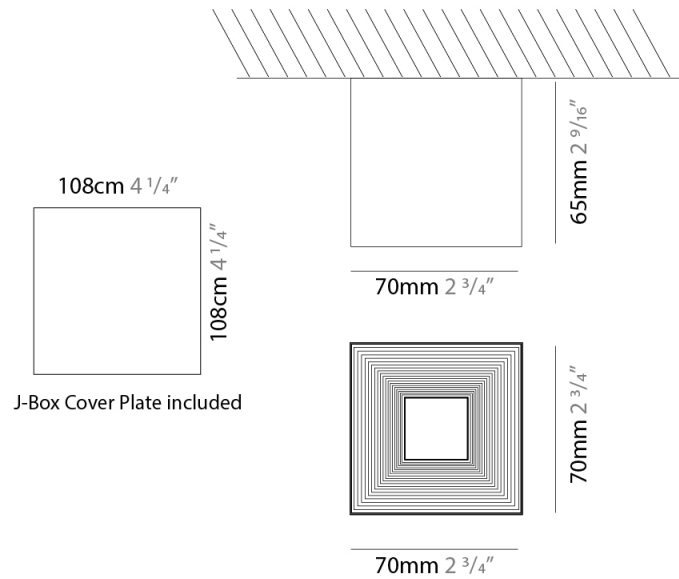

DARMA SURFACE

D42007-

base number   Finish
Options

PROJECT	_____
TYPE	_____
SPECIFIER	_____
QUANTITY	_____
DATE	_____

1. To build a product code in our configurator select the specify button on the base model # product page
2. To build a manual product code on this datasheet choose from the options listed below in blue font and add the suffix to the base model #

GENERAL

Series: Darma
Partner: Icone
Division: Design
Installation: Surface
Product Type: Downlight
Mounting Location: Ceiling
Light Distribution: Direct

PHYSICAL

Aperture Sizes - Downlights: 4"
Shape: Square
Length (mm): 70
Length (in): 2 3/4
Width (mm): 70
Width (in): 2 3/4
Height (mm): 65
Height (in): 2 9/16
Fixture Finish: WHI / TWH / BGL
Fixture Material: Aluminum

ELECTRICAL

Lamp Type: LED
Total Output Wattage (W): 8.5
Dimming: Electronic Low Voltage Dimming
Input Voltage (V): 120Vac Direct Line

LED

Color Temperature (°K): 3000
Nominal Lumen (lm): 700
CRI: >90 CRI
Lamp Life (hrs): 50000

OPTICAL

RATINGS AND CERTIFICATIONS

Certified By: Certified for North American Standards
IP rating: IP20