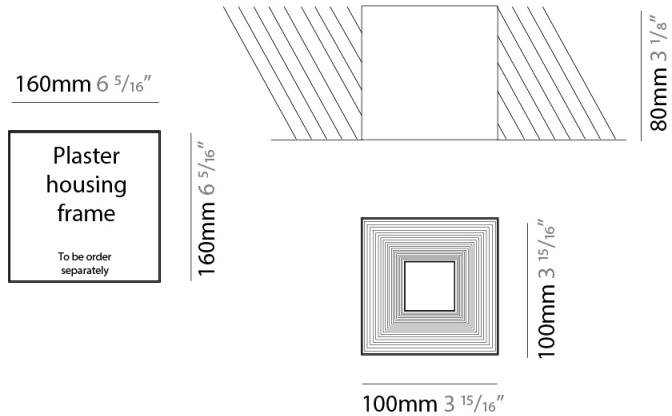

DARMA RECESSED

D46001-WHI

base number

1. To build a product code in our configurator select the specify button on the base model # product page
2. To build a manual product code on this datasheet choose from the options listed below in blue font and add the suffix to the base model #

GENERAL

Series: Darma
Partner: Icone
Division: Design
Installation: Recessed
Product Type: Downlight
Mounting Location: Ceiling
Light Distribution: Direct

PHYSICAL

Aperture Sizes - Downlights: 3"
Shape: Square
Length (mm): 100
Length (in): 3 15/16
Width (mm): 100
Width (in): 3 15/16
Height (mm): 80
Height (in): 3 1/8
Weight (kg): 1.45
Weight (lbs): 3.199
Fixture Finish: WHI
Fixture Material: Metal

ELECTRICAL

Lamp Type: LED
Total Output Wattage (W): 17
Dimming: Electronic Low Voltage Dimming
Input Voltage (V): 120Vac Direct Line

LED

Color Temperature (°K): 3000
Nominal Lumen (lm): 1350
CRI: >90 CRI
Lamp Life (hrs): 50000

OPTICAL

RATINGS AND CERTIFICATIONS

Certified By: Certified for North American Standards
IP rating: IP20

PROJECT
TYPE
SPECIFIER
QUANTITY
DATE