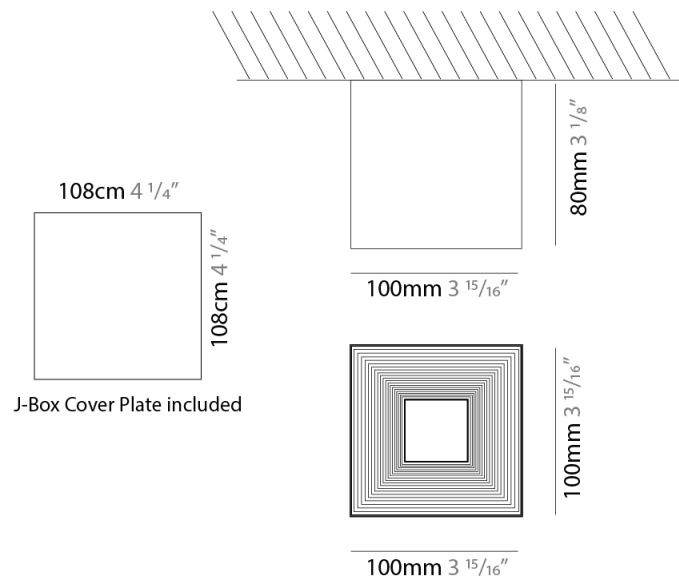

DARMA SURFACE

D42008-

base number   Finish
Options

PROJECT	_____
TYPE	_____
SPECIFIER	_____
QUANTITY	_____
DATE	_____

1. To build a product code in our configurator select the specify button on the base model # product page
2. To build a manual product code on this datasheet choose from the options listed below in blue font and add the suffix to the base model #

GENERAL

Series: Darma
Brand: Icone
Division: Design
Mounting Type: Surface
Mounting Location: Ceiling
Subcategory: Downlight

PHYSICAL

Shape: Square
Length (mm): 100
Length (in): 3 ¹⁵/₁₆
Width (mm): 100
Width (in): 3 ¹⁵/₁₆
Height (mm): 80
Height (in): 3 ¹/₈
Light Distribution: Direct
Fixture Finish: WHI / TWH / BWH
Fixture Material: Aluminum

ELECTRICAL

Lamp Type: LED
Input Wattage (W): 17
Dimming: Electronic Low Voltage Dimming
Input Voltage (V): 120Vac Direct Line

LED

Color Temperature (°K): 3000
Nominal Lumen (lm): 1350
CRI: >90 CRI
Lamp Life (hrs): 50000

OPTICAL

RATINGS AND CERTIFICATIONS

Certified By: Certified for North American Standards
IP rating: IP20