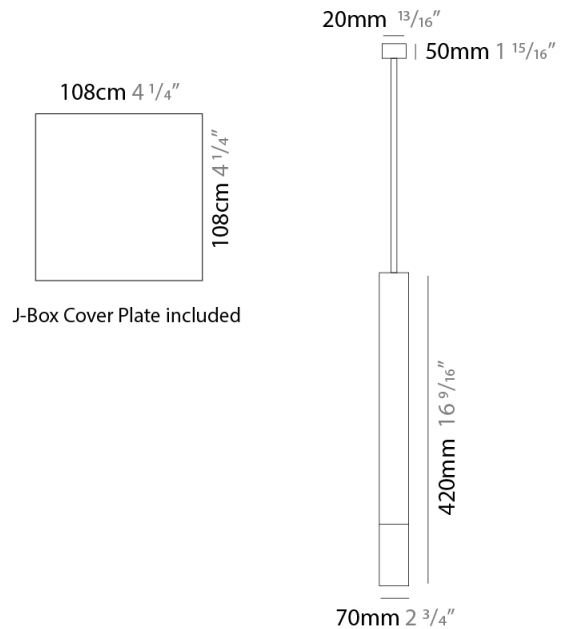

DARMA SUSPENSION

D41003-

base number   Finish
Options

1. To build a product code in our configurator select the specify button on the base model # product page
2. To build a manual product code on this datasheet choose from the options listed below in blue font and add the suffix to the base model #

GENERAL

Series: Darma
Brand: Icone
Division: Design
Mounting Type: Suspension
Mounting Location: Ceiling
Subcategory: Pendant

PHYSICAL

Shape: Square
Length (mm): 70
Length (in): 2 ³/₄
Width (mm): 70
Width (in): 2 ³/₄
Height (mm): 420
Height (in): 16 ⁹/₁₆
Light Distribution: Downlight
Fixture Finish: WHI / TWH / BWH
Fixture Material: Aluminum

ELECTRICAL

Lamp Type: LED
Total Output Wattage (W): 10
Dimming: Electronic Low Voltage Dimming
Input Voltage (V): 120Vac Direct Line

LED

Color Temperature (°K): 3000
Nominal Lumen (lm): 2700
CRI: >90 CRI
Lamp Life (hrs): 50000

OPTICAL

RATINGS AND CERTIFICATIONS

Certified By: Certified for North American Standards
IP rating: IP20

PROJECT	_____
TYPE	_____
SPECIFIER	_____
QUANTITY	_____
DATE	_____