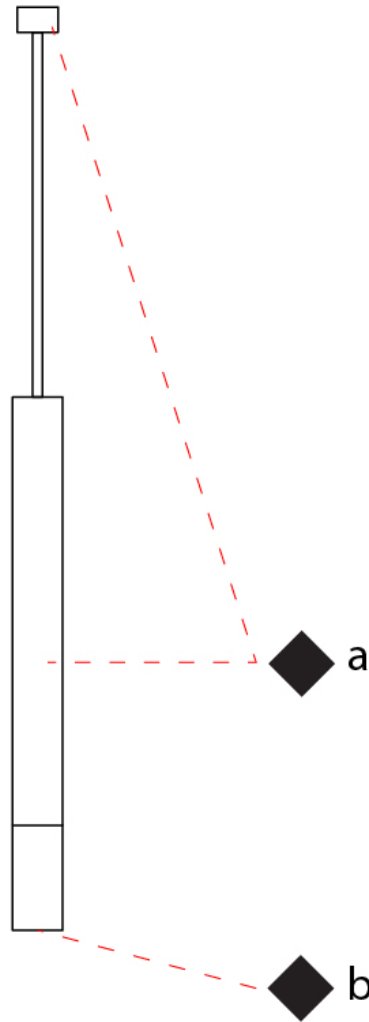

D41003-

PROJECT

TYPE

SPECIFIER

QUANTITY

DATE

D