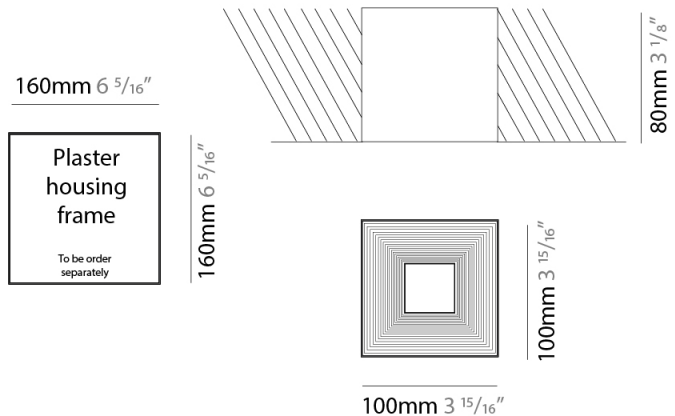

DARMA RECESSED

D46001-WHI

base number

1. To build a product code in our configurator select the specify button on the base model # product page
2. To build a manual product code on this datasheet choose from the options listed below in blue font and add the suffix to the base model #

GENERAL

Series: Darma
Brand: Icone
Division: Design
Mounting Type: Recessed
Mounting Location: Ceiling
Subcategory: Downlight

PHYSICAL

Shape: Square
Length (mm): 100
Length (in): 3 ¹⁵/₁₆
Width (mm): 100
Width (in): 3 ¹⁵/₁₆
Height (mm): 80
Height (in): 3 ¹/₈
Light Distribution: Direct
Weight (kg): 1.45
Weight (lbs): 3.199
Fixture Finish: WHI
Fixture Material: Metal

ELECTRICAL

Lamp Type: LED
Total Output Wattage (W): 17
Dimming: Electronic Low Voltage Dimming
Input Voltage (V): 120Vac Direct Line

LED

Color Temperature (°K): 3000
Nominal Lumen (lm): 1350
CRI: >90 CRI
Lamp Life (hrs): 50000

OPTICAL

RATINGS AND CERTIFICATIONS

Certified By: Certified for North American Standards
IP rating: IP20

PROJECT
TYPE
SPECIFIER
QUANTITY
DATE