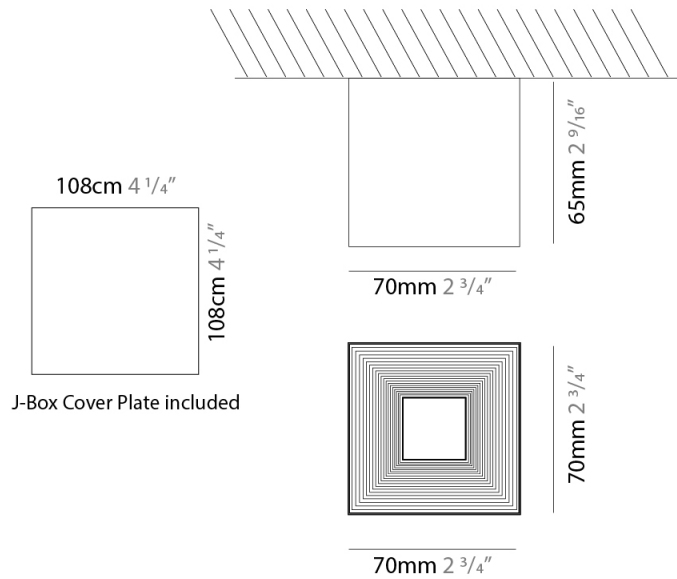

PROJECT
TYPE
SPECIFIER
QUANTITY
DATE

DARMA SURFACE

D42007-

base number   Finish
Options

1. To build a product code in our configurator select the specify button on the base model # product page
2. To build a manual product code on this datasheet choose from the options listed below in blue font and add the suffix to the base model #

GENERAL

Series: Darma
Brand: Icone
Division: Design
Mounting Type: Surface
Mounting Location: Ceiling
Subcategory: Downlight

PHYSICAL

Shape: Square
Length (mm): 70
Length (in): 2 3/4
Width (mm): 70
Width (in): 2 3/4
Height (mm): 65
Height (in): 2 9/16
Light Distribution: Direct
Fixture Finish: WHI / TWH / BWH
Fixture Material: Aluminum

ELECTRICAL

Lamp Type: LED
Total Output Wattage (W): 8.5
Dimming: Electronic Low Voltage Dimming
Input Voltage (V): 120Vac Direct Line

LED

Color Temperature (°K): 3000
Nominal Lumen (lm): 700
CRI: >90 CRI
Lamp Life (hrs): 50000

OPTICAL

RATINGS AND CERTIFICATIONS

Certified By: Certified for North American Standards
IP rating: IP20