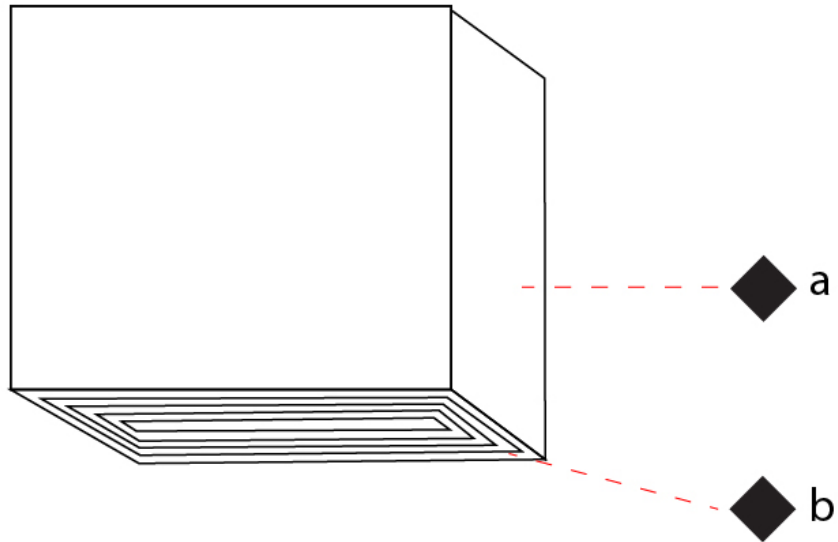

D42007-

PROJECT

TYPE

SPECIFIER

QUANTITY

DATE

D