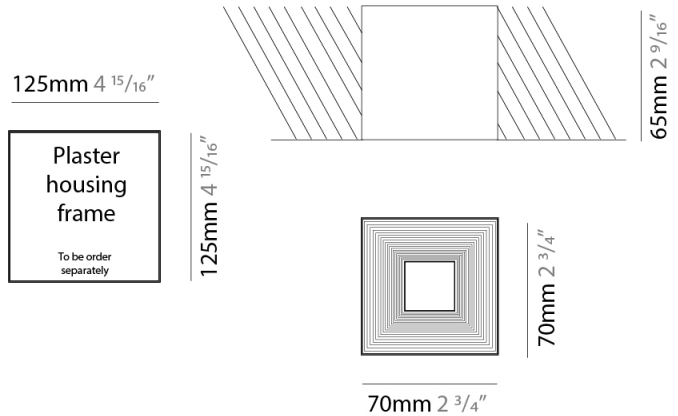

DARMA RECESSED

D46000-WHI

base number

1. To build a product code in our configurator select the specify button on the base model # product page
2. To build a manual product code on this datasheet choose from the options listed below in blue font and add the suffix to the base model #

GENERAL

Series: Darma
Brand: Icone
Division: Design
Mounting Type: Recessed
Mounting Location: Ceiling
Subcategory: Downlight

PHYSICAL

Shape: Square
Length (mm): 70
Length (in): 2 ³/₄
Width (mm): 70
Width (in): 2 ³/₄
Height (mm): 65
Height (in): 2 ⁹/₁₆
Light Distribution: Direct
Weight (kg): 0.99
Weight (lbs): 2.199
Fixture Finish: WHI
Fixture Material: Metal

ELECTRICAL

Lamp Type: LED
Total Output Wattage (W): 8.5
Dimming: Electronic Low Voltage Dimming
Driver Included: No
Input Voltage (V): 120

LED

Color Temperature (°K): 3000
Nominal Lumen (lm): 700
CRI: >90 CRI
Lamp Life (hrs): 50000

OPTICAL

RATINGS AND CERTIFICATIONS

Certified By: Certified for North American Standards
IP rating: IP20

PROJECT
TYPE
SPECIFIER
QUANTITY
DATE