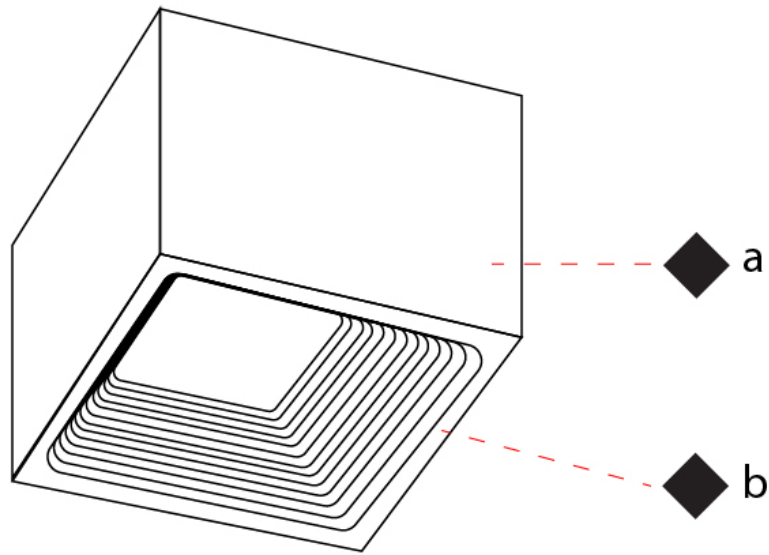

DARMA SURFACE

D42008-

PROJECT	_____
TYPE	_____
SPECIFIER	_____
QUANTITY	_____
DATE	_____