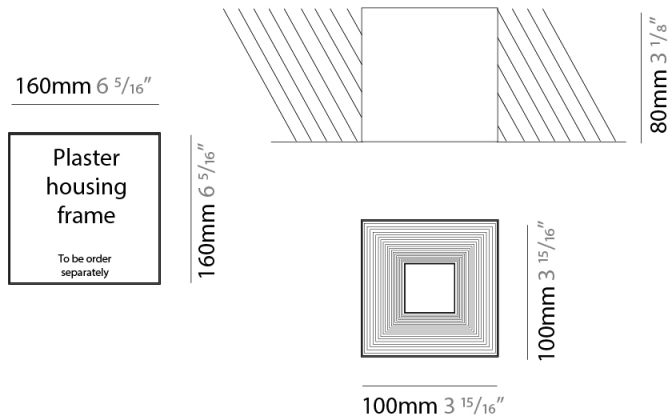

DARMA RECESSED

D46001-WHI

base number

1. To build a product code in our configurator select the specify button on the base model # product page
2. To build a manual product code on this datasheet choose from the options listed below in blue font and add the suffix to the base model #

GENERAL

Series: Darma
Brand: Icone
Division: Design
Mounting Type: Recessed
Mounting Location: Ceiling
Subcategory: Downlight

PHYSICAL

Shape: Square
Length (mm): 100
Length (in): 3 ¹⁵/₁₆
Width (mm): 100
Width (in): 3 ¹⁵/₁₆
Height (mm): 80
Height (in): 3 ¹/₈
Light Distribution: Direct
Weight (kg): 1.45
Weight (lbs): 3.199
Fixture Finish: WHI
Fixture Material: Metal

ELECTRICAL

Lamp Type: LED
Total Output Wattage (W): 17
Dimming: Electronic Low Voltage Dimming
Input Voltage (V): 120Vac Direct Line

LED

Color Temperature (°K): 3000
Nominal Lumen (lm): 1350
CRI: >90 CRI
Lamp Life (hrs): 50000

OPTICAL

RATINGS AND CERTIFICATIONS

Certified By: Certified for North American Standards
IP rating: IP20

PROJECT
TYPE
SPECIFIER
QUANTITY
DATE