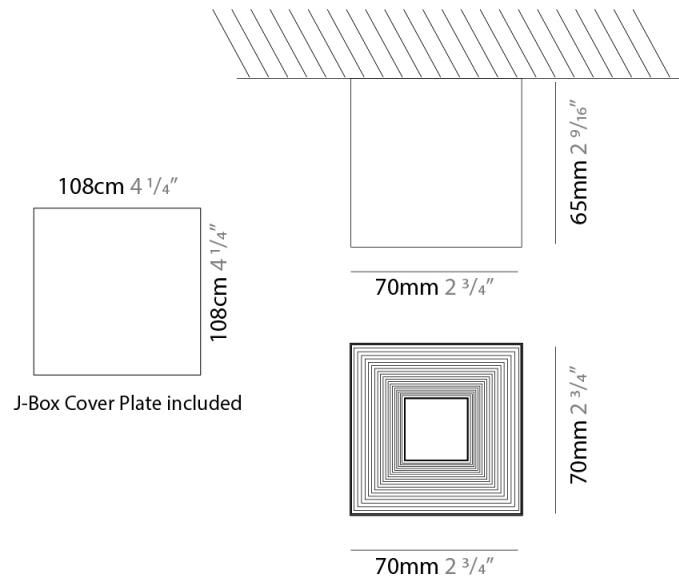

PROJECT
TYPE
SPECIFIER
QUANTITY
DATE

DARMA SURFACE

D42007-

base number   Finish
Options

1. To build a product code in our configurator select the specify button on the base model # product page
2. To build a manual product code on this datasheet choose from the options listed below in blue font and add the suffix to the base model #

GENERAL

Series: Darma
Brand: Icone
Division: Design
Mounting Type: Surface
Mounting Location: Ceiling
Subcategory: Downlight

PHYSICAL

Shape: Square
Length (mm): 70
Length (in): 2 3/4
Width (mm): 70
Width (in): 2 3/4
Height (mm): 65
Height (in): 2 9/16
Light Distribution: Direct
Fixture Finish: WHI / TWH / BWH
Fixture Material: Aluminum

ELECTRICAL

Lamp Type: LED
Total Output Wattage (W): 8.5
Dimming: Electronic Low Voltage Dimming
Input Voltage (V): 120Vac Direct Line

LED

Color Temperature (°K): 3000
Nominal Lumen (lm): 700
CRI: >90 CRI
Lamp Life (hrs): 50000

OPTICAL

RATINGS AND CERTIFICATIONS

Certified By: Certified for North American Standards
IP rating: IP20