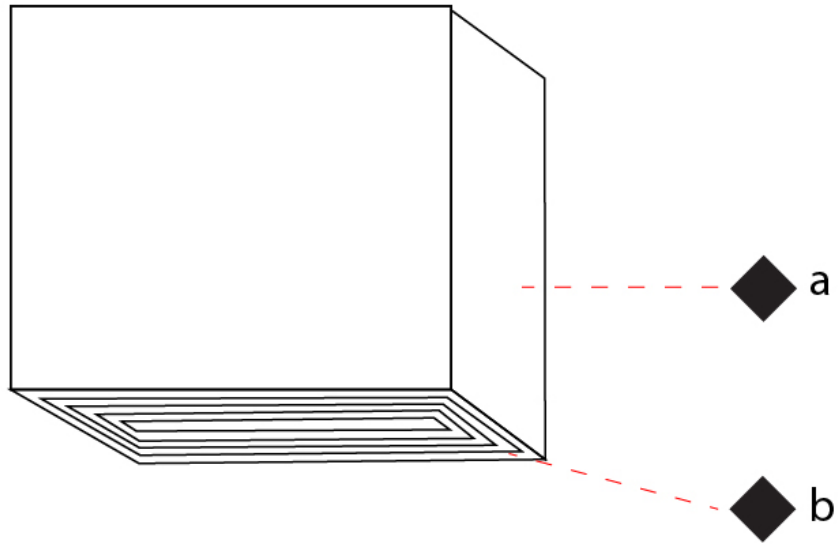

D42007-

PROJECT _____

TYPE _____

SPECIFIER _____

QUANTITY _____

DATE _____

D