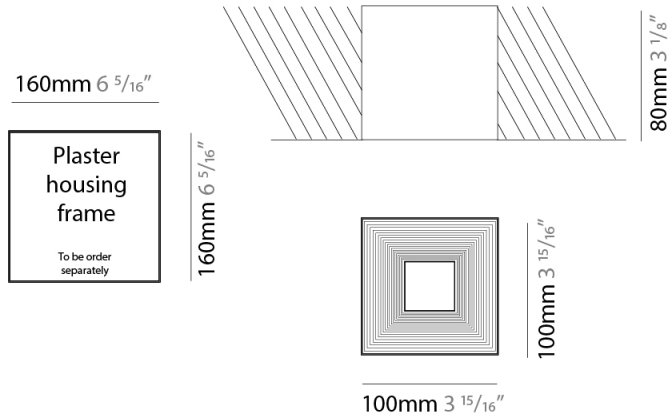

DARMA RECESSED

D46001-WHI

base number

1. To build a product code in our configurator select the specify button on the base model # product page
2. To build a manual product code on this datasheet choose from the options listed below in blue font and add the suffix to the base model #

GENERAL

Series: Darma
Brand: Icone
Division: Design
Mounting Type: Recessed
Mounting Location: Ceiling
Subcategory: Downlight

PHYSICAL

Shape: Square
Length (mm): 100
Length (in): 3 ¹⁵/₁₆
Width (mm): 100
Width (in): 3 ¹⁵/₁₆
Height (mm): 80
Height (in): 3 ¹/₈
Light Distribution: Direct
Weight (kg): 1.45
Weight (lbs): 3.199
Fixture Finish: WHI
Fixture Material: Metal

ELECTRICAL

Lamp Type: LED
Total Output Wattage (W): 17
Dimming: Electronic Low Voltage Dimming
Input Voltage (V): 120Vac Direct Line

LED

Color Temperature (°K): 3000
Nominal Lumen (lm): 1350
CRI: >90 CRI
Lamp Life (hrs): 50000

OPTICAL

RATINGS AND CERTIFICATIONS

Certified By: Certified for North American Standards
IP rating: IP20

PROJECT
TYPE
SPECIFIER
QUANTITY
DATE