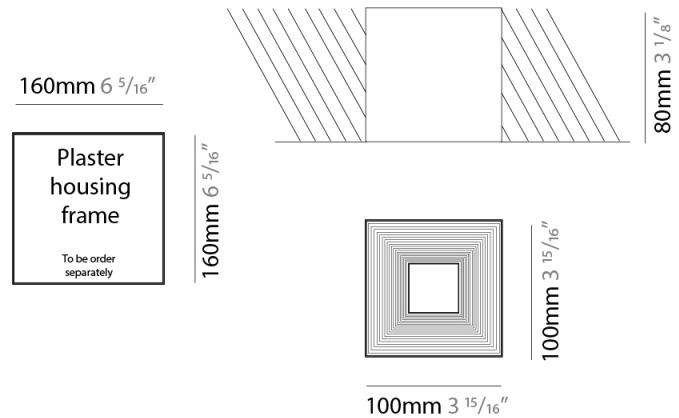

DARMA RECESSED

D46001-WHI

base number

1. To build a product code in our configurator select the specify button on the base model # product page
2. To build a manual product code on this datasheet choose from the options listed below in blue font and add the suffix to the base model #

GENERAL

Series: Darma
Brand: Icone
Division: Design
Mounting Type: Recessed
Mounting Location: Ceiling
Subcategory: Downlight

PHYSICAL

Shape: Square
Length (mm): 100
Length (in): 3 ¹⁵/₁₆
Width (mm): 100
Width (in): 3 ¹⁵/₁₆
Height (mm): 80
Height (in): 3 ¹/₈
Light Distribution: Direct
Weight (kg): 1.45
Weight (lbs): 3.199
Fixture Finish: WHI
Fixture Material: Metal

ELECTRICAL

Lamp Type: LED
Total Output Wattage (W): 17
Dimming: Electronic Low Voltage Dimming
Input Voltage (V): 120Vac Direct Line

LED

Color Temperature (°K): 3000
Nominal Lumen (lm): 1350
CRI: >90 CRI
Lamp Life (hrs): 50000

OPTICAL

RATINGS AND CERTIFICATIONS

Certified By: Certified for North American Standards
IP rating: IP20

PROJECT
TYPE
SPECIFIER
QUANTITY
DATE