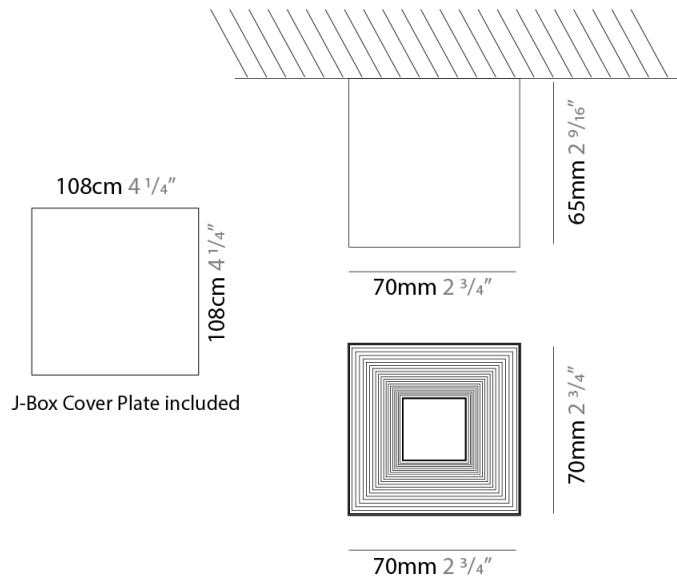

PROJECT
TYPE
SPECIFIER
QUANTITY
DATE

DARMA SURFACE

D42007-

base number   Finish
Options

1. To build a product code in our configurator select the specify button on the base model # product page
2. To build a manual product code on this datasheet choose from the options listed below in blue font and add the suffix to the base model #

GENERAL

Series: Darma
Brand: Icone
Division: Design
Mounting Type: Surface
Mounting Location: Ceiling
Subcategory: Downlight

PHYSICAL

Shape: Square
Length (mm): 70
Length (in): 2 3/4
Width (mm): 70
Width (in): 2 3/4
Height (mm): 65
Height (in): 2 9/16
Light Distribution: Direct
Fixture Finish: WHI / TWH / BWH
Fixture Material: Aluminum

ELECTRICAL

Lamp Type: LED
Total Output Wattage (W): 8.5
Dimming: Electronic Low Voltage Dimming
Input Voltage (V): 120Vac Direct Line

LED

Color Temperature (°K): 3000
Nominal Lumen (lm): 700
CRI: >90 CRI
Lamp Life (hrs): 50000

OPTICAL

RATINGS AND CERTIFICATIONS

Certified By: Certified for North American Standards
IP rating: IP20