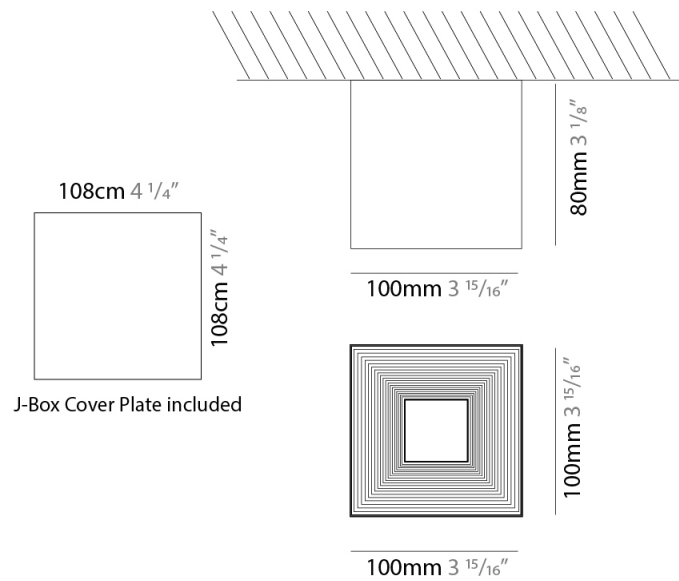

DARMA SURFACE

D42008-

base number   Finish
Options

PROJECT
TYPE
SPECIFIER
QUANTITY
DATE

1. To build a product code in our configurator select the specify button on the base model # product page
2. To build a manual product code on this datasheet choose from the options listed below in blue font and add the suffix to the base model #

GENERAL

Series: Darma
Partner: Icone
Division: Design
Installation: Surface
Product Type: Downlight
Mounting Location: Ceiling
Light Distribution: Direct

PHYSICAL

Aperture Sizes - Downlights: 4"
Shape: Square
Length (mm): 100
Length (in): 3 ¹⁵/₁₆
Width (mm): 100
Width (in): 3 ¹⁵/₁₆
Height (mm): 80
Height (in): 3 ¹/₈
Fixture Finish: WHI / TWH / BGL
Fixture Material: Aluminum

ELECTRICAL

Lamp Type: LED
Input Wattage (W): 17
Dimming: Electronic Low Voltage Dimming
Input Voltage (V): 120Vac Direct Line

LED

Color Temperature (°K): 3000
Nominal Lumen (lm): 1350
CRI: >90 CRI
Lamp Life (hrs): 50000

OPTICAL

RATINGS AND CERTIFICATIONS

Certified By: Certified for North American Standards
IP rating: IP20