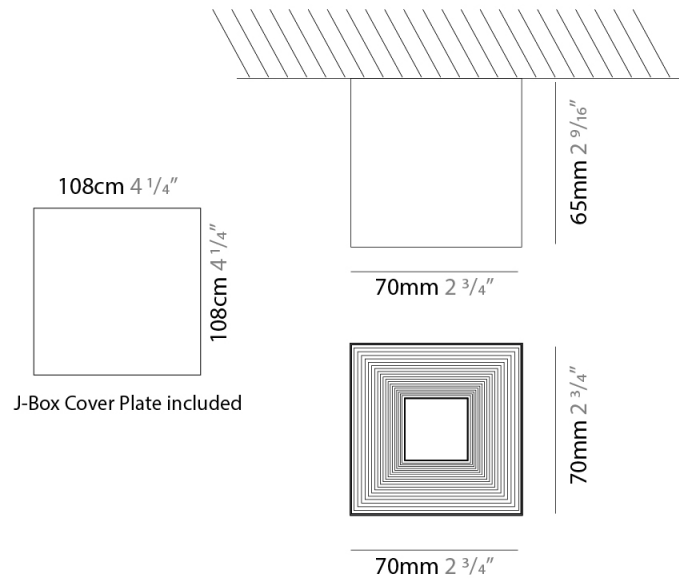

PROJECT	
TYPE	
SPECIFIER	
QUANTITY	
DATE	

DARMA SURFACE

D42007-

base number   Finish
Options

1. To build a product code in our configurator select the specify button on the base model # product page
2. To build a manual product code on this datasheet choose from the options listed below in blue font and add the suffix to the base model #

GENERAL

Series: Darma
Partner: Icone
Division: Design
Installation: Surface
Product Type: Downlight
Mounting Location: Ceiling
Light Distribution: Direct

PHYSICAL

Aperture Sizes - Downlights: 4"
Shape: Square
Length (mm): 70
Length (in): 2 3/4
Width (mm): 70
Width (in): 2 3/4
Height (mm): 65
Height (in): 2 9/16
Fixture Finish: WHI / TWH / BGL
Fixture Material: Aluminum

ELECTRICAL

Lamp Type: LED
Total Output Wattage (W): 8.5
Dimming: Electronic Low Voltage Dimming
Input Voltage (V): 120Vac Direct Line

LED

Color Temperature (°K): 3000
Nominal Lumen (lm): 700
CRI: >90 CRI
Lamp Life (hrs): 50000

OPTICAL

RATINGS AND CERTIFICATIONS

Certified By: Certified for North American Standards
IP rating: IP20