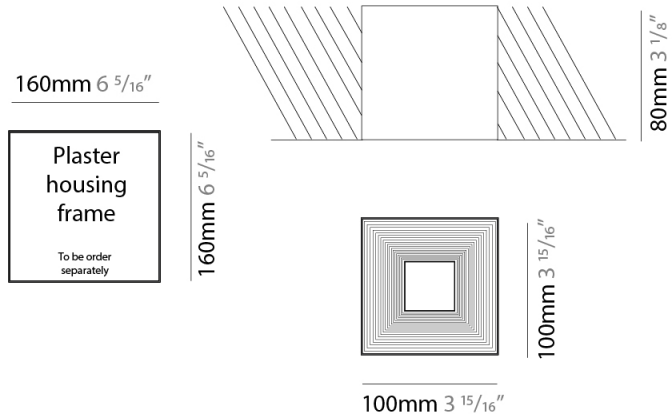

PROJECT	
TYPE	
SPECIFIER	
QUANTITY	
DATE	

DARMA RECESSED

D46001-WHI

base number

1. To build a product code in our configurator select the specify button on the base model # product page
2. To build a manual product code on this datasheet choose from the options listed below in blue font and add the suffix to the base model #

GENERAL

Series: Darma
Partner: Icone
Division: Design
Installation: Recessed
Product Type: Downlight
Mounting Location: Ceiling
Light Distribution: Direct

PHYSICAL

Aperture Sizes - Downlights: 3"
Shape: Square
Length (mm): 100
Length (in): 3 15/16
Width (mm): 100
Width (in): 3 15/16
Height (mm): 80
Height (in): 3 1/8
Weight (kg): 1.45
Weight (lbs): 3.199
Fixture Finish: WHI
Fixture Material: Metal

ELECTRICAL

Lamp Type: LED
Total Output Wattage (W): 17
Dimming: Electronic Low Voltage Dimming
Input Voltage (V): 120Vac Direct Line

LED

Color Temperature (°K): 3000
Nominal Lumen (lm): 1350
CRI: >90 CRI
Lamp Life (hrs): 50000

OPTICAL

RATINGS AND CERTIFICATIONS

Certified By: Certified for North American Standards
IP rating: IP20