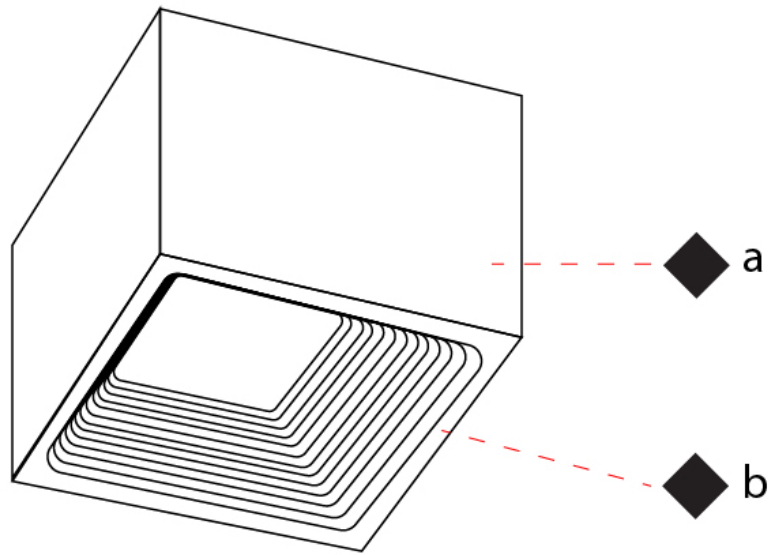

DARMA SURFACE

D42008-

PROJECT

TYPE

SPECIFIER

QUANTITY

DATE

D