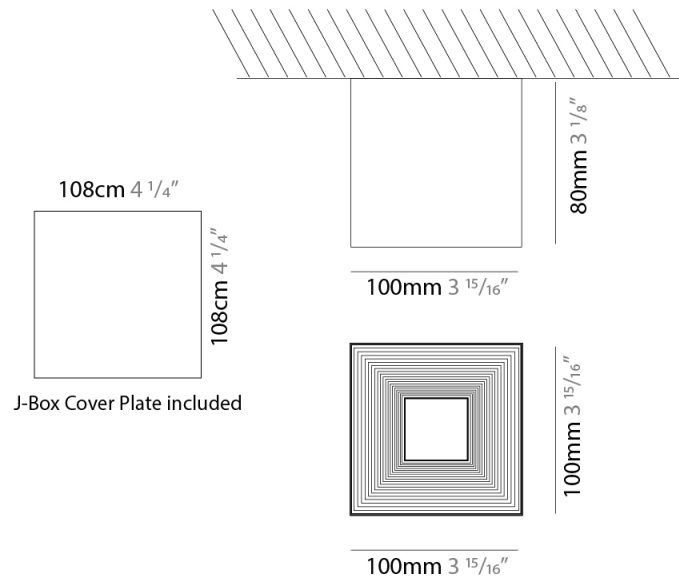

DARMA SURFACE

D42008-

base number   Finish
Options

PROJECT	_____
TYPE	_____
SPECIFIER	_____
QUANTITY	_____
DATE	_____

1. To build a product code in our configurator select the specify button on the base model # product page
2. To build a manual product code on this datasheet choose from the options listed below in blue font and add the suffix to the base model #

GENERAL

Series: Darma _____
Brand: Icone _____
Division: Design _____
Mounting Type: Surface _____
Mounting Location: Ceiling _____
Subcategory: Downlight _____

PHYSICAL

Shape: Square _____
Length (mm): 100 _____
Length (in): 3 ¹⁵/₁₆ _____
Width (mm): 100 _____
Width (in): 3 ¹⁵/₁₆ _____
Height (mm): 80 _____
Height (in): 3 ¹/₈ _____
Light Distribution: Direct _____
Fixture Finish: WHI / TWH / BWH _____
Fixture Material: Aluminum _____

ELECTRICAL

Lamp Type: LED _____
Input Wattage (W): 17 _____
Dimming: Electronic Low Voltage Dimming _____
Input Voltage (V): 120Vac Direct Line _____

LED

Color Temperature (°K): 3000 _____
Nominal Lumen (lm): 1350 _____
CRI: >90 CRI _____
Lamp Life (hrs): 50000 _____

OPTICAL

RATINGS AND CERTIFICATIONS

Certified By: Certified for North American Standards _____
IP rating: IP20 _____