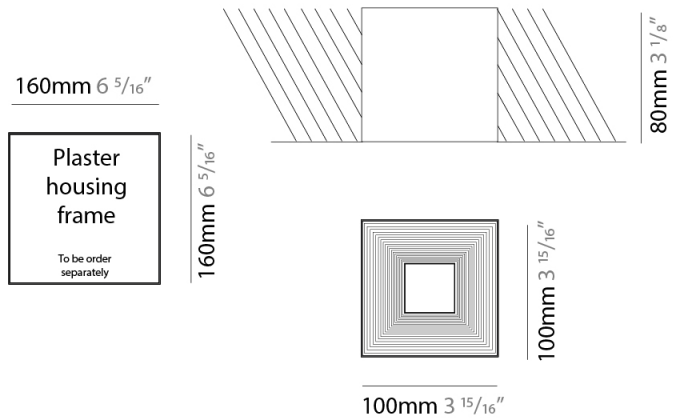

DARMA RECESSED

D46001-WHI

base number

1. To build a product code in our configurator select the specify button on the base model # product page
2. To build a manual product code on this datasheet choose from the options listed below in blue font and add the suffix to the base model #

GENERAL

Series: Darma
Brand: Icone
Division: Design
Mounting Type: Recessed
Mounting Location: Ceiling
Subcategory: Downlight

PHYSICAL

Shape: Square
Length (mm): 100
Length (in): 3 ¹⁵/₁₆
Width (mm): 100
Width (in): 3 ¹⁵/₁₆
Height (mm): 80
Height (in): 3 ¹/₈
Light Distribution: Direct
Weight (kg): 1.45
Weight (lbs): 3.199
Fixture Finish: WHI
Fixture Material: Metal

ELECTRICAL

Lamp Type: LED
Total Output Wattage (W): 17
Dimming: Electronic Low Voltage Dimming
Input Voltage (V): 120Vac Direct Line

LED

Color Temperature (°K): 3000
Nominal Lumen (lm): 1350
CRI: >90 CRI
Lamp Life (hrs): 50000

OPTICAL

RATINGS AND CERTIFICATIONS

Certified By: Certified for North American Standards
IP rating: IP20

PROJECT
TYPE
SPECIFIER
QUANTITY
DATE