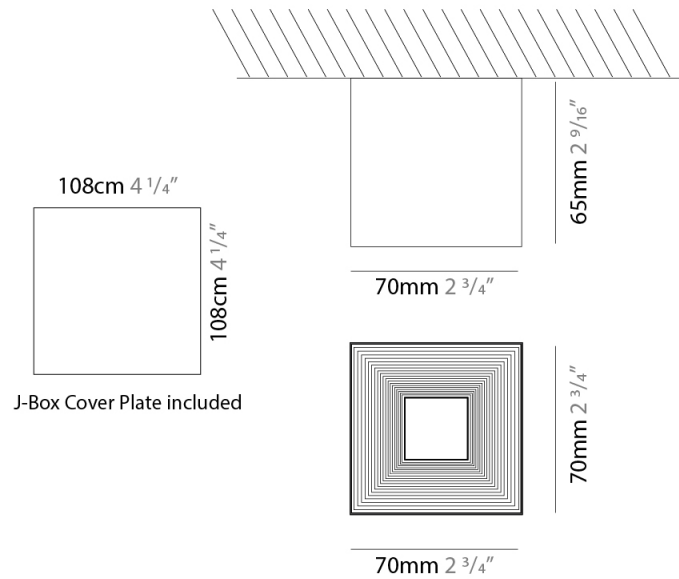

DARMA SURFACE

D42007-

base number   Finish
Options

PROJECT	_____
TYPE	_____
SPECIFIER	_____
QUANTITY	_____
DATE	_____

1. To build a product code in our configurator select the specify button on the base model # product page
2. To build a manual product code on this datasheet choose from the options listed below in blue font and add the suffix to the base model #

GENERAL

Series: Darma
Brand: Icone
Division: Design
Mounting Type: Surface
Mounting Location: Ceiling
Subcategory: Downlight

PHYSICAL

Shape: Square
Length (mm): 70
Length (in): 2 3/4
Width (mm): 70
Width (in): 2 3/4
Height (mm): 65
Height (in): 2 9/16
Light Distribution: Direct
Fixture Finish: WHI / TWH / BWH
Fixture Material: Aluminum

ELECTRICAL

Lamp Type: LED
Total Output Wattage (W): 8.5
Dimming: Electronic Low Voltage Dimming
Input Voltage (V): 120Vac Direct Line

LED

Color Temperature (°K): 3000
Nominal Lumen (lm): 700
CRI: >90 CRI
Lamp Life (hrs): 50000

OPTICAL

RATINGS AND CERTIFICATIONS

Certified By: Certified for North American Standards
IP rating: IP20