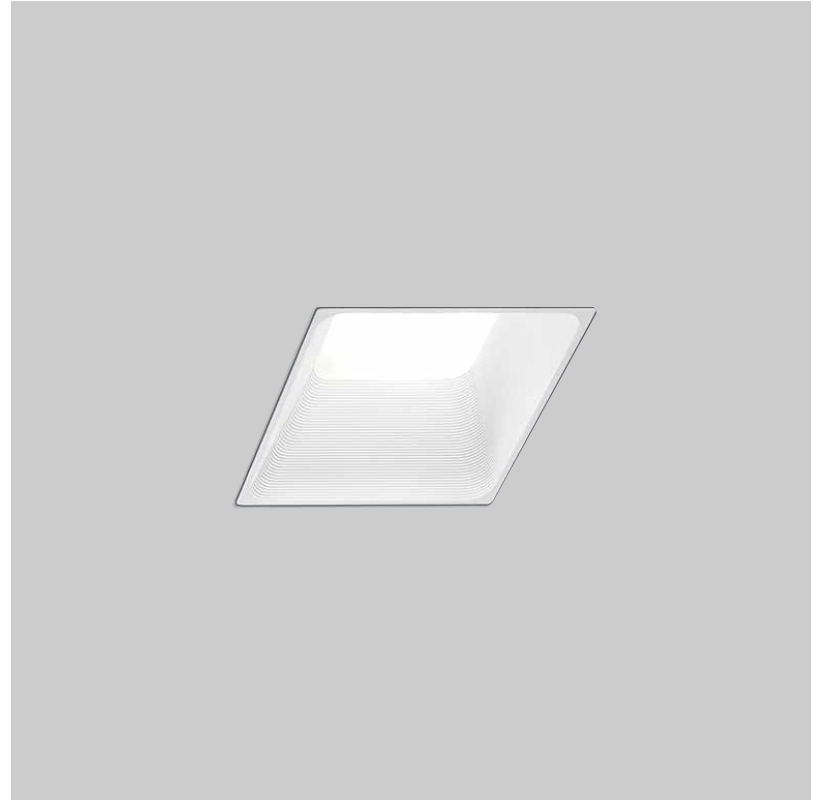

PROJECT	
TYPE	
SPECIFIER	
QUANTITY	
DATE	

DARMA RECESSED

D46000-WHI

base number

1. To build a product code in our configurator select the specify button on the base model # product page
2. To build a manual product code on this datasheet choose from the options listed below in blue font and add the suffix to the base model #

GENERAL

Series: Darma
Partner: Icone
Division: Design
Installation: Recessed
Product Type: Downlight
Mounting Location: Ceiling
Light Distribution: Direct

PHYSICAL

Aperture Sizes - Downlights: 2"
Shape: Square
Length (mm): 70
Length (in): 2 3/4
Width (mm): 70
Width (in): 2 3/4
Height (mm): 65
Height (in): 2 9/16
Weight (kg): 0.99
Weight (lbs): 2.199
Fixture Finish: WHI
Fixture Material: Metal

ELECTRICAL

Lamp Type: LED
Total Output Wattage (W): 8.5
Dimming: Electronic Low Voltage Dimming
Driver Included: No
Input Voltage (V): 120

LED

Color Temperature (°K): 3000
Nominal Lumen (lm): 700
CRI: >90 CRI
Lamp Life (hrs): 50000

OPTICAL

RATINGS AND CERTIFICATIONS

Certified By: Certified for North American Standards
IP rating: IP20