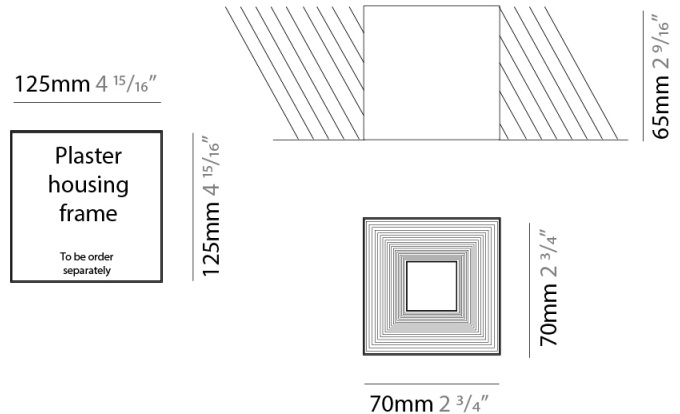

DARMA RECESSED

D46000-WHI

base number

1. To build a product code in our configurator select the specify button on the base model # product page
2. To build a manual product code on this datasheet choose from the options listed below in blue font and add the suffix to the base model #

GENERAL

Series: Darma
Brand: Icone
Division: Design
Mounting Type: Recessed
Mounting Location: Ceiling
Subcategory: Downlight

PHYSICAL

Shape: Square
Length (mm): 70
Length (in): 2 ³/₄
Width (mm): 70
Width (in): 2 ³/₄
Height (mm): 65
Height (in): 2 ⁹/₁₆
Light Distribution: Direct
Weight (kg): 0.99
Weight (lbs): 2.199
Fixture Finish: WHI
Fixture Material: Metal

ELECTRICAL

Lamp Type: LED
Total Output Wattage (W): 8.5
Dimming: Electronic Low Voltage Dimming
Driver Included: No
Input Voltage (V): 120

LED

Color Temperature (°K): 3000
Nominal Lumen (lm): 700
CRI: >90 CRI
Lamp Life (hrs): 50000

OPTICAL

RATINGS AND CERTIFICATIONS

Certified By: Certified for North American Standards
IP rating: IP20

PROJECT	
TYPE	
SPECIFIER	
QUANTITY	
DATE