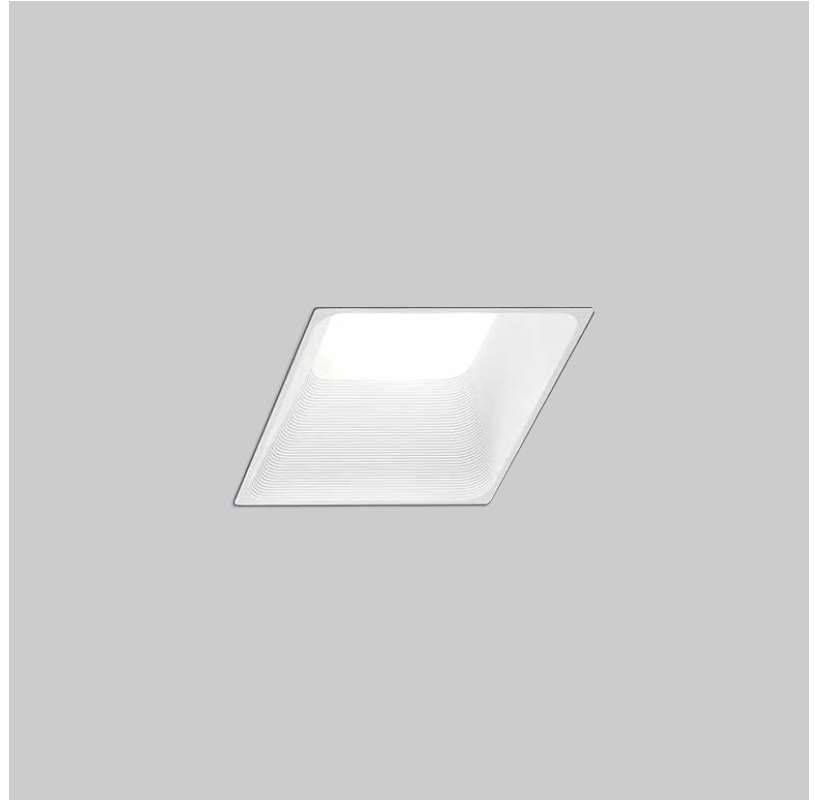

DARMA RECESSED

D46000-WHI

base number

1. To build a product code in our configurator select the specify button on the base model # product page
2. To build a manual product code on this datasheet choose from the options listed below in blue font and add the suffix to the base model #

GENERAL

Series: Darma
Partner: Icone
Division: Design
Installation: Recessed
Product Type: Downlight
Mounting Location: Ceiling
Light Distribution: Direct

PHYSICAL

Aperture Sizes - Downlights: 2"
Shape: Square
Length (mm): 70
Length (in): 2 3/4
Width (mm): 70
Width (in): 2 3/4
Height (mm): 65
Height (in): 2 9/16
Weight (kg): 0.99
Weight (lbs): 2.199
Fixture Finish: WHI
Fixture Material: Metal

ELECTRICAL

Lamp Type: LED
Total Output Wattage (W): 8.5
Dimming: Electronic Low Voltage Dimming
Driver Included: No
Input Voltage (V): 120

LED

Color Temperature (°K): 3000
Nominal Lumen (lm): 700
CRI: >90 CRI
Lamp Life (hrs): 50000

OPTICAL

RATINGS AND CERTIFICATIONS

Certified By: Certified for North American Standards
IP rating: IP20