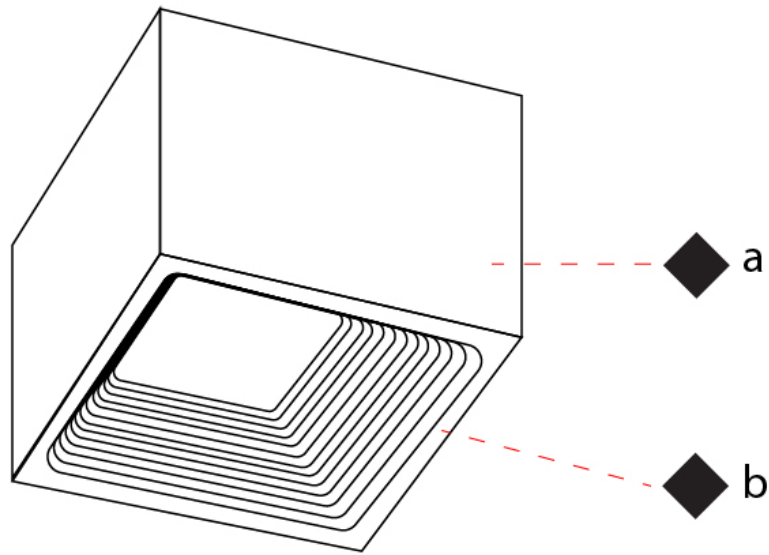

DARMA SURFACE

D42008-

PROJECT	_____
TYPE	_____
SPECIFIER	_____
QUANTITY	_____
DATE	_____

D