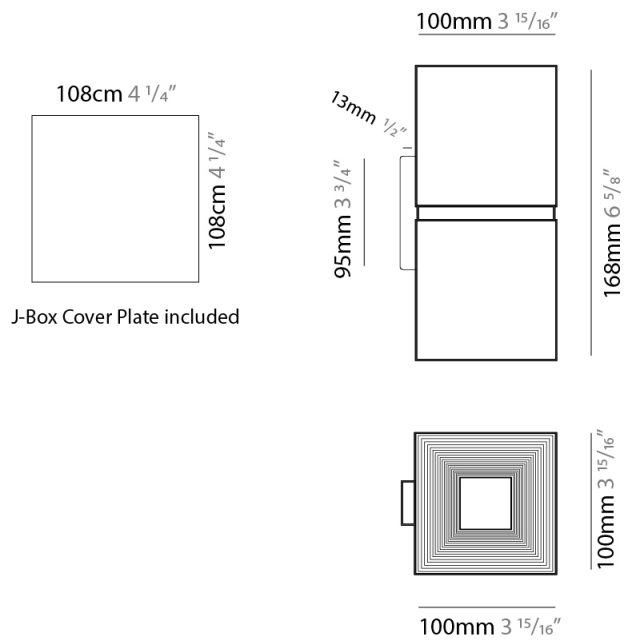

DARMA SURFACE

D43009-

base number   Finish
Options

1. To build a product code in our configurator select the specify button on the base model # product page
2. To build a manual product code on this datasheet choose from the options listed below in blue font and add the suffix to the base model #

GENERAL

Series: Darma
Partner: Icone
Division: Design
Installation: Surface
Product Type: Wall Surface
Mounting Location: Wall
Light Distribution: Direct / Indirect

PHYSICAL

Shape: Rectangle
Length (mm): 100
Length (in): 3 ¹⁵/₁₆
Height (mm): 168
Depth (mm): 100
Height (in): 6 ⁵/₈
Depth (in): 3 ¹⁵/₁₆
Fixture Finish: WHI / TWH / BGL
Fixture Material: Aluminum

ELECTRICAL

Lamp Type: LED
Total Output Wattage (W): 34
Dimming: Electronic Low Voltage Dimming
Input Voltage (V): 120Vac Direct Line

LED

Color Temperature (°K): 3000
Nominal Lumen (lm): 2700
CRI: >90 CRI
Lamp Life (hrs): 50000

OPTICAL

RATINGS AND CERTIFICATIONS

Certified By: Certified for North American Standards
IP rating: IP20

PROJECT	_____
TYPE	_____
SPECIFIER	_____
QUANTITY	_____
DATE	_____