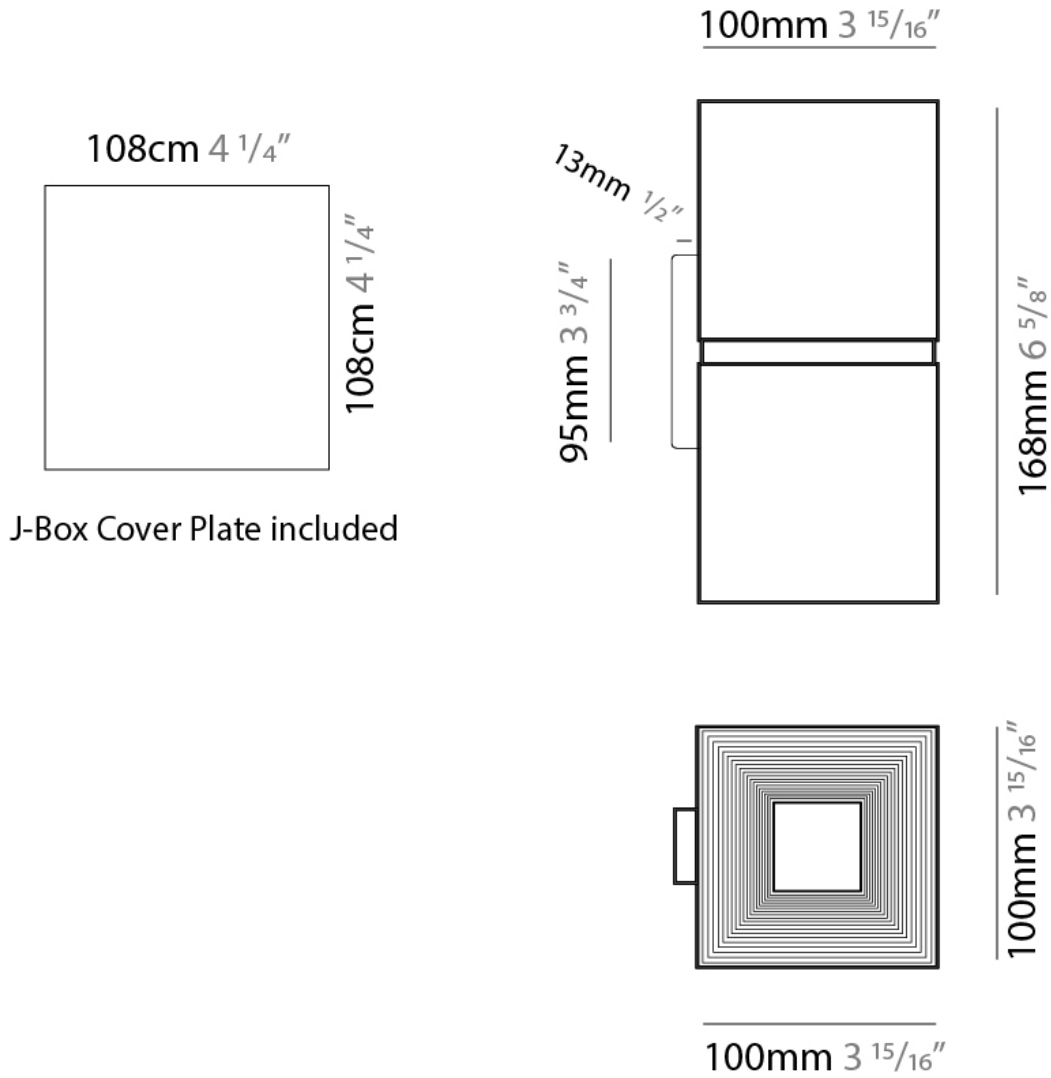

D43009-

PROJECT	
TYPE	
SPECIFIER	
QUANTITY	
DATE	

J-Box Cover Plate included