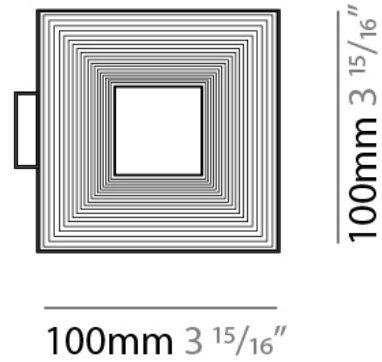

D43009-

PROJECT	
TYPE	
SPECIFIER	
QUANTITY	
DATE