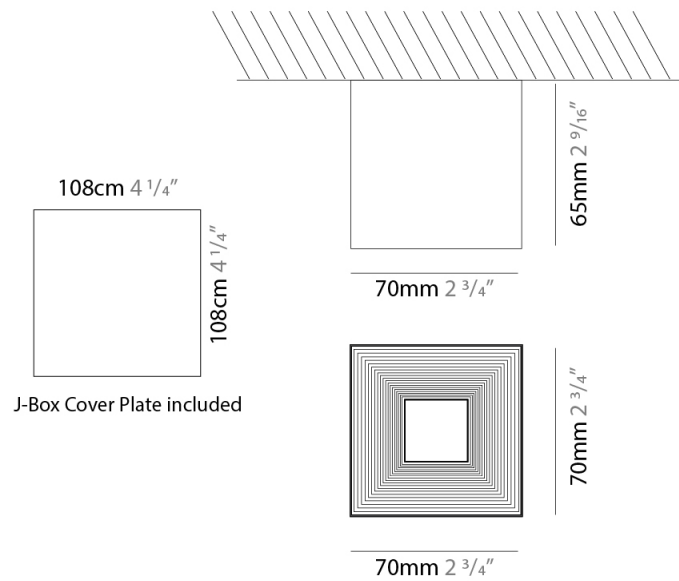

DARMA SURFACE

D42007-

base number   Finish
Options

PROJECT
TYPE
SPECIFIER
QUANTITY
DATE

1. To build a product code in our configurator select the specify button on the base model # product page
2. To build a manual product code on this datasheet choose from the options listed below in blue font and add the suffix to the base model #

GENERAL

Series: Darma
Brand: Icone
Division: Design
Mounting Type: Surface
Mounting Location: Ceiling
Subcategory: Downlight

PHYSICAL

Shape: Square
Length (mm): 70
Length (in): 2 3/4
Width (mm): 70
Width (in): 2 3/4
Height (mm): 65
Height (in): 2 9/16
Light Distribution: Direct
Fixture Finish: WHI / TWH / BWH
Fixture Material: Aluminum

ELECTRICAL

Lamp Type: LED
Total Output Wattage (W): 8.5
Dimming: Electronic Low Voltage Dimming
Input Voltage (V): 120Vac Direct Line

LED

Color Temperature (°K): 3000
Nominal Lumen (lm): 700
CRI: >90 CRI
Lamp Life (hrs): 50000

OPTICAL

RATINGS AND CERTIFICATIONS

Certified By: Certified for North American Standards
IP rating: IP20