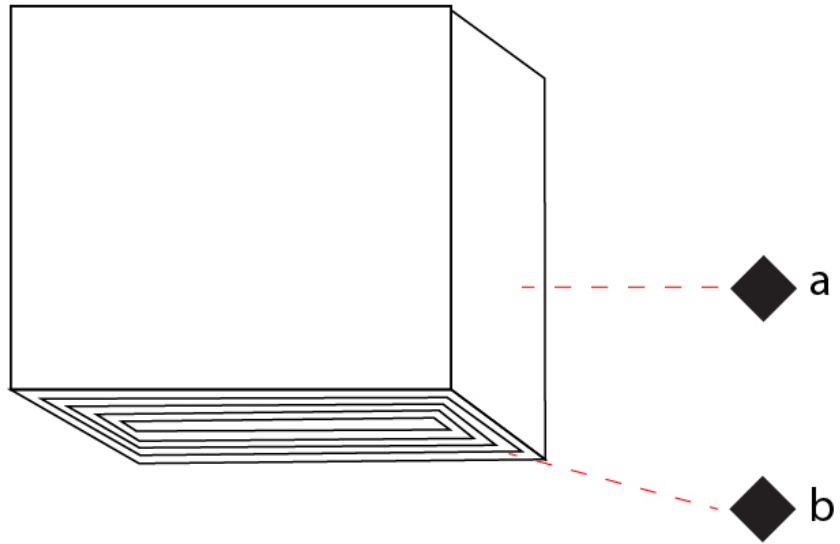

D42007-

PROJECT	_____
TYPE	_____
SPECIFIER	_____
QUANTITY	_____
DATE	_____

D