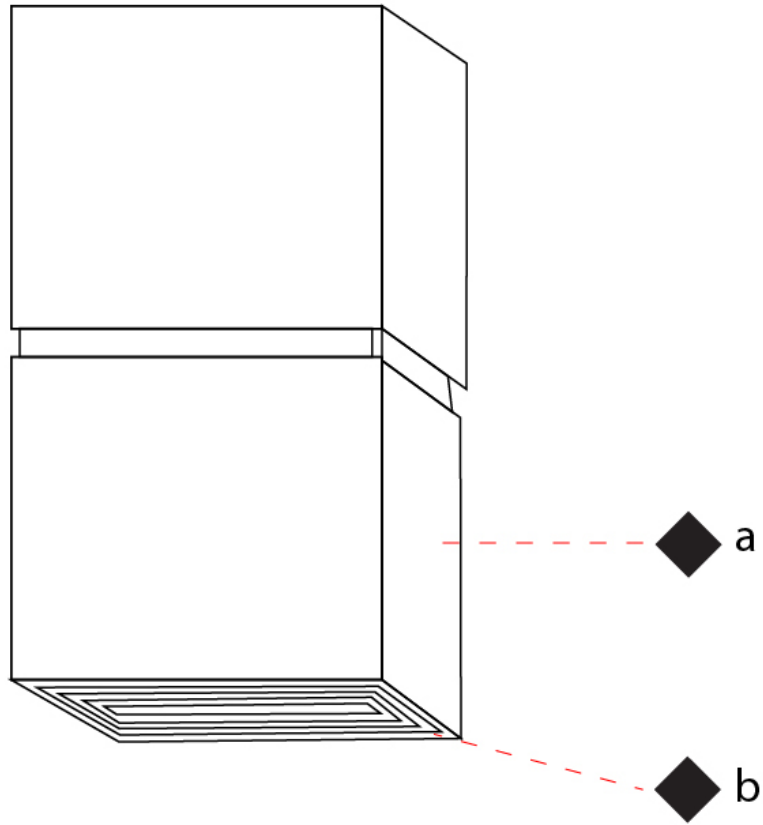

DARMA SURFACE

D43008-

PROJECT _____

TYPE _____

SPECIFIER _____

QUANTITY _____

DATE _____

D