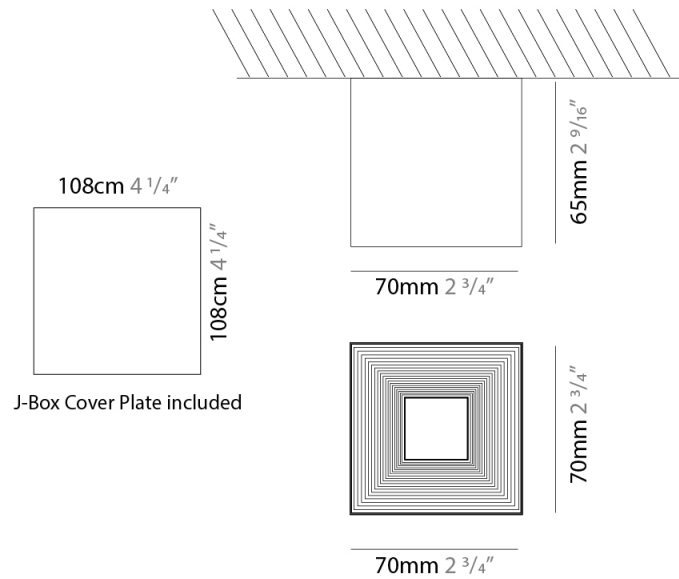

DARMA SURFACE

D42007-

base number   Finish
Options

PROJECT
TYPE
SPECIFIER
QUANTITY
DATE

1. To build a product code in our configurator select the specify button on the base model # product page
2. To build a manual product code on this datasheet choose from the options listed below in blue font and add the suffix to the base model #

GENERAL

Series: Darma
Partner: Icone
Division: Design
Installation: Surface
Product Type: Downlight
Mounting Location: Ceiling
Light Distribution: Direct

PHYSICAL

Aperture Sizes - Downlights: 4"
Shape: Square
Length (mm): 70
Length (in): 2 3/4"
Width (mm): 70
Width (in): 2 3/4"
Height (mm): 65
Height (in): 2 9/16"
Fixture Finish: WHI / TWH / BGL
Fixture Material: Aluminum

ELECTRICAL

Lamp Type: LED
Total Output Wattage (W): 8.5
Dimming: Electronic Low Voltage Dimming
Input Voltage (V): 120Vac Direct Line

LED

Color Temperature (°K): 3000
Nominal Lumen (lm): 700
CRI: >90 CRI
Lamp Life (hrs): 50000

OPTICAL

RATINGS AND CERTIFICATIONS

Certified By: Certified for North American Standards
IP rating: IP20