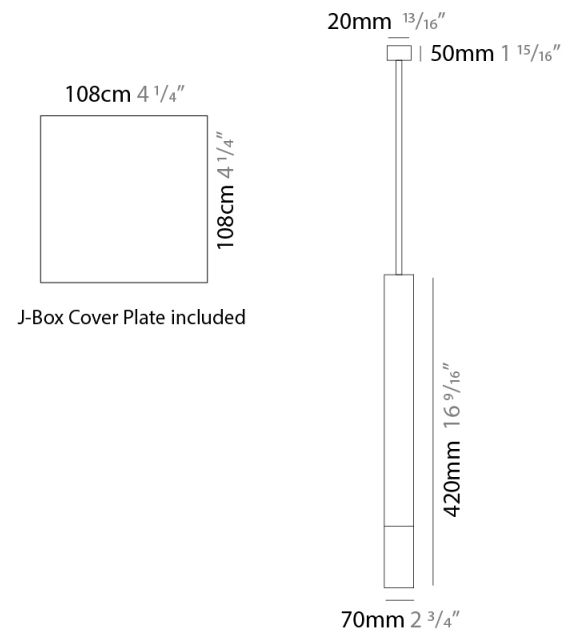

DARMA SUSPENSION

D41003-

base number   Finish
Options

PROJECT	_____
TYPE	_____
SPECIFIER	_____
QUANTITY	_____
DATE	_____

1. To build a product code in our configurator select the specify button on the base model # product page
2. To build a manual product code on this datasheet choose from the options listed below in blue font and add the suffix to the base model #

GENERAL

Series: Darma _____
Partner: Icone _____
Division: Design _____
Installation: Suspension _____
Product Type: Pendant _____
Mounting Location: Ceiling _____
Light Distribution: Direct _____

PHYSICAL

Shape: Square _____
Length (mm): 70 _____
Length (in): 2 ¾ _____
Width (mm): 70 _____
Width (in): 2 ¾ _____
Height (mm): 420 _____
Height (in): 16 9/16 _____
Fixture Finish: WHi / TWH _____
Fixture Material: Aluminum _____

ELECTRICAL

Lamp Type: LED _____
Total Output Wattage (W): 10 _____
Dimming: Electronic Low Voltage Dimming _____
Input Voltage (V): 120Vac Direct Line _____

LED

Color Temperature (°K): 3000 _____
Nominal Lumen (lm): 2700 _____
CRI: >90 CRI _____
Lamp Life (hrs): 50000 _____

OPTICAL

RATINGS AND CERTIFICATIONS

Certified By: Certified for North American Standards _____
IP rating: IP20 _____