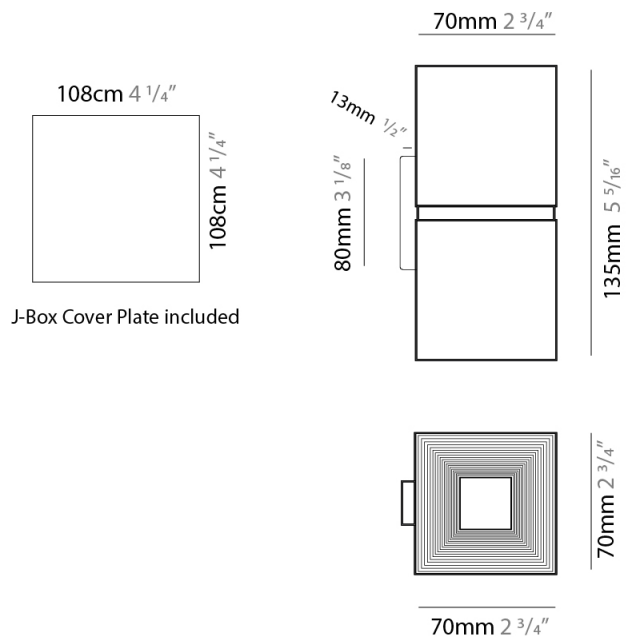

DARMA SURFACE

D43008-

base number   Finish
Options

PROJECT	_____
TYPE	_____
SPECIFIER	_____
QUANTITY	_____
DATE	_____

1. To build a product code in our configurator select the specify button on the base model # product page
2. To build a manual product code on this datasheet choose from the options listed below in blue font and add the suffix to the base model #

GENERAL

Series: Darma
Partner: Icone
Division: Design
Installation: Surface
Product Type: Wall Surface
Mounting Location: Wall
Light Distribution: Direct / Indirect

PHYSICAL

Shape: Rectangle
Length (mm): 70
Length (in): 2 3/4
Width (mm): 70
Width (in): 2 3/4
Height (mm): 135
Depth (mm): 83
Height (in): 5 5/16
Depth (in): 3 1/4
Fixture Finish: WHI / TWH / BGL
Fixture Material: Aluminum

ELECTRICAL

Lamp Type: LED
Total Output Wattage (W): 17
Dimming: Electronic Low Voltage Dimming
Input Voltage (V): 120Vac Direct Line

LED

Color Temperature (°K): 3000
Nominal Lumen (lm): 1400
CRI: >90 CRI
Lamp Life (hrs): 50000

OPTICAL

RATINGS AND CERTIFICATIONS

Certified By: Certified for North American Standards
IP rating: IP20