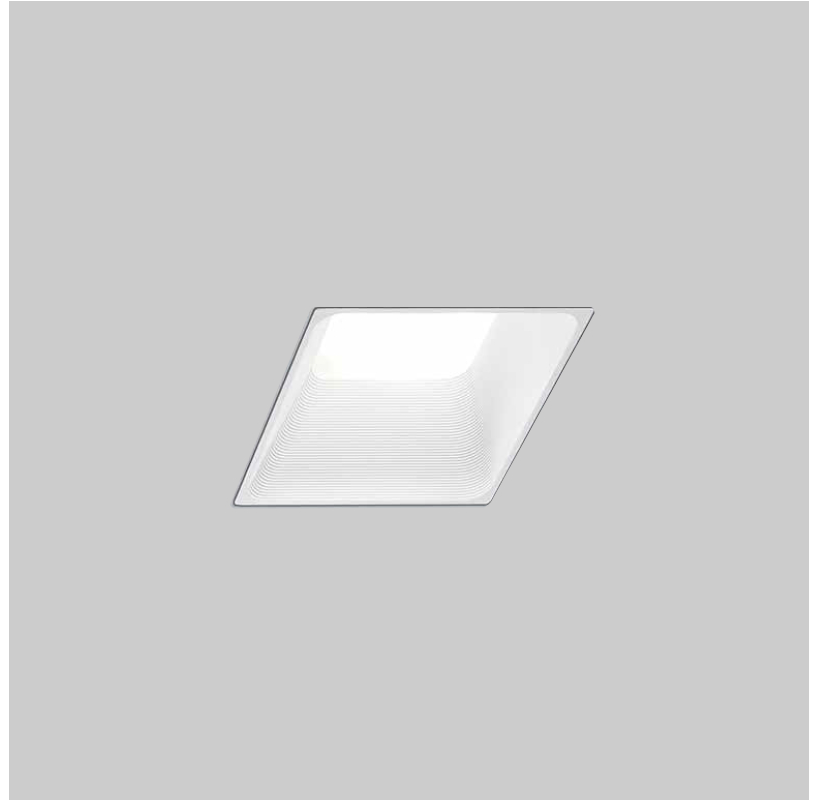

PROJECT	_____
TYPE	_____
SPECIFIER	_____
QUANTITY	_____
DATE	_____

DARMA RECESSED

D46000-WHI

base number

1. To build a product code in our configurator select the specify button on the base model # product page
2. To build a manual product code on this datasheet choose from the options listed below in blue font and add the suffix to the base model #

GENERAL

Series: Darma
Partner: Icone
Division: Design
Installation: Recessed
Product Type: Downlight
Mounting Location: Ceiling
Light Distribution: Direct

PHYSICAL

Aperture Sizes - Downlights: 2"
Shape: Square
Length (mm): 70
Length (in): 2 3/4
Width (mm): 70
Width (in): 2 3/4
Height (mm): 65
Height (in): 2 9/16
Weight (kg): 0.99
Weight (lbs): 2.199
Fixture Finish: WHI
Fixture Material: Metal

ELECTRICAL

Lamp Type: LED
Total Output Wattage (W): 8.5
Dimming: Electronic Low Voltage Dimming
Driver Included: No
Input Voltage (V): 120

LED

Color Temperature (°K): 3000
Nominal Lumen (lm): 700
CRI: >90 CRI
Lamp Life (hrs): 50000

OPTICAL

RATINGS AND CERTIFICATIONS

Certified By: Certified for North American Standards
IP rating: IP20