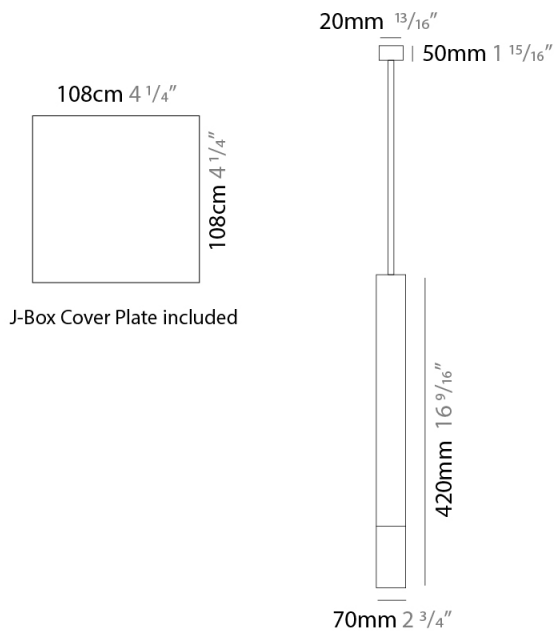

DARMA SUSPENSION

D41003-

base number   Finish
Options

PROJECT	_____
TYPE	_____
SPECIFIER	_____
QUANTITY	_____
DATE	_____

1. To build a product code in our configurator select the specify button on the base model # product page
2. To build a manual product code on this datasheet choose from the options listed below in blue font and add the suffix to the base model #

GENERAL

Series: Darma _____
Partner: Icone _____
Division: Design _____
Installation: Suspension _____
Product Type: Pendant _____
Mounting Location: Ceiling _____
Light Distribution: Direct _____

PHYSICAL

Shape: Square _____
Length (mm): 70 _____
Length (in): 2 ³/₄ _____
Width (mm): 70 _____
Width (in): 2 ³/₄ _____
Height (mm): 420 _____
Height (in): 16 ⁹/₁₆ _____
Fixture Finish: WHi / TWH _____
Fixture Material: Aluminum _____

ELECTRICAL

Lamp Type: LED _____
Total Output Wattage (W): 10 _____
Dimming: Electronic Low Voltage Dimming _____
Input Voltage (V): 120Vac Direct Line _____

LED

Color Temperature (°K): 3000 _____
Nominal Lumen (lm): 2700 _____
CRI: >90 CRI _____
Lamp Life (hrs): 50000 _____

OPTICAL

RATINGS AND CERTIFICATIONS

Certified By: Certified for North American Standards _____
IP rating: IP20 _____