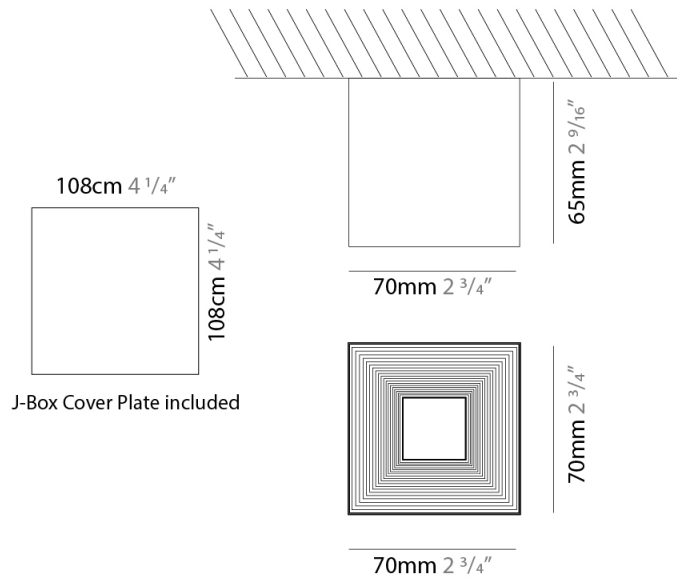

DARMA SURFACE

D42007-

base number   Finish
Options

1. To build a product code in our configurator select the specify button on the base model # product page
2. To build a manual product code on this datasheet choose from the options listed below in blue font and add the suffix to the base model #

GENERAL

Series: Darma
Brand: Icone
Division: Design
Mounting Type: Surface
Mounting Location: Ceiling
Subcategory: Downlight

PHYSICAL

Shape: Square
Length (mm): 70
Length (in): 2 3/4
Width (mm): 70
Width (in): 2 3/4
Height (mm): 65
Height (in): 2 9/16
Light Distribution: Direct
Fixture Finish: WHI / TWH / BWH
Fixture Material: Aluminum

ELECTRICAL

Lamp Type: LED
Total Output Wattage (W): 8.5
Dimming: Electronic Low Voltage Dimming
Input Voltage (V): 120Vac Direct Line

LED

Color Temperature (°K): 3000
Nominal Lumen (lm): 700
CRI: >90 CRI
Lamp Life (hrs): 50000

OPTICAL

RATINGS AND CERTIFICATIONS

Certified By: Certified for North American Standards
IP rating: IP20