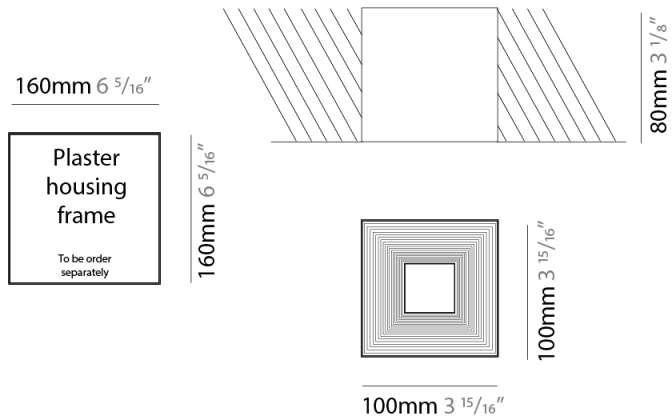

DARMA RECESSED

D46001-WHI

base number

1. To build a product code in our configurator select the specify button on the base model # product page
2. To build a manual product code on this datasheet choose from the options listed below in blue font and add the suffix to the base model #

GENERAL

Series: Darma
Brand: Icone
Division: Design
Mounting Type: Recessed
Mounting Location: Ceiling
Subcategory: Downlight

PHYSICAL

Shape: Square
Length (mm): 100
Length (in): 3 15/16
Width (mm): 100
Width (in): 3 15/16
Height (mm): 80
Height (in): 3 1/8
Light Distribution: Direct
Weight (kg): 1.45
Weight (lbs): 3.199
Fixture Finish: WHI
Fixture Material: Metal

ELECTRICAL

Lamp Type: LED
Total Output Wattage (W): 17
Dimming: Electronic Low Voltage Dimming
Input Voltage (V): 120Vac Direct Line

LED

Color Temperature (°K): 3000
Nominal Lumen (lm): 1350
CRI: >90 CRI
Lamp Life (hrs): 50000

OPTICAL

RATINGS AND CERTIFICATIONS

Certified By: Certified for North American Standards
IP rating: IP20

PROJECT
TYPE
SPECIFIER
QUANTITY
DATE