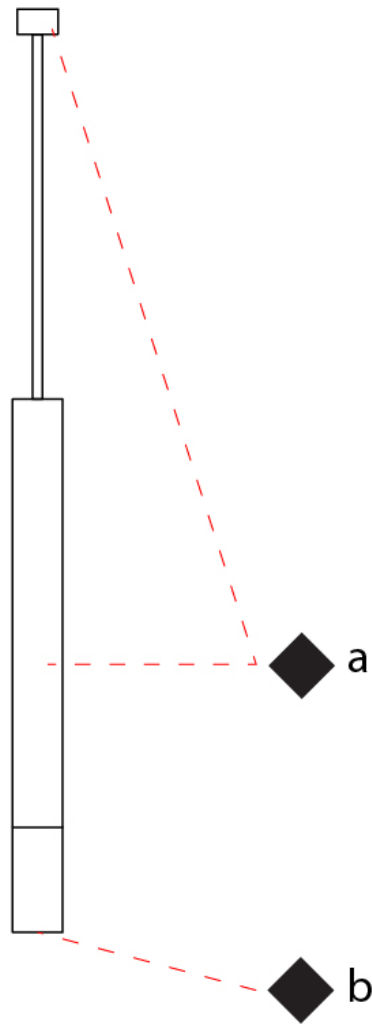

D41003-

PROJECT

TYPE

SPECIFIER

QUANTITY

DATE

D