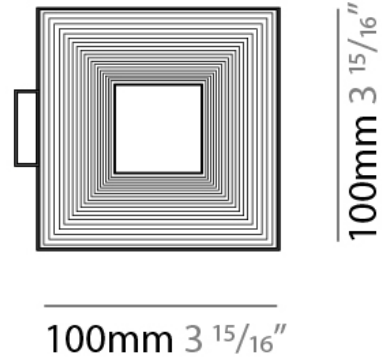

D43009-

PROJECT	
TYPE	
SPECIFIER	
QUANTITY	
DATE