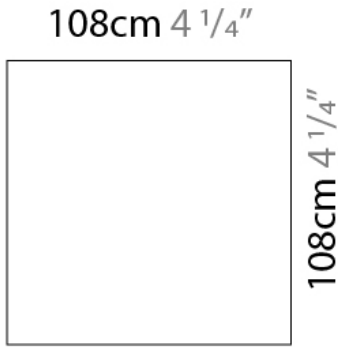

D43009-

PROJECT	
TYPE	
SPECIFIER	
QUANTITY	
DATE	

J-Box Cover Plate included