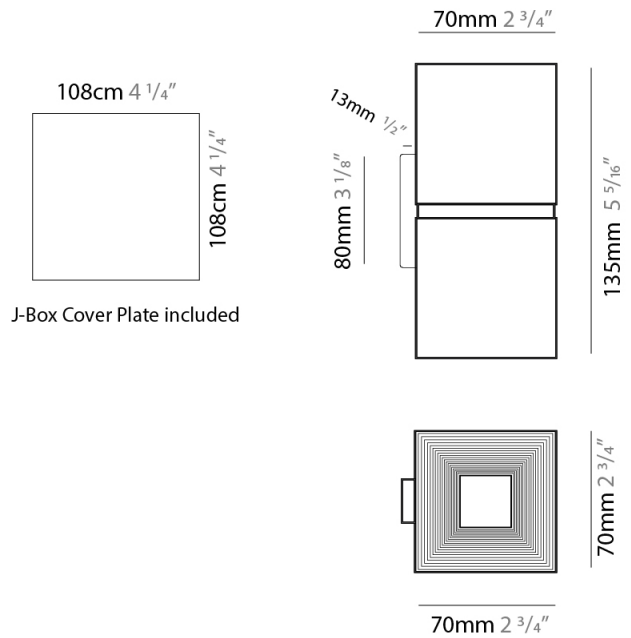

DARMA SURFACE

D43008-

base number   Finish
Options

PROJECT	_____
TYPE	_____
SPECIFIER	_____
QUANTITY	_____
DATE	_____

1. To build a product code in our configurator select the specify button on the base model # product page
2. To build a manual product code on this datasheet choose from the options listed below in blue font and add the suffix to the base model #

GENERAL

Series: Darma
Brand: Icone
Division: Design
Mounting Type: Surface
Mounting Location: Wall
Subcategory: Up/Down Light

PHYSICAL

Shape: Rectangle
Length (mm): 70
Length (in): 2 3/4
Width (mm): 70
Width (in): 2 3/4
Height (mm): 135
Depth (mm): 83
Height (in): 5 5/16
Depth (in): 3 1/4
Light Distribution: Direct / Indirect
Fixture Finish: WHI / TWH / BWH
Fixture Material: Aluminum

ELECTRICAL

Lamp Type: LED
Total Output Wattage (W): 17
Dimming: Electronic Low Voltage Dimming
Input Voltage (V): 120Vac Direct Line

LED

Color Temperature (°K): 3000
Nominal Lumen (lm): 1400
CRI: >90 CRI
Lamp Life (hrs): 50000

OPTICAL

RATINGS AND CERTIFICATIONS

Certified By: Certified for North American Standards
IP rating: IP20