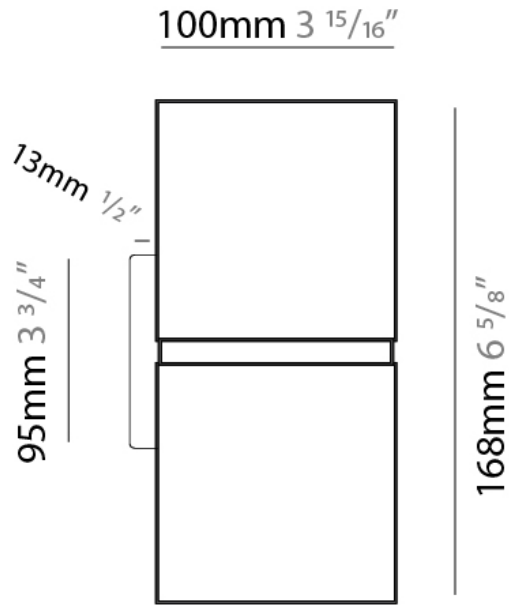

D43009-

PROJECT	
TYPE	
SPECIFIER	
QUANTITY	
DATE