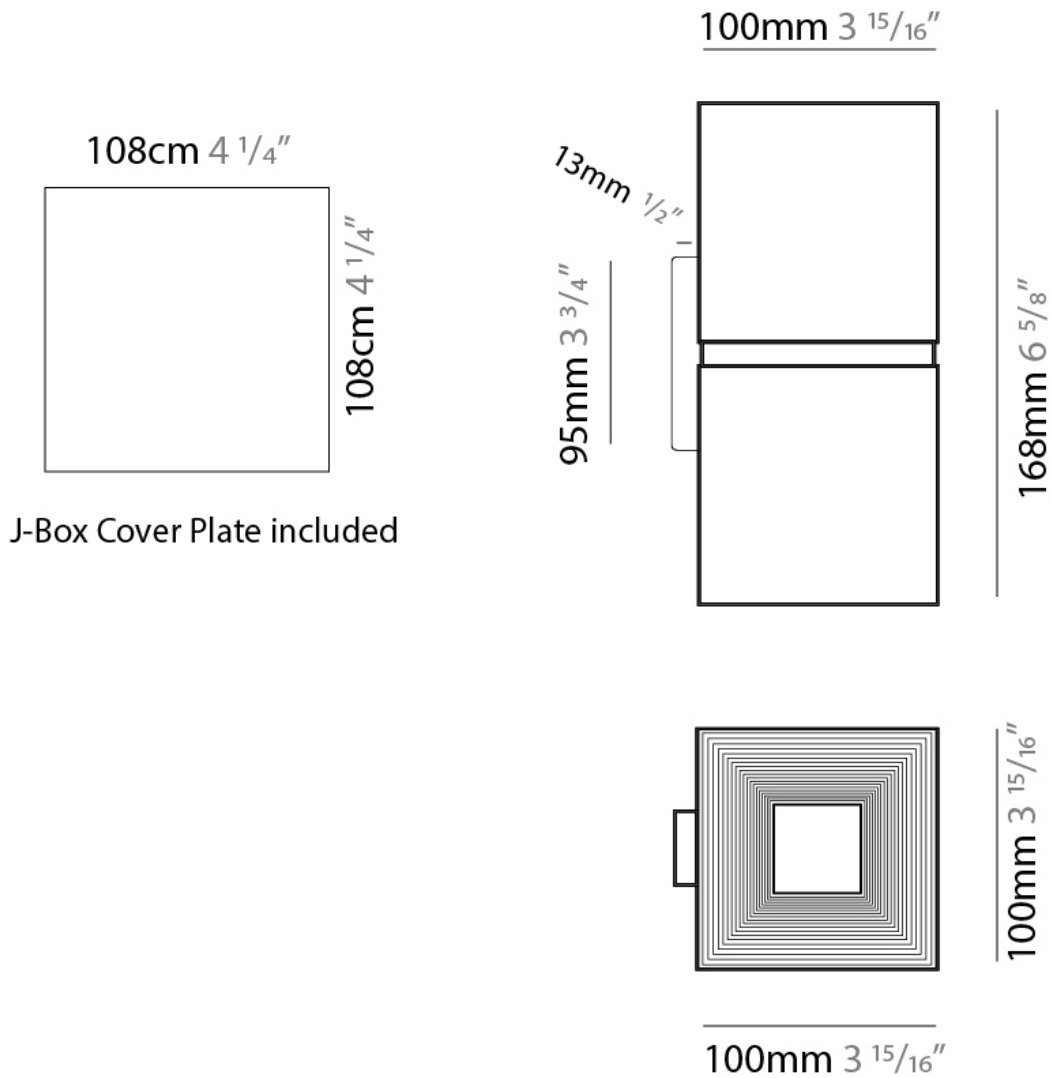

D43009-

PROJECT	_____
TYPE	_____
SPECIFIER	_____
QUANTITY	_____
DATE	_____