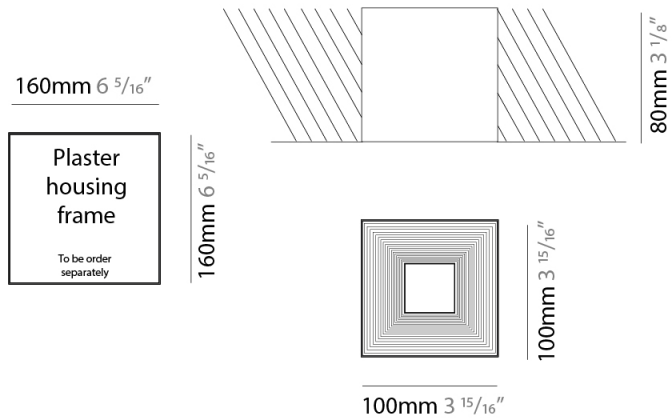

PROJECT	_____
TYPE	_____
SPECIFIER	_____
QUANTITY	_____
DATE	_____

DARMA RECESSED

D46001-WHI

base number

1. To build a product code in our configurator select the specify button on the base model # product page
2. To build a manual product code on this datasheet choose from the options listed below in blue font and add the suffix to the base model #

GENERAL

Series: Darma
Brand: Icone
Division: Design
Mounting Type: Recessed
Mounting Location: Ceiling
Subcategory: Downlight

PHYSICAL

Shape: Square
Length (mm): 100
Length (in): 3 15/16
Width (mm): 100
Width (in): 3 15/16
Height (mm): 80
Height (in): 3 1/8
Light Distribution: Direct
Weight (kg): 1.45
Weight (lbs): 3.199
Fixture Finish: WHI
Fixture Material: Metal

ELECTRICAL

Lamp Type: LED
Total Output Wattage (W): 17
Dimming: Electronic Low Voltage Dimming
Input Voltage (V): 120Vac Direct Line

LED

Color Temperature (°K): 3000
Nominal Lumen (lm): 1350
CRI: >90 CRI
Lamp Life (hrs): 50000

OPTICAL

RATINGS AND CERTIFICATIONS

Certified By: Certified for North American Standards
IP rating: IP20