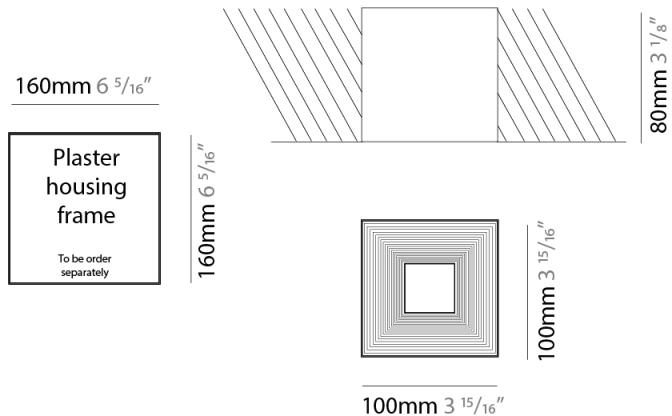

PROJECT	_____
TYPE	_____
SPECIFIER	_____
QUANTITY	_____
DATE	_____

DARMA RECESSED

D46001-WHI

base number

1. To build a product code in our configurator select the specify button on the base model # product page
2. To build a manual product code on this datasheet choose from the options listed below in blue font and add the suffix to the base model #

GENERAL

Series: Darma
Brand: Icone
Division: Design
Mounting Type: Recessed
Mounting Location: Ceiling
Subcategory: Downlight

PHYSICAL

Shape: Square
Length (mm): 100
Length (in): 3 15/16
Width (mm): 100
Width (in): 3 15/16
Height (mm): 80
Height (in): 3 1/8
Light Distribution: Direct
Weight (kg): 1.45
Weight (lbs): 3.199
Fixture Finish: WHI
Fixture Material: Metal

ELECTRICAL

Lamp Type: LED
Total Output Wattage (W): 17
Dimming: Electronic Low Voltage Dimming
Input Voltage (V): 120Vac Direct Line

LED

Color Temperature (°K): 3000
Nominal Lumen (lm): 1350
CRI: >90 CRI
Lamp Life (hrs): 50000

OPTICAL

RATINGS AND CERTIFICATIONS

Certified By: Certified for North American Standards
IP rating: IP20