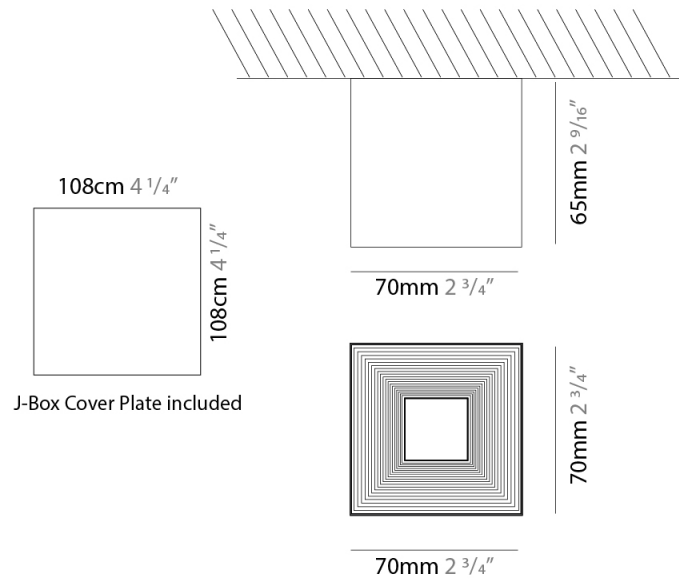

DARMA SURFACE

D42007-

base number   Finish
Options

PROJECT	_____
TYPE	_____
SPECIFIER	_____
QUANTITY	_____
DATE	_____

1. To build a product code in our configurator select the specify button on the base model # product page
2. To build a manual product code on this datasheet choose from the options listed below in blue font and add the suffix to the base model #

GENERAL

Series: Darma
Brand: Icone
Division: Design
Mounting Type: Surface
Mounting Location: Ceiling
Subcategory: Downlight

PHYSICAL

Shape: Square
Length (mm): 70
Length (in): 2 3/4
Width (mm): 70
Width (in): 2 3/4
Height (mm): 65
Height (in): 2 9/16
Light Distribution: Direct
Fixture Finish: WHI / TWH / BWH
Fixture Material: Aluminum

ELECTRICAL

Lamp Type: LED
Total Output Wattage (W): 8.5
Dimming: Electronic Low Voltage Dimming
Input Voltage (V): 120Vac Direct Line

LED

Color Temperature (°K): 3000
Nominal Lumen (lm): 700
CRI: >90 CRI
Lamp Life (hrs): 50000

OPTICAL

RATINGS AND CERTIFICATIONS

Certified By: Certified for North American Standards
IP rating: IP20