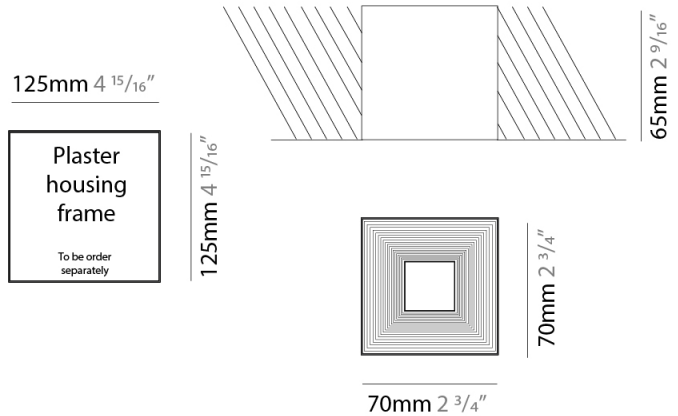

DARMA RECESSED

D46000-WHI

base number

1. To build a product code in our configurator select the specify button on the base model # product page
2. To build a manual product code on this datasheet choose from the options listed below in blue font and add the suffix to the base model #

GENERAL

Series: Darma
Brand: Icone
Division: Design
Mounting Type: Recessed
Mounting Location: Ceiling
Subcategory: Downlight

PHYSICAL

Shape: Square
Length (mm): 70
Length (in): 2 ³/₄
Width (mm): 70
Width (in): 2 ³/₄
Height (mm): 65
Height (in): 2 ⁹/₁₆
Light Distribution: Direct
Weight (kg): 0.99
Weight (lbs): 2.199
Fixture Finish: WHI
Fixture Material: Metal

ELECTRICAL

Lamp Type: LED
Total Output Wattage (W): 8.5
Dimming: Electronic Low Voltage Dimming
Driver Included: No
Input Voltage (V): 120

LED

Color Temperature (°K): 3000
Nominal Lumen (lm): 700
CRI: >90 CRI
Lamp Life (hrs): 50000

OPTICAL

RATINGS AND CERTIFICATIONS

Certified By: Certified for North American Standards
IP rating: IP20

PROJECT	
TYPE	
SPECIFIER	
QUANTITY	
DATE