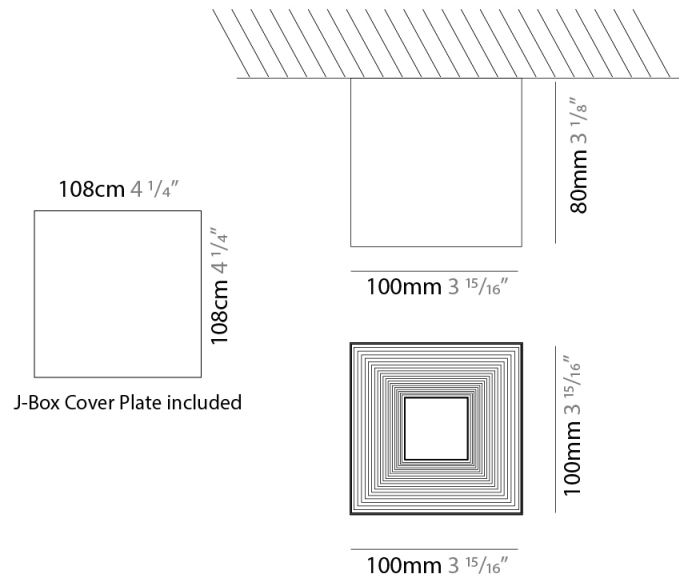

DARMA SURFACE

D42008-

base number   Finish
Options

PROJECT	_____
TYPE	_____
SPECIFIER	_____
QUANTITY	_____
DATE	_____

1. To build a product code in our configurator select the specify button on the base model # product page
2. To build a manual product code on this datasheet choose from the options listed below in blue font and add the suffix to the base model #

GENERAL

Series: Darma _____
Brand: Icone _____
Division: Design _____
Mounting Type: Surface _____
Mounting Location: Ceiling _____
Subcategory: Downlight _____

PHYSICAL

Shape: Square _____
Length (mm): 100 _____
Length (in): 3 ¹⁵/₁₆ _____
Width (mm): 100 _____
Width (in): 3 ¹⁵/₁₆ _____
Height (mm): 80 _____
Height (in): 3 ¹/₈ _____
Light Distribution: Direct _____
Fixture Finish: WHI / TWH / BWH _____
Fixture Material: Aluminum _____

ELECTRICAL

Lamp Type: LED _____
Input Wattage (W): 17 _____
Dimming: Electronic Low Voltage Dimming _____
Input Voltage (V): 120Vac Direct Line _____

LED

Color Temperature (°K): 3000 _____
Nominal Lumen (lm): 1350 _____
CRI: >90 CRI _____
Lamp Life (hrs): 50000 _____

OPTICAL

RATINGS AND CERTIFICATIONS

Certified By: Certified for North American Standards _____
IP rating: IP20 _____