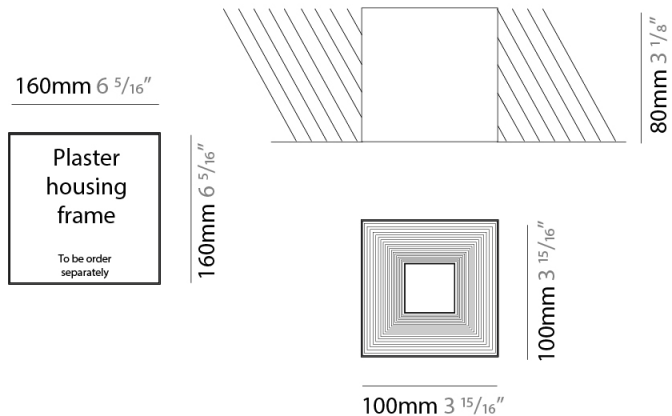

PROJECT	
TYPE	
SPECIFIER	
QUANTITY	
DATE	

DARMA RECESSED

D46001-WHI

base number

1. To build a product code in our configurator select the specify button on the base model # product page
2. To build a manual product code on this datasheet choose from the options listed below in blue font and add the suffix to the base model #

GENERAL

Series: Darma
Brand: Icone
Division: Design
Mounting Type: Recessed
Mounting Location: Ceiling
Subcategory: Downlight

PHYSICAL

Shape: Square
Length (mm): 100
Length (in): 3 15/16
Width (mm): 100
Width (in): 3 15/16
Height (mm): 80
Height (in): 3 1/8
Light Distribution: Direct
Weight (kg): 1.45
Weight (lbs): 3.199
Fixture Finish: WHI
Fixture Material: Metal

ELECTRICAL

Lamp Type: LED
Total Output Wattage (W): 17
Dimming: Electronic Low Voltage Dimming
Input Voltage (V): 120Vac Direct Line

LED

Color Temperature (°K): 3000
Nominal Lumen (lm): 1350
CRI: >90 CRI
Lamp Life (hrs): 50000

OPTICAL

RATINGS AND CERTIFICATIONS

Certified By: Certified for North American Standards
IP rating: IP20