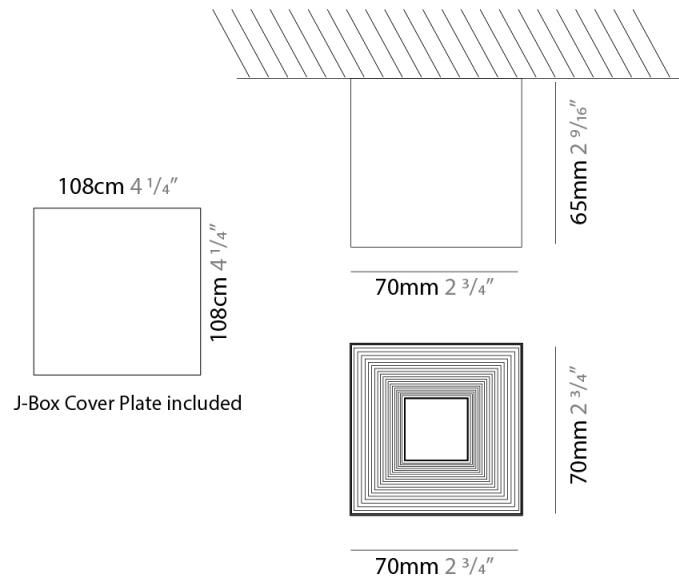

PROJECT	
TYPE	
SPECIFIER	
QUANTITY	
DATE	

DARMA SURFACE

D42007-

base number   Finish
Options

1. To build a product code in our configurator select the specify button on the base model # product page
2. To build a manual product code on this datasheet choose from the options listed below in blue font and add the suffix to the base model #

GENERAL

Series: Darma
Brand: Icone
Division: Design
Mounting Type: Surface
Mounting Location: Ceiling
Subcategory: Downlight

PHYSICAL

Shape: Square
Length (mm): 70
Length (in): 2 3/4
Width (mm): 70
Width (in): 2 3/4
Height (mm): 65
Height (in): 2 9/16
Light Distribution: Direct
Fixture Finish: WHI / TWH / BWH
Fixture Material: Aluminum

ELECTRICAL

Lamp Type: LED
Total Output Wattage (W): 8.5
Dimming: Electronic Low Voltage Dimming
Input Voltage (V): 120Vac Direct Line

LED

Color Temperature (°K): 3000
Nominal Lumen (lm): 700
CRI: >90 CRI
Lamp Life (hrs): 50000

OPTICAL

RATINGS AND CERTIFICATIONS

Certified By: Certified for North American Standards
IP rating: IP20