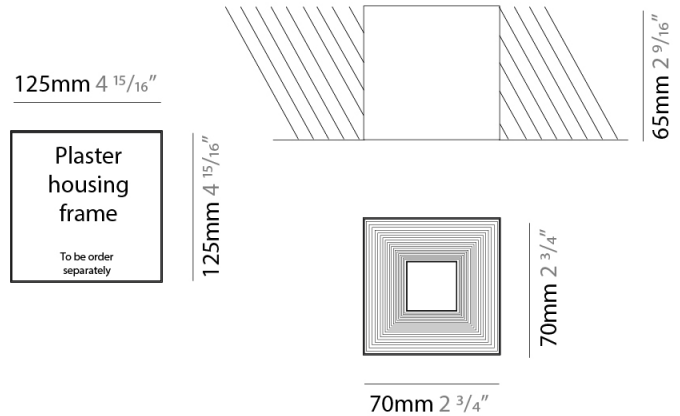

DARMA RECESSED

D46000-WHI

base number

1. To build a product code in our configurator select the specify button on the base model # product page
2. To build a manual product code on this datasheet choose from the options listed below in blue font and add the suffix to the base model #

GENERAL

Series: Darma
Brand: Icone
Division: Design
Mounting Type: Recessed
Mounting Location: Ceiling
Subcategory: Downlight

PHYSICAL

Shape: Square
Length (mm): 70
Length (in): 2 ³/₄
Width (mm): 70
Width (in): 2 ³/₄
Height (mm): 65
Height (in): 2 ⁹/₁₆
Light Distribution: Direct
Weight (kg): 0.99
Weight (lbs): 2.199
Fixture Finish: WHI
Fixture Material: Metal

ELECTRICAL

Lamp Type: LED
Total Output Wattage (W): 8.5
Dimming: Electronic Low Voltage Dimming
Driver Included: No
Input Voltage (V): 120

LED

Color Temperature (°K): 3000
Nominal Lumen (lm): 700
CRI: >90 CRI
Lamp Life (hrs): 50000

OPTICAL

RATINGS AND CERTIFICATIONS

Certified By: Certified for North American Standards
IP rating: IP20

PROJECT	
TYPE	
SPECIFIER	
QUANTITY	
DATE