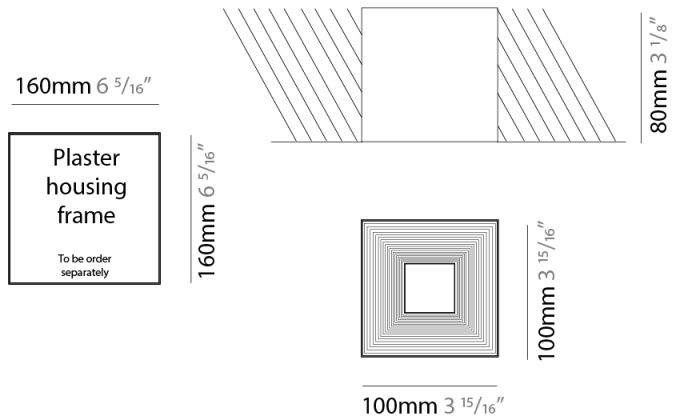

PROJECT	
TYPE	
SPECIFIER	
QUANTITY	
DATE	

DARMA RECESSED

D46001-WHI

base number

1. To build a product code in our configurator select the specify button on the base model # product page
2. To build a manual product code on this datasheet choose from the options listed below in blue font and add the suffix to the base model #

GENERAL

Series: Darma
Brand: Icone
Division: Design
Mounting Type: Recessed
Mounting Location: Ceiling
Subcategory: Downlight

PHYSICAL

Shape: Square
Length (mm): 100
Length (in): 3 15/16
Width (mm): 100
Width (in): 3 15/16
Height (mm): 80
Height (in): 3 1/8
Light Distribution: Direct
Weight (kg): 1.45
Weight (lbs): 3.199
Fixture Finish: WHI
Fixture Material: Metal

ELECTRICAL

Lamp Type: LED
Total Output Wattage (W): 17
Dimming: Electronic Low Voltage Dimming
Input Voltage (V): 120Vac Direct Line

LED

Color Temperature (°K): 3000
Nominal Lumen (lm): 1350
CRI: >90 CRI
Lamp Life (hrs): 50000

OPTICAL

RATINGS AND CERTIFICATIONS

Certified By: Certified for North American Standards
IP rating: IP20