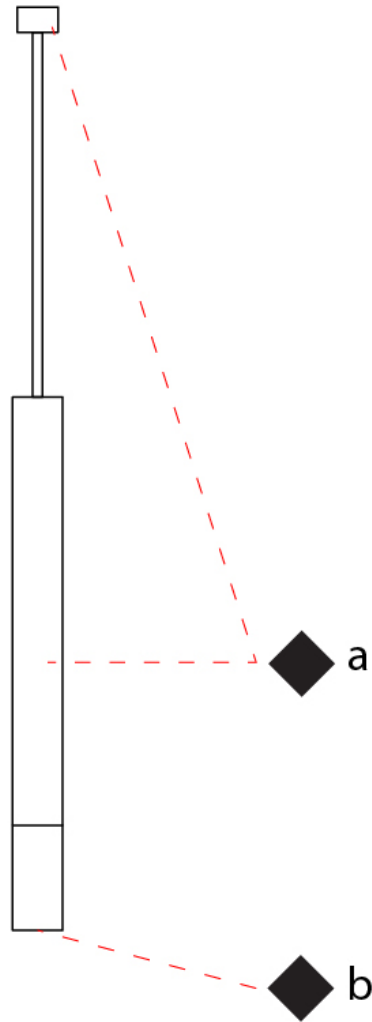

D41003-

PROJECT

TYPE

SPECIFIER

QUANTITY

DATE

D