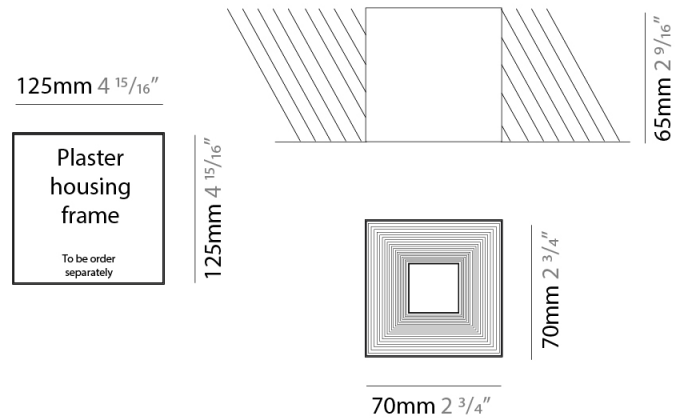

DARMA RECESSED

D46000-WHI

base number

1. To build a product code in our configurator select the specify button on the base model # product page
2. To build a manual product code on this datasheet choose from the options listed below in blue font and add the suffix to the base model #

GENERAL

Series: Darma
Brand: Icone
Division: Design
Mounting Type: Recessed
Mounting Location: Ceiling
Subcategory: Downlight

PHYSICAL

Shape: Square
Length (mm): 70
Length (in): 2 ³/₄
Width (mm): 70
Width (in): 2 ³/₄
Height (mm): 65
Height (in): 2 ⁹/₁₆
Light Distribution: Direct
Weight (kg): 0.99
Weight (lbs): 2.199
Fixture Finish: WHI
Fixture Material: Metal

ELECTRICAL

Lamp Type: LED
Total Output Wattage (W): 8.5
Dimming: Electronic Low Voltage Dimming
Driver Included: No
Input Voltage (V): 120

LED

Color Temperature (°K): 3000
Nominal Lumen (lm): 700
CRI: >90 CRI
Lamp Life (hrs): 50000

OPTICAL

RATINGS AND CERTIFICATIONS

Certified By: Certified for North American Standards
IP rating: IP20

PROJECT
TYPE
SPECIFIER
QUANTITY
DATE