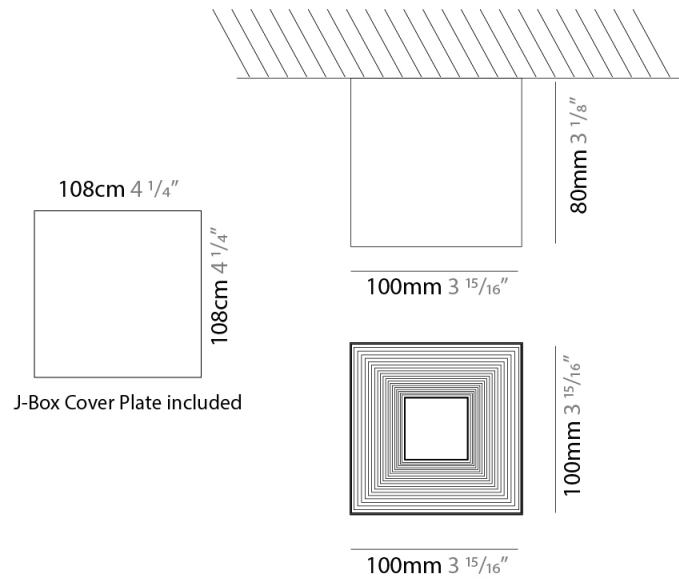

DARMA SURFACE

D42008-

base number   Finish
Options

PROJECT	_____
TYPE	_____
SPECIFIER	_____
QUANTITY	_____
DATE	_____

1. To build a product code in our configurator select the specify button on the base model # product page
2. To build a manual product code on this datasheet choose from the options listed below in blue font and add the suffix to the base model #

GENERAL

Series: Darma
Brand: Icone
Division: Design
Mounting Type: Surface
Mounting Location: Ceiling
Subcategory: Downlight

PHYSICAL

Shape: Square
Length (mm): 100
Length (in): 3 ¹⁵/₁₆
Width (mm): 100
Width (in): 3 ¹⁵/₁₆
Height (mm): 80
Height (in): 3 ¹/₈
Light Distribution: Direct
Fixture Finish: WHI / TWH / BWH
Fixture Material: Aluminum

ELECTRICAL

Lamp Type: LED
Input Wattage (W): 17
Dimming: Electronic Low Voltage Dimming
Input Voltage (V): 120Vac Direct Line

LED

Color Temperature (°K): 3000
Nominal Lumen (lm): 1350
CRI: >90 CRI
Lamp Life (hrs): 50000

OPTICAL

RATINGS AND CERTIFICATIONS

Certified By: Certified for North American Standards
IP rating: IP20