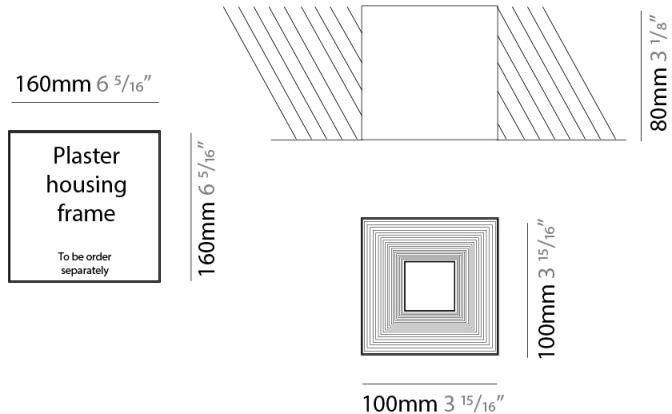

PROJECT
TYPE
SPECIFIER
QUANTITY
DATE

DARMA RECESSED

D46001-WHI

base number

1. To build a product code in our configurator select the specify button on the base model # product page
2. To build a manual product code on this datasheet choose from the options listed below in blue font and add the suffix to the base model #

GENERAL

Series: Darma
Brand: Icone
Division: Design
Mounting Type: Recessed
Mounting Location: Ceiling
Subcategory: Downlight

PHYSICAL

Shape: Square
Length (mm): 100
Length (in): 3 ¹⁵/₁₆
Width (mm): 100
Width (in): 3 ¹⁵/₁₆
Height (mm): 80
Height (in): 3 ¹/₈
Light Distribution: Direct
Weight (kg): 1.45
Weight (lbs): 3.199
Fixture Finish: WHI
Fixture Material: Metal

ELECTRICAL

Lamp Type: LED
Total Output Wattage (W): 17
Dimming: Electronic Low Voltage Dimming
Input Voltage (V): 120Vac Direct Line

LED

Color Temperature (°K): 3000
Nominal Lumen (lm): 1350
CRI: >90 CRI
Lamp Life (hrs): 50000

OPTICAL

RATINGS AND CERTIFICATIONS

Certified By: Certified for North American Standards
IP rating: IP20