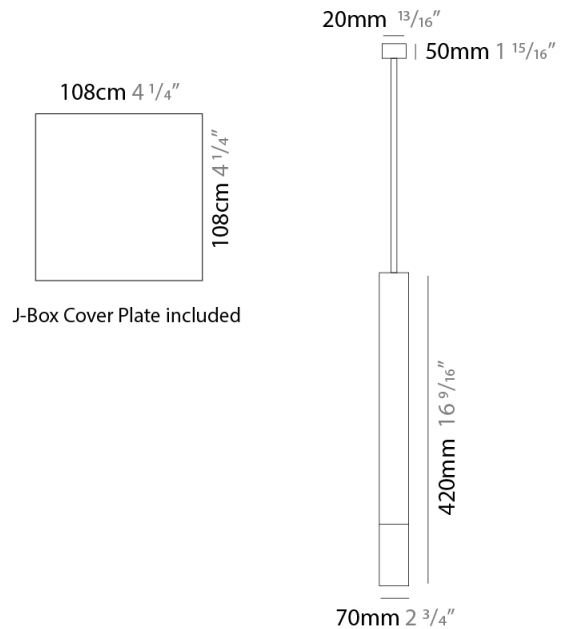

DARMA SUSPENSION

D41003-

base number   Finish
Options

1. To build a product code in our configurator select the specify button on the base model # product page
2. To build a manual product code on this datasheet choose from the options listed below in blue font and add the suffix to the base model #

GENERAL

Series: Darma
Brand: Icone
Division: Design
Mounting Type: Suspension
Mounting Location: Ceiling
Subcategory: Pendant

PHYSICAL

Shape: Square
Length (mm): 70
Length (in): 2 ³/₄
Width (mm): 70
Width (in): 2 ³/₄
Height (mm): 420
Height (in): 16 ⁹/₁₆
Light Distribution: Downlight
[Fixture Finish: WHI / TWH / BWH](#)
Fixture Material: Aluminum

ELECTRICAL

Lamp Type: LED
Total Output Wattage (W): 10
Dimming: Electronic Low Voltage Dimming
Input Voltage (V): 120Vac Direct Line

LED

Color Temperature (°K): 3000
Nominal Lumen (lm): 2700
CRI: >90 CRI
Lamp Life (hrs): 50000

OPTICAL

RATINGS AND CERTIFICATIONS

Certified By: Certified for North American Standards
IP rating: IP20

PROJECT	_____
TYPE	_____
SPECIFIER	_____
QUANTITY	_____
DATE	_____