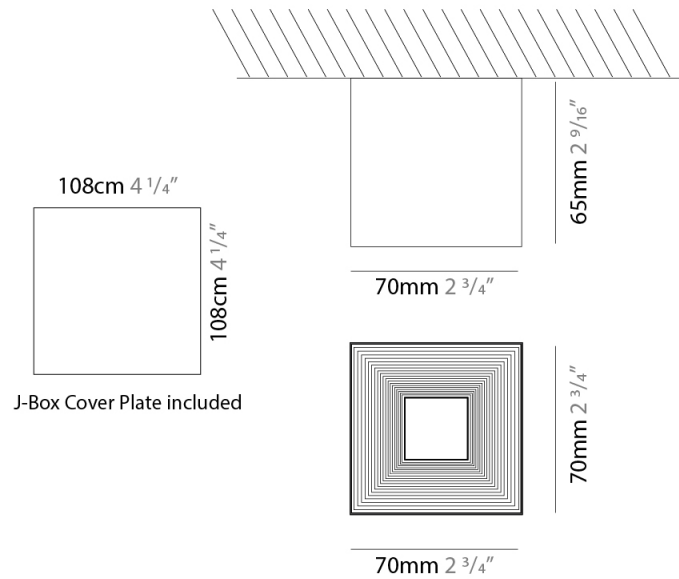

DARMA SURFACE

D42007-

base number   Finish
Options

PROJECT
TYPE
SPECIFIER
QUANTITY
DATE

1. To build a product code in our configurator select the specify button on the base model # product page
2. To build a manual product code on this datasheet choose from the options listed below in blue font and add the suffix to the base model #

GENERAL

Series: Darma
Brand: Icone
Division: Design
Mounting Type: Surface
Mounting Location: Ceiling
Subcategory: Downlight

PHYSICAL

Shape: Square
Length (mm): 70
Length (in): 2 3/4
Width (mm): 70
Width (in): 2 3/4
Height (mm): 65
Height (in): 2 9/16
Light Distribution: Direct
Fixture Finish: WHI / TWH / BWH
Fixture Material: Aluminum

ELECTRICAL

Lamp Type: LED
Total Output Wattage (W): 8.5
Dimming: Electronic Low Voltage Dimming
Input Voltage (V): 120Vac Direct Line

LED

Color Temperature (°K): 3000
Nominal Lumen (lm): 700
CRI: >90 CRI
Lamp Life (hrs): 50000

OPTICAL

RATINGS AND CERTIFICATIONS

Certified By: Certified for North American Standards
IP rating: IP20