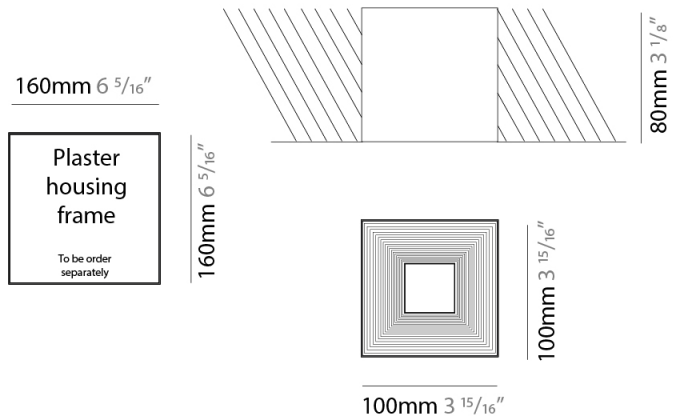

PROJECT	_____
TYPE	_____
SPECIFIER	_____
QUANTITY	_____
DATE	_____

DARMA RECESSED

D46001-WHI

base number

1. To build a product code in our configurator select the specify button on the base model # product page
2. To build a manual product code on this datasheet choose from the options listed below in blue font and add the suffix to the base model #

GENERAL

Series: Darma
Brand: Icone
Division: Design
Mounting Type: Recessed
Mounting Location: Ceiling
Subcategory: Downlight

PHYSICAL

Shape: Square
Length (mm): 100
Length (in): 3 15/16
Width (mm): 100
Width (in): 3 15/16
Height (mm): 80
Height (in): 3 1/8
Light Distribution: Direct
Weight (kg): 1.45
Weight (lbs): 3.199
Fixture Finish: WHI
Fixture Material: Metal

ELECTRICAL

Lamp Type: LED
Total Output Wattage (W): 17
Dimming: Electronic Low Voltage Dimming
Input Voltage (V): 120Vac Direct Line

LED

Color Temperature (°K): 3000
Nominal Lumen (lm): 1350
CRI: >90 CRI
Lamp Life (hrs): 50000

OPTICAL

RATINGS AND CERTIFICATIONS

Certified By: Certified for North American Standards
IP rating: IP20