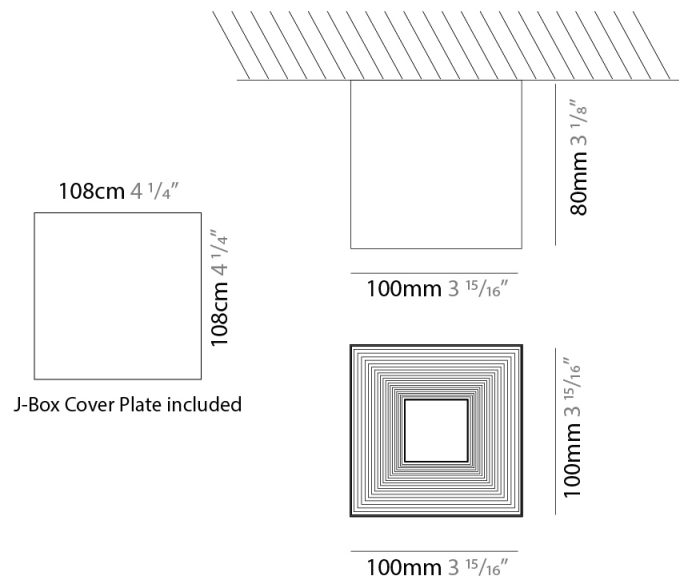

DARMA SURFACE

D42008-

base number   Finish
Options

PROJECT
TYPE
SPECIFIER
QUANTITY
DATE

1. To build a product code in our configurator select the specify button on the base model # product page
2. To build a manual product code on this datasheet choose from the options listed below in blue font and add the suffix to the base model #

GENERAL

Series: Darma
Brand: Icone
Division: Design
Mounting Type: Surface
Mounting Location: Ceiling
Subcategory: Downlight

PHYSICAL

Shape: Square
Length (mm): 100
Length (in): 3 ¹⁵/₁₆
Width (mm): 100
Width (in): 3 ¹⁵/₁₆
Height (mm): 80
Height (in): 3 ¹/₈
Light Distribution: Direct
Fixture Finish: WHI / TWH / BWH
Fixture Material: Aluminum

ELECTRICAL

Lamp Type: LED
Input Wattage (W): 17
Dimming: Electronic Low Voltage Dimming
Input Voltage (V): 120Vac Direct Line

LED

Color Temperature (°K): 3000
Nominal Lumen (lm): 1350
CRI: >90 CRI
Lamp Life (hrs): 50000

OPTICAL

RATINGS AND CERTIFICATIONS

Certified By: Certified for North American Standards
IP rating: IP20