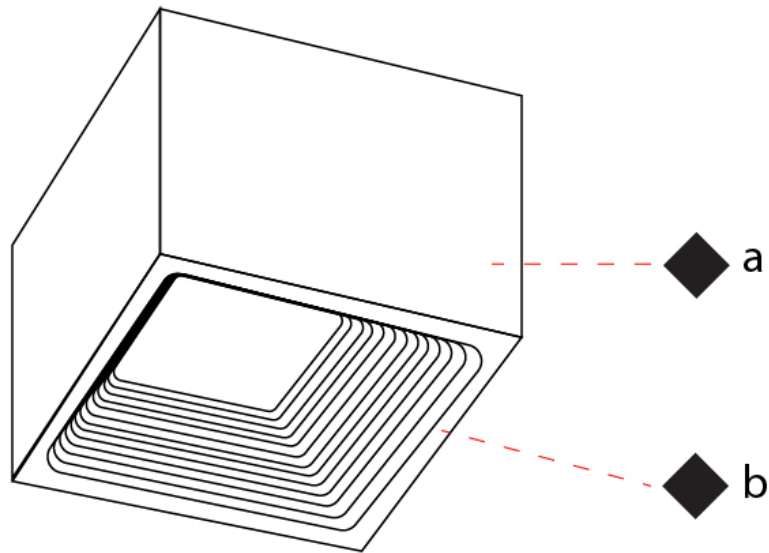

DARMA SURFACE

D42008-

PROJECT	_____
TYPE	_____
SPECIFIER	_____
QUANTITY	_____
DATE	_____