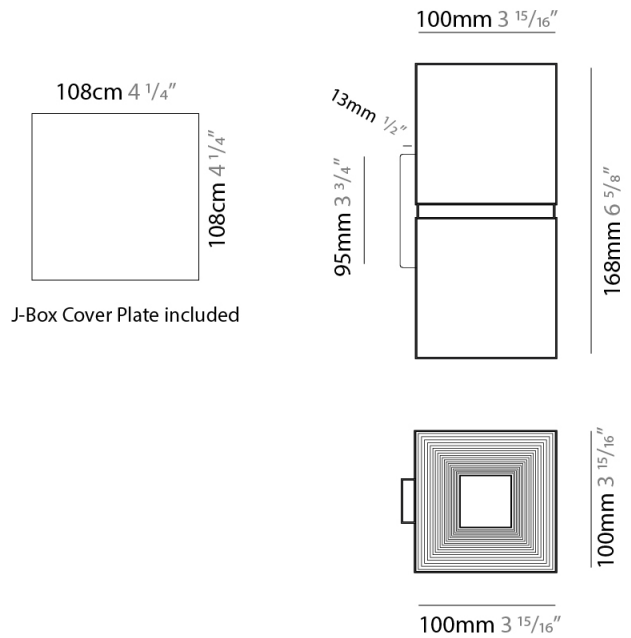

DARMA SURFACE

D43009-

base number   Finish
Options

PROJECT	_____
TYPE	_____
SPECIFIER	_____
QUANTITY	_____
DATE	_____

1. To build a product code in our configurator select the specify button on the base model # product page
2. To build a manual product code on this datasheet choose from the options listed below in blue font and add the suffix to the base model #

GENERAL

Series: Darma _____
Partner: Icone _____
Division: Design _____
Installation: Surface _____
Product Type: Wall Surface _____
Mounting Location: Wall _____
Light Distribution: Direct / Indirect _____

PHYSICAL

Shape: Rectangle _____
Length (mm): 100 _____
Length (in): 3 ¹⁵/₁₆ _____
Height (mm): 168 _____
Depth (mm): 100 _____
Height (in): 6 ⁵/₈ _____
Depth (in): 3 ¹⁵/₁₆ _____
Fixture Finish: WHI / TWH / BGL _____
Fixture Material: Aluminum _____

ELECTRICAL

Lamp Type: LED _____
Total Output Wattage (W): 34 _____
Dimming: Electronic Low Voltage Dimming _____
Input Voltage (V): 120Vac Direct Line _____

LED

Color Temperature (°K): 3000 _____
Nominal Lumen (lm): 2700 _____
CRI: >90 CRI _____
Lamp Life (hrs): 50000 _____

OPTICAL

RATINGS AND CERTIFICATIONS

Certified By: Certified for North American Standards _____
IP rating: IP20 _____