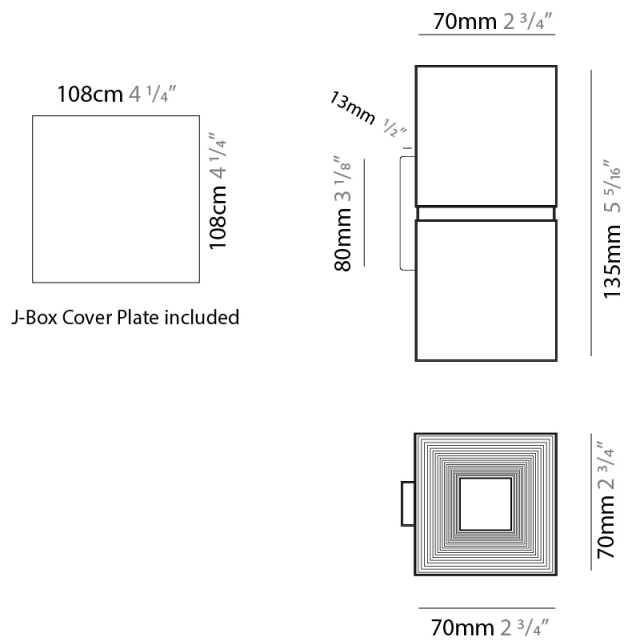

DARMA SURFACE

D43008-

base number   Finish
Options

PROJECT	_____
TYPE	_____
SPECIFIER	_____
QUANTITY	_____
DATE	_____

1. To build a product code in our configurator select the specify button on the base model # product page
2. To build a manual product code on this datasheet choose from the options listed below in blue font and add the suffix to the base model #

GENERAL

Series: Darma _____
Partner: Icone _____
Division: Design _____
Installation: Surface _____
Product Type: Wall Surface _____
Mounting Location: Wall _____
Light Distribution: Direct / Indirect _____

PHYSICAL

Shape: Rectangle _____
Length (mm): 70 _____
Length (in): 2 ³/₄ _____
Width (mm): 70 _____
Width (in): 2 ³/₄ _____
Height (mm): 135 _____
Depth (mm): 83 _____
Height (in): 5 ³/₁₆ _____
Depth (in): 3 ¹/₄ _____
Fixture Finish: WHI / TWH / BGL _____
Fixture Material: Aluminum _____

ELECTRICAL

Lamp Type: LED _____
Total Output Wattage (W): 17 _____
Dimming: Electronic Low Voltage Dimming _____
Input Voltage (V): 120Vac Direct Line _____

LED

Color Temperature (°K): 3000 _____
Nominal Lumen (lm): 1400 _____
CRI: >90 CRI _____
Lamp Life (hrs): 50000 _____

OPTICAL

RATINGS AND CERTIFICATIONS

Certified By: Certified for North American Standards _____
IP rating: IP20 _____