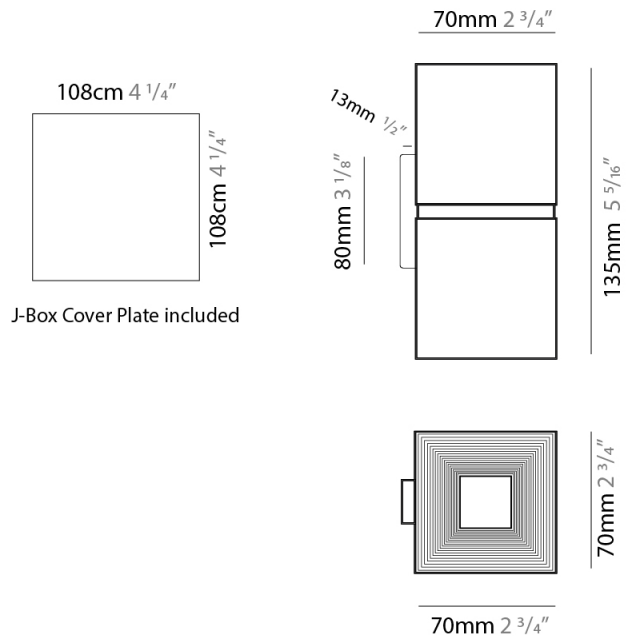

DARMA SURFACE

D43008-

base number   Finish
Options

PROJECT	_____
TYPE	_____
SPECIFIER	_____
QUANTITY	_____
DATE	_____

1. To build a product code in our configurator select the specify button on the base model # product page
2. To build a manual product code on this datasheet choose from the options listed below in blue font and add the suffix to the base model #

GENERAL

Series: Darma
Brand: Icone
Division: Design
Mounting Type: Surface
Mounting Location: Wall
Subcategory: Up/Down Light

PHYSICAL

Shape: Rectangle
Length (mm): 70
Length (in): 2 ³/₄
Width (mm): 70
Width (in): 2 ³/₄
Height (mm): 135
Depth (mm): 83
Height (in): 5 ⁵/₁₆
Depth (in): 3 ¹/₄
Light Distribution: Direct / Indirect
Fixture Finish: WHI / TWH / BWH
Fixture Material: Aluminum

ELECTRICAL

Lamp Type: LED
Total Output Wattage (W): 17
Dimming: Electronic Low Voltage Dimming
Input Voltage (V): 120Vac Direct Line

LED

Color Temperature (°K): 3000
Nominal Lumen (lm): 1400
CRI: >90 CRI
Lamp Life (hrs): 50000

OPTICAL

RATINGS AND CERTIFICATIONS

Certified By: Certified for North American Standards
IP rating: IP20