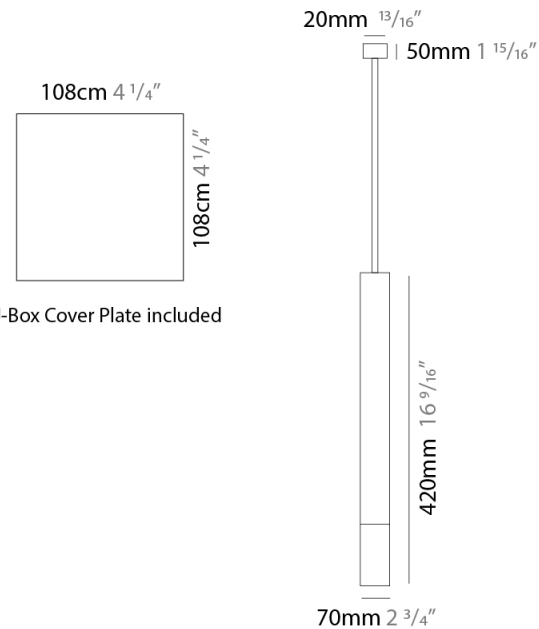

DARMA SUSPENSION

D41003-

base number   Finish
Options

1. To build a product code in our configurator select the specify button on the base model # product page
2. To build a manual product code on this datasheet choose from the options listed below in blue font and add the suffix to the base model #

GENERAL

Series: Darma
Brand: Icone
Division: Design
Mounting Type: Suspension
Mounting Location: Ceiling
Subcategory: Pendant

PHYSICAL

Shape: Square
Length (mm): 70
Length (in): 2 ³/₄
Width (mm): 70
Width (in): 2 ³/₄
Height (mm): 420
Height (in): 16 ⁹/₁₆
Light Distribution: Downlight
Fixture Finish: WHI / TWH / BWH
Fixture Material: Aluminum

ELECTRICAL

Lamp Type: LED
Total Output Wattage (W): 10
Dimming: Electronic Low Voltage Dimming
Input Voltage (V): 120Vac Direct Line

LED

Color Temperature (°K): 3000
Nominal Lumen (lm): 2700
CRI: >90 CRI
Lamp Life (hrs): 50000

OPTICAL

RATINGS AND CERTIFICATIONS

Certified By: Certified for North American Standards
IP rating: IP20

PROJECT	_____
TYPE	_____
SPECIFIER	_____
QUANTITY	_____
DATE	_____