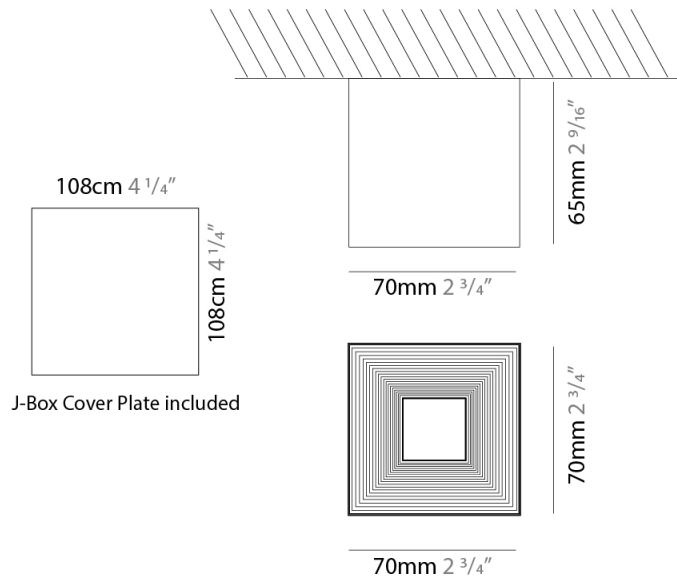

PROJECT	
TYPE	
SPECIFIER	
QUANTITY	
DATE	

DARMA SURFACE

D42007-

base number   Finish
Options

1. To build a product code in our configurator select the specify button on the base model # product page
2. To build a manual product code on this datasheet choose from the options listed below in blue font and add the suffix to the base model #

GENERAL

Series: Darma
Partner: Icone
Division: Design
Installation: Surface
Product Type: Downlight
Mounting Location: Ceiling
Light Distribution: Direct

PHYSICAL

Aperture Sizes - Downlights: 4"
Shape: Square
Length (mm): 70
Length (in): 2 3/4
Width (mm): 70
Width (in): 2 3/4
Height (mm): 65
Height (in): 2 9/16
Fixture Finish: WHI / TWH / BGL
Fixture Material: Aluminum

ELECTRICAL

Lamp Type: LED
Total Output Wattage (W): 8.5
Dimming: Electronic Low Voltage Dimming
Input Voltage (V): 120Vac Direct Line

LED

Color Temperature (°K): 3000
Nominal Lumen (lm): 700
CRI: >90 CRI
Lamp Life (hrs): 50000

OPTICAL

RATINGS AND CERTIFICATIONS

Certified By: Certified for North American Standards
IP rating: IP20