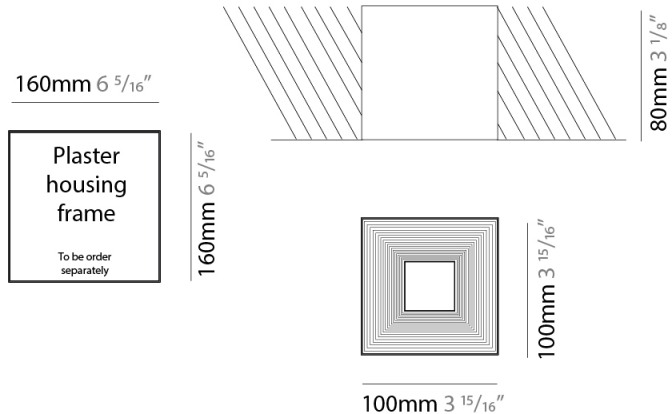

DARMA RECESSED

D46001-WHI

base number

1. To build a product code in our configurator select the specify button on the base model # product page
2. To build a manual product code on this datasheet choose from the options listed below in blue font and add the suffix to the base model #

GENERAL

Series: Darma _____
Brand: Icone _____
Division: Design _____
Mounting Type: Recessed _____
Mounting Location: Ceiling _____
Subcategory: Downlight _____

PHYSICAL

Shape: Square _____
Length (mm): 100 _____
Length (in): 3 ¹⁵/₁₆ _____
Width (mm): 100 _____
Width (in): 3 ¹⁵/₁₆ _____
Height (mm): 80 _____
Height (in): 3 ¹/₈ _____
Light Distribution: Direct _____
Weight (kg): 1.45 _____
Weight (lbs): 3.199 _____
Fixture Finish: WHI _____
Fixture Material: Metal _____

ELECTRICAL

Lamp Type: LED _____
Total Output Wattage (W): 17 _____
Dimming: Electronic Low Voltage Dimming _____
Input Voltage (V): 120Vac Direct Line _____

LED

Color Temperature (°K): 3000 _____
Nominal Lumen (lm): 1350 _____
CRI: >90 CRI _____
Lamp Life (hrs): 50000 _____

OPTICAL

RATINGS AND CERTIFICATIONS

Certified By: Certified for North American Standards _____
IP rating: IP20 _____