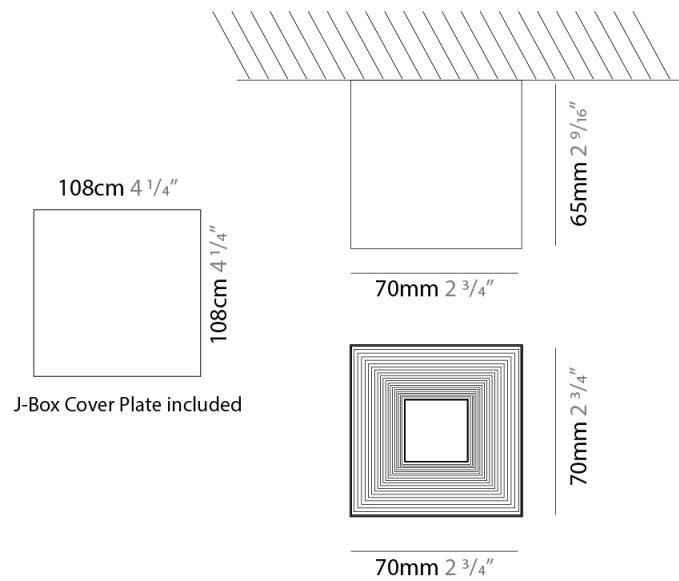

PROJECT
TYPE
SPECIFIER
QUANTITY
DATE

DARMA SURFACE

D42007-

base number   Finish
Options

1. To build a product code in our configurator select the specify button on the base model # product page
2. To build a manual product code on this datasheet choose from the options listed below in blue font and add the suffix to the base model #

GENERAL

Series: Darma
Brand: Icone
Division: Design
Mounting Type: Surface
Mounting Location: Ceiling
Subcategory: Downlight

PHYSICAL

Shape: Square
Length (mm): 70
Length (in): 2 3/4
Width (mm): 70
Width (in): 2 3/4
Height (mm): 65
Height (in): 2 9/16
Light Distribution: Direct
Fixture Finish: WHI / TWH / BWH
Fixture Material: Aluminum

ELECTRICAL

Lamp Type: LED
Total Output Wattage (W): 8.5
Dimming: Electronic Low Voltage Dimming
Input Voltage (V): 120Vac Direct Line

LED

Color Temperature (°K): 3000
Nominal Lumen (lm): 700
CRI: >90 CRI
Lamp Life (hrs): 50000

OPTICAL

RATINGS AND CERTIFICATIONS

Certified By: Certified for North American Standards
IP rating: IP20