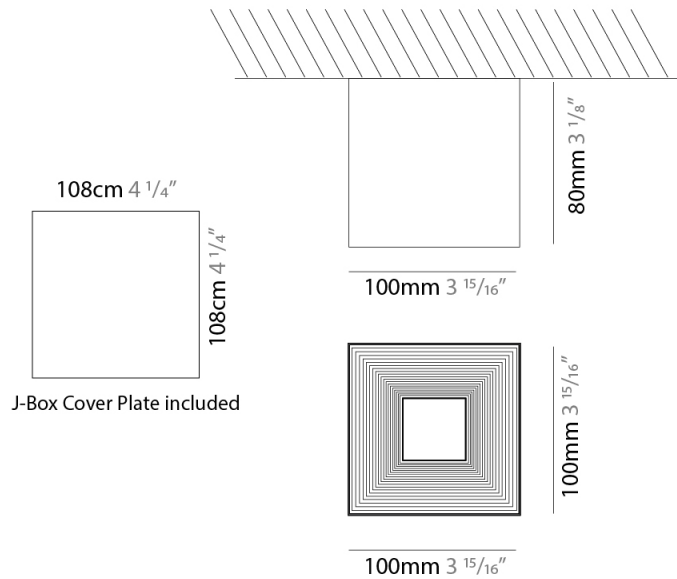

DARMA SURFACE

D42008-

base number   Finish
Options

PROJECT	_____
TYPE	_____
SPECIFIER	_____
QUANTITY	_____
DATE	_____

1. To build a product code in our configurator select the specify button on the base model # product page
2. To build a manual product code on this datasheet choose from the options listed below in blue font and add the suffix to the base model #

GENERAL

Series: Darma _____
Partner: Icone _____
Division: Design _____
Installation: Surface _____
Product Type: Downlight _____
Mounting Location: Ceiling _____
Light Distribution: Direct _____

PHYSICAL

Aperture Sizes - Downlights: 4" _____
Shape: Square _____
Length (mm): 100 _____
Length (in): 3 ¹⁵/₁₆ _____
Width (mm): 100 _____
Width (in): 3 ¹⁵/₁₆ _____
Height (mm): 80 _____
Height (in): 3 ¹/₈ _____
Fixture Finish: WHI / TWH / BGL _____
Fixture Material: Aluminum _____

ELECTRICAL

Lamp Type: LED _____
Input Wattage (W): 17 _____
Dimming: Electronic Low Voltage Dimming _____
Input Voltage (V): 120Vac Direct Line _____

LED

Color Temperature (°K): 3000 _____
Nominal Lumen (lm): 1350 _____
CRI: >90 CRI _____
Lamp Life (hrs): 50000 _____

OPTICAL

RATINGS AND CERTIFICATIONS

Certified By: Certified for North American Standards _____
IP rating: IP20 _____