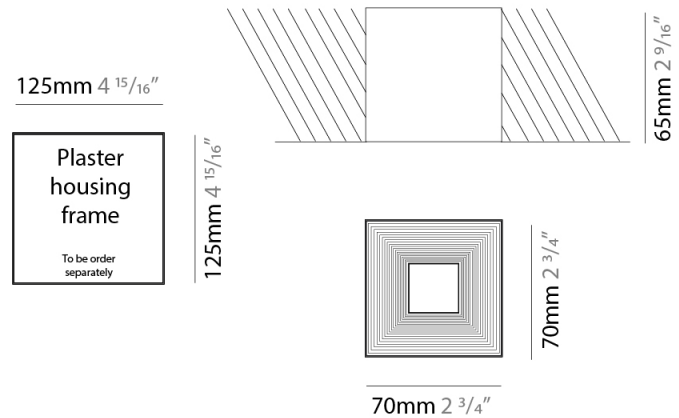

DARMA RECESSED

D46000-WHI

base number

1. To build a product code in our configurator select the specify button on the base model # product page
2. To build a manual product code on this datasheet choose from the options listed below in blue font and add the suffix to the base model #

GENERAL

Series: Darma
Brand: Icone
Division: Design
Mounting Type: Recessed
Mounting Location: Ceiling
Subcategory: Downlight

PHYSICAL

Shape: Square
Length (mm): 70
Length (in): 2 ³/₄
Width (mm): 70
Width (in): 2 ³/₄
Height (mm): 65
Height (in): 2 ⁹/₁₆
Light Distribution: Direct
Weight (kg): 0.99
Weight (lbs): 2.199
Fixture Finish: WHI
Fixture Material: Metal

ELECTRICAL

Lamp Type: LED
Total Output Wattage (W): 8.5
Dimming: Electronic Low Voltage Dimming
Driver Included: No
Input Voltage (V): 120

LED

Color Temperature (°K): 3000
Nominal Lumen (lm): 700
CRI: >90 CRI
Lamp Life (hrs): 50000

OPTICAL

RATINGS AND CERTIFICATIONS

Certified By: Certified for North American Standards
IP rating: IP20

PROJECT	
TYPE	
SPECIFIER	
QUANTITY	
DATE