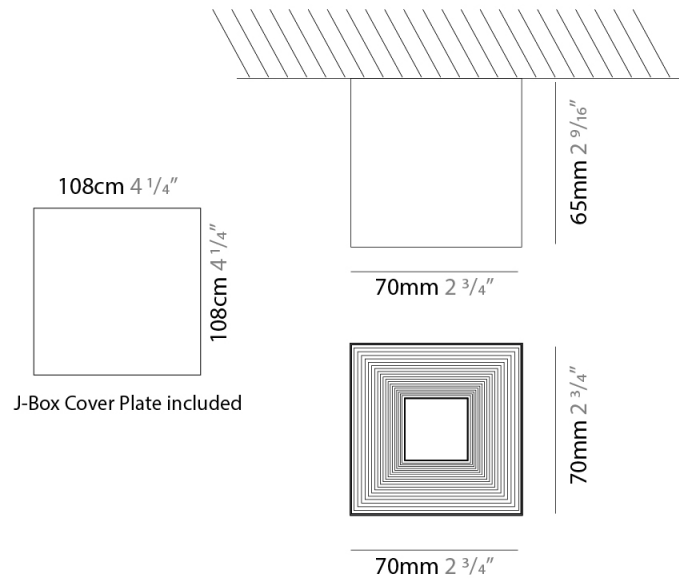

DARMA SURFACE

D42007-

base number   Finish
Options

PROJECT	_____
TYPE	_____
SPECIFIER	_____
QUANTITY	_____
DATE	_____

1. To build a product code in our configurator select the specify button on the base model # product page
2. To build a manual product code on this datasheet choose from the options listed below in blue font and add the suffix to the base model #

GENERAL

Series: Darma
Partner: Icone
Division: Design
Installation: Surface
Product Type: Downlight
Mounting Location: Ceiling
Light Distribution: Direct

PHYSICAL

Aperture Sizes - Downlights: 4"
Shape: Square
Length (mm): 70
Length (in): 2 3/4
Width (mm): 70
Width (in): 2 3/4
Height (mm): 65
Height (in): 2 9/16
Fixture Finish: WHI / TWH / BGL
Fixture Material: Aluminum

ELECTRICAL

Lamp Type: LED
Total Output Wattage (W): 8.5
Dimming: Electronic Low Voltage Dimming
Input Voltage (V): 120Vac Direct Line

LED

Color Temperature (°K): 3000
Nominal Lumen (lm): 700
CRI: >90 CRI
Lamp Life (hrs): 50000

OPTICAL

RATINGS AND CERTIFICATIONS

Certified By: Certified for North American Standards
IP rating: IP20