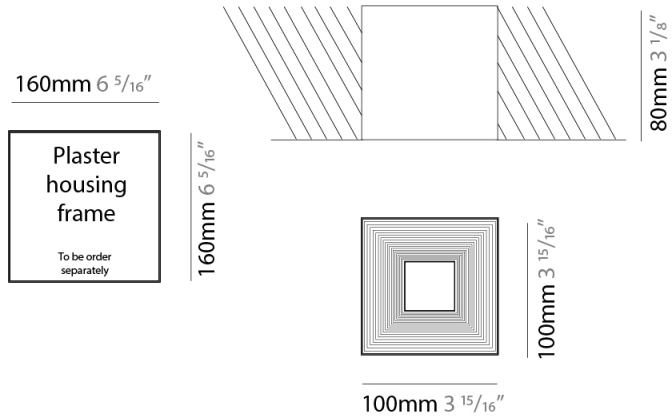

DARMA RECESSED

D46001-WHI

base number

1. To build a product code in our configurator select the specify button on the base model # product page
2. To build a manual product code on this datasheet choose from the options listed below in blue font and add the suffix to the base model #

GENERAL

Series: Darma
Partner: Icone
Division: Design
Installation: Recessed
Product Type: Downlight
Mounting Location: Ceiling
Light Distribution: Direct

PHYSICAL

Aperture Sizes - Downlights: 3"
Shape: Square
Length (mm): 100
Length (in): 3 15/16
Width (mm): 100
Width (in): 3 15/16
Height (mm): 80
Height (in): 3 1/8
Weight (kg): 1.45
Weight (lbs): 3.199
Fixture Finish: WHI
Fixture Material: Metal

ELECTRICAL

Lamp Type: LED
Total Output Wattage (W): 17
Dimming: Electronic Low Voltage Dimming
Input Voltage (V): 120Vac Direct Line

LED

Color Temperature (°K): 3000
Nominal Lumen (lm): 1350
CRI: >90 CRI
Lamp Life (hrs): 50000

OPTICAL

RATINGS AND CERTIFICATIONS

Certified By: Certified for North American Standards
IP rating: IP20

PROJECT	
TYPE	
SPECIFIER	
QUANTITY	
DATE