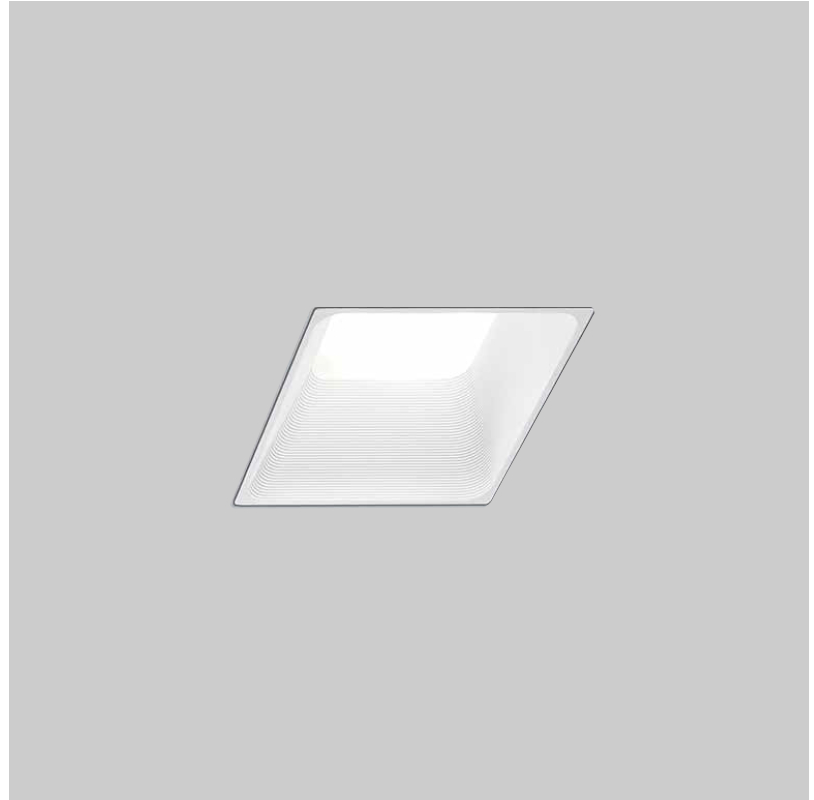

PROJECT
TYPE
SPECIFIER
QUANTITY
DATE

DARMA RECESSED

D46000-WHI

base number

1. To build a product code in our configurator select the specify button on the base model # product page
2. To build a manual product code on this datasheet choose from the options listed below in blue font and add the suffix to the base model #

GENERAL

Series: Darma
Partner: Icone
Division: Design
Installation: Recessed
Product Type: Downlight
Mounting Location: Ceiling
Light Distribution: Direct

PHYSICAL

Aperture Sizes - Downlights: 2"
Shape: Square
Length (mm): 70
Length (in): 2 3/4
Width (mm): 70
Width (in): 2 3/4
Height (mm): 65
Height (in): 2 9/16
Weight (kg): 0.99
Weight (lbs): 2.199
Fixture Finish: WHI
Fixture Material: Metal

ELECTRICAL

Lamp Type: LED
Total Output Wattage (W): 8.5
Dimming: Electronic Low Voltage Dimming
Driver Included: No
Input Voltage (V): 120

LED

Color Temperature (°K): 3000
Nominal Lumen (lm): 700
CRI: >90 CRI
Lamp Life (hrs): 50000

OPTICAL

RATINGS AND CERTIFICATIONS

Certified By: Certified for North American Standards
IP rating: IP20