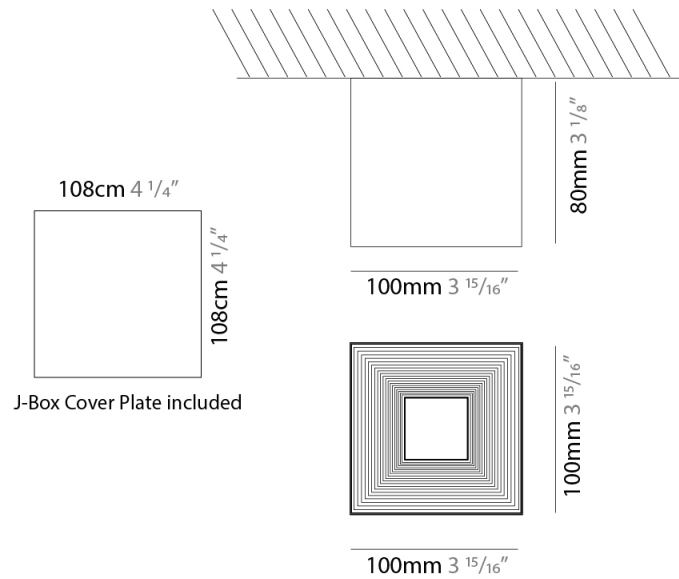

DARMA SURFACE

D42008-

base number   Finish
Options

PROJECT	_____
TYPE	_____
SPECIFIER	_____
QUANTITY	_____
DATE	_____

1. To build a product code in our configurator select the specify button on the base model # product page
2. To build a manual product code on this datasheet choose from the options listed below in blue font and add the suffix to the base model #

GENERAL

Series: Darma _____
Partner: Icone _____
Division: Design _____
Installation: Surface _____
Product Type: Downlight _____
Mounting Location: Ceiling _____
Light Distribution: Direct _____

PHYSICAL

Aperture Sizes - Downlights: 4" _____
Shape: Square _____
Length (mm): 100 _____
Length (in): 3 ¹⁵/₁₆ _____
Width (mm): 100 _____
Width (in): 3 ¹⁵/₁₆ _____
Height (mm): 80 _____
Height (in): 3 ¹/₈ _____
Fixture Finish: WHI / TWH / BGL _____
Fixture Material: Aluminum _____

ELECTRICAL

Lamp Type: LED _____
Input Wattage (W): 17 _____
Dimming: Electronic Low Voltage Dimming _____
Input Voltage (V): 120Vac Direct Line _____

LED

Color Temperature (°K): 3000 _____
Nominal Lumen (lm): 1350 _____
CRI: >90 CRI _____
Lamp Life (hrs): 50000 _____

OPTICAL

RATINGS AND CERTIFICATIONS

Certified By: Certified for North American Standards _____
IP rating: IP20 _____