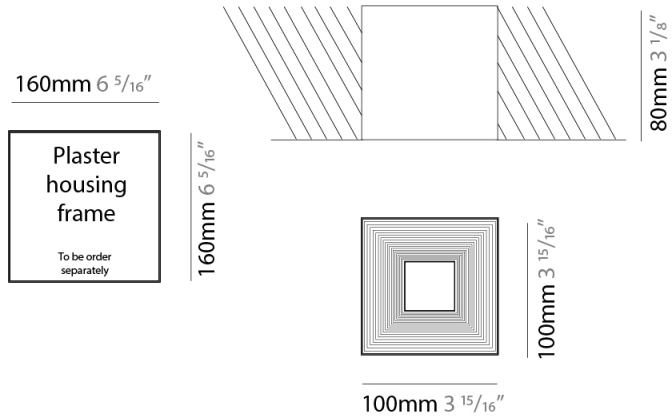

PROJECT	
TYPE	
SPECIFIER	
QUANTITY	
DATE	

DARMA RECESSED

D46001-WHI

base number

1. To build a product code in our configurator select the specify button on the base model # product page
2. To build a manual product code on this datasheet choose from the options listed below in blue font and add the suffix to the base model #

GENERAL

Series: Darma
Partner: Icone
Division: Design
Installation: Recessed
Product Type: Downlight
Mounting Location: Ceiling
Light Distribution: Direct

PHYSICAL

Aperture Sizes - Downlights: 3"
Shape: Square
Length (mm): 100
Length (in): 3 15/16
Width (mm): 100
Width (in): 3 15/16
Height (mm): 80
Height (in): 3 1/8
Weight (kg): 1.45
Weight (lbs): 3.199
Fixture Finish: WHI
Fixture Material: Metal

ELECTRICAL

Lamp Type: LED
Total Output Wattage (W): 17
Dimming: Electronic Low Voltage Dimming
Input Voltage (V): 120Vac Direct Line

LED

Color Temperature (°K): 3000
Nominal Lumen (lm): 1350
CRI: >90 CRI
Lamp Life (hrs): 50000

OPTICAL

RATINGS AND CERTIFICATIONS

Certified By: Certified for North American Standards
IP rating: IP20