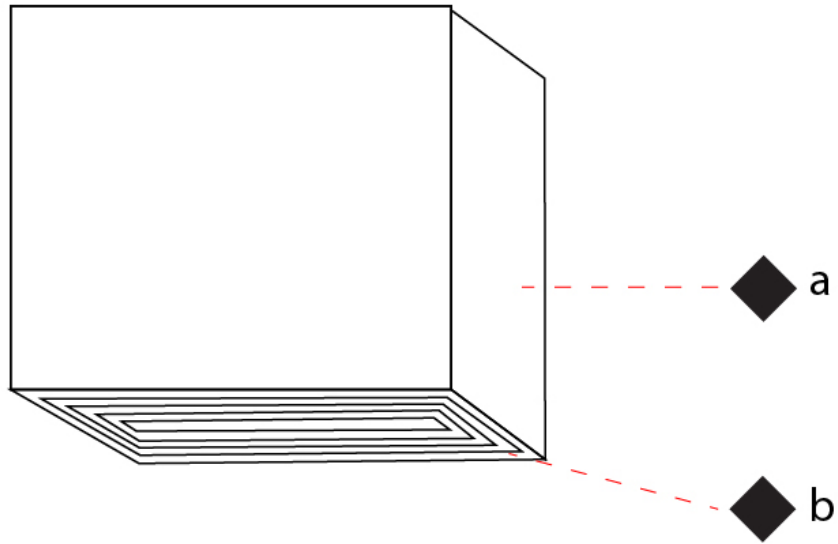

DARMA SURFACE

D42007-

PROJECT _____

TYPE _____

SPECIFIER _____

QUANTITY _____

DATE _____

D