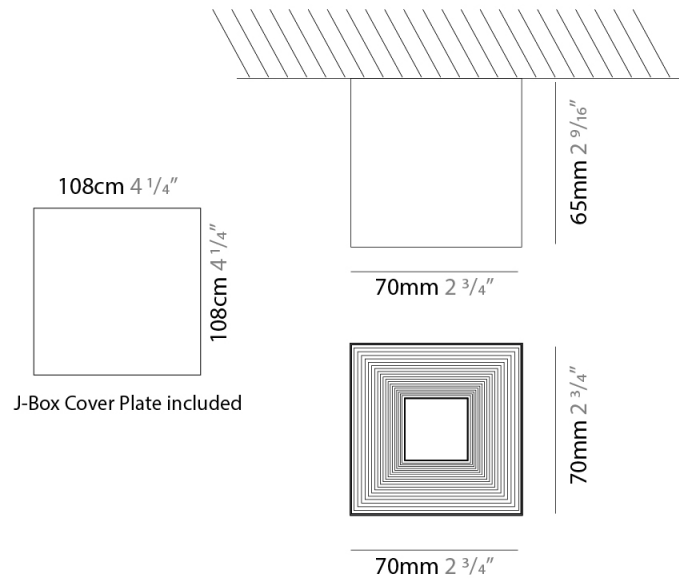

PROJECT	
TYPE	
SPECIFIER	
QUANTITY	
DATE	

DARMA SURFACE

D42007-

base number   Finish
Options

1. To build a product code in our configurator select the specify button on the base model # product page
2. To build a manual product code on this datasheet choose from the options listed below in blue font and add the suffix to the base model #

GENERAL

Series: Darma
Partner: Icone
Division: Design
Installation: Surface
Product Type: Downlight
Mounting Location: Ceiling
Light Distribution: Direct

PHYSICAL

Aperture Sizes - Downlights: 4"
Shape: Square
Length (mm): 70
Length (in): 2 3/4"
Width (mm): 70
Width (in): 2 3/4"
Height (mm): 65
Height (in): 2 9/16"
Fixture Finish: WHI / TWH / BGL
Fixture Material: Aluminum

ELECTRICAL

Lamp Type: LED
Total Output Wattage (W): 8.5
Dimming: Electronic Low Voltage Dimming
Input Voltage (V): 120Vac Direct Line

LED

Color Temperature (°K): 3000
Nominal Lumen (lm): 700
CRI: >90 CRI
Lamp Life (hrs): 50000

OPTICAL

RATINGS AND CERTIFICATIONS

Certified By: Certified for North American Standards
IP rating: IP20