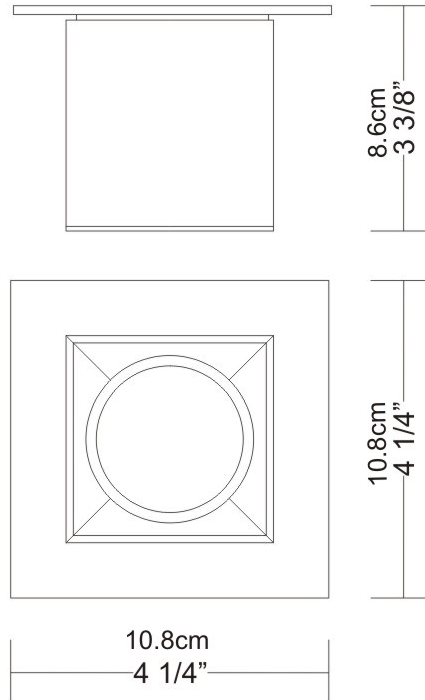

PROJECT	_____
TYPE	_____
SPECIFIER	_____
QUANTITY	_____
DATE	_____

DAU SINGLE SURFACE

D92014-

base number   Finish
Options

1. To build a product code in our configurator select the specify button on the base model # product page
2. To build a manual product code on this datasheet choose from the options listed below in blue font and add the suffix to the base model #

GENERAL

Series: Dau
Subseries: Dau Single
Brand: Milan
Division: Design
Mounting Type: Surface
Mounting Location: Ceiling
Subcategory: Downlight

PHYSICAL

Shape: Cube
Length (mm): 80
Length (in): 3 1/8
Width (mm): 80
Width (in): 3 1/8
Height (mm): 87
Height (in): 3 7/16
Light Distribution: Direct
Weight (kg): 0.82
Weight (lbs): 1.81
[Fixture Finish: BAL / MWL / BSL](#)
Fixture Material: Extruded Aluminum

ELECTRICAL

Number of Lamps: 1
Lamp Type: LED Retrofit
Lamp Shape: MR16
Bulb Included: Bulb Not Included
Max. Wattage Per Lamp (W): 4
Lamp Base: GU10
Input Voltage (V): 120

LED

OPTICAL

RATINGS AND CERTIFICATIONS

Certified By: Certified for North American Standards
IP rating: IP20