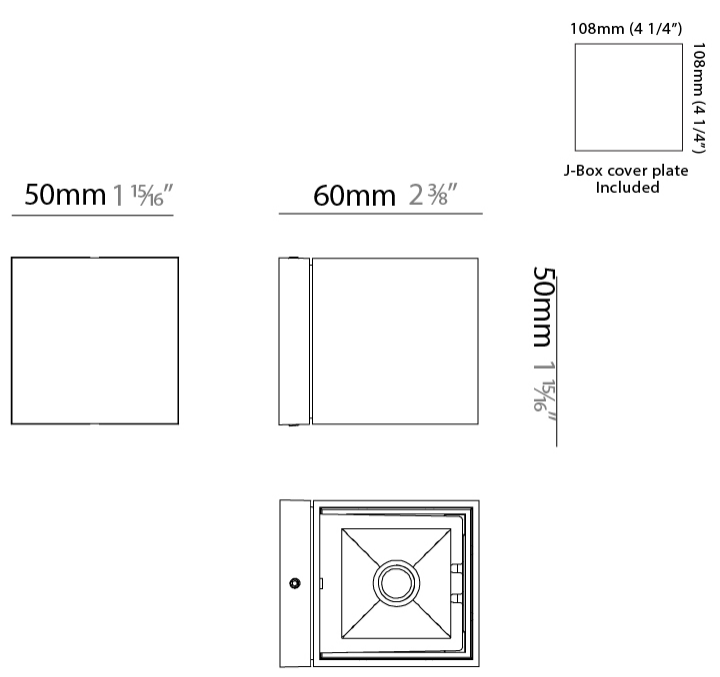

PROJECT	_____
TYPE	_____
SPECIFIER	_____
QUANTITY	_____
DATE	_____

DAU MINI SINGLE SURFACE

D93130R9-

base number   Finish
Options

1. To build a product code in our configurator select the specify button on the base model # product page
2. To build a manual product code on this datasheet choose from the options listed below in blue font and add the suffix to the base model #

GENERAL

Series: Dau _____
Subseries: Dau Mini Single _____
Brand: Milan _____
Division: Design _____
Mounting Type: Surface _____
Mounting Location: Wall _____
Subcategory: Up/Down Light _____

PHYSICAL

Shape: Cube _____
Length (mm): 50 _____
Length (in): 1 ¹⁵/₁₆ _____
Height (mm): 50 _____
Height (in): 1 ¹⁵/₁₆ _____
Extension (mm): 60 _____
Extension (in): 2 ³/₈ _____
Light Distribution: Direct / Indirect _____
Fixture Finish: CHR / MBL / MWL _____
Fixture Material: Extruded Aluminum _____

ELECTRICAL

Lamp Type: LED _____
Total Output Wattage (W): 10 _____
Dimming: Electronic Low Voltage Dimming _____
Input Voltage (V): 120Vac Direct Line _____

LED

Number of LEDs: 2 _____
Color Temperature (°K): 3000 _____
Max. Delivered Lumen (lm): 1000 _____
CRI: >90 CRI _____

OPTICAL

RATINGS AND CERTIFICATIONS

Certified By: Certified for North American Standards _____
IP rating: IP20 _____