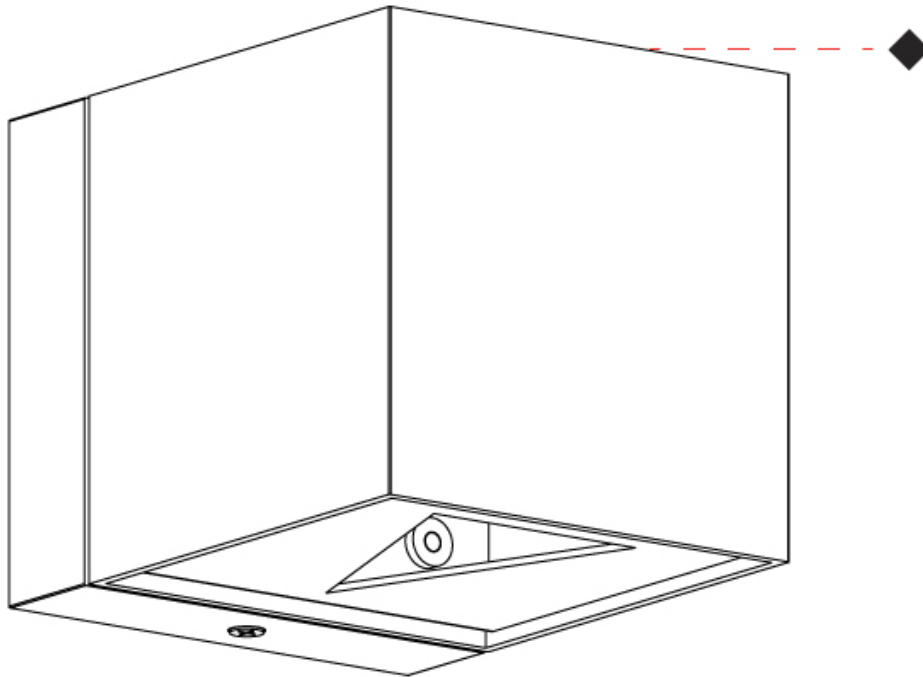

DAU SINGLE SURFACE

D93041-

PROJECT	_____
TYPE	_____
SPECIFIER	_____
QUANTITY	_____
DATE	_____