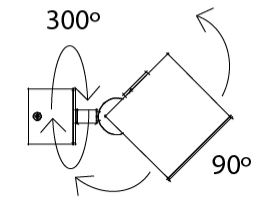

DAU SINGLE SURFACE

D92019-

base number   Finish
Options

PROJECT	_____
TYPE	_____
SPECIFIER	_____
QUANTITY	_____
DATE	_____

1. To build a product code in our configurator select the specify button on the base model # product page
2. To build a manual product code on this datasheet choose from the options listed below in blue font and add the suffix to the base model #

GENERAL

Series: Dau _____
Subseries: Dau Single _____
Brand: Milan _____
Division: Design _____
Mounting Type: Surface _____
Subcategory: Spots _____

PHYSICAL

Shape: Cube _____
Length (mm): 80 _____
Length (in): 3 1/8 _____
Width (mm): 83 _____
Width (in): 3 1/4 _____
Height (mm): 80 _____
Height (in): 3 1/8 _____
Max. Overall Height (mm): 160 _____
Max. Overall Height (in): 6 5/16 _____
Light Distribution: Adjustable / Direct _____
Weight (kg): 0.82 _____
Weight (lbs): 1.81 _____
Fixture Finish: [BAL](#) / [MWL](#) / [BSL](#) _____
Fixture Material: Extruded Aluminum _____

ELECTRICAL

Number of Lamps: 1 _____
Lamp Type: LED Retrofit _____
Lamp Shape: MR16 _____
Bulb Included: Bulb Not Included _____
Max. Wattage Per Lamp (W): 4 _____
Lamp Base: GU10 _____
Input Voltage (V): 120 _____

LED

OPTICAL

RATINGS AND CERTIFICATIONS

Certified By: Certified for North American Standards _____
IP rating: IP20 _____