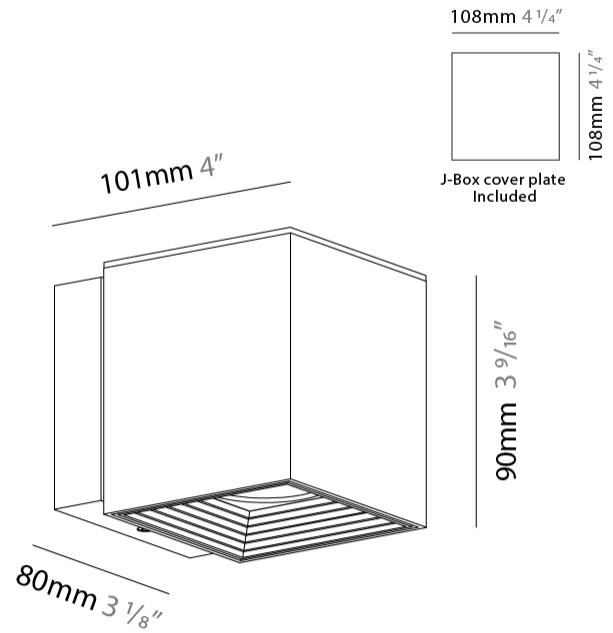

PROJECT	_____
TYPE	_____
SPECIFIER	_____
QUANTITY	_____
DATE	_____

DAU SINGLE SURFACE

D93189R9-

base number   Finish
Options

1. To build a product code in our configurator select the specify button on the base model # product page
2. To build a manual product code on this datasheet choose from the options listed below in blue font and add the suffix to the base model #

GENERAL

Series: Dau
Subseries: Dau Single
Brand: Milan
Division: Design
Mounting Type: Surface
Mounting Location: Wall
Subcategory: Downlight

PHYSICAL

Shape: Cube
Length (mm): 80
Length (in): 3 1/8
Height (mm): 90
Depth (mm): 101
Height (in): 3 9/16
Depth (in): 4
Extension (mm): 114
Extension (in): 4 1/2
Light Distribution: Direct
Fixture Finish: [BAL / MWL / BSL](#)
Fixture Material: Extruded Aluminum

ELECTRICAL

Lamp Type: LED
Input Wattage (W): 10
Total Output Wattage (W): 9.3
Dimming: Tri-Mode (Non-Dimming and Phase Dimming (120Vac only) and 0-10V Dimming)
Driver Included: Yes
Driver Location: Integrated
Driver Type: Constant Current - 120Vac
Driver Class: Class 2
Input Voltage (V): 120 - 277
Constant Current (MA): 350
Upon Request: Not included - see components) Remote: 0-10Vdc dimming / Phase dimming @120Vac only / 277Vac

LED

Number of LEDs: 1
Color Temperature (°K): 3000
Max. Delivered Lumen (lm): 956
CRI: >90 CRI
Lamp Life (hrs): 50000

OPTICAL

RATINGS AND CERTIFICATIONS

Certified By: Certified for North American Standards
IP rating: IP44