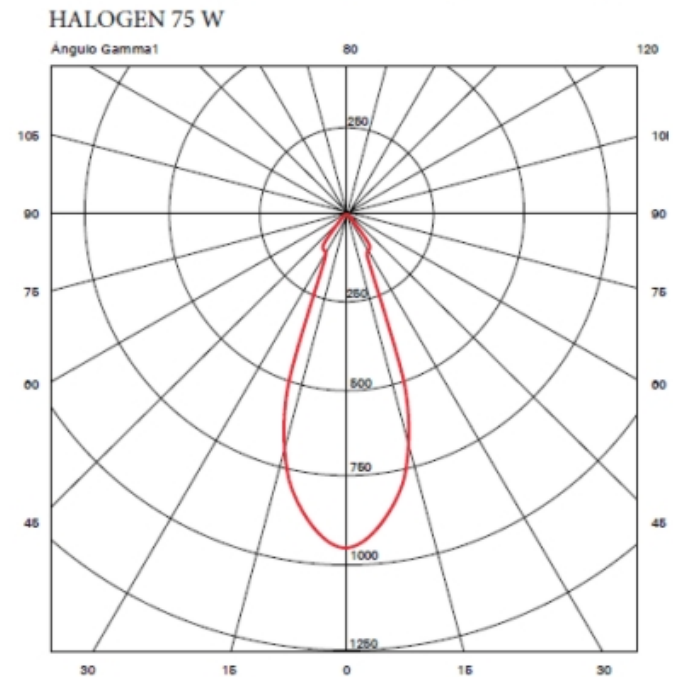

DAU SINGLE SURFACE

D92014-

PROJECT	
TYPE	
SPECIFIER	
QUANTITY	
DATE	

D