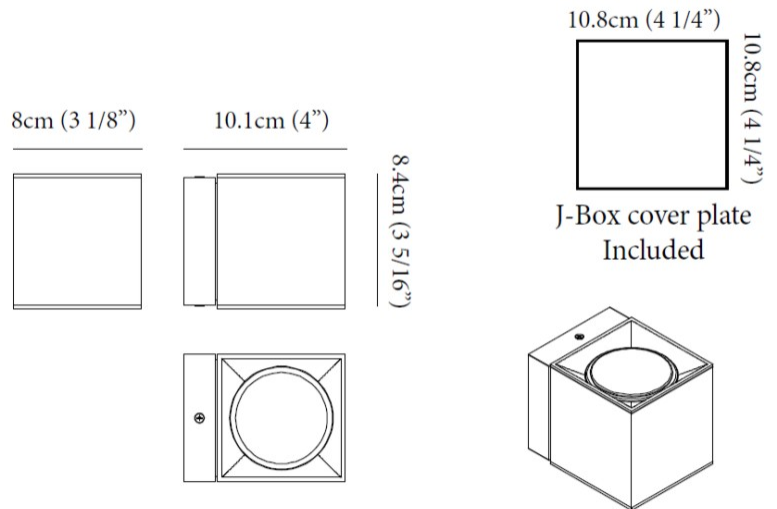

DAU SINGLE COVERED SURFACE

D93081-

base number _____
Finish _____
Options _____

1. To build a product code in our configurator select the specify button on the base model # product page
2. To build a manual product code on this datasheet choose from the options listed below in blue font and add the suffix to the base model #

GENERAL

Series: Dau _____
Subseries: Dau Single Covered _____
Partner: Milan _____
Division: Design _____
Installation: Surface _____
Product Type: Downlight _____
Mounting Location: Wall _____
Light Distribution: Direct _____

PHYSICAL

Aperture Sizes - Downlights: 3" _____
Shape: Cube _____
Length (mm): 80 _____
Length (in): 3 1/8 _____
Height (mm): 84 _____
Depth (mm): 101 _____
Height (in): 3 2/5 _____
Depth (in): 4 _____
Extension (mm): 101 _____
Extension (in): 4 _____
Weight (kg): 0.82 _____
Weight (lbs): 1.81 _____
Fixture Finish: BAL / MWL / BSL _____
Fixture Material: Extruded Aluminum _____

ELECTRICAL

Number of Lamps: 1 _____
Lamp Type: LED Retrofit _____
Lamp Shape: MR16 _____
Bulb Included: Bulb Not Included _____
Max. Wattage Per Lamp (W): 4 _____
Lamp Base: GU10 _____
Input Voltage (V): 120Vac Direct Line _____

LED

OPTICAL

RATINGS AND CERTIFICATIONS

Certified By: Certified for North American Standards _____
IP rating: IP20 _____