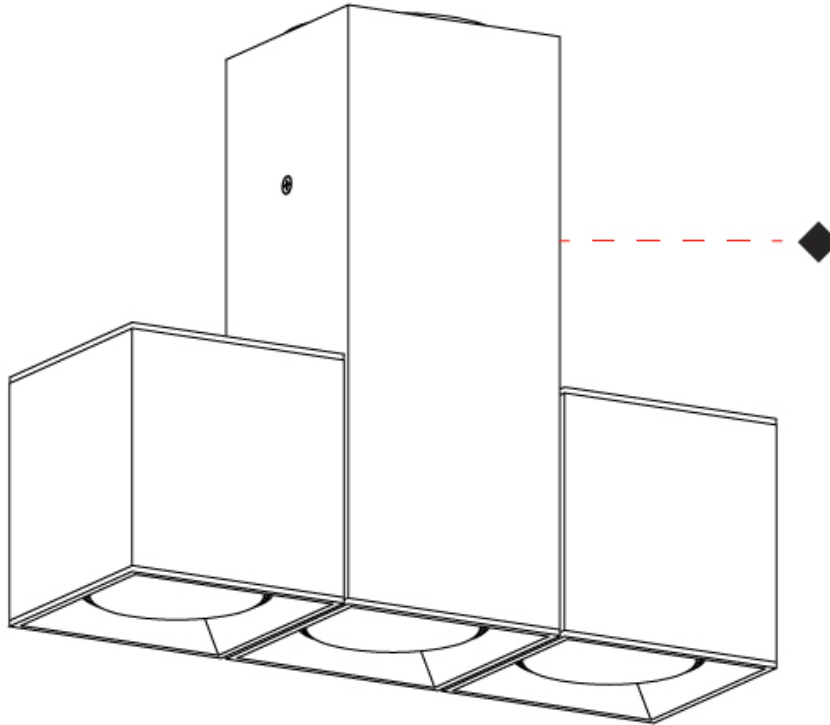

DAU 3 LIGHT LINEAR SURFACE

D92030-

PROJECT	_____
TYPE	_____
SPECIFIER	_____
QUANTITY	_____
DATE	_____

D