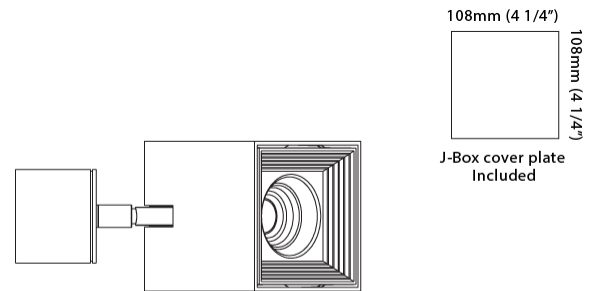

PROJECT	
TYPE	
SPECIFIER	
QUANTITY	
DATE	

DAU SINGLE ADJUSTABLE SURFACE

D92188R9-

base number Finish
Options

1. To build a product code in our configurator select the specify button on the base model # product page
2. To build a manual product code on this datasheet choose from the options listed below in blue font and add the suffix to the base model #

GENERAL

Series: Dau
Subseries: Dau Single Adjustable
Partner: Milan
Division: Design
Installation: Surface
Product Type: Spots
Light Distribution: Adjustable

PHYSICAL

Shape: Cube
Length (mm): 80
Length (in): 3 1/8
Width (mm): 80
Width (in): 3 1/8
Height (mm): 86
Height (in): 3 3/8
Max. Overall Height (mm): 164
Max. Overall Height (in): 6 1/2
Fixture Finish: BAL / MWL / BSL
Fixture Material: Extruded Aluminum

ELECTRICAL

Lamp Type: LED
Input Wattage (W): 10
Total Output Wattage (W): 9.3
Dimming: Tri-Mode (Non-Dimming and Phase Dimming (120Vac only) and 0-10V Dimming)
Driver Included: No
Driver Location: Remote
Driver Type: Constant Current - 120 / 277Vac
Driver Class: Class 2
Input Voltage (V): 120 - 277
Constant Current (MA): 350

LED

Number of LEDs: 1
Color Temperature (°K): 3000
Max. Delivered Lumen (lm): 956
CRI: >90 CRI
Lamp Life (hrs): 50000

OPTICAL

Optic°: 50
Adjustability: Rotational 300°; Tilt 90°

RATINGS AND CERTIFICATIONS

Certified By: Certified for North American Standards
IP rating: IP20