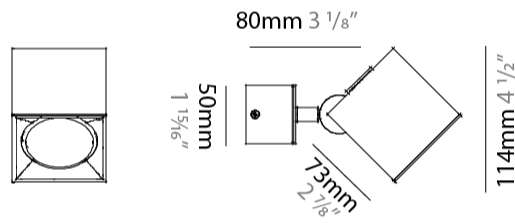

DAU SINGLE SURFACE

D92019-

base number   Finish
Options

1. To build a product code in our configurator select the specify button on the base model # product page
2. To build a manual product code on this datasheet choose from the options listed below in blue font and add the suffix to the base model #

GENERAL

Series: Dau
Subseries: Dau Single
Partner: Milan
Division: Design
Installation: Surface
Product Type: Spots
Mounting Location: Ceiling
Light Distribution: Adjustable / Direct

PHYSICAL

Shape: Cube
Length (mm): 80
Length (in): 3 1/8
Width (mm): 83
Width (in): 3 1/4
Height (mm): 80
Height (in): 3 1/8
Max. Overall Height (mm): 160
Max. Overall Height (in): 6 5/16
Weight (kg): 0.82
Weight (lbs): 1.81
[Fixture Finish: BAL / MWL / BSL](#)
Fixture Material: Extruded Aluminum

ELECTRICAL

Number of Lamps: 1
Lamp Type: LED Retrofit
Lamp Shape: MR16
Bulb Included: Bulb Not Included
Max. Wattage Per Lamp (W): 4
Lamp Base: GU10
Input Voltage (V): 120

LED

OPTICAL

RATINGS AND CERTIFICATIONS

Certified By: Certified for North American Standards
IP rating: IP20

PROJECT	_____
TYPE	_____
SPECIFIER	_____
QUANTITY	_____
DATE	_____