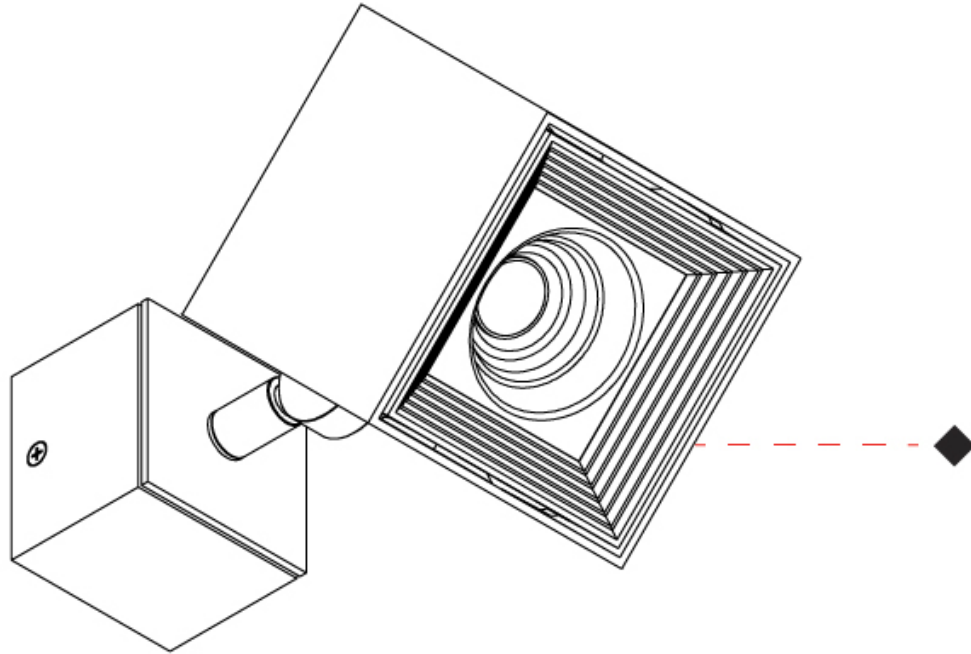

DAU SINGLE ADJUSTABLE SURFACE

D92188R9-

PROJECT	_____
TYPE	_____
SPECIFIER	_____
QUANTITY	_____
DATE	_____

D