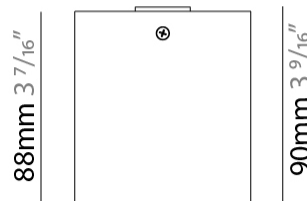

#### PHYSICAL

Aperture Sizes - Downlights: 3"  
 Shape: Cube  
 Length (mm): 80  
 Length (in): 3 1/8"  
 Width (mm): 80  
 Width (in): 3 1/8"  
 Height (mm): 91  
 Height (in): 3 9/16"  
 Fixture Finish: BAL / MWL / BSL  
 Fixture Material: Extruded Aluminum

#### RATINGS AND CERTIFICATIONS

Certified By: Certified for North American Standards  
 IP rating: IP20

80mm 3 1/8"

80mm 3 1/8"