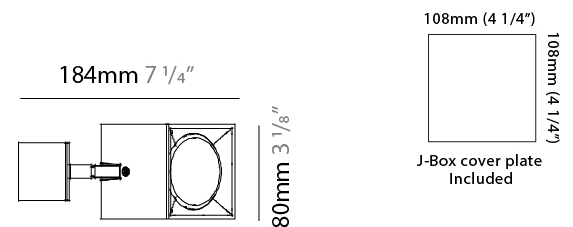

DAU SINGLE SURFACE

D92019- : D92019-BSL

base number

PROJECT	
TYPE	
SPECIFIER	
QUANTITY	
DATE	

1. To build a product code in our configurator select the specify button on the base model # product page
2. To build a manual product code on this datasheet choose from the options listed below in blue font and add the suffix to the base model #

GENERAL

Series: Dau
Subseries: Dau Single
Partner: Milan
Division: Design
Installation: Surface
Product Type: Spots
Mounting Location: Ceiling
Light Distribution: Adjustable / Direct

PHYSICAL

Shape: Cube
Length (mm): 80
Length (in): 3 1/8
Width (mm): 83
Width (in): 3 1/4
Height (mm): 80
Height (in): 3 1/8
Max. Overall Height (mm): 160
Max. Overall Height (in): 6 5/16
Weight (kg): 0.82
Weight (lbs): 1.81
Fixture Material: Extruded Aluminum

ELECTRICAL

Number of Lamps: 1
Lamp Type: LED Retrofit
Lamp Shape: MR16
Bulb Included: Bulb Not Included
Total Output Wattage (W): 4
Max. Wattage Per Lamp (W): 4
Lamp Base: GU10
Input Voltage (V): 120

LED

OPTICAL

RATINGS AND CERTIFICATIONS

Certified By: CSA Certified to UL and CSA Standards
IP rating: IP20