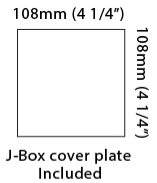

DAU SINGLE SURFACE

D92126R9-

base number Finish
Options

PROJECT
TYPE
SPECIFIER
QUANTITY
DATE

1. To build a product code in our configurator select the specify button on the base model # product page
2. To build a manual product code on this datasheet choose from the options listed below in blue font and add the suffix to the base model #

GENERAL

Series: Dau
Subseries: Dau Single
Partner: Milan
Division: Design
Installation: Surface
Product Type: Downlight
Mounting Location: Ceiling
Light Distribution: Direct

PHYSICAL

Aperture Sizes - Downlights: 3"
Shape: Cube
Length (mm): 80
Length (in): 3 1/8"
Width (mm): 80
Width (in): 3 1/8"
Height (mm): 91
Height (in): 3 9/16"
Fixture Finish: BAL / MWL / BSL
Fixture Material: Extruded Aluminum

ELECTRICAL

Lamp Type: LED
Input Wattage (W): 10
Total Output Wattage (W): 9.3
Dimming: Tri-Mode (Non-Dimming and Phase Dimming (120Vac only) and 0-10V Dimming)
Driver Included: No
Driver Location: Remote
Driver Type: Constant Current
Input Voltage (V): 120 - 277
Constant Current (MA): 350

LED

Number of LEDs: 1
Color Temperature (°K): 3000
Max. Delivered Lumen (lm): 956
CRI: >90 CRI
Lamp Life (hrs): 50000

OPTICAL

RATINGS AND CERTIFICATIONS

Certified By: Certified for North American Standards
IP rating: IP20

80mm 3 1/8"

80mm 3 1/8"