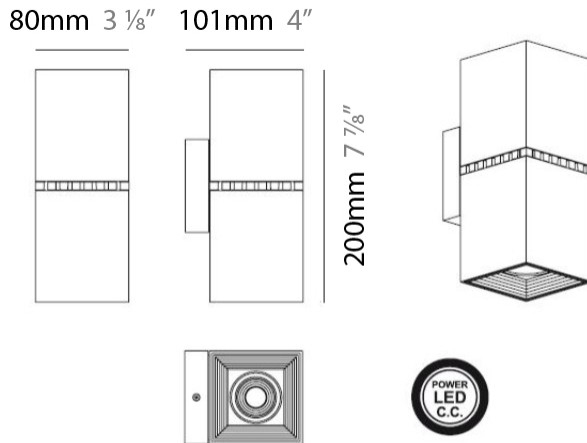

DAU DOUBLE SURFACE

D93195R9-

base number _____
Finish Options _____

1. To build a product code in our configurator select the specify button on the base model # product page
2. To build a manual product code on this datasheet choose from the options listed below in blue font and add the suffix to the base model #

GENERAL

Series: Dau _____
Subseries: Dau Double _____
Partner: Milan _____
Division: Design _____
Installation: Surface _____
Product Type: Wall Surface _____
Mounting Location: Wall _____
Light Distribution: Direct / Indirect _____

PHYSICAL

Shape: Rectangle _____
Length (mm): 80 _____
Length (in): 3 1/8" _____
Height (mm): 200 _____
Depth (mm): 101 _____
Height (in): 7 7/8" _____
Depth (in): 4 _____
Extension (mm): 101 _____
Extension (in): 4 _____
Fixture Finish: [BAL](#) / [MWL](#) / [BSL](#) _____
Fixture Material: Extruded Aluminum _____

ELECTRICAL

Lamp Type: LED _____
Total Output Wattage (W): 18.6 _____
Dimming: Electronic Low Voltage Dimming _____
Input Voltage (V): 120 _____

LED

Number of LEDs: 2 _____
Color Temperature (°K): 3000 _____
Nominal Lumen (lm): 1912 _____
CRI: >90 CRI _____
Lamp Life (hrs): 50000 _____

OPTICAL

RATINGS AND CERTIFICATIONS

Certified By: Certified for North American Standards _____
IP rating: IP20 _____