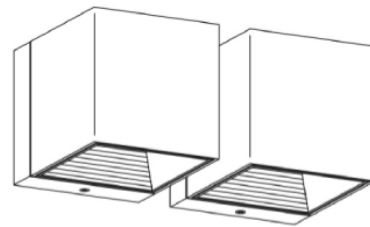

PROJECT _____
TYPE _____
SPECIFIER _____
QUANTITY _____
DATE _____

DAU 2 LIGHT LINEAR SURFACE

D93241-

base number _____
Finish _____
Options _____

1. To build a product code in our configurator select the specify button on the base model # product page
2. To build a manual product code on this datasheet choose from the options listed below in blue font and add the suffix to the base model #

GENERAL

Series: Dau _____
Subseries: Dau 2 light Linear _____
Partner: Milan _____
Division: Design _____
Installation: Surface _____
Product Type: Wall Surface _____
Mounting Location: Wall _____
Light Distribution: Direct / Indirect _____

PHYSICAL

Shape: Rectangle _____
Length (mm): 80 _____
Length (in): 3 1/8 _____
Height (mm): 80 _____
Depth (mm): 101 _____
Height (in): 3 1/8 _____
Depth (in): 4 _____
Fixture Finish: [BAL / MWL / BSL](#) _____
Fixture Material: Extruded Aluminum _____

ELECTRICAL

Lamp Type: LED _____
Input Wattage (W): 28 _____
Dimming: Electronic Low Voltage Dimming _____
Input Voltage (V): 120Vac Direct Line _____

LED

Number of LEDs: 4 _____
Color Temperature (°K): 3000 _____
Max. Delivered Lumen (lm): 1330 _____
CRI: >90 CRI _____
Lamp Life (hrs): 50000 _____

OPTICAL

RATINGS AND CERTIFICATIONS

Certified By: Certified for North American Standards _____
IP rating: IP20 _____