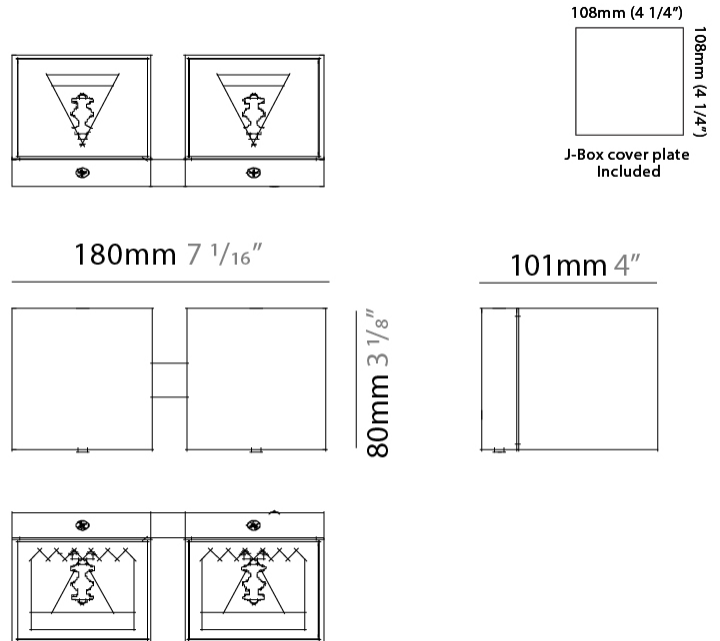

DAU DOUBLE SURFACE

D93095-

base number   Finish
Options

PROJECT	_____
TYPE	_____
SPECIFIER	_____
QUANTITY	_____
DATE	_____

1. To build a product code in our configurator select the specify button on the base model # product page
2. To build a manual product code on this datasheet choose from the options listed below in blue font and add the suffix to the base model #

GENERAL

Series: Dau _____
Subseries: Dau Double _____
Partner: Milan _____
Division: Design _____
Installation: Surface _____
Product Type: Wall Surface _____
Mounting Location: Wall _____
Light Distribution: Direct / Indirect _____

PHYSICAL

Shape: Rectangle _____
Length (mm): 180 _____
Length (in): 7 1/16 _____
Height (mm): 80 _____
Depth (mm): 101 _____
Height (in): 3 1/8 _____
Depth (in): 4 _____
Extension (mm): 101 _____
Extension (in): 4 _____
Fixture Finish: [BAL](#) / [MWL](#) / [BSL](#) _____
Fixture Material: Extruded Aluminum _____

ELECTRICAL

Number of Lamps: 2 _____
Lamp Type: LED Retrofit _____
Lamp Shape: T4 _____
Bulb Included: Bulb Not Included _____
Max. Wattage Per Lamp (W): 3.5 _____
Lamp Base: G9 _____
Input Voltage (V): 120Vac Direct Line _____

LED

OPTICAL

RATINGS AND CERTIFICATIONS

Certified By: Certified for North American Standards _____
IP rating: IP20 _____