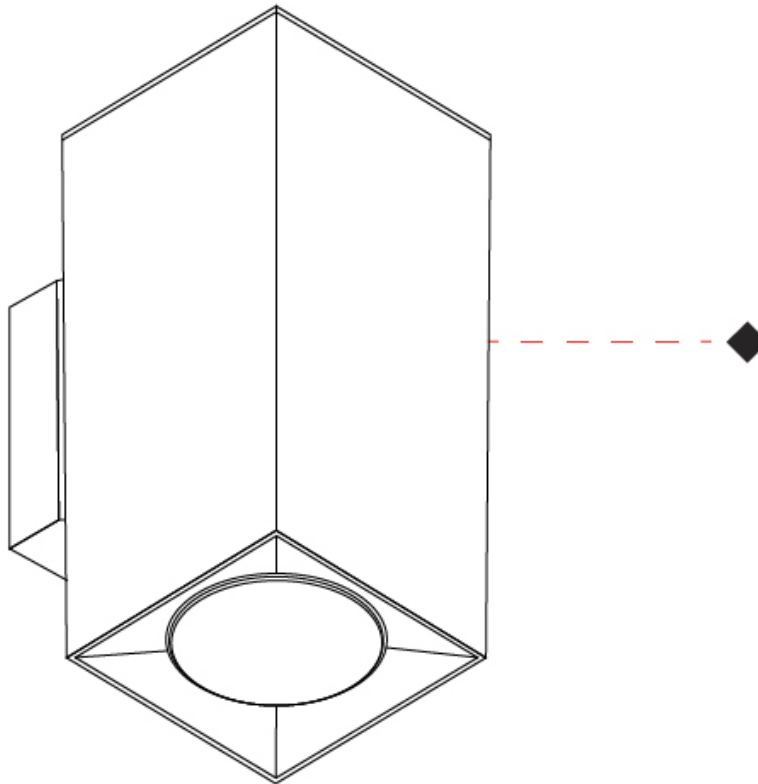

DAU SINGLE SURFACE

D93044- : D93044-BAL

PROJECT

TYPE

SPECIFIER

QUANTITY

DATE

D