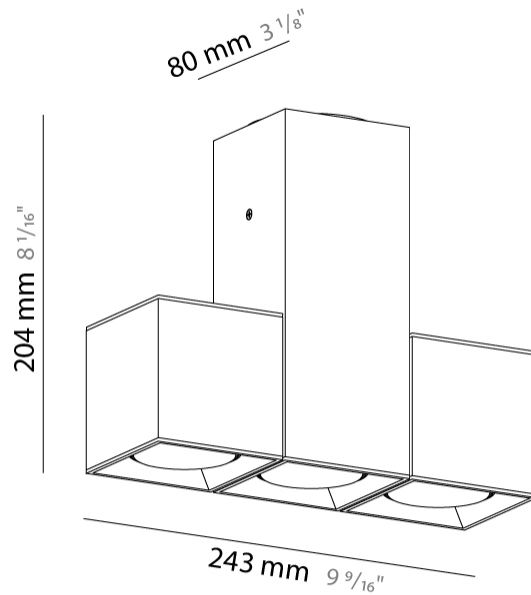

PROJECT	_____
TYPE	_____
SPECIFIER	_____
QUANTITY	_____
DATE	_____

DAU 3 LIGHT LINEAR SURFACE

D92030-

base number   Finish
Options

1. To build a product code in our configurator select the specify button on the base model # product page
2. To build a manual product code on this datasheet choose from the options listed below in blue font and add the suffix to the base model #

GENERAL

Series: Dau _____
Subseries: Dau 3 light Linear _____
Partner: Milan _____
Division: Design _____
Installation: Surface _____
Product Type: Downlight _____
Mounting Location: Ceiling _____
Light Distribution: Adjustable _____

PHYSICAL

Aperture Sizes - Downlights: 2" _____
Shape: Abstract _____
Length (mm): 243 _____
Length (in): 9 1/2 _____
Width (mm): 80 _____
Width (in): 3 1/8 _____
Height (mm): 204 _____
Height (in): 8 _____
Weight (kg): 1.63 _____
Weight (lbs): 3.59 _____
Fixture Finish: [BAL](#) / [MWL](#) / [BSL](#) _____
Fixture Material: Extruded Aluminum _____

ELECTRICAL

Number of Lamps: 3 _____
Lamp Type: LED Retrofit _____
Lamp Shape: MR16 _____
Bulb Included: Bulb Not Included _____
Max. Wattage Per Lamp (W): 4 _____
Lamp Base: GU10 _____
Input Voltage (V): 120 _____

LED

OPTICAL

Adjustability: Rotational; Tilt 300° _____

RATINGS AND CERTIFICATIONS

Certified By: Certified for North American Standards _____
IP rating: IP20 _____