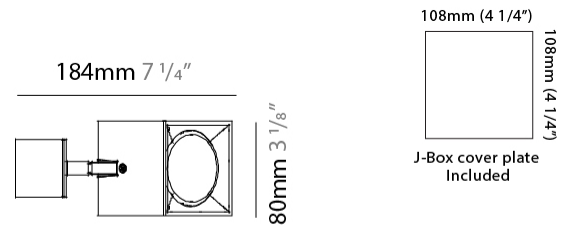

DAU SINGLE SURFACE

D92019-

base number   Finish
Options

1. To build a product code in our configurator select the specify button on the base model # product page
2. To build a manual product code on this datasheet choose from the options listed below in blue font and add the suffix to the base model #

GENERAL

Series: Dau
Subseries: Dau Single
Partner: Milan
Division: Design
Installation: Surface
Product Type: Spots
Mounting Location: Ceiling
Light Distribution: Adjustable / Direct

PHYSICAL

Shape: Cube
Length (mm): 80
Length (in): 3 1/8
Width (mm): 83
Width (in): 3 1/4
Height (mm): 80
Height (in): 3 1/8
Max. Overall Height (mm): 160
Max. Overall Height (in): 6 5/16
Weight (kg): 0.82
Weight (lbs): 1.81
[Fixture Finish: BAL / MWL / BSL](#)
Fixture Material: Extruded Aluminum

ELECTRICAL

Number of Lamps: 1
Lamp Type: LED Retrofit
Lamp Shape: MR16
Bulb Included: Bulb Not Included
Max. Wattage Per Lamp (W): 4
Lamp Base: GU10
Input Voltage (V): 120

LED

OPTICAL

RATINGS AND CERTIFICATIONS

Certified By: Certified for North American Standards
IP rating: IP20

PROJECT	_____
TYPE	_____
SPECIFIER	_____
QUANTITY	_____
DATE	_____