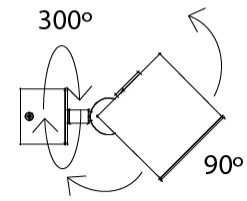

DAU SINGLE SURFACE

D92019-

base number   Finish
Options

1. To build a product code in our configurator select the specify button on the base model # product page
2. To build a manual product code on this datasheet choose from the options listed below in blue font and add the suffix to the base model #

GENERAL

Series: Dau
Subseries: Dau Single
Partner: Milan
Division: Design
Installation: Surface
Product Type: Spots
Mounting Location: Ceiling
Light Distribution: Adjustable / Direct

PHYSICAL

Shape: Cube
Length (mm): 80
Length (in): 3 1/8
Width (mm): 83
Width (in): 3 1/4
Height (mm): 80
Height (in): 3 1/8
Max. Overall Height (mm): 160
Max. Overall Height (in): 6 5/16
Weight (kg): 0.82
Weight (lbs): 1.81
[Fixture Finish: BAL / MWL / BSL](#)
Fixture Material: Extruded Aluminum

ELECTRICAL

Number of Lamps: 1
Lamp Type: LED Retrofit
Lamp Shape: MR16
Bulb Included: Bulb Not Included
Max. Wattage Per Lamp (W): 4
Lamp Base: GU10
Input Voltage (V): 120

LED

OPTICAL

RATINGS AND CERTIFICATIONS

Certified By: Certified for North American Standards
IP rating: IP20

PROJECT	_____
TYPE	_____
SPECIFIER	_____
QUANTITY	_____
DATE	_____