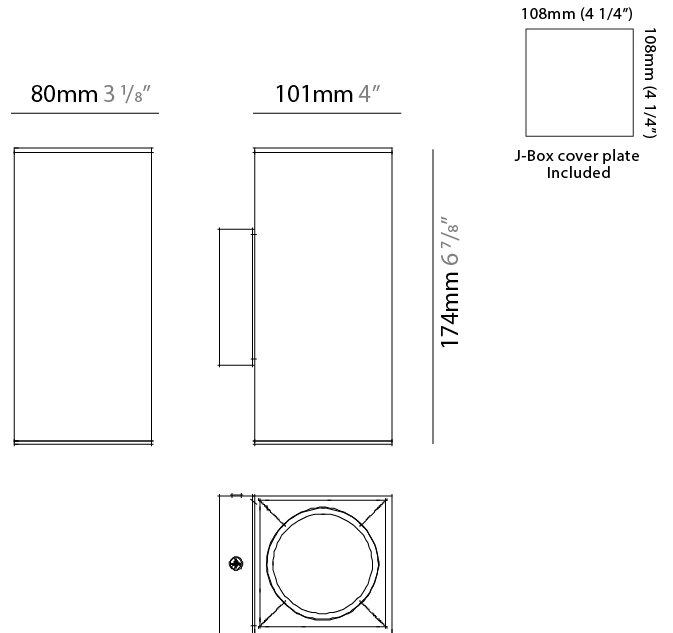

DAU SINGLE SURFACE

D93044- : D93044-BAL

base number

1. To build a product code in our configurator select the specify button on the base model # product page
2. To build a manual product code on this datasheet choose from the options listed below in blue font and add the suffix to the base model #

GENERAL

Series: Dau _____
Subseries: Dau Single _____
Partner: Milan _____
Division: Design _____
Installation: Surface _____
Product Type: Wall Surface _____
Mounting Location: Wall _____
Light Distribution: Direct / Indirect _____

PHYSICAL

Shape: Rectangle _____
Length (mm): 80 _____
Length (in): 3 1/8 _____
Height (mm): 174 _____
Depth (mm): 101 _____
Height (in): 6 7/8 _____
Depth (in): 4 _____
Extension (mm): 101 _____
Extension (in): 4 _____
Weight (kg): 1.23 _____
Weight (lbs): 2.71 _____
Fixture Material: Extruded Aluminum _____

ELECTRICAL

Number of Lamps: 2 _____
Lamp Type: LED Retrofit _____
Lamp Shape: MR16 _____
Bulb Included: Bulb Not Included _____
Total Output Wattage (W): 10 _____
Max. Wattage Per Lamp (W): 5 _____
Lamp Base: GU10 _____
Input Voltage (V): 120Vac Direct Line _____

LED

OPTICAL

RATINGS AND CERTIFICATIONS

Certified By: CSA Certified to UL and CSA Standards _____
IP rating: IP20 _____