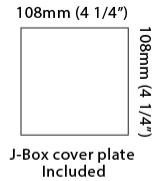

PROJECT _____
TYPE _____
SPECIFIER _____
QUANTITY _____
DATE _____

DAU 2 LIGHT LINEAR SURFACE

D93241-

base number _____
Finish _____
Options _____

1. To build a product code in our configurator select the specify button on the base model # product page
2. To build a manual product code on this datasheet choose from the options listed below in blue font and add the suffix to the base model #

GENERAL

Series: Dau _____
Subseries: Dau 2 light Linear _____
Partner: Milan _____
Division: Design _____
Installation: Surface _____
Product Type: Wall Surface _____
Mounting Location: Wall _____
Light Distribution: Direct / Indirect _____

PHYSICAL

Shape: Rectangle _____
Length (mm): 80 _____
Length (in): 3 1/8 _____
Height (mm): 80 _____
Depth (mm): 101 _____
Height (in): 3 1/8 _____
Depth (in): 4 _____
Fixture Finish: [BAL / MWL / BSL](#) _____
Fixture Material: Extruded Aluminum _____

ELECTRICAL

Lamp Type: LED _____
Input Wattage (W): 28 _____
Dimming: Electronic Low Voltage Dimming _____
Input Voltage (V): 120Vac Direct Line _____

LED

Number of LEDs: 4 _____
Color Temperature (°K): 3000 _____
Max. Delivered Lumen (lm): 1330 _____
CRI: >90 CRI _____
Lamp Life (hrs): 50000 _____

OPTICAL

RATINGS AND CERTIFICATIONS

Certified By: Certified for North American Standards _____
IP rating: IP20 _____