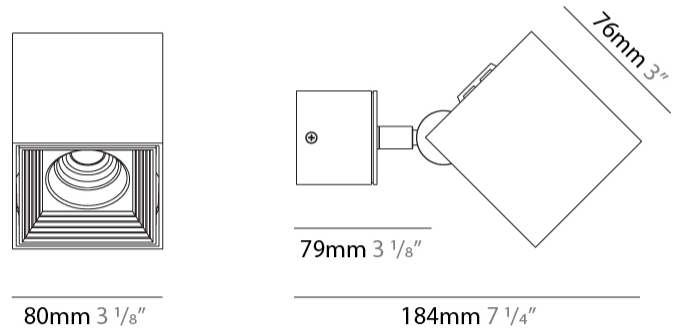

PROJECT	
TYPE	
SPECIFIER	
QUANTITY	
DATE	

DAU SINGLE ADJUSTABLE SURFACE

D92188R9-

base number Finish
Options

1. To build a product code in our configurator select the specify button on the base model # product page
2. To build a manual product code on this datasheet choose from the options listed below in blue font and add the suffix to the base model #

GENERAL

Series: Dau
Subseries: Dau Single Adjustable
Partner: Milan
Division: Design
Installation: Surface
Product Type: Spots
Light Distribution: Adjustable

PHYSICAL

Shape: Cube
Length (mm): 80
Length (in): 3 1/8
Width (mm): 80
Width (in): 3 1/8
Height (mm): 86
Height (in): 3 3/8
Max. Overall Height (mm): 164
Max. Overall Height (in): 6 1/2
Fixture Finish: BAL / MWL / BSL
Fixture Material: Extruded Aluminum

ELECTRICAL

Lamp Type: LED
Input Wattage (W): 10
Total Output Wattage (W): 9.3
Dimming: Tri-Mode (Non-Dimming and Phase Dimming (120Vac only) and 0-10V Dimming)
Driver Included: No
Driver Location: Remote
Driver Type: Constant Current - 120 / 277Vac
Driver Class: Class 2
Input Voltage (V): 120 - 277
Constant Current (MA): 350

LED

Number of LEDs: 1
Color Temperature (°K): 3000
Max. Delivered Lumen (lm): 956
CRI: >90 CRI
Lamp Life (hrs): 50000

OPTICAL

Optic°: 50
Adjustability: Rotational 300°; Tilt 90°

RATINGS AND CERTIFICATIONS

Certified By: Certified for North American Standards
IP rating: IP20