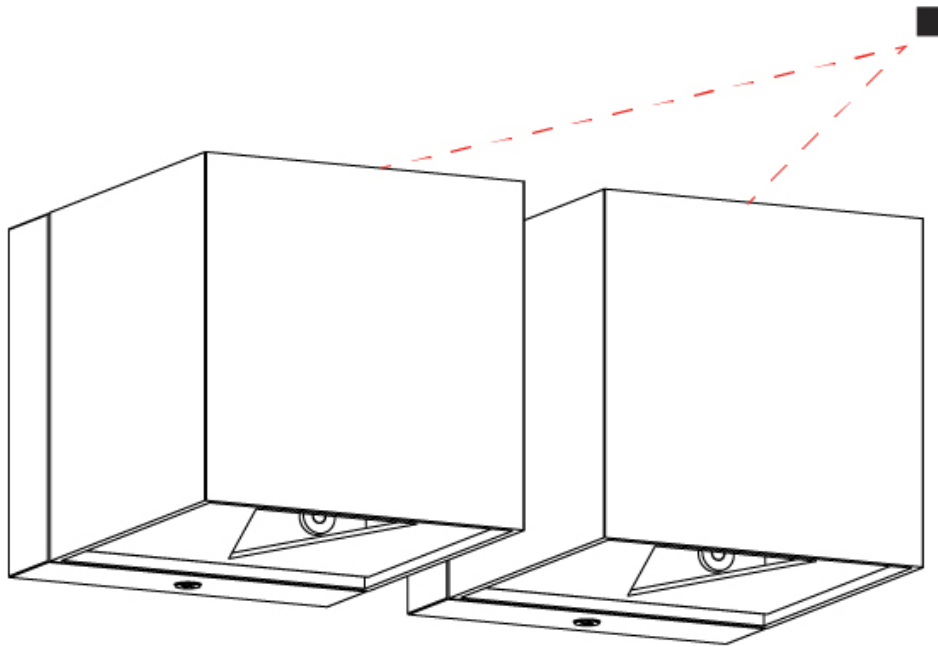

DAU DOUBLE SURFACE

D93095- : D93095-WHI

PROJECT _____

TYPE _____

SPECIFIER _____

QUANTITY _____

DATE _____

D