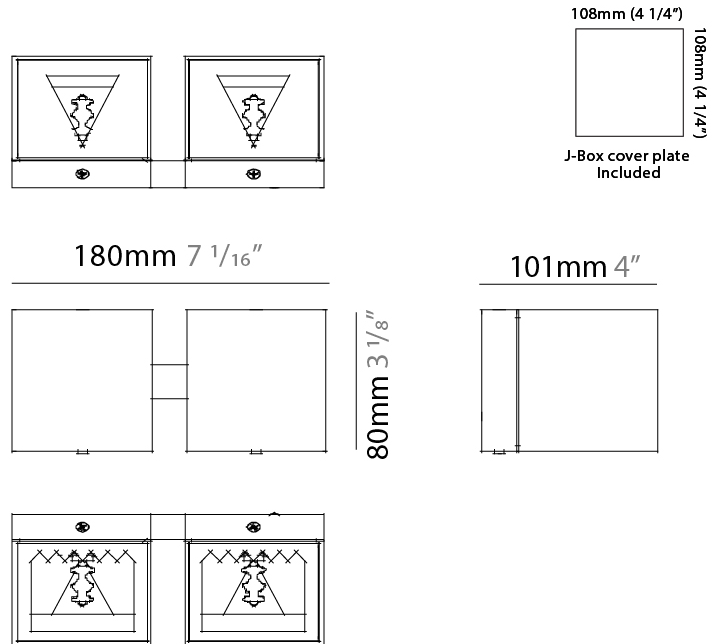

PROJECT	_____
TYPE	_____
SPECIFIER	_____
QUANTITY	_____
DATE	_____

DAU DOUBLE SURFACE

D93095- : D93095-WHI

base number

1. To build a product code in our configurator select the specify button on the base model # product page
2. To build a manual product code on this datasheet choose from the options listed below in blue font and add the suffix to the base model #

GENERAL

Series: Dau _____
Subseries: Dau Double _____
Partner: Milan _____
Division: Design _____
Installation: Surface _____
Product Type: Wall Surface _____
Mounting Location: Wall _____
Light Distribution: Direct / Indirect _____

PHYSICAL

Shape: Rectangle _____
Length (mm): 180 _____
Length (in): 7 1/16 _____
Height (mm): 80 _____
Depth (mm): 101 _____
Height (in): 3 1/8 _____
Depth (in): 4 _____
Extension (mm): 101 _____
Extension (in): 4 _____
Weight (kg): 1.4 _____
Weight (lbs): 2.999 _____
Fixture Material: Extruded Aluminum _____

ELECTRICAL

Number of Lamps: 2 _____
Lamp Type: LED Retrofit _____
Lamp Shape: T4 _____
Bulb Included: Bulb Not Included _____
Total Output Wattage (W): 7 _____
Max. Wattage Per Lamp (W): 3.5 _____
Lamp Base: G9 _____
Input Voltage (V): 120Vac Direct Line _____

LED

OPTICAL

RATINGS AND CERTIFICATIONS

Certified By: CSA Certified to UL and CSA Standards _____
IP rating: IP20 _____