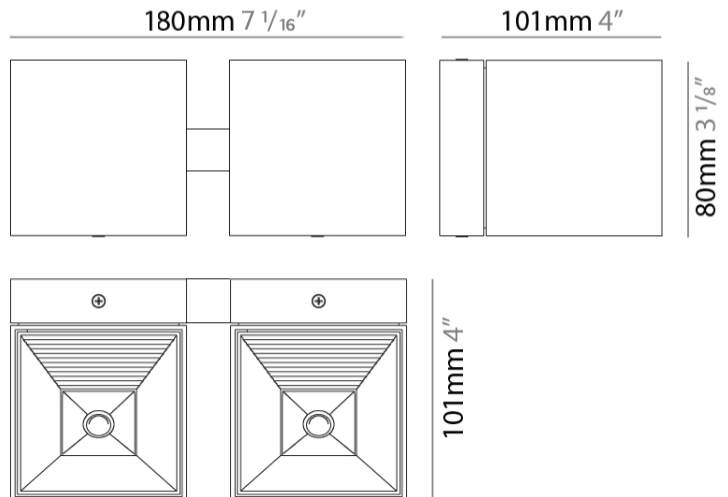

PROJECT _____
TYPE _____
SPECIFIER _____
QUANTITY _____
DATE _____

DAU 2 LIGHT LINEAR SURFACE

D93241-

base number _____
Finish _____
Options _____

1. To build a product code in our configurator select the specify button on the base model # product page
2. To build a manual product code on this datasheet choose from the options listed below in blue font and add the suffix to the base model #

GENERAL

Series: Dau _____
Subseries: Dau 2 light Linear _____
Partner: Milan _____
Division: Design _____
Installation: Surface _____
Product Type: Wall Surface _____
Mounting Location: Wall _____
Light Distribution: Direct / Indirect _____

PHYSICAL

Shape: Rectangle _____
Length (mm): 80 _____
Length (in): 3 1/8 _____
Height (mm): 80 _____
Depth (mm): 101 _____
Height (in): 3 1/8 _____
Depth (in): 4 _____
Fixture Finish: [BAL / MWL / BSL](#) _____
Fixture Material: Extruded Aluminum _____

ELECTRICAL

Lamp Type: LED _____
Input Wattage (W): 28 _____
Dimming: Electronic Low Voltage Dimming _____
Input Voltage (V): 120Vac Direct Line _____

LED

Number of LEDs: 4 _____
Color Temperature (°K): 3000 _____
Max. Delivered Lumen (lm): 1330 _____
CRI: >90 CRI _____
Lamp Life (hrs): 50000 _____

OPTICAL

RATINGS AND CERTIFICATIONS

Certified By: Certified for North American Standards _____
IP rating: IP20 _____