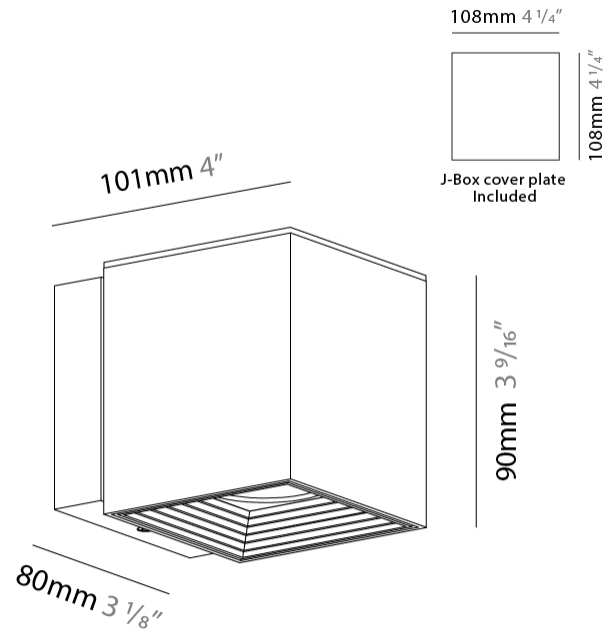

DAU SINGLE SURFACE

D93189R9-

base number Finish
Options

1. To build a product code in our configurator select the specify button on the base model # product page
2. To build a manual product code on this datasheet choose from the options listed below in blue font and add the suffix to the base model #

GENERAL

Series: Dau
Subseries: Dau Single
Partner: Milan
Division: Design
Installation: Surface
Product Type: Downlight
Mounting Location: Wall
Light Distribution: Direct

PHYSICAL

Aperture Sizes - Downlights: 3"
Shape: Cube
Length (mm): 80
Length (in): 3 1/8"
Height (mm): 90
Depth (mm): 101
Height (in): 3 9/16"
Depth (in): 4
Extension (mm): 114
Extension (in): 4 1/2"
Fixture Finish: [BAL / MWL / BSL](#)
Fixture Material: Extruded Aluminum

ELECTRICAL

Lamp Type: LED
Input Wattage (W): 10
Total Output Wattage (W): 9.3
Dimming: Tri-Mode (Non-Dimming and Phase Dimming (120Vac only) and 0-10V Dimming)
Driver Included: Yes
Driver Location: Integrated
Driver Type: Constant Current - 120Vac
Driver Class: Class 2
Input Voltage (V): 120 - 277
Constant Current (MA): 350
Upon Request: Not included - see components) Remote: 0-10Vdc dimming / Phase dimming @120Vac only / 277Vac

LED

Number of LEDs: 1
Color Temperature (°K): 3000
Max. Delivered Lumen (lm): 956
CRI: >90 CRI
Lamp Life (hrs): 50000

OPTICAL

RATINGS AND CERTIFICATIONS

Certified By: Certified for North American Standards
IP rating: IP44