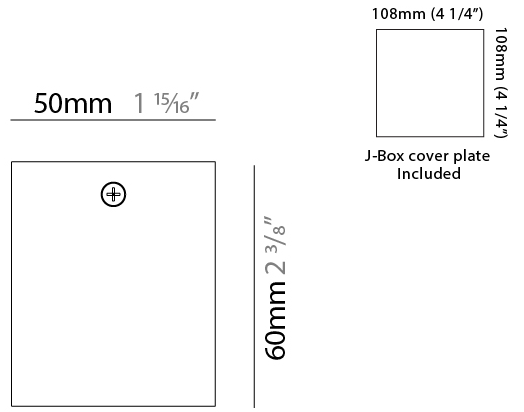

PROJECT
TYPE
SPECIFIER
QUANTITY
DATE

DAU SINGLE SURFACE

D92130R9- : D92130R9-BAL

base number

1. To build a product code in our configurator select the specify button on the base model # product page
2. To build a manual product code on this datasheet choose from the options listed below in blue font and add the suffix to the base model #

GENERAL

Series: Dau
Subseries: Dau Single
Partner: Milan
Division: Design
Installation: Surface
Product Type: Ceiling Surface
Mounting Location: Ceiling
Light Distribution: Downlight

PHYSICAL

Shape: Cube
Length (mm): 50
Length (in): 2
Width (mm): 50
Width (in): 2
Height (mm): 60
Height (in): 2 3/8
Weight (kg): 0.6
Weight (lbs): 1.2999
Fixture Material: Extruded Aluminum

ELECTRICAL

Lamp Type: LED
Input Wattage (W): 5
Dimming: Electronic Low Voltage Dimming
Input Voltage (V): 120Vac Direct Line

LED

Number of LEDs: 1
Color Temperature (°K): 3000
Max. Delivered Lumen (lm): 500
CRI: >90 CRI
Lamp Life (hrs): 50000

OPTICAL

RATINGS AND CERTIFICATIONS

Certified By: CSA Certified to UL and CSA Standards
IP rating: IP20