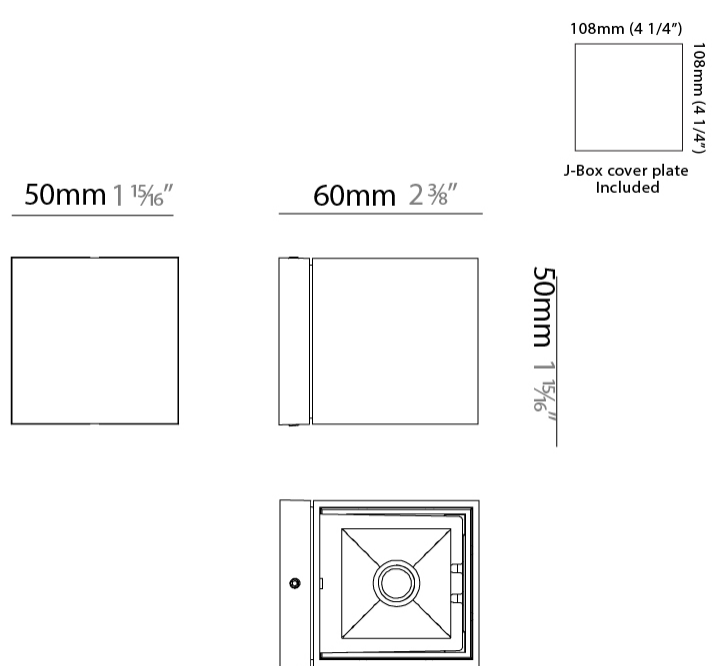

PROJECT
TYPE
SPECIFIER
QUANTITY
DATE

DAU MINI SINGLE SURFACE

D93130R9-

base number Finish
Options

1. To build a product code in our configurator select the specify button on the base model # product page
2. To build a manual product code on this datasheet choose from the options listed below in blue font and add the suffix to the base model #

GENERAL

Series: Dau
Subseries: Dau Mini Single
Partner: Milan
Division: Design
Installation: Surface
Product Type: Wall Surface
Mounting Location: Wall
Light Distribution: Direct / Indirect

PHYSICAL

Shape: Cube
Length (mm): 50
Length (in): 1 ¹⁵/₁₆
Height (mm): 50
Height (in): 1 ¹⁵/₁₆
Extension (mm): 60
Extension (in): 2 ³/₈
Fixture Finish: CHR / MBL / MWL
Fixture Material: Extruded Aluminum

ELECTRICAL

Lamp Type: LED
Total Output Wattage (W): 10
Dimming: Electronic Low Voltage Dimming
Input Voltage (V): 120Vac Direct Line

LED

Number of LEDs: 2
Color Temperature (°K): 3000
Max. Delivered Lumen (lm): 1000
CRI: >90 CRI

OPTICAL

RATINGS AND CERTIFICATIONS

Certified By: Certified for North American Standards
IP rating: IP20