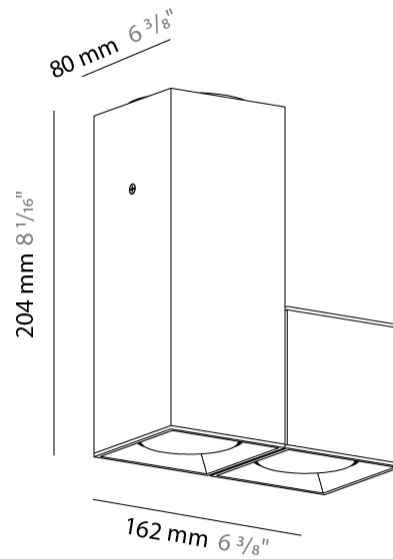

PROJECT	_____
TYPE	_____
SPECIFIER	_____
QUANTITY	_____
DATE	_____

DAU 2 LIGHT LINEAR SURFACE

D92029-

base number   Finish
Options

1. To build a product code in our configurator select the specify button on the base model # product page
2. To build a manual product code on this datasheet choose from the options listed below in blue font and add the suffix to the base model #

GENERAL

Series: Dau _____
Subseries: Dau 2 light Linear _____
Partner: Milan _____
Division: Design _____
Installation: Surface _____
Product Type: Downlight _____
Mounting Location: Ceiling _____
Light Distribution: Adjustable _____

PHYSICAL

Aperture Sizes - Downlights: 2" _____
Shape: Abstract _____
Length (mm): 162 _____
Length (in): 6 ³/₈ _____
Width (mm): 80 _____
Width (in): 3 ¹/₈ _____
Height (mm): 204 _____
Height (in): 8 _____
Weight (kg): 1.63 _____
Weight (lbs): 3.59 _____
Fixture Finish: [BAL](#) / [MWL](#) / [BSL](#) _____
Fixture Material: Extruded Aluminum _____

ELECTRICAL

Number of Lamps: 2 _____
Lamp Type: LED Retrofit _____
Lamp Shape: MR16 _____
Bulb Included: Bulb Not Included _____
Max. Wattage Per Lamp (W): 4 _____
Lamp Base: GU10 _____
Input Voltage (V): 120 _____

LED

OPTICAL

Adjustability: Rotational; Tilt 300° _____

RATINGS AND CERTIFICATIONS

Certified By: Certified for North American Standards _____
IP rating: IP20 _____