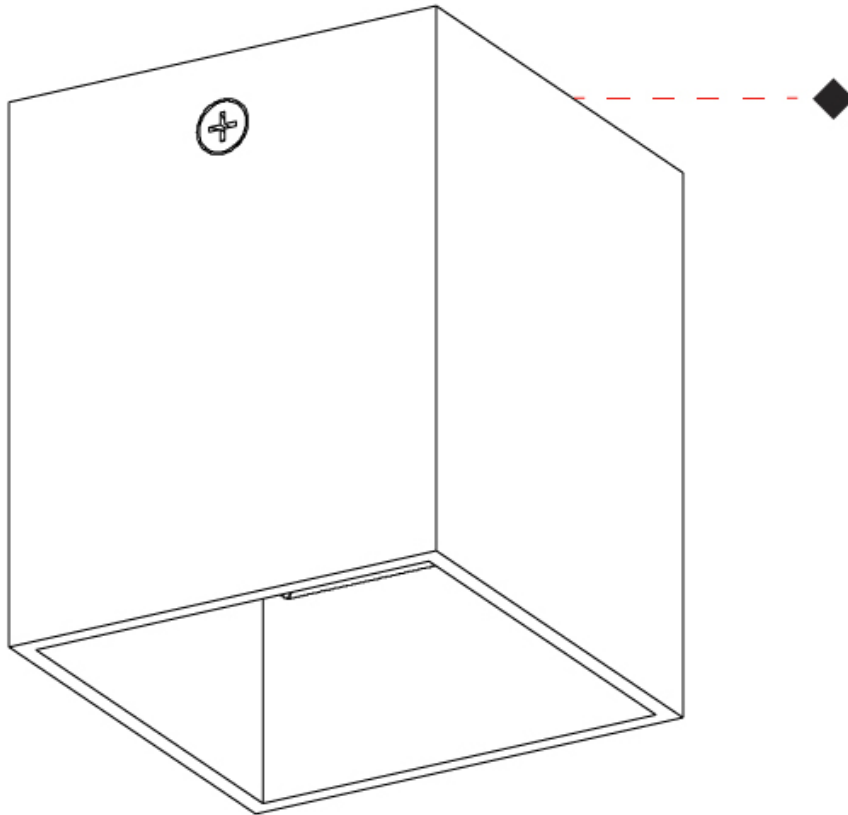

DAU SINGLE SURFACE

D92130R9- : D92130R9-BAL

PROJECT	_____
TYPE	_____
SPECIFIER	_____
QUANTITY	_____
DATE	_____

D