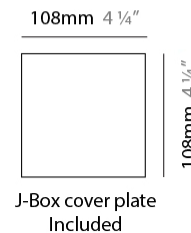

DAU DOUBLE SURFACE

D93195R9-

base number _____
Finish Options _____

1. To build a product code in our configurator select the specify button on the base model # product page
2. To build a manual product code on this datasheet choose from the options listed below in blue font and add the suffix to the base model #

GENERAL

Series: Dau _____
Subseries: Dau Double _____
Partner: Milan _____
Division: Design _____
Installation: Surface _____
Product Type: Wall Surface _____
Mounting Location: Wall _____
Light Distribution: Direct / Indirect _____

PHYSICAL

Shape: Rectangle _____
Length (mm): 80 _____
Length (in): 3 1/8" _____
Height (mm): 200 _____
Depth (mm): 101 _____
Height (in): 7 7/8" _____
Depth (in): 4 _____
Extension (mm): 101 _____
Extension (in): 4 _____
Fixture Finish: [BAL](#) / [MWL](#) / [BSL](#) _____
Fixture Material: Extruded Aluminum _____

ELECTRICAL

Lamp Type: LED _____
Total Output Wattage (W): 18.6 _____
Dimming: Electronic Low Voltage Dimming _____
Input Voltage (V): 120 _____

LED

Number of LEDs: 2 _____
Color Temperature (°K): 3000 _____
Nominal Lumen (lm): 1912 _____
CRI: >90 CRI _____
Lamp Life (hrs): 50000 _____

OPTICAL

RATINGS AND CERTIFICATIONS

Certified By: Certified for North American Standards _____
IP rating: IP20 _____