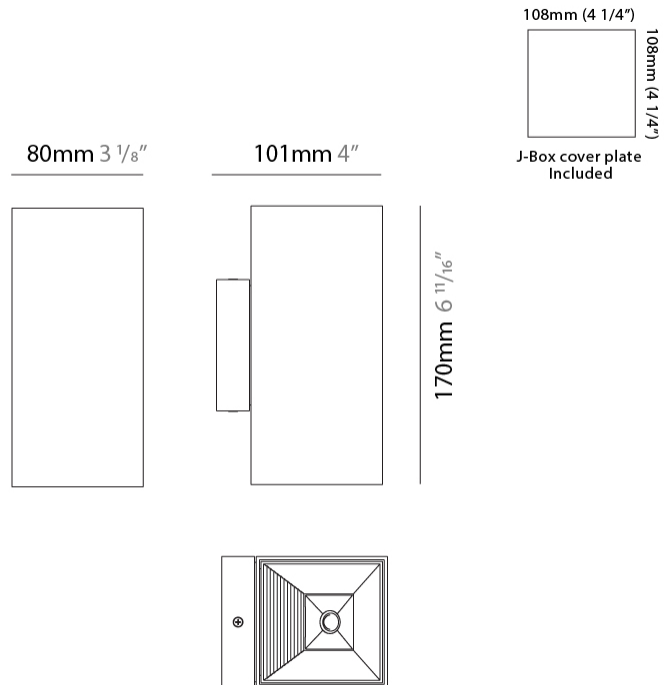

DAU SINGLE SURFACE

D93152R9-

base number Finish
Options

PROJECT
TYPE
SPECIFIER
QUANTITY
DATE

1. To build a product code in our configurator select the specify button on the base model # product page
2. To build a manual product code on this datasheet choose from the options listed below in blue font and add the suffix to the base model #

GENERAL

Series: Dau
Subseries: Dau Single
Partner: Milan
Division: Design
Installation: Surface
Product Type: Wall Surface
Mounting Location: Wall
Light Distribution: Direct / Indirect

PHYSICAL

Shape: Rectangle
Length (mm): 80
Length (in): 3 1/8
Height (mm): 170
Height (in): 6 11/16
Extension (mm): 101
Extension (in): 4
Fixture Finish: BAL / MWL / BSL
Fixture Material: Extruded Aluminum

ELECTRICAL

Lamp Type: LED
Input Wattage (W): 14
Dimming: Electronic Low Voltage Dimming
Input Voltage (V): 120Vac Direct Line

LED

Number of LEDs: 2
Color Temperature (°K): 3000
Max. Delivered Lumen (lm): 1330
CRI: >90 CRI
Lamp Life (hrs): 50000

OPTICAL

RATINGS AND CERTIFICATIONS

Certified By: Certified for North American Standards
IP rating: IP44