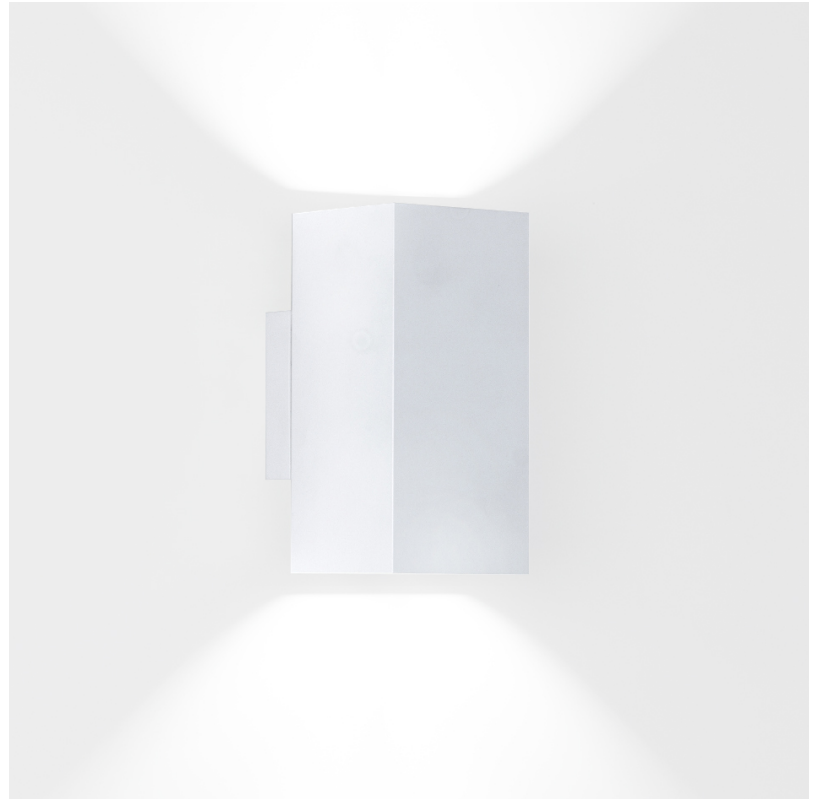

DAU SINGLE SURFACE

D93152R9-

base number Finish
Options

PROJECT
TYPE
SPECIFIER
QUANTITY
DATE

1. To build a product code in our configurator select the specify button on the base model # product page
2. To build a manual product code on this datasheet choose from the options listed below in blue font and add the suffix to the base model #

GENERAL

Series: Dau
Subseries: Dau Single
Partner: Milan
Division: Design
Installation: Surface
Product Type: Wall Surface
Mounting Location: Wall
Light Distribution: Direct / Indirect

PHYSICAL

Shape: Rectangle
Length (mm): 80
Length (in): 3 1/8
Height (mm): 170
Height (in): 6 11/16
Extension (mm): 101
Extension (in): 4
Fixture Finish: BAL / MWL / BSL
Fixture Material: Extruded Aluminum

ELECTRICAL

Lamp Type: LED
Input Wattage (W): 14
Dimming: Electronic Low Voltage Dimming
Input Voltage (V): 120Vac Direct Line

LED

Number of LEDs: 2
Color Temperature (°K): 3000
Max. Delivered Lumen (lm): 1330
CRI: >90 CRI
Lamp Life (hrs): 50000

OPTICAL

RATINGS AND CERTIFICATIONS

Certified By: Certified for North American Standards
IP rating: IP44