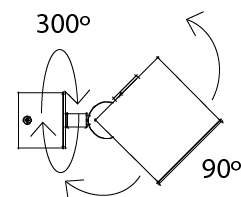

DAU SINGLE SURFACE

D92019- : D92019-BSL

base number

PROJECT	
TYPE	
SPECIFIER	
QUANTITY	
DATE	

1. To build a product code in our configurator select the specify button on the base model # product page
2. To build a manual product code on this datasheet choose from the options listed below in blue font and add the suffix to the base model #

GENERAL

Series: Dau
Subseries: Dau Single
Partner: Milan
Division: Design
Installation: Surface
Product Type: Spots
Mounting Location: Ceiling
Light Distribution: Adjustable / Direct

PHYSICAL

Shape: Cube
Length (mm): 80
Length (in): 3 1/8
Width (mm): 83
Width (in): 3 1/4
Height (mm): 80
Height (in): 3 1/8
Max. Overall Height (mm): 160
Max. Overall Height (in): 6 5/16
Weight (kg): 0.82
Weight (lbs): 1.81
Fixture Material: Extruded Aluminum

ELECTRICAL

Number of Lamps: 1
Lamp Type: LED Retrofit
Lamp Shape: MR16
Bulb Included: Bulb Not Included
Total Output Wattage (W): 4
Max. Wattage Per Lamp (W): 4
Lamp Base: GU10
Input Voltage (V): 120

LED

OPTICAL

RATINGS AND CERTIFICATIONS

Certified By: CSA Certified to UL and CSA Standards
IP rating: IP20