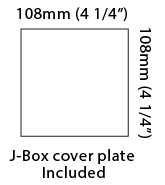

PROJECT	_____
TYPE	_____
SPECIFIER	_____
QUANTITY	_____
DATE	_____

DAU SINGLE SURFACE

D93041- : D93041-BAL

base number

1. To build a product code in our configurator select the specify button on the base model # product page
2. To build a manual product code on this datasheet choose from the options listed below in blue font and add the suffix to the base model #

GENERAL

Series: Dau _____
Subseries: Dau Single _____
Partner: Milan _____
Division: Design _____
Installation: Surface _____
Product Type: Wall Surface _____
Mounting Location: Wall _____
Light Distribution: Direct / Indirect _____

PHYSICAL

Shape: Cube _____
Length (mm): 80 _____
Length (in): 3 1/8 _____
Height (mm): 80 _____
Depth (mm): 101 _____
Height (in): 3 1/8 _____
Depth (in): 4 _____
Extension (mm): 101 _____
Extension (in): 4 _____
Weight (kg): 0.82 _____
Weight (lbs): 1.81 _____
Fixture Material: Extruded Aluminum _____

ELECTRICAL

Number of Lamps: 1 _____
Lamp Type: LED Retrofit _____
Lamp Shape: T4 _____
Bulb Included: Bulb Not Included _____
Total Output Wattage (W): 3.5 _____
Max. Wattage Per Lamp (W): 3.5 _____
Lamp Base: G9 _____
Input Voltage (V): 120Vac Direct Line _____

LED

OPTICAL

RATINGS AND CERTIFICATIONS

Certified By: CSA Certified to UL and CSA Standards _____
IP rating: IP20 _____