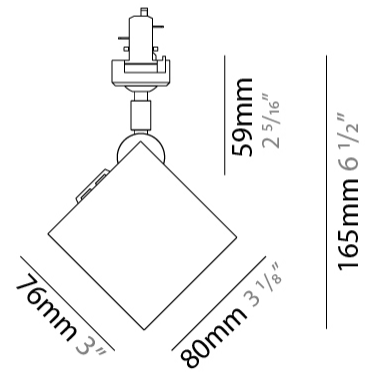

PROJECT
TYPE
SPECIFIER
QUANTITY
DATE

DAU SINGLE TRACK

D96048R9-

base number Finish
Options

1. To build a product code in our configurator select the specify button on the base model # product page
2. To build a manual product code on this datasheet choose from the options listed below in blue font and add the suffix to the base model #

GENERAL

Series: Dau
Subseries: Dau Single
Partner: Milan
Division: Design
Installation: Track
Product Type: Track System Line Voltage
Mounting Location: Ceiling
Light Distribution: Adjustable / Direct

PHYSICAL

Shape: Cube
Width (mm): 80
Width (in): 3 1/8"
Height (mm): 165
Height (in): 6 1/2"
Fixture Finish: BAL / MWL / BSL
Fixture Material: Extruded Aluminum

ELECTRICAL

Number of Lamps: 1
Lamp Type: LED
Total Output Wattage (W): 9.3
Dimming: Phase Dimming (120Vac Only)
Input Voltage (V): 120

LED

Number of LEDs: 1
Color Temperature (°K): 3000
Max. Delivered Lumen (lm): 956
CRI: >90 CRI
Lamp Life (hrs): 50000

OPTICAL

RATINGS AND CERTIFICATIONS

Certified By: Certified for North American Standards
IP rating: IP20

80mm 3 1/8"