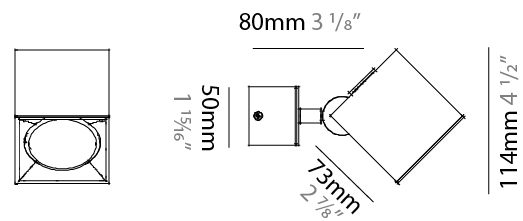

DAU SINGLE SURFACE

D92019- : D92019-BSL

base number

PROJECT	
TYPE	
SPECIFIER	
QUANTITY	
DATE	

1. To build a product code in our configurator select the specify button on the base model # product page
2. To build a manual product code on this datasheet choose from the options listed below in blue font and add the suffix to the base model #

GENERAL

Series: Dau
Subseries: Dau Single
Partner: Milan
Division: Design
Installation: Surface
Product Type: Spots
Mounting Location: Ceiling
Light Distribution: Adjustable / Direct

PHYSICAL

Shape: Cube
Length (mm): 80
Length (in): 3 1/8
Width (mm): 83
Width (in): 3 1/4
Height (mm): 80
Height (in): 3 1/8
Max. Overall Height (mm): 160
Max. Overall Height (in): 6 5/16
Weight (kg): 0.82
Weight (lbs): 1.81
Fixture Material: Extruded Aluminum

ELECTRICAL

Number of Lamps: 1
Lamp Type: LED Retrofit
Lamp Shape: MR16
Bulb Included: Bulb Not Included
Total Output Wattage (W): 4
Max. Wattage Per Lamp (W): 4
Lamp Base: GU10
Input Voltage (V): 120

LED

OPTICAL

RATINGS AND CERTIFICATIONS

Certified By: CSA Certified to UL and CSA Standards
IP rating: IP20