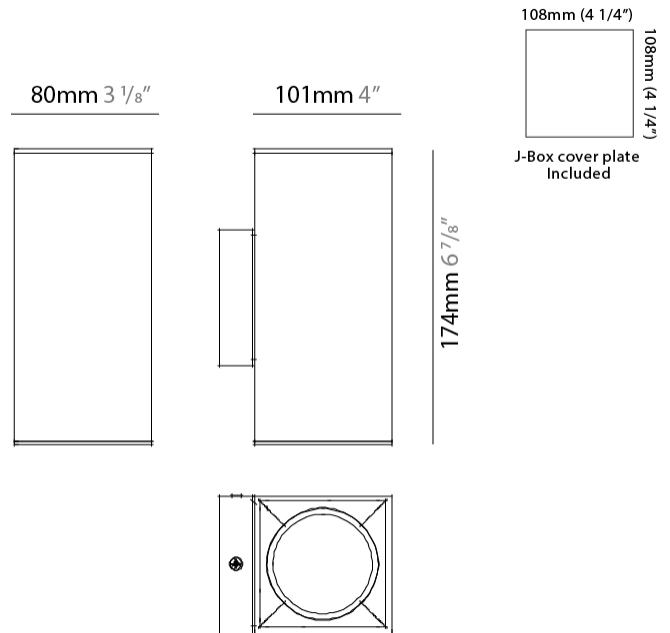

DAU SINGLE SURFACE

D93044-

base number   Finish
Options

PROJECT	_____
TYPE	_____
SPECIFIER	_____
QUANTITY	_____
DATE	_____

1. To build a product code in our configurator select the specify button on the base model # product page
2. To build a manual product code on this datasheet choose from the options listed below in blue font and add the suffix to the base model #

GENERAL

Series: Dau _____
Subseries: Dau Single _____
Partner: Milan _____
Division: Design _____
Installation: Surface _____
Product Type: Wall Surface _____
Mounting Location: Wall _____
Light Distribution: Direct / Indirect _____

PHYSICAL

Shape: Rectangle _____
Length (mm): 80 _____
Length (in): 3 1/8 _____
Height (mm): 174 _____
Depth (mm): 101 _____
Height (in): 6 7/8 _____
Depth (in): 4 _____
Extension (mm): 101 _____
Extension (in): 4 _____
Weight (kg): 1.23 _____
Weight (lbs): 2.71 _____
Fixture Finish: [BAL / MWL / BSL](#) _____
Fixture Material: Extruded Aluminum _____

ELECTRICAL

Number of Lamps: 2 _____
Lamp Type: LED Retrofit _____
Lamp Shape: MR16 _____
Bulb Included: Bulb Not Included _____
Max. Wattage Per Lamp (W): 5 _____
Lamp Base: GU10 _____
Input Voltage (V): 120Vac Direct Line _____

LED

OPTICAL

RATINGS AND CERTIFICATIONS

Certified By: Certified for North American Standards _____
IP rating: IP20 _____