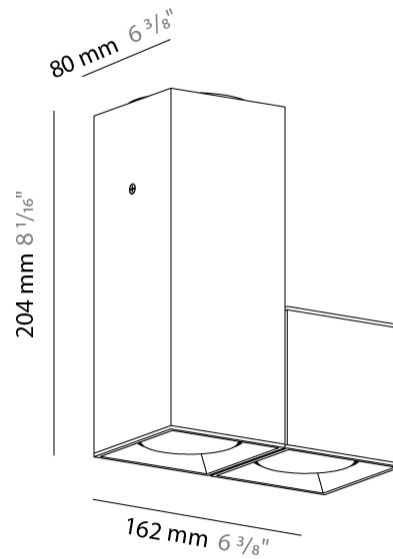

PROJECT	
TYPE	
SPECIFIER	
QUANTITY	
DATE	

DAU 2 LIGHT LINEAR SURFACE

D92029-

base number   Finish
Options

1. To build a product code in our configurator select the specify button on the base model # product page
2. To build a manual product code on this datasheet choose from the options listed below in blue font and add the suffix to the base model #

GENERAL

Series: Dau
Subseries: Dau 2 light Linear
Brand: Milan
Division: Design
Mounting Type: Surface
Mounting Location: Ceiling
Subcategory: Downlight

PHYSICAL

Shape: Abstract
Length (mm): 162
Length (in): 6 ³/₈
Width (mm): 80
Width (in): 3 ¹/₈
Height (mm): 204
Height (in): 8
Light Distribution: Adjustable / Direct
Weight (kg): 1.63
Weight (lbs): 3.59
Fixture Finish: [BAL](#) / [MWL](#) / [BSL](#)
Fixture Material: Extruded Aluminum

ELECTRICAL

Number of Lamps: 2
Lamp Type: LED Retrofit
Lamp Shape: MR16
Bulb Included: Bulb Not Included
Max. Wattage Per Lamp (W): 4
Lamp Base: GU10
Input Voltage (V): 120

LED

OPTICAL

Adjustability: Rotational; Tilt 300°

RATINGS AND CERTIFICATIONS

Certified By: Certified for North American Standards
IP rating: IP20