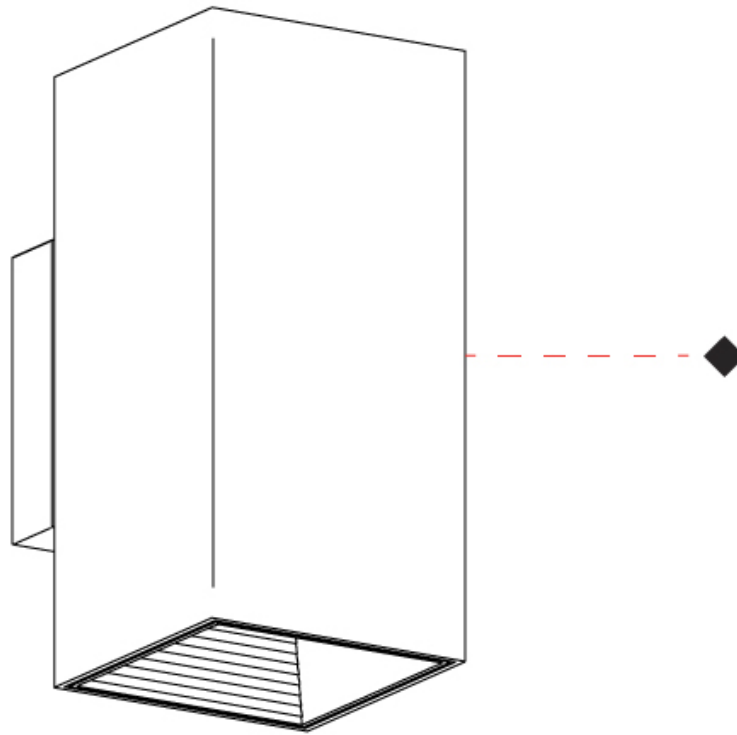

DAU SINGLE SURFACE

D93152R9-

PROJECT	_____
TYPE	_____
SPECIFIER	_____
QUANTITY	_____
DATE	_____

D