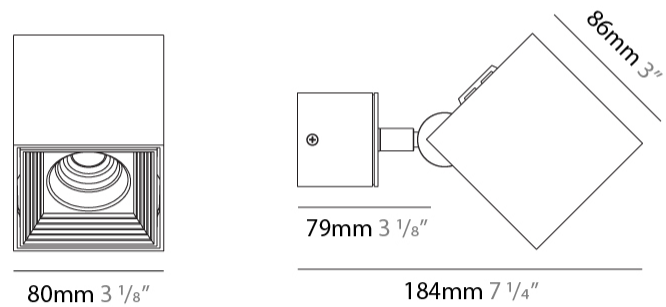

DAU SINGLE ADJUSTABLE SURFACE

D92188R9-

base number Finish
Options

1. To build a product code in our configurator select the specify button on the base model # product page
2. To build a manual product code on this datasheet choose from the options listed below in blue font and add the suffix to the base model #

GENERAL

Series: Dau
Subseries: Dau Single Adjustable
Brand: Milan
Division: Design
Mounting Type: Surface
Subcategory: Spots

PHYSICAL

Shape: Cube
Length (mm): 80
Length (in): 3 1/8
Width (mm): 80
Width (in): 3 1/8
Height (mm): 86
Height (in): 3 3/8
Max. Overall Height (mm): 164
Max. Overall Height (in): 6 7/16
Light Distribution: Adjustable / Direct
Fixture Finish: BAL / MWL / BSL
Fixture Material: Extruded Aluminum

ELECTRICAL

Lamp Type: LED
Input Wattage (W): 10
Total Output Wattage (W): 9.3
Dimming: Tri-Mode (Non-Dimming and Phase Dimming (120Vac only) and 0-10V Dimming)
Driver Included: No
Driver Location: Remote
Driver Type: Constant Current - 120 / 277Vac
Driver Class: Class 2
Input Voltage (V): 120 - 277
Constant Current (MA): 350

LED

Number of LEDs: 1
Color Temperature (°K): 3000
Max. Delivered Lumen (lm): 956
CRI: >90 CRI
Lamp Life (hrs): 50000

OPTICAL

Optic°: 50
Adjustability: Rotational 300°; Tilt 90°

RATINGS AND CERTIFICATIONS

Certified By: Certified for North American Standards
IP rating: IP20

PROJECT
TYPE
SPECIFIER
QUANTITY
DATE