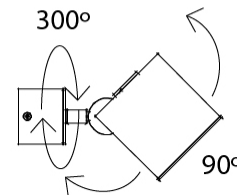

PROJECT	_____
TYPE	_____
SPECIFIER	_____
QUANTITY	_____
DATE	_____

DAU SINGLE SURFACE

D92019-

base number   Finish
Options

1. To build a product code in our configurator select the specify button on the base model # product page
2. To build a manual product code on this datasheet choose from the options listed below in blue font and add the suffix to the base model #

GENERAL

Series: Dau _____
Subseries: Dau Single _____
Brand: Milan _____
Division: Design _____
Mounting Type: Surface _____
Subcategory: Spots _____

PHYSICAL

Shape: Cube _____
Length (mm): 80 _____
Length (in): 3 1/8 _____
Width (mm): 83 _____
Width (in): 3 1/4 _____
Height (mm): 80 _____
Height (in): 3 1/8 _____
Max. Overall Height (mm): 160 _____
Max. Overall Height (in): 6 5/16 _____
Light Distribution: Adjustable / Direct _____
Weight (kg): 0.82 _____
Weight (lbs): 1.81 _____
Fixture Finish: [BAL](#) / [MWL](#) / [BSL](#) _____
Fixture Material: Extruded Aluminum _____

ELECTRICAL

Number of Lamps: 1 _____
Lamp Type: LED Retrofit _____
Lamp Shape: MR16 _____
Bulb Included: Bulb Not Included _____
Max. Wattage Per Lamp (W): 4 _____
Lamp Base: GU10 _____
Input Voltage (V): 120 _____

LED

OPTICAL

RATINGS AND CERTIFICATIONS

Certified By: Certified for North American Standards _____
IP rating: IP20 _____