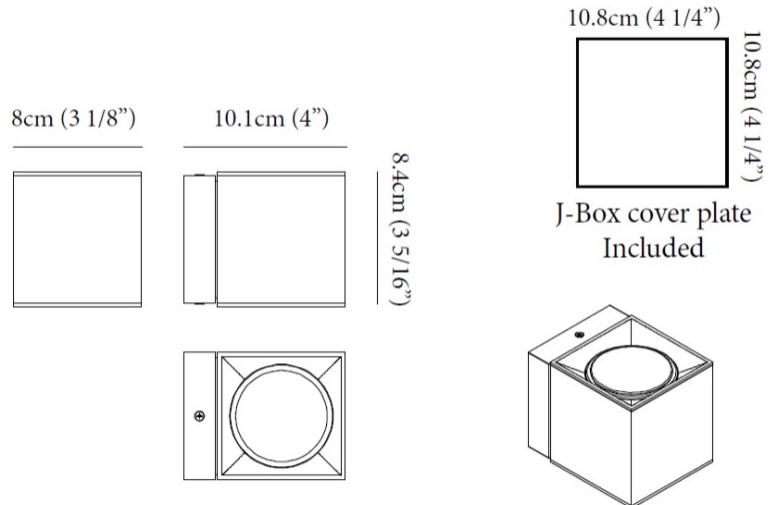

DAU SINGLE COVERED SURFACE

D93081-

base number _____
Finish Options _____

1. To build a product code in our configurator select the specify button on the base model # product page
2. To build a manual product code on this datasheet choose from the options listed below in blue font and add the suffix to the base model #

GENERAL

Series: Dau _____
Subseries: Dau Single Covered _____
Brand: Milan _____
Division: Design _____
Mounting Type: Surface _____
Mounting Location: Wall _____
Subcategory: Downlight _____

PHYSICAL

Shape: Cube _____
Length (mm): 80 _____
Length (in): 3 1/8 _____
Height (mm): 84 _____
Depth (mm): 101 _____
Height (in): 3 1/3 _____
Depth (in): 4 _____
Extension (mm): 101 _____
Extension (in): 4 _____
Light Distribution: Direct _____
Weight (kg): 0.82 _____
Weight (lbs): 1.81 _____
Fixture Finish: BAL / MWL / BSL _____
Fixture Material: Extruded Aluminum _____

ELECTRICAL

Number of Lamps: 1 _____
Lamp Type: LED Retrofit _____
Lamp Shape: MR16 _____
Bulb Included: Bulb Not Included _____
Max. Wattage Per Lamp (W): 4 _____
Lamp Base: GU10 _____
Input Voltage (V): 120Vac Direct Line _____

LED

OPTICAL

RATINGS AND CERTIFICATIONS

Certified By: Certified for North American Standards _____
IP rating: IP20 _____