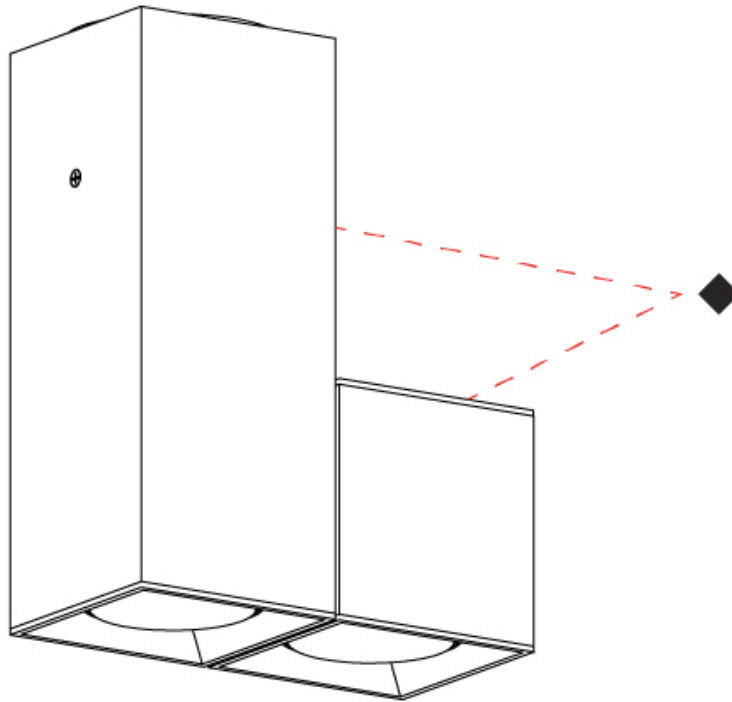

DAU 2 LIGHT LINEAR SURFACE

D92029-

PROJECT	_____
TYPE	_____
SPECIFIER	_____
QUANTITY	_____
DATE	_____