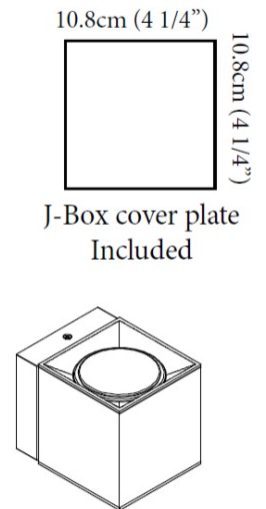

DAU SINGLE COVERED SURFACE

D93081-

base number _____
Finish Options _____

1. To build a product code in our configurator select the specify button on the base model # product page
2. To build a manual product code on this datasheet choose from the options listed below in blue font and add the suffix to the base model #

GENERAL

Series: Dau _____
Subseries: Dau Single Covered _____
Brand: Milan _____
Division: Design _____
Mounting Type: Surface _____
Mounting Location: Wall _____
Subcategory: Downlight _____

PHYSICAL

Shape: Cube _____
Length (mm): 80 _____
Length (in): 3 1/8 _____
Height (mm): 84 _____
Depth (mm): 101 _____
Height (in): 3 1/3 _____
Depth (in): 4 _____
Extension (mm): 101 _____
Extension (in): 4 _____
Light Distribution: Direct _____
Weight (kg): 0.82 _____
Weight (lbs): 1.81 _____
Fixture Finish: [BAL / MWL / BSL](#) _____
Fixture Material: Extruded Aluminum _____

ELECTRICAL

Number of Lamps: 1 _____
Lamp Type: LED Retrofit _____
Lamp Shape: MR16 _____
Bulb Included: Bulb Not Included _____
Max. Wattage Per Lamp (W): 4 _____
Lamp Base: GU10 _____
Input Voltage (V): 120Vac Direct Line _____

LED

OPTICAL

RATINGS AND CERTIFICATIONS

Certified By: Certified for North American Standards _____
IP rating: IP20 _____