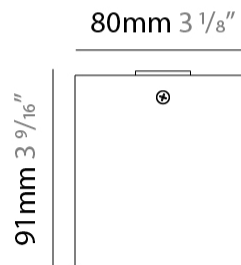

DAU SINGLE SURFACE

D92126R9-

base number Finish
Options

PROJECT
TYPE
SPECIFIER
QUANTITY
DATE

1. To build a product code in our configurator select the specify button on the base model # product page
2. To build a manual product code on this datasheet choose from the options listed below in blue font and add the suffix to the base model #

GENERAL

Series: Dau
Subseries: Dau Single
Brand: Milan
Division: Design
Mounting Type: Surface
Mounting Location: Ceiling
Subcategory: Downlight

PHYSICAL

Shape: Cube
Length (mm): 80
Length (in): 3 1/8
Width (mm): 80
Width (in): 3 1/8
Height (mm): 91
Height (in): 3 9/16
Light Distribution: Direct
Fixture Finish: BAL / MWL / BSL
Fixture Material: Extruded Aluminum

ELECTRICAL

Lamp Type: LED
Input Wattage (W): 10
Total Output Wattage (W): 9.3
Dimming: Tri-Mode (Non-Dimming and Phase Dimming (120Vac only) and 0-10V Dimming)
Driver Included: No
Driver Location: Remote
Driver Type: Constant Current
Input Voltage (V): 120 - 277
Constant Current (MA): 350

LED

Number of LEDs: 1
Color Temperature (°K): 3000
Max. Delivered Lumen (lm): 956
CRI: >90 CRI
Lamp Life (hrs): 50000

OPTICAL

RATINGS AND CERTIFICATIONS

Certified By: Certified for North American Standards
IP rating: IP20