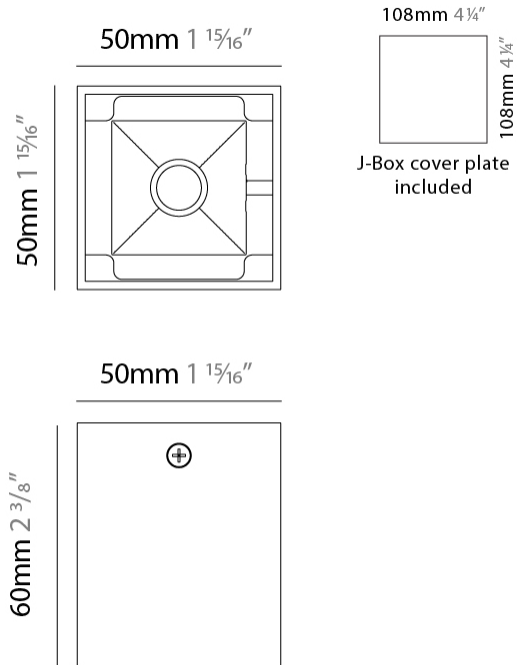

DAU SINGLE SURFACE

D92130R9-

base number Finish
Options

PROJECT
TYPE
SPECIFIER
QUANTITY
DATE

1. To build a product code in our configurator select the specify button on the base model # product page
2. To build a manual product code on this datasheet choose from the options listed below in blue font and add the suffix to the base model #

GENERAL

Series: Dau
Subseries: Dau Single
Brand: Milan
Division: Design
Mounting Type: Surface
Mounting Location: Ceiling
Subcategory: Downlight

PHYSICAL

Shape: Cube
Length (mm): 50
Length (in): 2
Width (mm): 50
Width (in): 2
Height (mm): 60
Height (in): 2 3/8
Light Distribution: Direct
Fixture Finish: BAL / MWL / BSL
Fixture Material: Extruded Aluminum

ELECTRICAL

Lamp Type: LED
Input Wattage (W): 5
Dimming: Electronic Low Voltage Dimming
Input Voltage (V): 120Vac Direct Line

LED

Number of LEDs: 1
Color Temperature (°K): 3000
Max. Delivered Lumen (lm): 500
CRI: >90 CRI
Lamp Life (hrs): 50000

OPTICAL

RATINGS AND CERTIFICATIONS

Certified By: Certified for North American Standards
IP rating: IP20