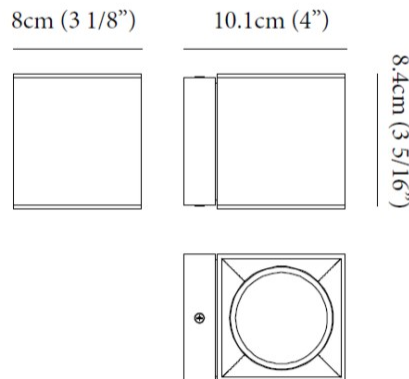

DAU SINGLE COVERED SURFACE

D93081-

base number _____
Finish Options _____

1. To build a product code in our configurator select the specify button on the base model # product page
2. To build a manual product code on this datasheet choose from the options listed below in blue font and add the suffix to the base model #

GENERAL

Series: Dau _____
Subseries: Dau Single Covered _____
Brand: Milan _____
Division: Design _____
Mounting Type: Surface _____
Mounting Location: Wall _____
Subcategory: Downlight _____

PHYSICAL

Shape: Cube _____
Length (mm): 80 _____
Length (in): 3 1/8 _____
Height (mm): 84 _____
Depth (mm): 101 _____
Height (in): 3 1/3 _____
Depth (in): 4 _____
Extension (mm): 101 _____
Extension (in): 4 _____
Light Distribution: Direct _____
Weight (kg): 0.82 _____
Weight (lbs): 1.81 _____
Fixture Finish: [BAL / MWL / BSL](#) _____
Fixture Material: Extruded Aluminum _____

ELECTRICAL

Number of Lamps: 1 _____
Lamp Type: LED Retrofit _____
Lamp Shape: MR16 _____
Bulb Included: Bulb Not Included _____
Max. Wattage Per Lamp (W): 4 _____
Lamp Base: GU10 _____
Input Voltage (V): 120Vac Direct Line _____

LED

OPTICAL

RATINGS AND CERTIFICATIONS

Certified By: Certified for North American Standards _____
IP rating: IP20 _____