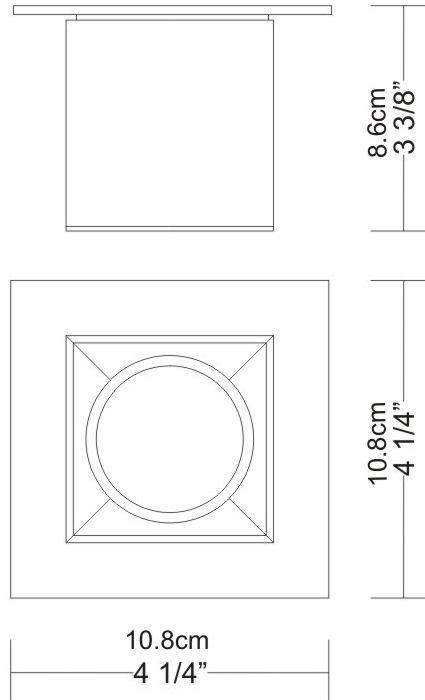

DAU SINGLE SURFACE

D92014-

base number   Finish
Options

1. To build a product code in our configurator select the specify button on the base model # product page
2. To build a manual product code on this datasheet choose from the options listed below in blue font and add the suffix to the base model #

GENERAL

Series: Dau _____
Subseries: Dau Single _____
Brand: Milan _____
Division: Design _____
Mounting Type: Surface _____
Mounting Location: Ceiling _____
Subcategory: Downlight _____

PHYSICAL

Shape: Cube _____
Length (mm): 80 _____
Length (in): 3 1/8 _____
Width (mm): 80 _____
Width (in): 3 1/8 _____
Height (mm): 87 _____
Height (in): 3 7/16 _____
Light Distribution: Direct _____
Weight (kg): 0.82 _____
Weight (lbs): 1.81 _____
[Fixture Finish: BAL / MWL / BSL](#) _____
Fixture Material: Extruded Aluminum _____

ELECTRICAL

Number of Lamps: 1 _____
Lamp Type: LED Retrofit _____
Lamp Shape: MR16 _____
Bulb Included: Bulb Not Included _____
Max. Wattage Per Lamp (W): 4 _____
Lamp Base: GU10 _____
Input Voltage (V): 120 _____

LED

OPTICAL

RATINGS AND CERTIFICATIONS

Certified By: Certified for North American Standards _____
IP rating: IP20 _____