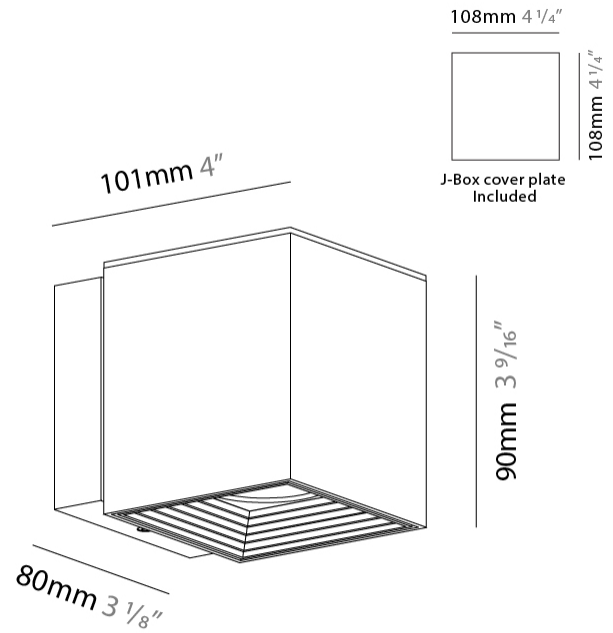

PROJECT
TYPE
SPECIFIER
QUANTITY
DATE

DAU SINGLE SURFACE

D93189R9-

base number Finish Options

1. To build a product code in our configurator select the specify button on the base model # product page
2. To build a manual product code on this datasheet choose from the options listed below in blue font and add the suffix to the base model #

GENERAL

Series: Dau
Subseries: Dau Single
Brand: Milan
Division: Design
Mounting Type: Surface
Mounting Location: Wall
Subcategory: Downlight

PHYSICAL

Shape: Cube
Length (mm): 80
Length (in): 3 1/8
Height (mm): 90
Depth (mm): 101
Height (in): 3 9/16
Depth (in): 4
Extension (mm): 114
Extension (in): 4 1/2
Light Distribution: Direct
Fixture Finish: [BAL / MWL / BSL](#)
Fixture Material: Extruded Aluminum

ELECTRICAL

Lamp Type: LED
Input Wattage (W): 10
Total Output Wattage (W): 9.3
Dimming: Tri-Mode (Non-Dimming and Phase Dimming (120Vac only) and 0-10V Dimming)
Driver Included: Yes
Driver Location: Integrated
Driver Type: Constant Current - 120Vac
Driver Class: Class 2
Input Voltage (V): 120 - 277
Constant Current (MA): 350
Upon Request: Not included - see components) Remote: 0-10Vdc dimming / Phase dimming @120Vac only / 277Vac

LED

Number of LEDs: 1
Color Temperature (°K): 3000
Max. Delivered Lumen (lm): 956
CRI: >90 CRI
Lamp Life (hrs): 50000

OPTICAL

RATINGS AND CERTIFICATIONS

Certified By: Certified for North American Standards
IP rating: IP44