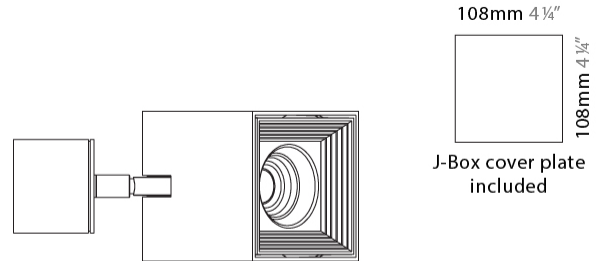

PROJECT	
TYPE	
SPECIFIER	
QUANTITY	
DATE	

DAU SINGLE ADJUSTABLE SURFACE

D92188R9-

base number Finish
Options

1. To build a product code in our configurator select the specify button on the base model # product page
2. To build a manual product code on this datasheet choose from the options listed below in blue font and add the suffix to the base model #

GENERAL

Series: Dau
Subseries: Dau Single Adjustable
Brand: Milan
Division: Design
Mounting Type: Surface
Subcategory: Spots

PHYSICAL

Shape: Cube
Length (mm): 80
Length (in): 3 1/8
Width (mm): 80
Width (in): 3 1/8
Height (mm): 86
Height (in): 3 3/8
Max. Overall Height (mm): 164
Max. Overall Height (in): 6 7/16
Light Distribution: Adjustable / Direct
Fixture Finish: BAL / MWL / BSL
Fixture Material: Extruded Aluminum

ELECTRICAL

Lamp Type: LED
Input Wattage (W): 10
Total Output Wattage (W): 9.3
Dimming: Tri-Mode (Non-Dimming and Phase Dimming (120Vac only) and 0-10V Dimming)
Driver Included: No
Driver Location: Remote
Driver Type: Constant Current - 120 / 277Vac
Driver Class: Class 2
Input Voltage (V): 120 - 277
Constant Current (MA): 350

LED

Number of LEDs: 1
Color Temperature (°K): 3000
Max. Delivered Lumen (lm): 956
CRI: >90 CRI
Lamp Life (hrs): 50000

OPTICAL

Optic°: 50
Adjustability: Rotational 300°; Tilt 90°

RATINGS AND CERTIFICATIONS

Certified By: Certified for North American Standards
IP rating: IP20