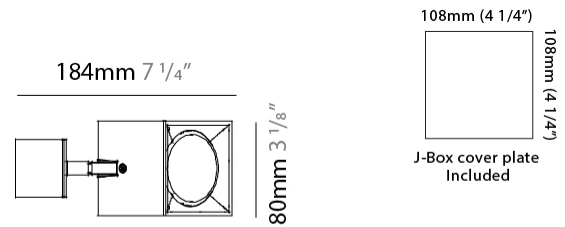

DAU SINGLE SURFACE

D92019-

base number   Finish
Options

PROJECT	_____
TYPE	_____
SPECIFIER	_____
QUANTITY	_____
DATE	_____

1. To build a product code in our configurator select the specify button on the base model # product page
2. To build a manual product code on this datasheet choose from the options listed below in blue font and add the suffix to the base model #

GENERAL

Series: Dau _____
Subseries: Dau Single _____
Brand: Milan _____
Division: Design _____
Mounting Type: Surface _____
Subcategory: Spots _____

PHYSICAL

Shape: Cube _____
Length (mm): 80 _____
Length (in): 3 1/8 _____
Width (mm): 83 _____
Width (in): 3 1/4 _____
Height (mm): 80 _____
Height (in): 3 1/8 _____
Max. Overall Height (mm): 160 _____
Max. Overall Height (in): 6 5/16 _____
Light Distribution: Adjustable / Direct _____
Weight (kg): 0.82 _____
Weight (lbs): 1.81 _____
Fixture Finish: [BAL](#) / [MWL](#) / [BSL](#) _____
Fixture Material: Extruded Aluminum _____

ELECTRICAL

Number of Lamps: 1 _____
Lamp Type: LED Retrofit _____
Lamp Shape: MR16 _____
Bulb Included: Bulb Not Included _____
Max. Wattage Per Lamp (W): 4 _____
Lamp Base: GU10 _____
Input Voltage (V): 120 _____

LED

OPTICAL

RATINGS AND CERTIFICATIONS

Certified By: Certified for North American Standards _____
IP rating: IP20 _____