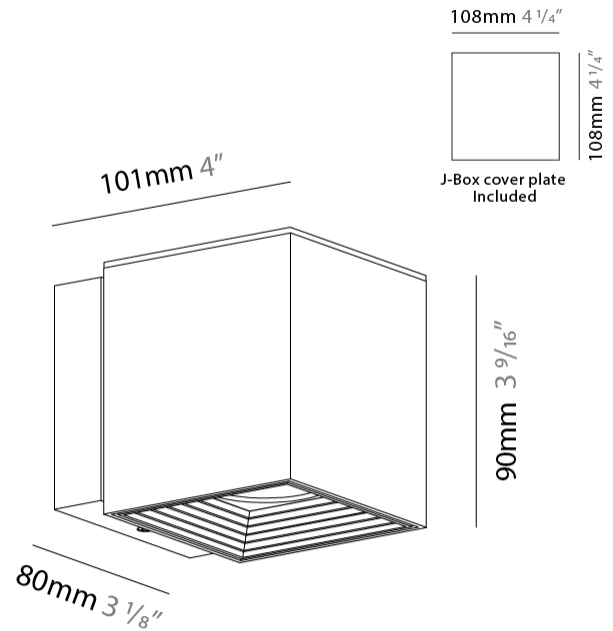

PROJECT	
TYPE	
SPECIFIER	
QUANTITY	
DATE	

DAU SINGLE SURFACE

D93189R9-

base number Finish
Options

1. To build a product code in our configurator select the specify button on the base model # product page
2. To build a manual product code on this datasheet choose from the options listed below in blue font and add the suffix to the base model #

GENERAL

Series: Dau
Subseries: Dau Single
Brand: Milan
Division: Design
Mounting Type: Surface
Mounting Location: Wall
Subcategory: Downlight

PHYSICAL

Shape: Cube
Length (mm): 80
Length (in): 3 1/8
Height (mm): 90
Depth (mm): 101
Height (in): 3 9/16
Depth (in): 4
Extension (mm): 114
Extension (in): 4 1/2
Light Distribution: Direct
[Fixture Finish: BAL / MWL / BSL](#)
Fixture Material: Extruded Aluminum

ELECTRICAL

Lamp Type: LED
Input Wattage (W): 10
Total Output Wattage (W): 9.3
Dimming: Tri-Mode (Non-Dimming and Phase Dimming (120Vac only) and 0-10V Dimming)
Driver Included: Yes
Driver Location: Integrated
Driver Type: Constant Current - 120Vac
Driver Class: Class 2
Input Voltage (V): 120 - 277
Constant Current (MA): 350
Upon Request: Not included - see components) Remote: 0-10Vdc dimming / Phase dimming @120Vac only / 277Vac

LED

Number of LEDs: 1
Color Temperature (°K): 3000
Max. Delivered Lumen (lm): 956
CRI: >90 CRI
Lamp Life (hrs): 50000

OPTICAL

RATINGS AND CERTIFICATIONS

Certified By: Certified for North American Standards
IP rating: IP44