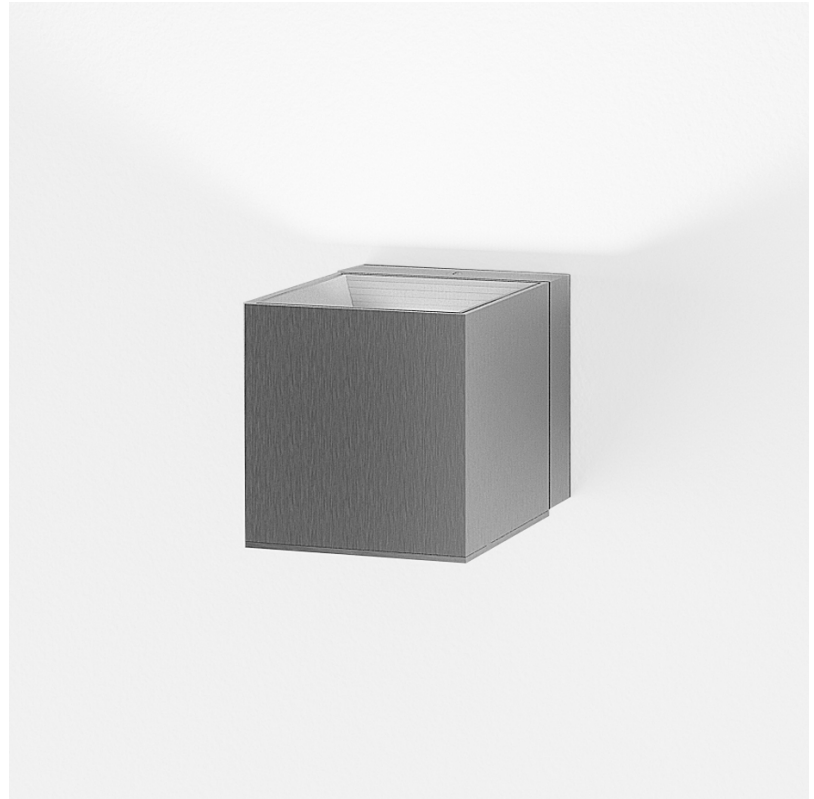

PROJECT	_____
TYPE	_____
SPECIFIER	_____
QUANTITY	_____
DATE	_____

DAU SINGLE SURFACE

D93239-

base number   Finish
Options

1. To build a product code in our configurator select the specify button on the base model # product page
2. To build a manual product code on this datasheet choose from the options listed below in blue font and add the suffix to the base model #

GENERAL

Series: Dau _____
Subseries: Dau Single _____
Partner: Milan _____
Division: Design _____
Installation: Surface _____
Product Type: Downlight _____
Mounting Location: Wall _____
Light Distribution: Direct _____

PHYSICAL

Aperture Sizes - Downlights: 3" _____
Shape: Cube _____
Length (mm): 80 _____
Length (in): 3 1/8" _____
Height (mm): 80 _____
Depth (mm): 101 _____
Height (in): 3 1/8" _____
Depth (in): 4 _____
Extension (mm): 101 _____
Extension (in): 4 _____
Fixture Finish: BAL / MWL / BSL _____
Fixture Material: Extruded Aluminum _____

ELECTRICAL

Lamp Type: LED _____
Input Wattage (W): 7 _____
Dimming: Electronic Low Voltage Dimming _____
Input Voltage (V): 120Vac Direct Line _____

LED

Number of LEDs: 1 _____
Color Temperature (°K): 3000 _____
Max. Delivered Lumen (lm): 665 _____
CRI: >90 CRI _____
Lamp Life (hrs): 50000 _____

OPTICAL

RATINGS AND CERTIFICATIONS

Certified By: Certified for North American Standards _____
IP rating: IP20 _____