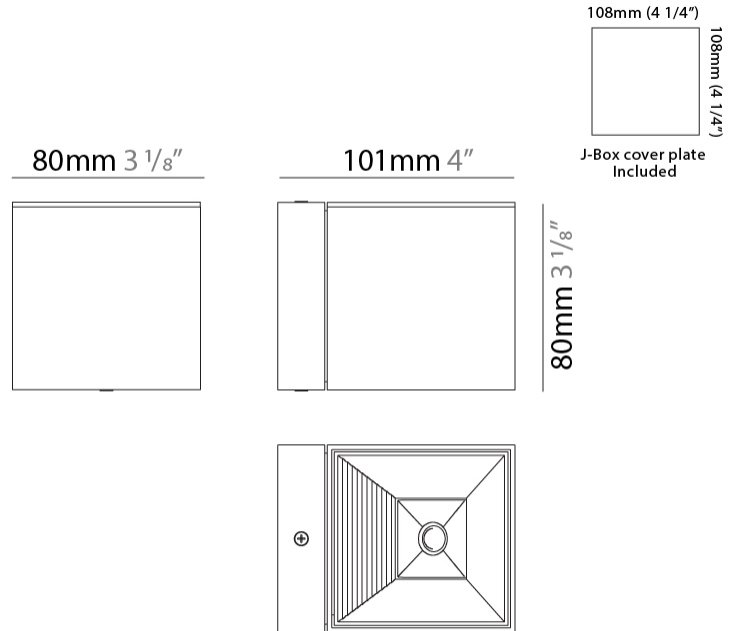

PROJECT	_____
TYPE	_____
SPECIFIER	_____
QUANTITY	_____
DATE	_____

DAU SINGLE SURFACE

D93239-

base number   Finish
Options

1. To build a product code in our configurator select the specify button on the base model # product page
2. To build a manual product code on this datasheet choose from the options listed below in blue font and add the suffix to the base model #

GENERAL

Series: Dau _____
Subseries: Dau Single _____
Partner: Milan _____
Division: Design _____
Installation: Surface _____
Product Type: Downlight _____
Mounting Location: Wall _____
Light Distribution: Direct _____

PHYSICAL

Aperture Sizes - Downlights: 3" _____
Shape: Cube _____
Length (mm): 80 _____
Length (in): 3 1/8" _____
Height (mm): 80 _____
Depth (mm): 101 _____
Height (in): 3 1/8" _____
Depth (in): 4 _____
Extension (mm): 101 _____
Extension (in): 4 _____
Fixture Finish: BAL / MWL / BSL _____
Fixture Material: Extruded Aluminum _____

ELECTRICAL

Lamp Type: LED _____
Input Wattage (W): 7 _____
Dimming: Electronic Low Voltage Dimming _____
Input Voltage (V): 120Vac Direct Line _____

LED

Number of LEDs: 1 _____
Color Temperature (°K): 3000 _____
Max. Delivered Lumen (lm): 665 _____
CRI: >90 CRI _____
Lamp Life (hrs): 50000 _____

OPTICAL

RATINGS AND CERTIFICATIONS

Certified By: Certified for North American Standards _____
IP rating: IP20 _____