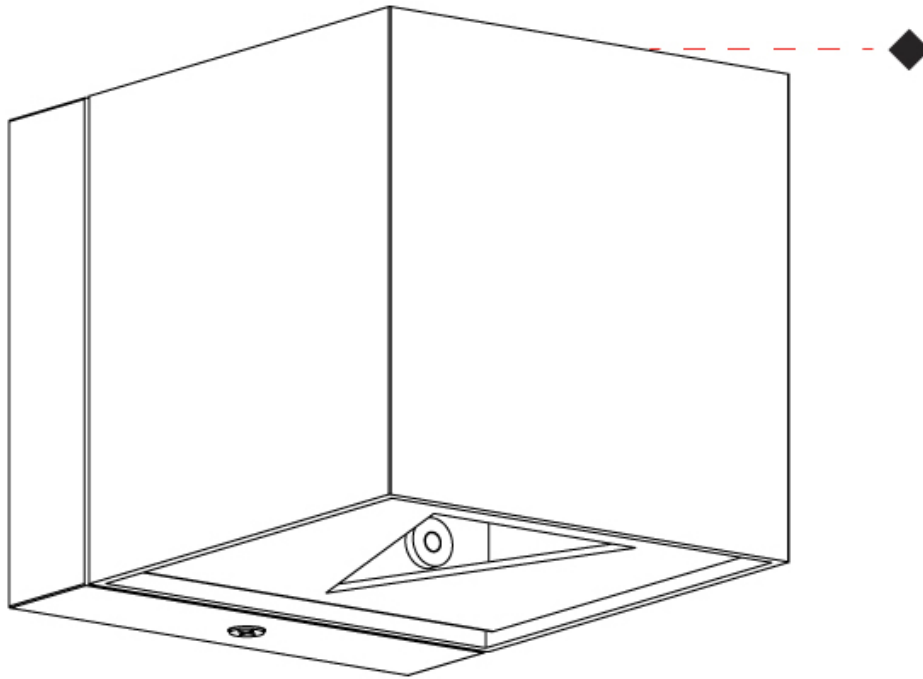

## DAU SINGLE SURFACE

D93041- : D93041-BAL

PROJECT \_\_\_\_\_

TYPE \_\_\_\_\_

SPECIFIER \_\_\_\_\_

QUANTITY \_\_\_\_\_

DATE \_\_\_\_\_

D