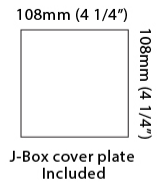

PROJECT	_____
TYPE	_____
SPECIFIER	_____
QUANTITY	_____
DATE	_____

DAU 2 LIGHT LINEAR SURFACE

D93241-

base number   Finish
Options

1. To build a product code in our configurator select the specify button on the base model # product page
2. To build a manual product code on this datasheet choose from the options listed below in blue font and add the suffix to the base model #

GENERAL

Series: Dau
Subseries: Dau 2 light Linear
Partner: Milan
Division: Design
Installation: Surface
Product Type: Wall Surface
Mounting Location: Wall
Light Distribution: Direct / Indirect

PHYSICAL

Shape: Rectangle
Length (mm): 80
Length (in): 3 1/8
Height (mm): 80
Depth (mm): 101
Height (in): 3 1/8
Depth (in): 4
Fixture Finish: [BAL / MWL / BSL](#)
Fixture Material: Extruded Aluminum

ELECTRICAL

Lamp Type: LED
Input Wattage (W): 28
Dimming: Electronic Low Voltage Dimming
Input Voltage (V): 120Vac Direct Line

LED

Number of LEDs: 4
Color Temperature (°K): 3000
Max. Delivered Lumen (lm): 1330
CRI: >90 CRI
Lamp Life (hrs): 50000

OPTICAL

RATINGS AND CERTIFICATIONS

Certified By: Certified for North American Standards
IP rating: IP20