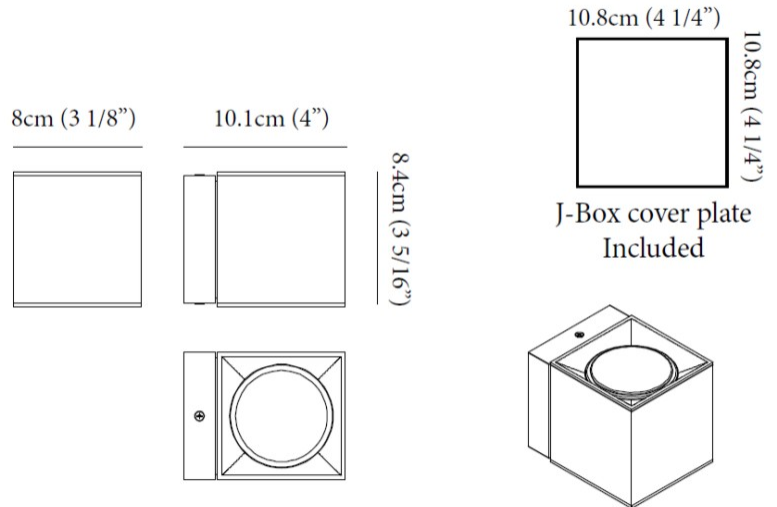

DAU SINGLE COVERED SURFACE

D93081-

base number _____
Finish _____
Options _____

1. To build a product code in our configurator select the specify button on the base model # product page
2. To build a manual product code on this datasheet choose from the options listed below in blue font and add the suffix to the base model #

GENERAL

Series: Dau _____
Subseries: Dau Single Covered _____
Partner: Milan _____
Division: Design _____
Installation: Surface _____
Product Type: Downlight _____
Mounting Location: Wall _____
Light Distribution: Direct _____

PHYSICAL

Aperture Sizes - Downlights: 3" _____
Shape: Cube _____
Length (mm): 80 _____
Length (in): 3 1/8 _____
Height (mm): 84 _____
Depth (mm): 101 _____
Height (in): 3 2/5 _____
Depth (in): 4 _____
Extension (mm): 101 _____
Extension (in): 4 _____
Weight (kg): 0.82 _____
Weight (lbs): 1.81 _____
Fixture Finish: [BAL / MWL / BSL](#) _____
Fixture Material: Extruded Aluminum _____

ELECTRICAL

Number of Lamps: 1 _____
Lamp Type: LED Retrofit _____
Lamp Shape: MR16 _____
Bulb Included: Bulb Not Included _____
Max. Wattage Per Lamp (W): 4 _____
Lamp Base: GU10 _____
Input Voltage (V): 120Vac Direct Line _____

LED

OPTICAL

RATINGS AND CERTIFICATIONS

Certified By: Certified for North American Standards _____
IP rating: IP20 _____