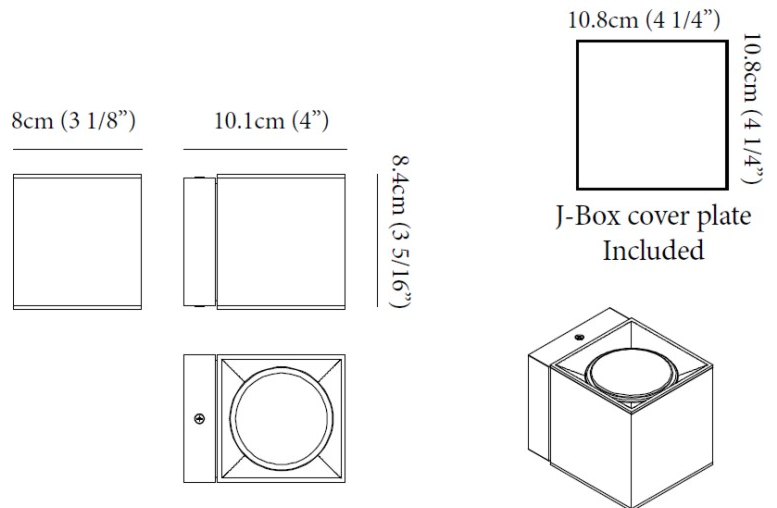

PROJECT	
TYPE	
SPECIFIER	
QUANTITY	
DATE	

DAU SINGLE COVERED SURFACE

D93081- : D93081-WHI

base number

1. To build a product code in our configurator select the specify button on the base model # product page
2. To build a manual product code on this datasheet choose from the options listed below in blue font and add the suffix to the base model #

GENERAL

Series: Dau
Subseries: Dau Single Covered
Partner: Milan
Division: Design
Installation: Surface
Product Type: Wall Surface
Mounting Location: Wall
Light Distribution: Direct

PHYSICAL

Shape: Cube
Length (mm): 80
Length (in): 3 1/8
Height (mm): 84
Depth (mm): 101
Height (in): 3 3/16
Depth (in): 4
Extension (mm): 101
Extension (in): 4
Weight (kg): 0.82
Weight (lbs): 1.81
Fixture Material: Extruded Aluminum

ELECTRICAL

Number of Lamps: 1
Lamp Type: LED Retrofit
Lamp Shape: MR16
Bulb Included: Bulb Not Included
Total Output Wattage (W): 4
Max. Wattage Per Lamp (W): 4
Lamp Base: GU10
Input Voltage (V): 120Vac Direct Line

LED

OPTICAL

RATINGS AND CERTIFICATIONS

Certified By: CSA Certified to UL and CSA Standards
IP rating: IP20