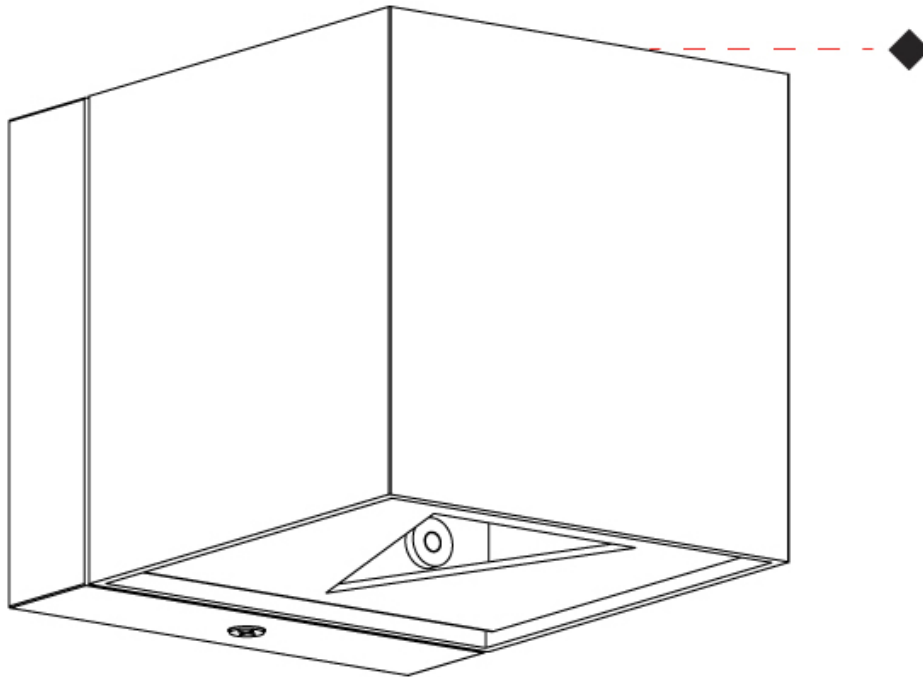

## DAU SINGLE SURFACE

D93041- : D93041-BAL

PROJECT \_\_\_\_\_

TYPE \_\_\_\_\_

SPECIFIER \_\_\_\_\_

QUANTITY \_\_\_\_\_

DATE \_\_\_\_\_

D