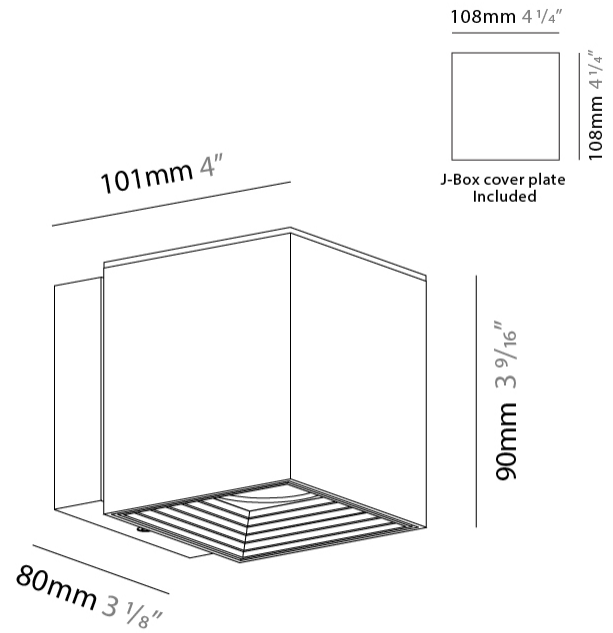

D93189R9-

base number Finish
Options

PROJECT
TYPE
SPECIFIER
QUANTITY
DATE

1. To build a product code in our configurator select the specify button on the base model # product page
2. To build a manual product code on this datasheet choose from the options listed below in blue font and add the suffix to the base model #

GENERAL

Series: Dau
Subseries: Dau Single
Partner: Milan
Division: Design
Installation: Surface
Product Type: Downlight
Mounting Location: Wall
Light Distribution: Direct

PHYSICAL

Aperture Sizes - Downlights: 3"
Shape: Cube
Length (mm): 80
Length (in): 3 1/8"
Height (mm): 90
Depth (mm): 101
Height (in): 3 5/16"
Depth (in): 4
Extension (mm): 114
Extension (in): 4 1/2"
Fixture Finish: [BAL](#) / [MWL](#) / [BSL](#)
Fixture Material: Extruded Aluminum

ELECTRICAL

Lamp Type: LED
Input Wattage (W): 10
Total Output Wattage (W): 9.3
Dimming: Tri-Mode (Non-Dimming and Phase Dimming (120Vac only) and 0-10V Dimming)
Driver Included: Yes
Driver Location: Integrated
Driver Type: Constant Current - 120Vac
Driver Class: Class 2
Input Voltage (V): 120 - 277
Constant Current (MA): 350
Upon Request: Not included - see components) Remote: 0-10Vdc dimming / Phase dimming @120Vac only / 277Vac

LED

Number of LEDs: 1
Color Temperature (°K): 3000
Max. Delivered Lumen (lm): 956
CRI: >90 CRI
Lamp Life (hrs): 50000

OPTICAL

RATINGS AND CERTIFICATIONS

Certified By: Certified for North American Standards
IP rating: IP44