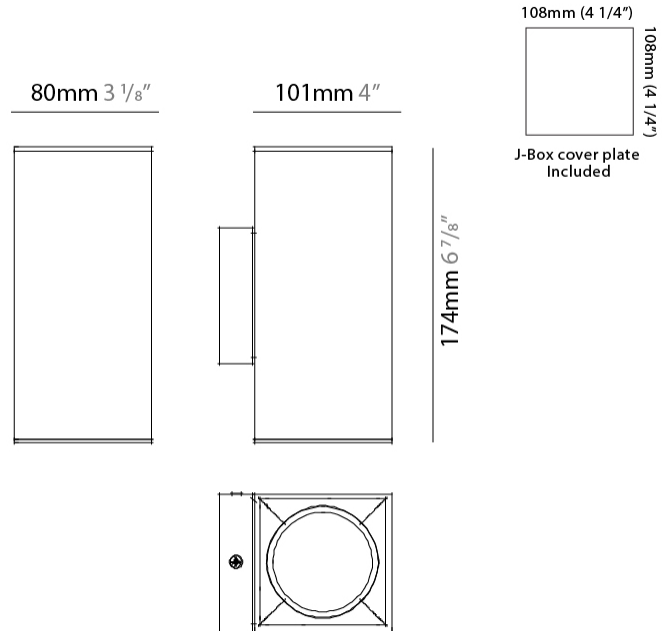

PROJECT
TYPE
SPECIFIER
QUANTITY
DATE

DAU SINGLE SURFACE

D93044-

base number   Finish
Options

1. To build a product code in our configurator select the specify button on the base model # product page
2. To build a manual product code on this datasheet choose from the options listed below in blue font and add the suffix to the base model #

GENERAL

Series: Dau
Subseries: Dau Single
Partner: Milan
Division: Design
Installation: Surface
Product Type: Wall Surface
Mounting Location: Wall
Light Distribution: Direct / Indirect

PHYSICAL

Shape: Rectangle
Length (mm): 80
Length (in): 3 1/8
Height (mm): 174
Depth (mm): 101
Height (in): 6 7/8
Depth (in): 4
Extension (mm): 101
Extension (in): 4
Weight (kg): 1.23
Weight (lbs): 2.71
Fixture Finish: BAL / MWL / BSL
Fixture Material: Extruded Aluminum

ELECTRICAL

Number of Lamps: 2
Lamp Type: LED Retrofit
Lamp Shape: MR16
Bulb Included: Bulb Not Included
Max. Wattage Per Lamp (W): 5
Lamp Base: GU10
Input Voltage (V): 120Vac Direct Line

LED

OPTICAL

RATINGS AND CERTIFICATIONS

Certified By: Certified for North American Standards
IP rating: IP20