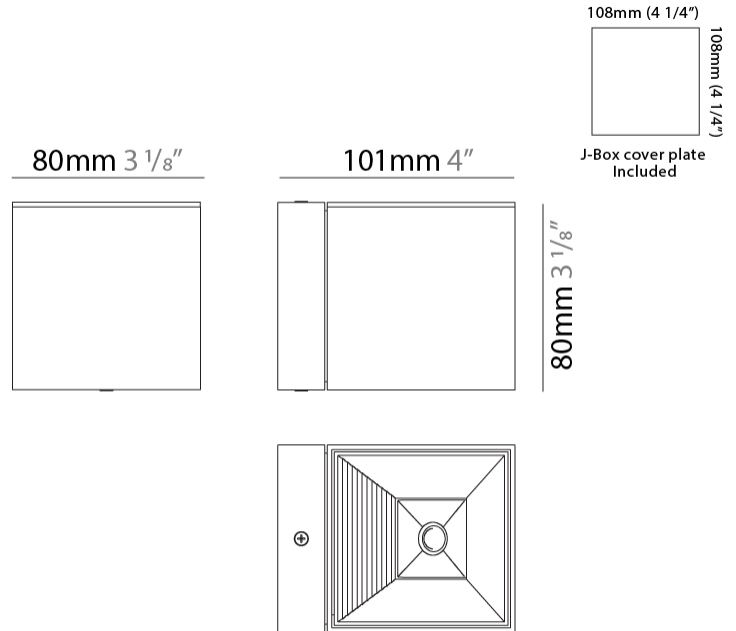

DAU SINGLE SURFACE

D93239-

base number   Finish
Options

1. To build a product code in our configurator select the specify button on the base model # product page
2. To build a manual product code on this datasheet choose from the options listed below in blue font and add the suffix to the base model #

GENERAL

Series: Dau _____
Subseries: Dau Single _____
Partner: Milan _____
Division: Design _____
Installation: Surface _____
Product Type: Downlight _____
Mounting Location: Wall _____
Light Distribution: Direct _____

PHYSICAL

Aperture Sizes - Downlights: 3" _____
Shape: Cube _____
Length (mm): 80 _____
Length (in): 3 1/8" _____
Height (mm): 80 _____
Depth (mm): 101 _____
Height (in): 3 1/8" _____
Depth (in): 4 _____
Extension (mm): 101 _____
Extension (in): 4 _____
Fixture Finish: [BAL / MWL / BSL](#) _____
Fixture Material: Extruded Aluminum _____

ELECTRICAL

Lamp Type: LED _____
Input Wattage (W): 7 _____
Dimming: Electronic Low Voltage Dimming _____
Input Voltage (V): 120Vac Direct Line _____

LED

Number of LEDs: 1 _____
Color Temperature (°K): 3000 _____
Max. Delivered Lumen (lm): 665 _____
CRI: >90 CRI _____
Lamp Life (hrs): 50000 _____

OPTICAL

RATINGS AND CERTIFICATIONS

Certified By: Certified for North American Standards _____
IP rating: IP20 _____