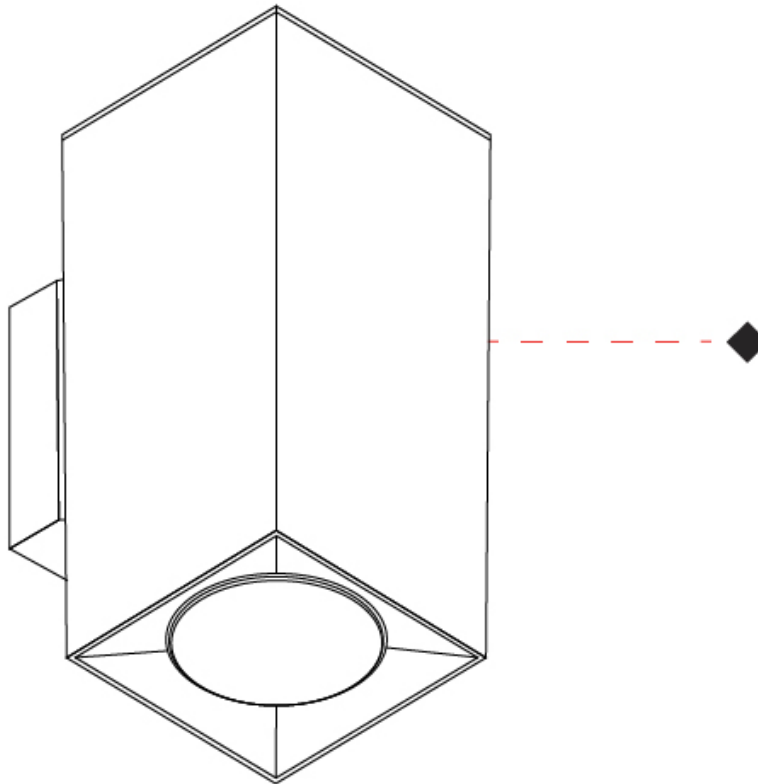

DAU SINGLE SURFACE

D93044- : D93044-BAL

PROJECT _____

TYPE _____

SPECIFIER _____

QUANTITY _____

DATE _____

D