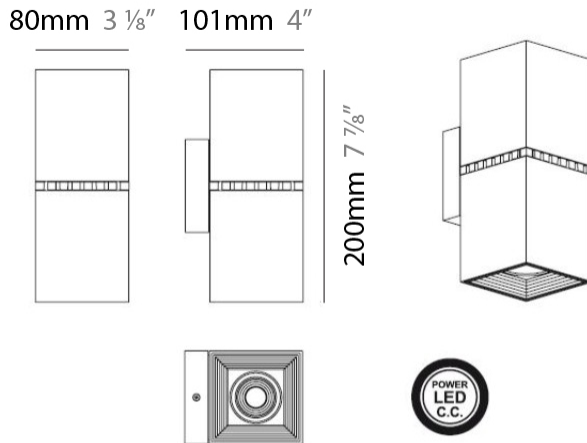

DAU DOUBLE SURFACE

D93195R9-

base number Finish
Options

PROJECT
TYPE
SPECIFIER
QUANTITY
DATE

1. To build a product code in our configurator select the specify button on the base model # product page
2. To build a manual product code on this datasheet choose from the options listed below in blue font and add the suffix to the base model #

GENERAL

Series: Dau
Subseries: Dau Double
Partner: Milan
Division: Design
Installation: Surface
Product Type: Wall Surface
Mounting Location: Wall
Light Distribution: Direct / Indirect

PHYSICAL

Shape: Rectangle
Length (mm): 80
Length (in): 3 1/8
Height (mm): 200
Depth (mm): 101
Height (in): 7 7/8
Depth (in): 4
Extension (mm): 101
Extension (in): 4
Fixture Finish: [BAL](#) / [MWL](#) / [BSL](#)
Fixture Material: Extruded Aluminum

ELECTRICAL

Lamp Type: LED
Total Output Wattage (W): 18.6
Dimming: Electronic Low Voltage Dimming
Input Voltage (V): 120

LED

Number of LEDs: 2
Color Temperature (°K): 3000
Nominal Lumen (lm): 1912
CRI: >90 CRI
Lamp Life (hrs): 50000

OPTICAL

RATINGS AND CERTIFICATIONS

Certified By: Certified for North American Standards
IP rating: IP20