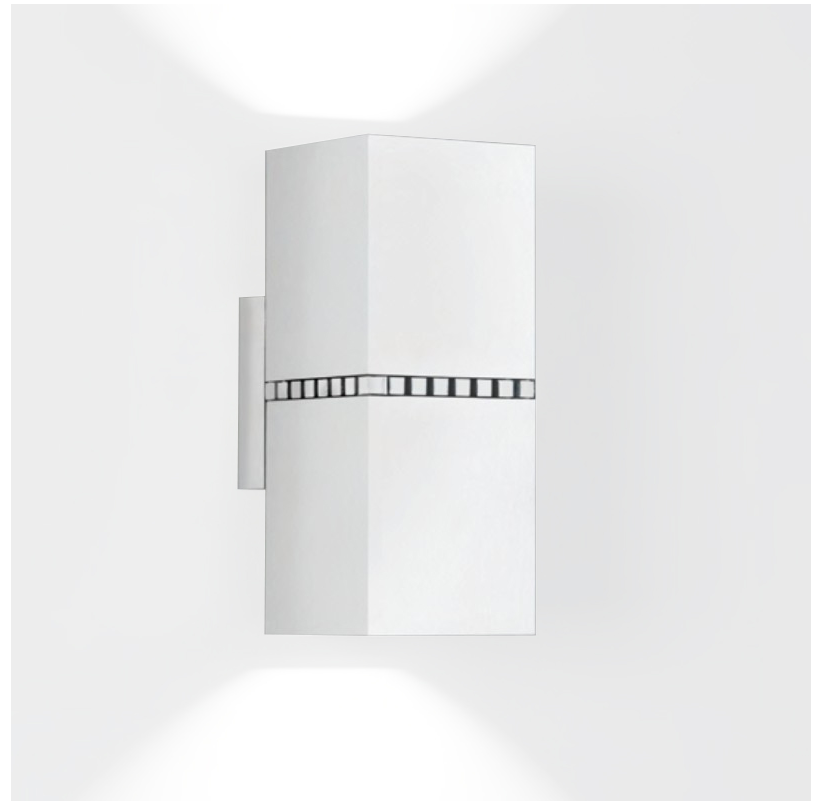

DAU DOUBLE SURFACE

D93195R9-

base number Finish
Options

PROJECT
TYPE
SPECIFIER
QUANTITY
DATE

1. To build a product code in our configurator select the specify button on the base model # product page
2. To build a manual product code on this datasheet choose from the options listed below in blue font and add the suffix to the base model #

GENERAL

Series: Dau
Subseries: Dau Double
Partner: Milan
Division: Design
Installation: Surface
Product Type: Wall Surface
Mounting Location: Wall
Light Distribution: Direct / Indirect

PHYSICAL

Shape: Rectangle
Length (mm): 80
Length (in): 3 1/8
Height (mm): 200
Depth (mm): 101
Height (in): 7 7/8
Depth (in): 4
Extension (mm): 101
Extension (in): 4
Fixture Finish: [BAL](#) / [MWL](#) / [BSL](#)
Fixture Material: Extruded Aluminum

ELECTRICAL

Lamp Type: LED
Total Output Wattage (W): 18.6
Dimming: Electronic Low Voltage Dimming
Input Voltage (V): 120

LED

Number of LEDs: 2
Color Temperature (°K): 3000
Nominal Lumen (lm): 1912
CRI: >90 CRI
Lamp Life (hrs): 50000

OPTICAL

RATINGS AND CERTIFICATIONS

Certified By: Certified for North American Standards
IP rating: IP20