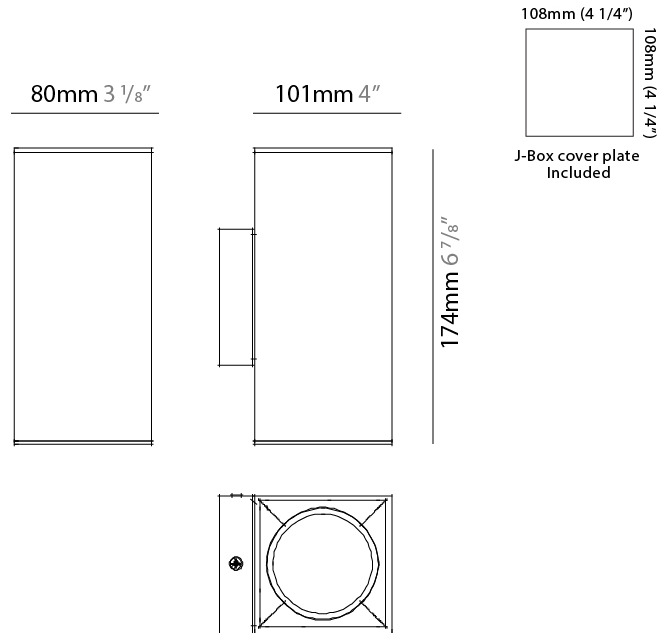

DAU SINGLE SURFACE

D93044- : D93044-BAL

base number

1. To build a product code in our configurator select the specify button on the base model # product page
2. To build a manual product code on this datasheet choose from the options listed below in blue font and add the suffix to the base model #

GENERAL

Series: Dau _____
Subseries: Dau Single _____
Partner: Milan _____
Division: Design _____
Installation: Surface _____
Product Type: Wall Surface _____
Mounting Location: Wall _____
Light Distribution: Direct / Indirect _____

PHYSICAL

Shape: Rectangle _____
Length (mm): 80 _____
Length (in): 3 1/8" _____
Height (mm): 174 _____
Depth (mm): 101 _____
Height (in): 6 7/8" _____
Depth (in): 4 _____
Extension (mm): 101 _____
Extension (in): 4 _____
Weight (kg): 1.23 _____
Weight (lbs): 2.71 _____
Fixture Material: Extruded Aluminum _____

ELECTRICAL

Number of Lamps: 2 _____
Lamp Type: LED Retrofit _____
Lamp Shape: MR16 _____
Bulb Included: Bulb Not Included _____
Total Output Wattage (W): 10 _____
Max. Wattage Per Lamp (W): 5 _____
Lamp Base: GU10 _____
Input Voltage (V): 120Vac Direct Line _____

LED

OPTICAL

RATINGS AND CERTIFICATIONS

Certified By: CSA Certified to UL and CSA Standards _____
IP rating: IP20 _____