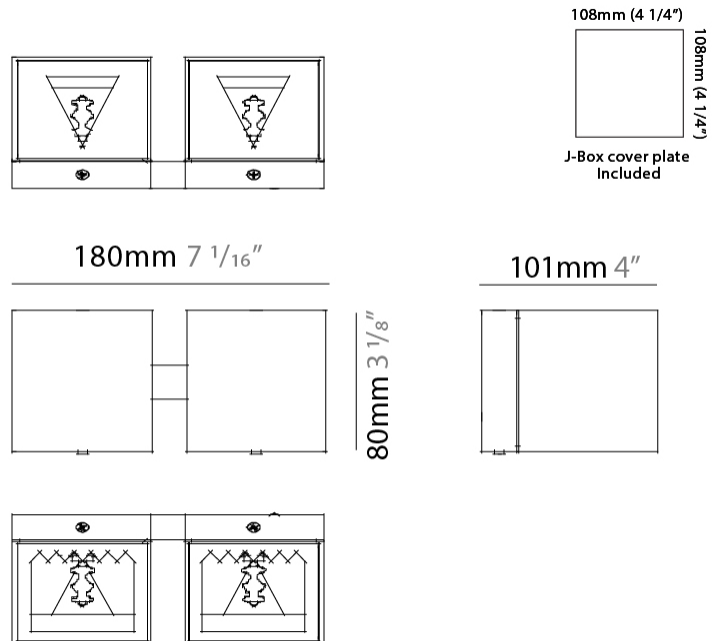

DAU DOUBLE SURFACE

D93095-

base number   Finish
Options

PROJECT	_____
TYPE	_____
SPECIFIER	_____
QUANTITY	_____
DATE	_____

1. To build a product code in our configurator select the specify button on the base model # product page
2. To build a manual product code on this datasheet choose from the options listed below in blue font and add the suffix to the base model #

GENERAL

Series: Dau _____
Subseries: Dau Double _____
Partner: Milan _____
Division: Design _____
Installation: Surface _____
Product Type: Wall Surface _____
Mounting Location: Wall _____
Light Distribution: Direct / Indirect _____

PHYSICAL

Shape: Rectangle _____
Length (mm): 180 _____
Length (in): 7 1/16 _____
Height (mm): 80 _____
Depth (mm): 101 _____
Height (in): 3 1/8 _____
Depth (in): 4 _____
Extension (mm): 101 _____
Extension (in): 4 _____
Fixture Finish: [BAL](#) / [MWL](#) / [BSL](#) _____
Fixture Material: Extruded Aluminum _____

ELECTRICAL

Number of Lamps: 2 _____
Lamp Type: LED Retrofit _____
Lamp Shape: T4 _____
Bulb Included: Bulb Not Included _____
Max. Wattage Per Lamp (W): 3.5 _____
Lamp Base: G9 _____
Input Voltage (V): 120Vac Direct Line _____

LED

OPTICAL

RATINGS AND CERTIFICATIONS

Certified By: Certified for North American Standards _____
IP rating: IP20 _____