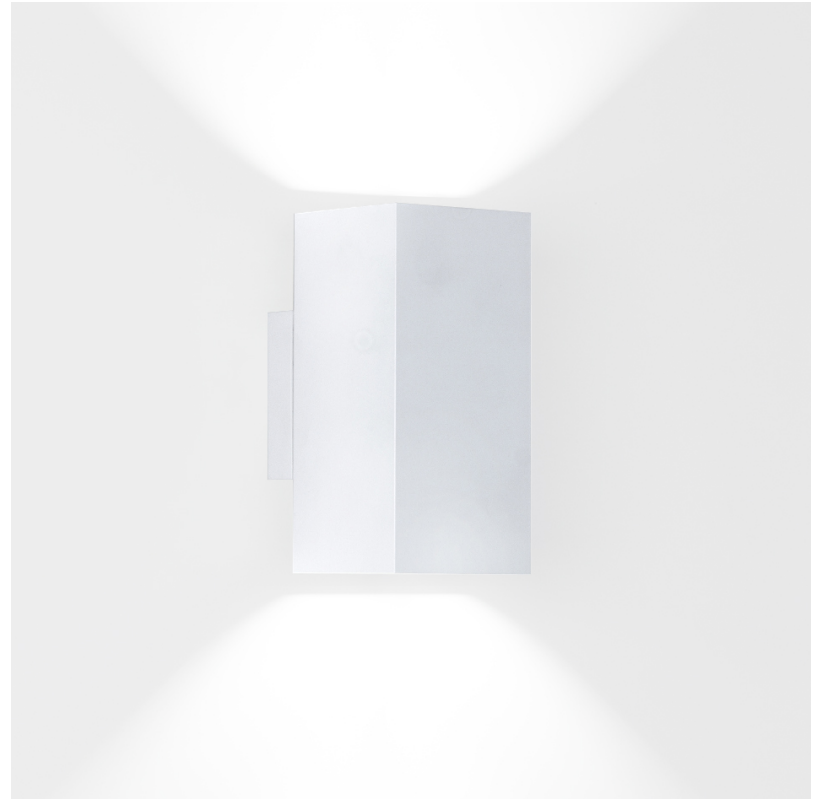

DAU SINGLE SURFACE

D93152R9-

base number Finish
Options

PROJECT
TYPE
SPECIFIER
QUANTITY
DATE

1. To build a product code in our configurator select the specify button on the base model # product page
2. To build a manual product code on this datasheet choose from the options listed below in blue font and add the suffix to the base model #

GENERAL

Series: Dau
Subseries: Dau Single
Partner: Milan
Division: Design
Installation: Surface
Product Type: Wall Surface
Mounting Location: Wall
Light Distribution: Direct / Indirect

PHYSICAL

Shape: Rectangle
Length (mm): 80
Length (in): 3 1/8
Height (mm): 170
Height (in): 6 11/16
Extension (mm): 101
Extension (in): 4
Fixture Finish: BAL / MWL / BSL
Fixture Material: Extruded Aluminum

ELECTRICAL

Lamp Type: LED
Input Wattage (W): 14
Dimming: Electronic Low Voltage Dimming
Input Voltage (V): 120Vac Direct Line

LED

Number of LEDs: 2
Color Temperature (°K): 3000
Max. Delivered Lumen (lm): 1330
CRI: >90 CRI
Lamp Life (hrs): 50000

OPTICAL

RATINGS AND CERTIFICATIONS

Certified By: Certified for North American Standards
IP rating: IP44