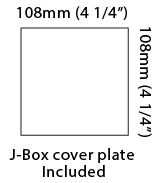

DAU SINGLE SURFACE

D93041-

base number   Finish
Options

1. To build a product code in our configurator select the specify button on the base model # product page
2. To build a manual product code on this datasheet choose from the options listed below in blue font and add the suffix to the base model #

GENERAL

Series: Dau _____
Subseries: Dau Single _____
Partner: Milan _____
Division: Design _____
Installation: Surface _____
Product Type: Wall Surface _____
Mounting Location: Wall _____
Light Distribution: Direct / Indirect _____

PHYSICAL

Shape: Cube _____
Length (mm): 80 _____
Length (in): 3 1/8 _____
Height (mm): 80 _____
Depth (mm): 101 _____
Height (in): 3 1/8 _____
Depth (in): 4 _____
Extension (mm): 101 _____
Extension (in): 4 _____
Weight (kg): 0.82 _____
Weight (lbs): 1.81 _____
Fixture Finish: [BAL / MWL / BSL](#) _____
Fixture Material: Extruded Aluminum _____

ELECTRICAL

Number of Lamps: 1 _____
Lamp Type: LED Retrofit _____
Lamp Shape: T4 _____
Bulb Included: Bulb Not Included _____
Max. Wattage Per Lamp (W): 3.5 _____
Lamp Base: G9 _____
Input Voltage (V): 120Vac Direct Line _____

LED

OPTICAL

RATINGS AND CERTIFICATIONS

Certified By: Certified for North American Standards _____
IP rating: IP20 _____