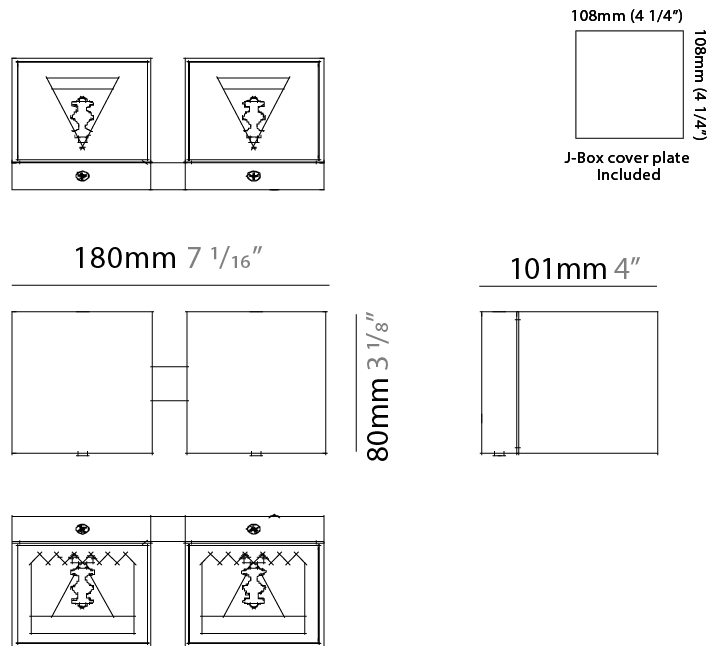

PROJECT	_____
TYPE	_____
SPECIFIER	_____
QUANTITY	_____
DATE	_____

DAU DOUBLE SURFACE

D93095- : D93095-WHI

base number

1. To build a product code in our configurator select the specify button on the base model # product page
2. To build a manual product code on this datasheet choose from the options listed below in blue font and add the suffix to the base model #

GENERAL

Series: Dau _____
Subseries: Dau Double _____
Partner: Milan _____
Division: Design _____
Installation: Surface _____
Product Type: Wall Surface _____
Mounting Location: Wall _____
Light Distribution: Direct / Indirect _____

PHYSICAL

Shape: Rectangle _____
Length (mm): 180 _____
Length (in): 7 1/16 _____
Height (mm): 80 _____
Depth (mm): 101 _____
Height (in): 3 1/8 _____
Depth (in): 4 _____
Extension (mm): 101 _____
Extension (in): 4 _____
Weight (kg): 1.4 _____
Weight (lbs): 2.999 _____
Fixture Material: Extruded Aluminum _____

ELECTRICAL

Number of Lamps: 2 _____
Lamp Type: LED Retrofit _____
Lamp Shape: T4 _____
Bulb Included: Bulb Not Included _____
Total Output Wattage (W): 7 _____
Max. Wattage Per Lamp (W): 3.5 _____
Lamp Base: G9 _____
Input Voltage (V): 120Vac Direct Line _____

LED

OPTICAL

RATINGS AND CERTIFICATIONS

Certified By: CSA Certified to UL and CSA Standards _____
IP rating: IP20 _____