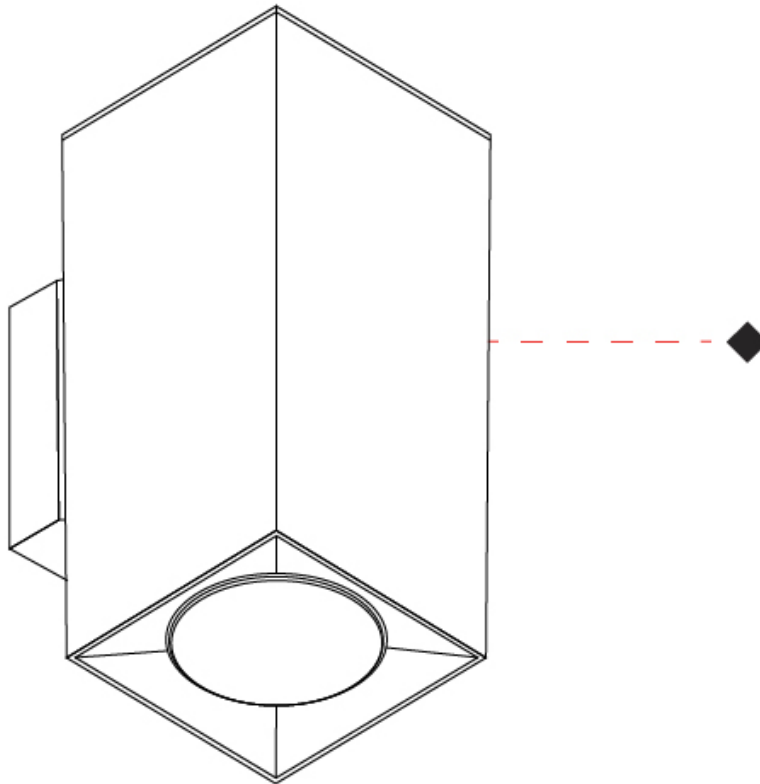

DAU SINGLE SURFACE

D93044-

PROJECT	_____
TYPE	_____
SPECIFIER	_____
QUANTITY	_____
DATE	_____

D