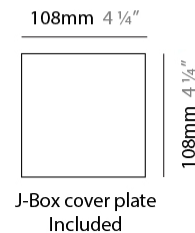

DAU DOUBLE SURFACE

D93195R9-

base number Finish
Options

PROJECT
TYPE
SPECIFIER
QUANTITY
DATE

1. To build a product code in our configurator select the specify button on the base model # product page
2. To build a manual product code on this datasheet choose from the options listed below in blue font and add the suffix to the base model #

GENERAL

Series: Dau
Subseries: Dau Double
Partner: Milan
Division: Design
Installation: Surface
Product Type: Wall Surface
Mounting Location: Wall
Light Distribution: Direct / Indirect

PHYSICAL

Shape: Rectangle
Length (mm): 80
Length (in): 3 1/8
Height (mm): 200
Depth (mm): 101
Height (in): 7 7/8
Depth (in): 4
Extension (mm): 101
Extension (in): 4
Fixture Finish: [BAL](#) / [MWL](#) / [BSL](#)
Fixture Material: Extruded Aluminum

ELECTRICAL

Lamp Type: LED
Total Output Wattage (W): 18.6
Dimming: Electronic Low Voltage Dimming
Input Voltage (V): 120

LED

Number of LEDs: 2
Color Temperature (°K): 3000
Nominal Lumen (lm): 1912
CRI: >90 CRI
Lamp Life (hrs): 50000

OPTICAL

RATINGS AND CERTIFICATIONS

Certified By: Certified for North American Standards
IP rating: IP20