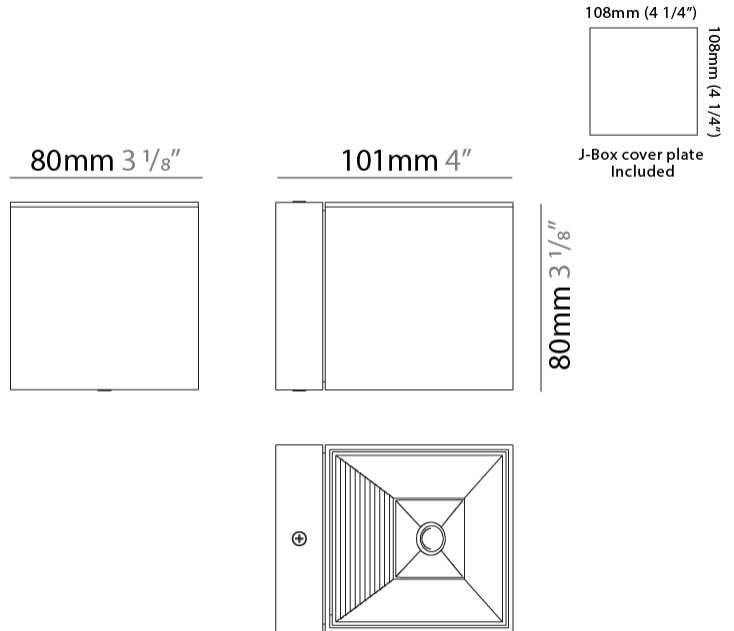

PROJECT
TYPE
SPECIFIER
QUANTITY
DATE

DAU SINGLE SURFACE

D93239-

base number   Finish
Options

1. To build a product code in our configurator select the specify button on the base model # product page
2. To build a manual product code on this datasheet choose from the options listed below in blue font and add the suffix to the base model #

GENERAL

Series: Dau
Subseries: Dau Single
Partner: Milan
Division: Design
Installation: Surface
Product Type: Downlight
Mounting Location: Wall
Light Distribution: Direct

PHYSICAL

Aperture Sizes - Downlights: 3"
Shape: Cube
Length (mm): 80
Length (in): 3 1/8"
Height (mm): 80
Depth (mm): 101
Height (in): 3 1/8"
Depth (in): 4
Extension (mm): 101
Extension (in): 4
Fixture Finish: BAL / MWL / BSL
Fixture Material: Extruded Aluminum

ELECTRICAL

Lamp Type: LED
Input Wattage (W): 7
Dimming: Electronic Low Voltage Dimming
Input Voltage (V): 120Vac Direct Line

LED

Number of LEDs: 1
Color Temperature (°K): 3000
Max. Delivered Lumen (lm): 665
CRI: >90 CRI
Lamp Life (hrs): 50000

OPTICAL

RATINGS AND CERTIFICATIONS

Certified By: Certified for North American Standards
IP rating: IP20