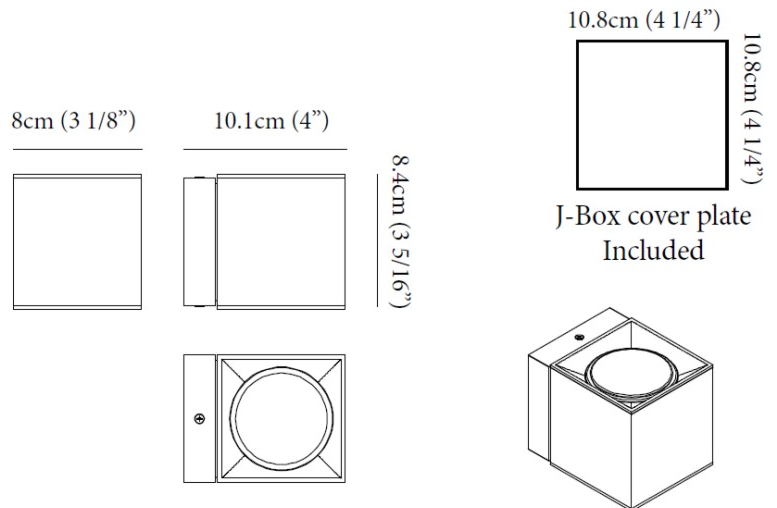

PROJECT	_____
TYPE	_____
SPECIFIER	_____
QUANTITY	_____
DATE	_____

DAU SINGLE COVERED SURFACE

D93081- : D93081-WHI

base number

1. To build a product code in our configurator select the specify button on the base model # product page
2. To build a manual product code on this datasheet choose from the options listed below in blue font and add the suffix to the base model #

GENERAL

Series: Dau _____
Subseries: Dau Single Covered _____
Partner: Milan _____
Division: Design _____
Installation: Surface _____
Product Type: Wall Surface _____
Mounting Location: Wall _____
Light Distribution: Direct _____

PHYSICAL

Shape: Cube _____
Length (mm): 80 _____
Length (in): 3 1/8 _____
Height (mm): 84 _____
Depth (mm): 101 _____
Height (in): 3 3/16 _____
Depth (in): 4 _____
Extension (mm): 101 _____
Extension (in): 4 _____
Weight (kg): 0.82 _____
Weight (lbs): 1.81 _____
Fixture Material: Extruded Aluminum _____

ELECTRICAL

Number of Lamps: 1 _____
Lamp Type: LED Retrofit _____
Lamp Shape: MR16 _____
Bulb Included: Bulb Not Included _____
Total Output Wattage (W): 4 _____
Max. Wattage Per Lamp (W): 4 _____
Lamp Base: GU10 _____
Input Voltage (V): 120Vac Direct Line _____

LED

OPTICAL

RATINGS AND CERTIFICATIONS

Certified By: CSA Certified to UL and CSA Standards _____
IP rating: IP20 _____