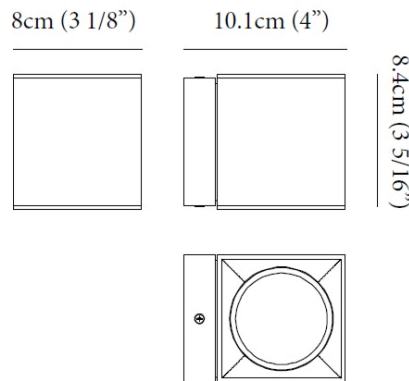

DAU SINGLE COVERED SURFACE

D93081-

base number _____
Finish Options _____

1. To build a product code in our configurator select the specify button on the base model # product page
2. To build a manual product code on this datasheet choose from the options listed below in blue font and add the suffix to the base model #

GENERAL

Series: Dau _____
Subseries: Dau Single Covered _____
Partner: Milan _____
Division: Design _____
Installation: Surface _____
Product Type: Downlight _____
Mounting Location: Wall _____
Light Distribution: Direct _____

PHYSICAL

Aperture Sizes - Downlights: 3" _____
Shape: Cube _____
Length (mm): 80 _____
Length (in): 3 1/8 _____
Height (mm): 84 _____
Depth (mm): 101 _____
Height (in): 3 2/5 _____
Depth (in): 4 _____
Extension (mm): 101 _____
Extension (in): 4 _____
Weight (kg): 0.82 _____
Weight (lbs): 1.81 _____
Fixture Finish: [BAL / MWL / BSL](#) _____
Fixture Material: Extruded Aluminum _____

ELECTRICAL

Number of Lamps: 1 _____
Lamp Type: LED Retrofit _____
Lamp Shape: MR16 _____
Bulb Included: Bulb Not Included _____
Max. Wattage Per Lamp (W): 4 _____
Lamp Base: GU10 _____
Input Voltage (V): 120Vac Direct Line _____

LED

OPTICAL

RATINGS AND CERTIFICATIONS

Certified By: Certified for North American Standards _____
IP rating: IP20 _____