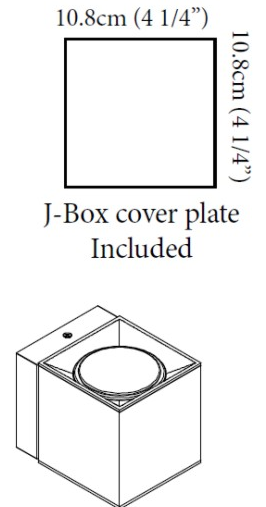

DAU SINGLE COVERED SURFACE

D93081-

base number _____
Finish Options _____

1. To build a product code in our configurator select the specify button on the base model # product page
2. To build a manual product code on this datasheet choose from the options listed below in blue font and add the suffix to the base model #

GENERAL

Series: Dau _____
Subseries: Dau Single Covered _____
Partner: Milan _____
Division: Design _____
Installation: Surface _____
Product Type: Downlight _____
Mounting Location: Wall _____
Light Distribution: Direct _____

PHYSICAL

Aperture Sizes - Downlights: 3" _____
Shape: Cube _____
Length (mm): 80 _____
Length (in): 3 1/8 _____
Height (mm): 84 _____
Depth (mm): 101 _____
Height (in): 3 2/5 _____
Depth (in): 4 _____
Extension (mm): 101 _____
Extension (in): 4 _____
Weight (kg): 0.82 _____
Weight (lbs): 1.81 _____
Fixture Finish: [BAL / MWL / BSL](#) _____
Fixture Material: Extruded Aluminum _____

ELECTRICAL

Number of Lamps: 1 _____
Lamp Type: LED Retrofit _____
Lamp Shape: MR16 _____
Bulb Included: Bulb Not Included _____
Max. Wattage Per Lamp (W): 4 _____
Lamp Base: GU10 _____
Input Voltage (V): 120Vac Direct Line _____

LED

OPTICAL

RATINGS AND CERTIFICATIONS

Certified By: Certified for North American Standards _____
IP rating: IP20 _____