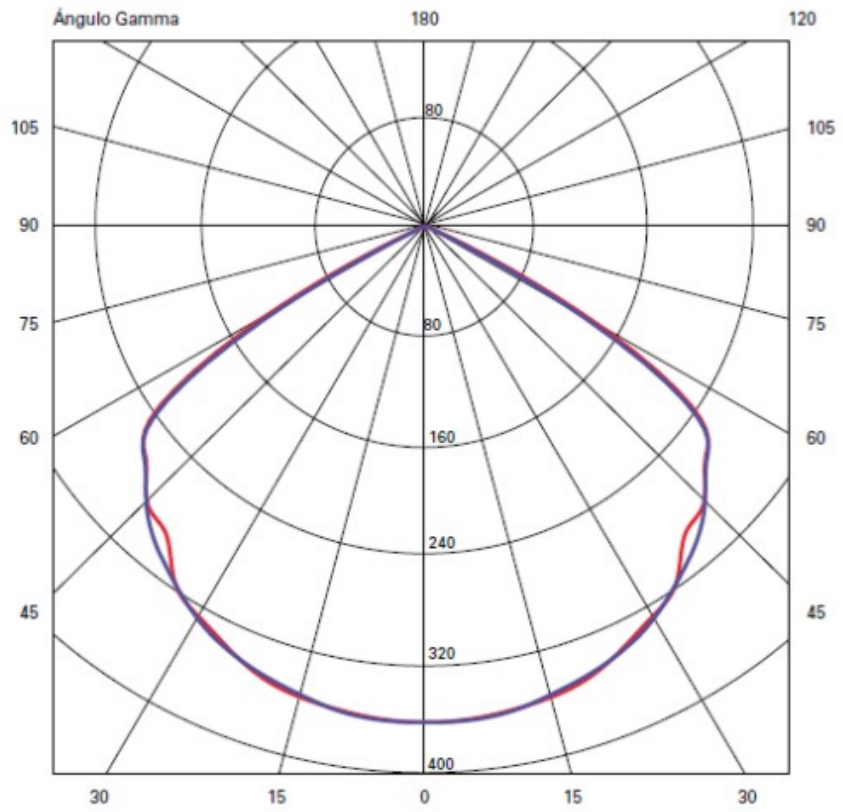

DAU SINGLE SURFACE

D93132R9-

PROJECT	_____
TYPE	_____
SPECIFIER	_____
QUANTITY	_____
DATE	_____

D