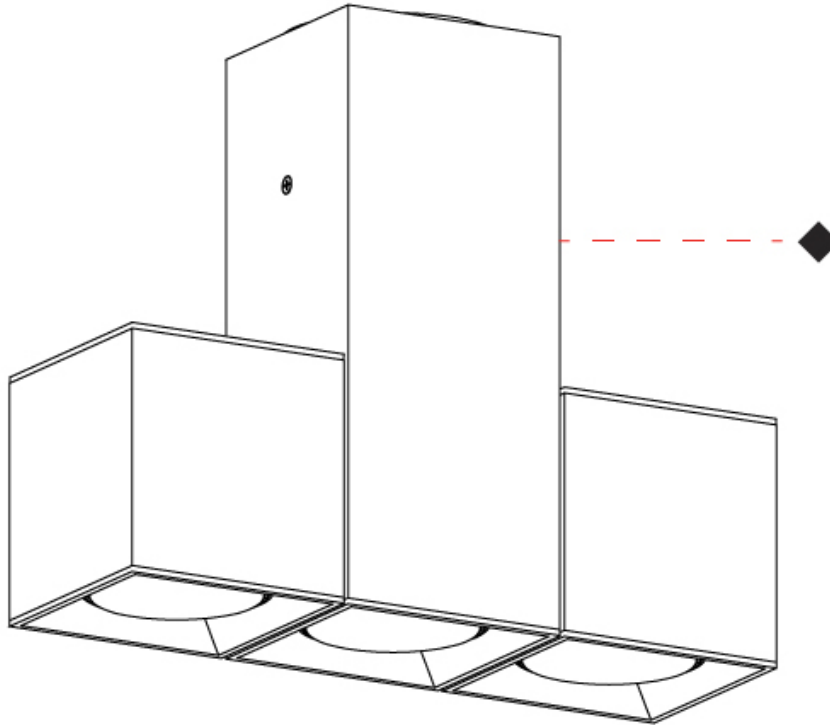

GENERAL

Series: Dau _____
 Subseries: Dau Single _____
 Brand: Milan _____
 Division: Design _____
 Mounting Type: Surface _____
 Mounting Location: Ceiling _____
 Subcategory: Downlight _____

PHYSICAL

Shape: Cube _____
 Length (mm): 80 _____
 Length (in): 3 1/8 _____
 Width (mm): 80 _____
 Width (in): 3 1/8 _____
 Height (mm): 87 _____
 Height (in): 3 7/16 _____
 Light Distribution: Direct _____
 Weight (kg): 0.82 _____
 Weight (lbs): 1.81 _____
 Fixture Finish: [BAL / MWL / BSL](#) _____
 Fixture Material: Extruded Aluminum _____

GENERAL

Series: Dau _____
 Subseries: Dau Single _____
 Brand: Milan _____
 Division: Design _____
 Mounting Type: Surface _____
 Subcategory: Spots _____

PHYSICAL

Shape: Cube _____
 Length (mm): 80 _____
 Length (in): 3 1/8 _____
 Width (mm): 83 _____
 Width (in): 3 1/4 _____
 Height (mm): 80 _____
 Height (in): 3 1/8 _____
 Max. Overall Height (mm): 160 _____
 Max. Overall Height (in): 6 5/16 _____
 Light Distribution: Adjustable / Direct _____
 Weight (kg): 0.82 _____
 Weight (lbs): 1.81 _____
 Fixture Finish: [BAL / MWL / BSL](#) _____
 Fixture Material: Extruded Aluminum _____

LED

OPTICAL

Adjustability: Rotational; Tilt 300° _____

RATINGS AND CERTIFICATIONS

Certified By: Certified for North American Standards _____
 IP rating: IP20 _____

DAU 3 LIGHT LINEAR SURFACE

D92030-

PROJECT	_____
TYPE	_____
SPECIFIER	_____
QUANTITY	_____
DATE	_____

GENERAL

Series: Dau
 Subseries: Dau Single
 Brand: Milan
 Division: Design
 Mounting Type: Surface
 Mounting Location: Ceiling
 Subcategory: Downlight

PHYSICAL

Shape: Cube
 Length (mm): 80
 Length (in): 3 1/8
 Width (mm): 80
 Width (in): 3 1/8
 Height (mm): 91
 Height (in): 3 9/16
 Light Distribution: Direct
 Fixture Finish: BAL / MWL / BSL
 Fixture Material: Extruded Aluminum