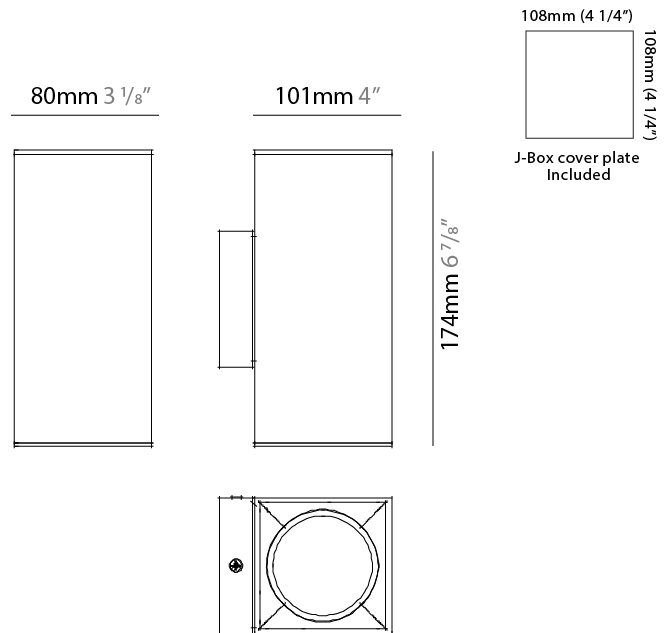

DAU SINGLE SURFACE

D93044- : D93044-BAL

base number

1. To build a product code in our configurator select the specify button on the base model # product page
2. To build a manual product code on this datasheet choose from the options listed below in blue font and add the suffix to the base model #

GENERAL

Series: Dau _____
Subseries: Dau Single _____
Partner: Milan _____
Division: Design _____
Installation: Surface _____
Product Type: Wall Surface _____
Mounting Location: Wall _____
Light Distribution: Direct / Indirect _____

PHYSICAL

Shape: Rectangle _____
Length (mm): 80 _____
Length (in): 3 1/8 _____
Height (mm): 174 _____
Depth (mm): 101 _____
Height (in): 6 7/8 _____
Depth (in): 4 _____
Extension (mm): 101 _____
Extension (in): 4 _____
Weight (kg): 1.23 _____
Weight (lbs): 2.71 _____
Fixture Material: Extruded Aluminum _____

ELECTRICAL

Number of Lamps: 2 _____
Lamp Type: LED Retrofit _____
Lamp Shape: MR16 _____
Bulb Included: Bulb Not Included _____
Total Output Wattage (W): 10 _____
Max. Wattage Per Lamp (W): 5 _____
Lamp Base: GU10 _____
Input Voltage (V): 120Vac Direct Line _____

LED

OPTICAL

RATINGS AND CERTIFICATIONS

Certified By: CSA Certified to UL and CSA Standards _____
IP rating: IP20 _____