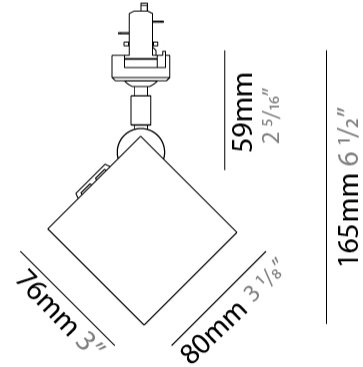

PROJECT	_____
TYPE	_____
SPECIFIER	_____
QUANTITY	_____
DATE	_____

DAU SINGLE TRACK

D96048R9-

base number   Finish
Options

1. To build a product code in our configurator select the specify button on the base model # product page
2. To build a manual product code on this datasheet choose from the options listed below in blue font and add the suffix to the base model #

GENERAL

Series: Dau
Subseries: Dau Single
Partner: Milan
Division: Design
Installation: Track
Product Type: Track System Line Voltage
Mounting Location: Ceiling
Light Distribution: Adjustable / Direct

PHYSICAL

Shape: Cube
Width (mm): 80
Width (in): 3 1/8
Height (mm): 165
Height (in): 6 1/2
Fixture Finish: BAL / MWL / BSL
Fixture Material: Extruded Aluminum

ELECTRICAL

Number of Lamps: 1
Lamp Type: LED
Total Output Wattage (W): 9.3
Dimming: Phase Dimming (120Vac Only)
Input Voltage (V): 120

LED

Number of LEDs: 1
Color Temperature (°K): 3000
Max. Delivered Lumen (lm): 956
CRI: >90 CRI
Lamp Life (hrs): 50000

OPTICAL

RATINGS AND CERTIFICATIONS

Certified By: Certified for North American Standards
IP rating: IP20

80mm 3 1/8"