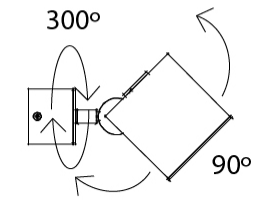

DAU SINGLE SURFACE

D92019-

base number   Finish
Options

1. To build a product code in our configurator select the specify button on the base model # product page
2. To build a manual product code on this datasheet choose from the options listed below in blue font and add the suffix to the base model #

GENERAL

Series: Dau
Subseries: Dau Single
Partner: Milan
Division: Design
Installation: Surface
Product Type: Spots
Mounting Location: Ceiling
Light Distribution: Adjustable / Direct

PHYSICAL

Shape: Cube
Length (mm): 80
Length (in): 3 1/8
Width (mm): 83
Width (in): 3 1/4
Height (mm): 80
Height (in): 3 1/8
Max. Overall Height (mm): 160
Max. Overall Height (in): 6 5/16
Weight (kg): 0.82
Weight (lbs): 1.81
[Fixture Finish: BAL / MWL / BSL](#)
Fixture Material: Extruded Aluminum

ELECTRICAL

Number of Lamps: 1
Lamp Type: LED Retrofit
Lamp Shape: MR16
Bulb Included: Bulb Not Included
Max. Wattage Per Lamp (W): 4
Lamp Base: GU10
Input Voltage (V): 120

LED

OPTICAL

RATINGS AND CERTIFICATIONS

Certified By: Certified for North American Standards
IP rating: IP20

PROJECT	_____
TYPE	_____
SPECIFIER	_____
QUANTITY	_____
DATE	_____