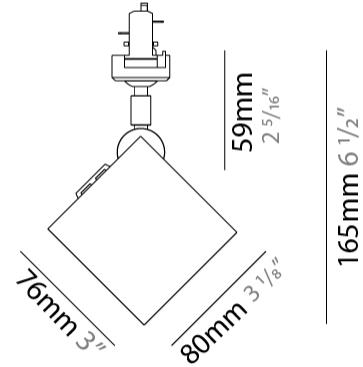

PROJECT	
TYPE	
SPECIFIER	
QUANTITY	
DATE	

DAU SINGLE TRACK

D96048R9-

base number Finish
Options

1. To build a product code in our configurator select the specify button on the base model # product page
2. To build a manual product code on this datasheet choose from the options listed below in blue font and add the suffix to the base model #

GENERAL

Series: Dau
Subseries: Dau Single
Brand: Milan
Division: Design
Mounting Type: Track
Mounting Location: Ceiling
Subcategory: Spots

PHYSICAL

Shape: Cube
Width (mm): 80
Width (in): 3 1/8
Height (mm): 165
Height (in): 6 1/2
Light Distribution: Adjustable / Direct
Fixture Finish: BAL / MWL / BSL
Fixture Material: Extruded Aluminum

ELECTRICAL

Number of Lamps: 1
Lamp Type: LED
Total Output Wattage (W): 9.3
Dimming: Phase Dimming (120Vac Only)
Input Voltage (V): 120

LED

Number of LEDs: 1
Color Temperature (°K): 3000
Max. Delivered Lumen (lm): 956
CRI: >90 CRI
Lamp Life (hrs): 50000

OPTICAL

RATINGS AND CERTIFICATIONS

Certified By: Certified for North American Standards
IP rating: IP20

80mm 3 1/8"