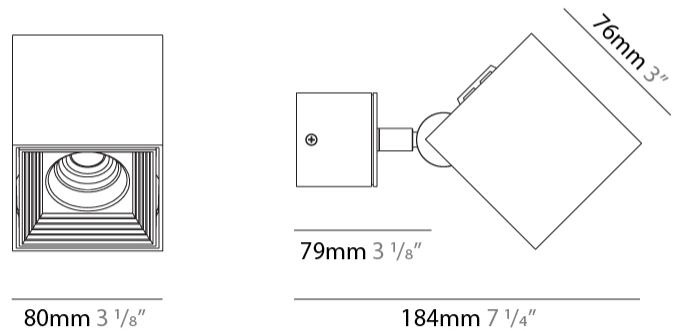

DAU SINGLE ADJUSTABLE SURFACE

D92188R9-

base number Finish
Options

PROJECT
TYPE
SPECIFIER
QUANTITY
DATE

1. To build a product code in our configurator select the specify button on the base model # product page
2. To build a manual product code on this datasheet choose from the options listed below in blue font and add the suffix to the base model #

GENERAL

Series: Dau
Subseries: Dau Single Adjustable
Partner: Milan
Division: Design
Installation: Surface
Product Type: Spots
Light Distribution: Adjustable

PHYSICAL

Shape: Cube
Length (mm): 80
Length (in): 3 1/8
Width (mm): 80
Width (in): 3 1/8
Height (mm): 86
Height (in): 3 3/8
Max. Overall Height (mm): 164
Max. Overall Height (in): 6 1/2
Fixture Finish: BAL / MWL / BSL
Fixture Material: Extruded Aluminum

ELECTRICAL

Lamp Type: LED
Input Wattage (W): 10
Total Output Wattage (W): 9.3
Dimming: Tri-Mode (Non-Dimming and Phase Dimming (120Vac only) and 0-10V Dimming)
Driver Included: No
Driver Location: Remote
Driver Type: Constant Current - 120 / 277Vac
Driver Class: Class 2
Input Voltage (V): 120 - 277
Constant Current (MA): 350

LED

Number of LEDs: 1
Color Temperature (°K): 3000
Max. Delivered Lumen (lm): 956
CRI: >90 CRI
Lamp Life (hrs): 50000

OPTICAL

Optic°: 50
Adjustability: Rotational 300°; Tilt 90°

RATINGS AND CERTIFICATIONS

Certified By: Certified for North American Standards
IP rating: IP20