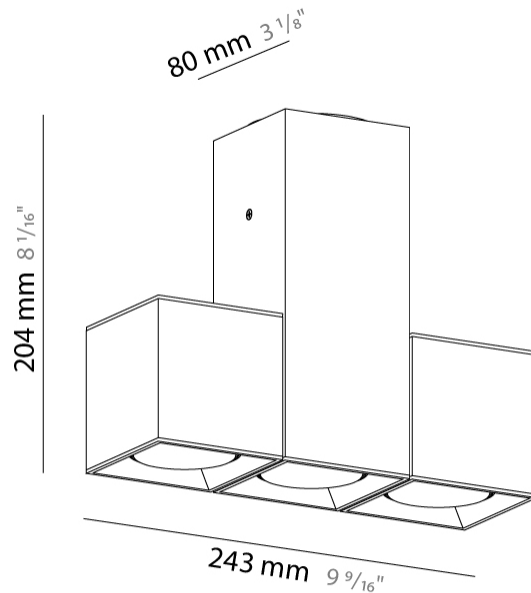

PROJECT	_____
TYPE	_____
SPECIFIER	_____
QUANTITY	_____
DATE	_____

DAU 3 LIGHT LINEAR SURFACE

D92030-

base number   Finish
Options

1. To build a product code in our configurator select the specify button on the base model # product page
2. To build a manual product code on this datasheet choose from the options listed below in blue font and add the suffix to the base model #

GENERAL

Series: Dau _____
Subseries: Dau 3 light Linear _____
Brand: Milan _____
Division: Design _____
Mounting Type: Surface _____
Mounting Location: Ceiling _____
Subcategory: Downlight _____

PHYSICAL

Shape: Abstract _____
Length (mm): 243 _____
Length (in): 9 ½ _____
Width (mm): 80 _____
Width (in): 3 ⅙ _____
Height (mm): 204 _____
Height (in): 8 _____
Light Distribution: Adjustable / Direct _____
Weight (kg): 1.63 _____
Weight (lbs): 3.59 _____
Fixture Finish: [BAL](#) / [MWL](#) / [BSL](#) _____
Fixture Material: Extruded Aluminum _____

ELECTRICAL

Number of Lamps: 3 _____
Lamp Type: LED Retrofit _____
Lamp Shape: MR16 _____
Bulb Included: Bulb Not Included _____
Max. Wattage Per Lamp (W): 4 _____
Lamp Base: GU10 _____
Input Voltage (V): 120 _____

LED

OPTICAL

Adjustability: Rotational; Tilt 300° _____

RATINGS AND CERTIFICATIONS

Certified By: Certified for North American Standards _____
IP rating: IP20 _____