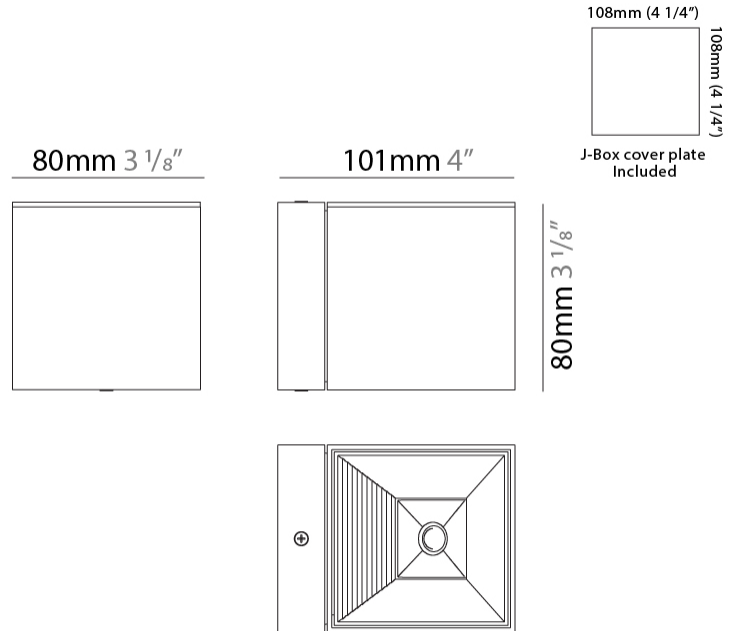

DAU SINGLE SURFACE

D93239-

base number   Finish
Options

1. To build a product code in our configurator select the specify button on the base model # product page
2. To build a manual product code on this datasheet choose from the options listed below in blue font and add the suffix to the base model #

GENERAL

Series: Dau _____
Subseries: Dau Single _____
Partner: Milan _____
Division: Design _____
Installation: Surface _____
Product Type: Downlight _____
Mounting Location: Wall _____
Light Distribution: Direct _____

PHYSICAL

Aperture Sizes - Downlights: 3" _____
Shape: Cube _____
Length (mm): 80 _____
Length (in): 3 1/8" _____
Height (mm): 80 _____
Depth (mm): 101 _____
Height (in): 3 1/8" _____
Depth (in): 4 _____
Extension (mm): 101 _____
Extension (in): 4 _____
Fixture Finish: [BAL](#) / [MWL](#) / [BSL](#) _____
Fixture Material: Extruded Aluminum _____

ELECTRICAL

Lamp Type: LED _____
Input Wattage (W): 7 _____
Dimming: Electronic Low Voltage Dimming _____
Input Voltage (V): 120Vac Direct Line _____

LED

Number of LEDs: 1 _____
Color Temperature (°K): 3000 _____
Max. Delivered Lumen (lm): 665 _____
CRI: >90 CRI _____
Lamp Life (hrs): 50000 _____

OPTICAL

RATINGS AND CERTIFICATIONS

Certified By: Certified for North American Standards _____
IP rating: IP20 _____