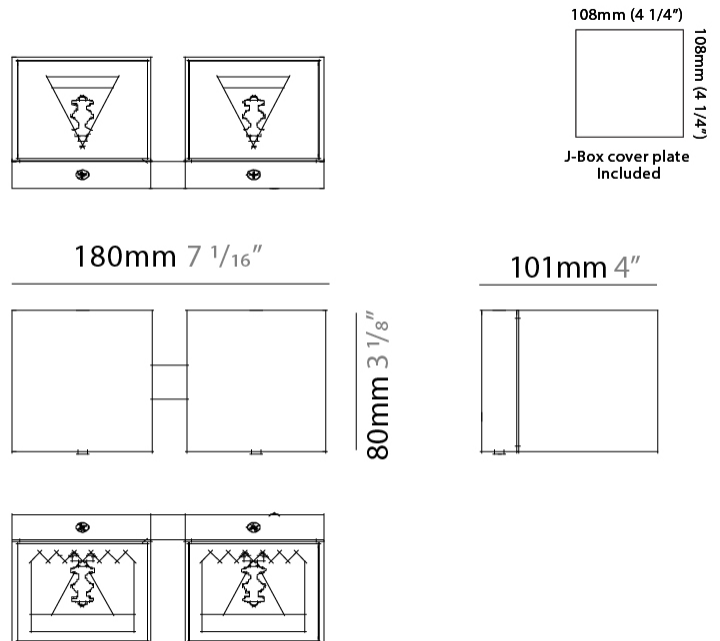

DAU DOUBLE SURFACE

D93095-

base number _____
Finish _____
Options _____

1. To build a product code in our configurator select the specify button on the base model # product page
2. To build a manual product code on this datasheet choose from the options listed below in blue font and add the suffix to the base model #

GENERAL

Series: Dau _____
Subseries: Dau Double _____
Partner: Milan _____
Division: Design _____
Installation: Surface _____
Product Type: Wall Surface _____
Mounting Location: Wall _____
Light Distribution: Direct / Indirect _____

PHYSICAL

Shape: Rectangle _____
Length (mm): 180 _____
Length (in): 7 1/16 _____
Height (mm): 80 _____
Depth (mm): 101 _____
Height (in): 3 1/8 _____
Depth (in): 4 _____
Extension (mm): 101 _____
Extension (in): 4 _____
Fixture Finish: [BAL](#) / [MWL](#) / [BSL](#) _____
Fixture Material: Extruded Aluminum _____

ELECTRICAL

Number of Lamps: 2 _____
Lamp Type: LED Retrofit _____
Lamp Shape: T4 _____
Bulb Included: Bulb Not Included _____
Max. Wattage Per Lamp (W): 3.5 _____
Lamp Base: G9 _____
Input Voltage (V): 120Vac Direct Line _____

LED

OPTICAL

RATINGS AND CERTIFICATIONS

Certified By: Certified for North American Standards _____
IP rating: IP20 _____