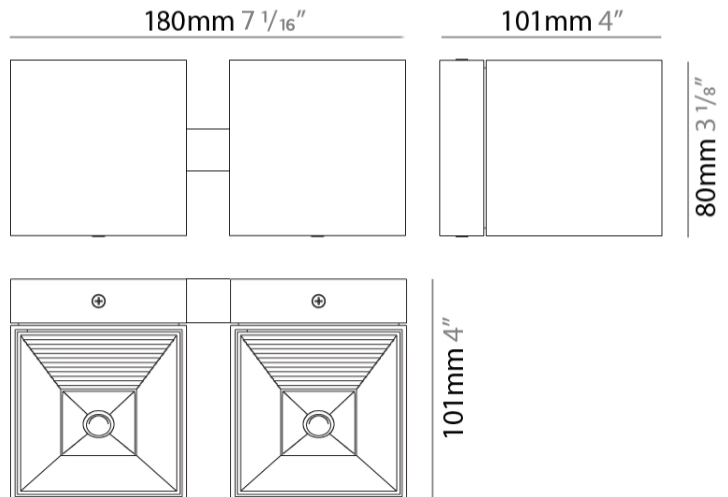

PROJECT	_____
TYPE	_____
SPECIFIER	_____
QUANTITY	_____
DATE	_____

DAU 2 LIGHT LINEAR SURFACE

D93241-

base number   Finish
Options

1. To build a product code in our configurator select the specify button on the base model # product page
2. To build a manual product code on this datasheet choose from the options listed below in blue font and add the suffix to the base model #

GENERAL

Series: Dau
Subseries: Dau 2 light Linear
Partner: Milan
Division: Design
Installation: Surface
Product Type: Wall Surface
Mounting Location: Wall
Light Distribution: Direct / Indirect

PHYSICAL

Shape: Rectangle
Length (mm): 80
Length (in): 3 1/8
Height (mm): 80
Depth (mm): 101
Height (in): 3 1/8
Depth (in): 4
Fixture Finish: [BAL / MWL / BSL](#)
Fixture Material: Extruded Aluminum

ELECTRICAL

Lamp Type: LED
Input Wattage (W): 28
Dimming: Electronic Low Voltage Dimming
Input Voltage (V): 120Vac Direct Line

LED

Number of LEDs: 4
Color Temperature (°K): 3000
Max. Delivered Lumen (lm): 1330
CRI: >90 CRI
Lamp Life (hrs): 50000

OPTICAL

RATINGS AND CERTIFICATIONS

Certified By: Certified for North American Standards
IP rating: IP20