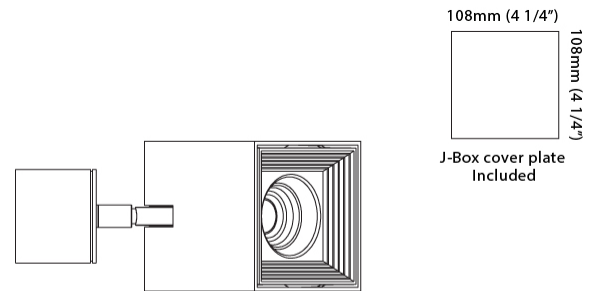

DAU SINGLE ADJUSTABLE SURFACE

D92188R9-

base number Finish
Options

PROJECT
TYPE
SPECIFIER
QUANTITY
DATE

1. To build a product code in our configurator select the specify button on the base model # product page
2. To build a manual product code on this datasheet choose from the options listed below in blue font and add the suffix to the base model #

GENERAL

Series: Dau
Subseries: Dau Single Adjustable
Partner: Milan
Division: Design
Installation: Surface
Product Type: Spots
Light Distribution: Adjustable

PHYSICAL

Shape: Cube
Length (mm): 80
Length (in): 3 1/8
Width (mm): 80
Width (in): 3 1/8
Height (mm): 86
Height (in): 3 3/8
Max. Overall Height (mm): 164
Max. Overall Height (in): 6 1/2
Fixture Finish: BAL / MWL / BSL
Fixture Material: Extruded Aluminum

ELECTRICAL

Lamp Type: LED
Input Wattage (W): 10
Total Output Wattage (W): 9.3
Dimming: Tri-Mode (Non-Dimming and Phase Dimming (120Vac only) and 0-10V Dimming)
Driver Included: No
Driver Location: Remote
Driver Type: Constant Current - 120 / 277Vac
Driver Class: Class 2
Input Voltage (V): 120 - 277
Constant Current (MA): 350

LED

Number of LEDs: 1
Color Temperature (°K): 3000
Max. Delivered Lumen (lm): 956
CRI: >90 CRI
Lamp Life (hrs): 50000

OPTICAL

Optic°: 50
Adjustability: Rotational 300°; Tilt 90°

RATINGS AND CERTIFICATIONS

Certified By: Certified for North American Standards
IP rating: IP20