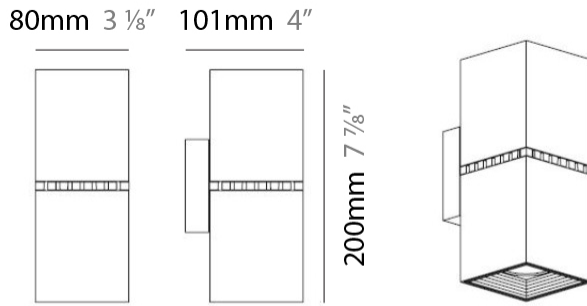

DAU DOUBLE SURFACE

D93195R9-

base number Finish
Options

PROJECT _____
TYPE _____
SPECIFIER _____
QUANTITY _____
DATE _____

1. To build a product code in our configurator select the specify button on the base model # product page
2. To build a manual product code on this datasheet choose from the options listed below in blue font and add the suffix to the base model #

GENERAL

Series: Dau
Subseries: Dau Double
Partner: Milan
Division: Design
Installation: Surface
Product Type: Wall Surface
Mounting Location: Wall
Light Distribution: Direct / Indirect

PHYSICAL

Shape: Rectangle
Length (mm): 80
Length (in): 3 1/8"
Height (mm): 200
Depth (mm): 101
Height (in): 7 7/8"
Depth (in): 4
Extension (mm): 101
Extension (in): 4
Fixture Finish: [BAL](#) / [MWL](#) / [BSL](#)
Fixture Material: Extruded Aluminum

ELECTRICAL

Lamp Type: LED
Total Output Wattage (W): 18.6
Dimming: Electronic Low Voltage Dimming
Input Voltage (V): 120

LED

Number of LEDs: 2
Color Temperature (°K): 3000
Nominal Lumen (lm): 1912
CRI: >90 CRI
Lamp Life (hrs): 50000

OPTICAL

RATINGS AND CERTIFICATIONS

Certified By: Certified for North American Standards
IP rating: IP20

J-Box cover plate
Included