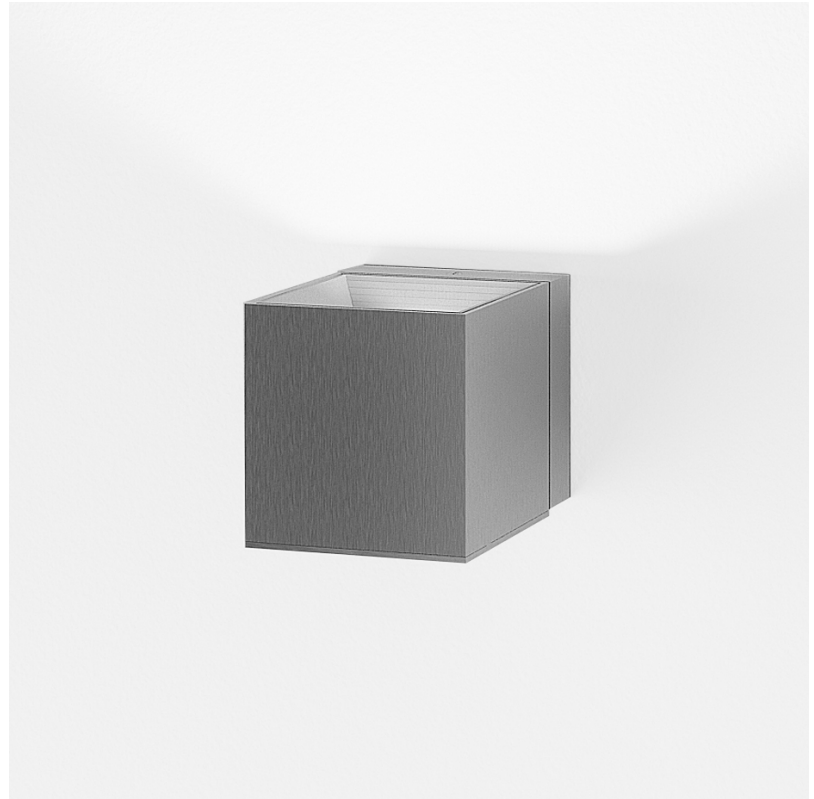

DAU SINGLE SURFACE

D93239-

base number   Finish
Options

1. To build a product code in our configurator select the specify button on the base model # product page
2. To build a manual product code on this datasheet choose from the options listed below in blue font and add the suffix to the base model #

GENERAL

Series: Dau _____
Subseries: Dau Single _____
Partner: Milan _____
Division: Design _____
Installation: Surface _____
Product Type: Downlight _____
Mounting Location: Wall _____
Light Distribution: Direct _____

PHYSICAL

Aperture Sizes - Downlights: 3" _____
Shape: Cube _____
Length (mm): 80 _____
Length (in): 3 1/8" _____
Height (mm): 80 _____
Depth (mm): 101 _____
Height (in): 3 1/8" _____
Depth (in): 4 _____
Extension (mm): 101 _____
Extension (in): 4 _____
Fixture Finish: [BAL](#) / [MWL](#) / [BSL](#) _____
Fixture Material: Extruded Aluminum _____

ELECTRICAL

Lamp Type: LED _____
Input Wattage (W): 7 _____
Dimming: Electronic Low Voltage Dimming _____
Input Voltage (V): 120Vac Direct Line _____

LED

Number of LEDs: 1 _____
Color Temperature (°K): 3000 _____
Max. Delivered Lumen (lm): 665 _____
CRI: >90 CRI _____
Lamp Life (hrs): 50000 _____

OPTICAL

RATINGS AND CERTIFICATIONS

Certified By: Certified for North American Standards _____
IP rating: IP20 _____