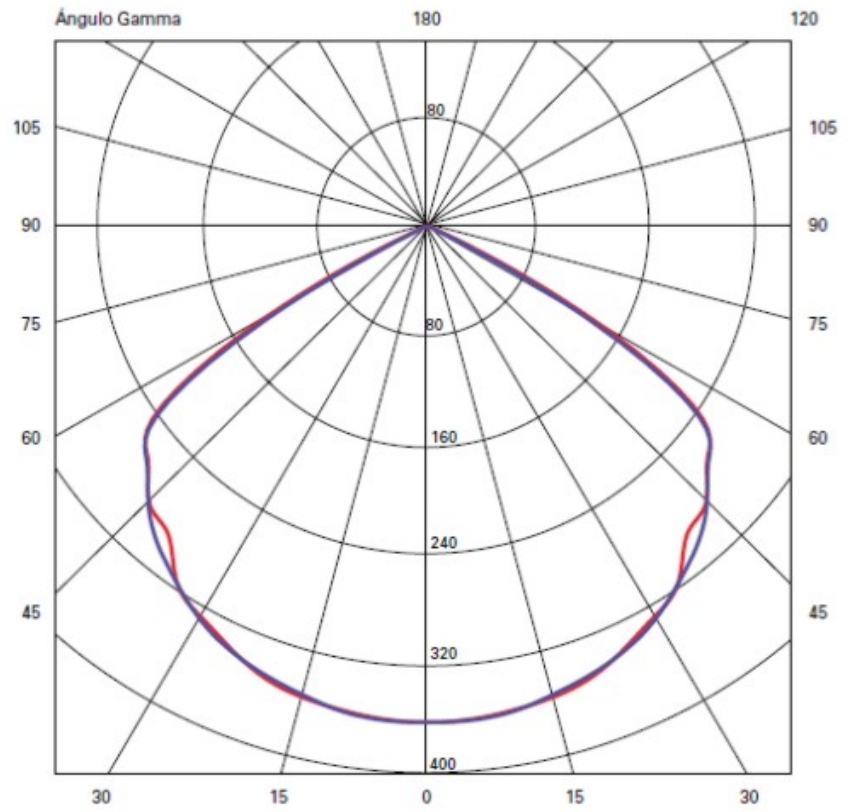

DAU SINGLE SURFACE

D93132R9-

PROJECT	_____
TYPE	_____
SPECIFIER	_____
QUANTITY	_____
DATE	_____

D