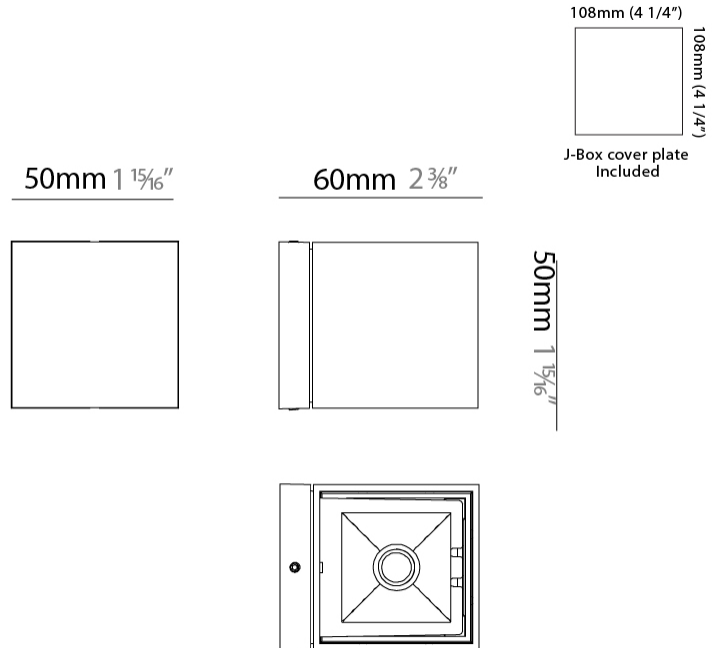

PROJECT	_____
TYPE	_____
SPECIFIER	_____
QUANTITY	_____
DATE	_____

DAU MINI SINGLE SURFACE

D93130R9-

base number _____
Finish Options _____

1. To build a product code in our configurator select the specify button on the base model # product page
2. To build a manual product code on this datasheet choose from the options listed below in blue font and add the suffix to the base model #

GENERAL

Series: Dau _____
Subseries: Dau Mini Single _____
Brand: Milan _____
Division: Design _____
Mounting Type: Surface _____
Mounting Location: Wall _____
Subcategory: Up/Down Light _____

PHYSICAL

Shape: Cube _____
Length (mm): 50 _____
Length (in): 1 ¹⁵/₁₆ _____
Height (mm): 50 _____
Height (in): 1 ¹⁵/₁₆ _____
Extension (mm): 60 _____
Extension (in): 2 ³/₈ _____
Light Distribution: Direct / Indirect _____
Fixture Finish: CHR / MBL / MWL _____
Fixture Material: Extruded Aluminum _____

ELECTRICAL

Lamp Type: LED _____
Total Output Wattage (W): 10 _____
Dimming: Electronic Low Voltage Dimming _____
Input Voltage (V): 120Vac Direct Line _____

LED

Number of LEDs: 2 _____
Color Temperature (°K): 3000 _____
Max. Delivered Lumen (lm): 1000 _____
CRI: >90 CRI _____

OPTICAL

RATINGS AND CERTIFICATIONS

Certified By: Certified for North American Standards _____
IP rating: IP20 _____