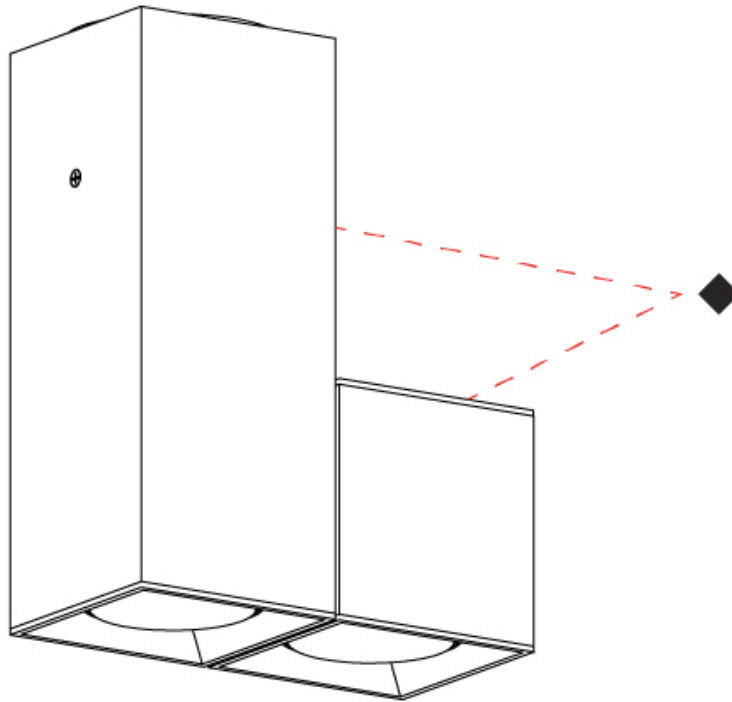

LED

OPTICAL

Adjustability: Rotational; Tilt 300° _____

RATINGS AND CERTIFICATIONS

Certified By: Certified for North American Standards _____
 IP rating: IP20 _____

DAU 2 LIGHT LINEAR SURFACE

D92029-

PROJECT	_____
TYPE	_____
SPECIFIER	_____
QUANTITY	_____
DATE	_____