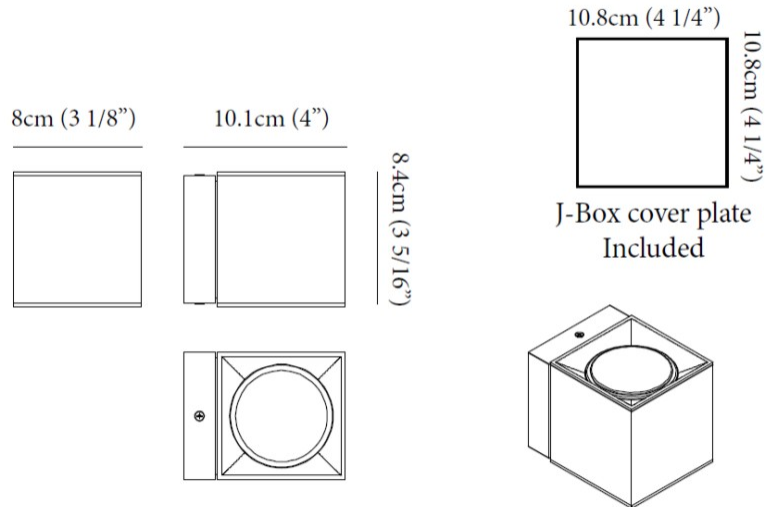

DAU SINGLE COVERED SURFACE

D93081-

base number _____
Finish _____
Options _____

1. To build a product code in our configurator select the specify button on the base model # product page
2. To build a manual product code on this datasheet choose from the options listed below in blue font and add the suffix to the base model #

GENERAL

Series: Dau _____
Subseries: Dau Single Covered _____
Partner: Milan _____
Division: Design _____
Installation: Surface _____
Product Type: Downlight _____
Mounting Location: Wall _____
Light Distribution: Direct _____

PHYSICAL

Aperture Sizes - Downlights: 3" _____
Shape: Cube _____
Length (mm): 80 _____
Length (in): 3 1/8 _____
Height (mm): 84 _____
Depth (mm): 101 _____
Height (in): 3 2/5 _____
Depth (in): 4 _____
Extension (mm): 101 _____
Extension (in): 4 _____
Weight (kg): 0.82 _____
Weight (lbs): 1.81 _____
Fixture Finish: BAL / MWL / BSL _____
Fixture Material: Extruded Aluminum _____

ELECTRICAL

Number of Lamps: 1 _____
Lamp Type: LED Retrofit _____
Lamp Shape: MR16 _____
Bulb Included: Bulb Not Included _____
Max. Wattage Per Lamp (W): 4 _____
Lamp Base: GU10 _____
Input Voltage (V): 120Vac Direct Line _____

LED

OPTICAL

RATINGS AND CERTIFICATIONS

Certified By: Certified for North American Standards _____
IP rating: IP20 _____