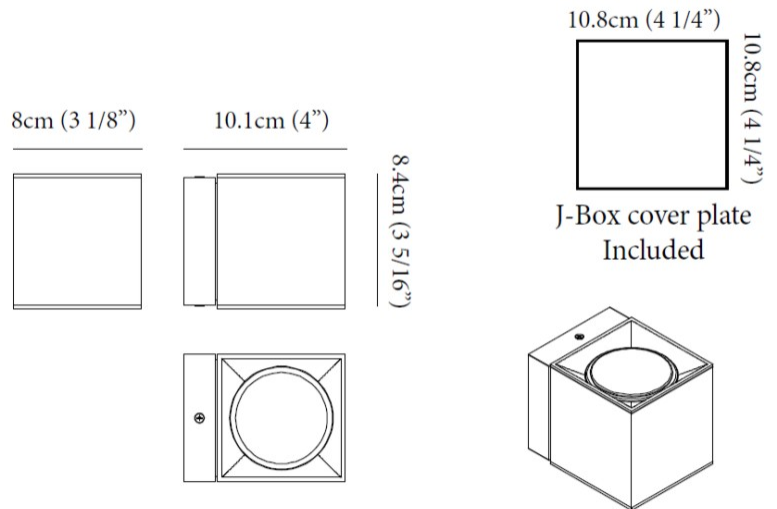

DAU SINGLE COVERED SURFACE

D93081-

base number _____
Finish _____
Options _____

1. To build a product code in our configurator select the specify button on the base model # product page
2. To build a manual product code on this datasheet choose from the options listed below in blue font and add the suffix to the base model #

GENERAL

Series: Dau _____
Subseries: Dau Single Covered _____
Partner: Milan _____
Division: Design _____
Installation: Surface _____
Product Type: Downlight _____
Mounting Location: Wall _____
Light Distribution: Direct _____

PHYSICAL

Aperture Sizes - Downlights: 3" _____
Shape: Cube _____
Length (mm): 80 _____
Length (in): 3 1/8 _____
Height (mm): 84 _____
Depth (mm): 101 _____
Height (in): 3 2/5 _____
Depth (in): 4 _____
Extension (mm): 101 _____
Extension (in): 4 _____
Weight (kg): 0.82 _____
Weight (lbs): 1.81 _____
Fixture Finish: [BAL / MWL / BSL](#) _____
Fixture Material: Extruded Aluminum _____

ELECTRICAL

Number of Lamps: 1 _____
Lamp Type: LED Retrofit _____
Lamp Shape: MR16 _____
Bulb Included: Bulb Not Included _____
Max. Wattage Per Lamp (W): 4 _____
Lamp Base: GU10 _____
Input Voltage (V): 120Vac Direct Line _____

LED

OPTICAL

RATINGS AND CERTIFICATIONS

Certified By: Certified for North American Standards _____
IP rating: IP20 _____