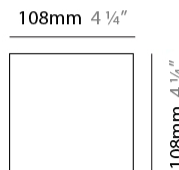

DAU DOUBLE SURFACE

D93195R9-

base number Finish
Options

PROJECT _____
TYPE _____
SPECIFIER _____
QUANTITY _____
DATE _____

1. To build a product code in our configurator select the specify button on the base model # product page
2. To build a manual product code on this datasheet choose from the options listed below in blue font and add the suffix to the base model #

GENERAL

Series: Dau
Subseries: Dau Double
Partner: Milan
Division: Design
Installation: Surface
Product Type: Wall Surface
Mounting Location: Wall
Light Distribution: Direct / Indirect

PHYSICAL

Shape: Rectangle
Length (mm): 80
Length (in): 3 1/8"
Height (mm): 200
Depth (mm): 101
Height (in): 7 7/8"
Depth (in): 4
Extension (mm): 101
Extension (in): 4
Fixture Finish: [BAL](#) / [MWL](#) / [BSL](#)
Fixture Material: Extruded Aluminum

ELECTRICAL

Lamp Type: LED
Total Output Wattage (W): 18.6
Dimming: Electronic Low Voltage Dimming
Input Voltage (V): 120

LED

Number of LEDs: 2
Color Temperature (°K): 3000
Nominal Lumen (lm): 1912
CRI: >90 CRI
Lamp Life (hrs): 50000

OPTICAL

RATINGS AND CERTIFICATIONS

Certified By: Certified for North American Standards
IP rating: IP20

J-Box cover plate
Included