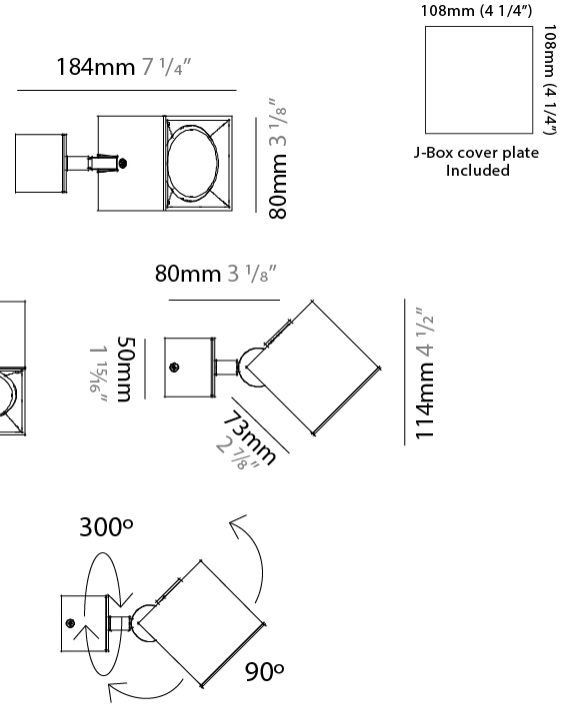

DAU SINGLE SURFACE

D92019-

base number   Finish
Options

PROJECT	_____
TYPE	_____
SPECIFIER	_____
QUANTITY	_____
DATE	_____

1. To build a product code in our configurator select the specify button on the base model # product page
2. To build a manual product code on this datasheet choose from the options listed below in blue font and add the suffix to the base model #

GENERAL

Series: Dau _____
Subseries: Dau Single _____
Brand: Milan _____
Division: Design _____
Mounting Type: Surface _____
Subcategory: Spots _____

PHYSICAL

Shape: Cube _____
Length (mm): 80 _____
Length (in): 3 1/8 _____
Width (mm): 83 _____
Width (in): 3 1/4 _____
Height (mm): 80 _____
Height (in): 3 1/8 _____
Max. Overall Height (mm): 160 _____
Max. Overall Height (in): 6 5/16 _____
Light Distribution: Adjustable / Direct _____
Weight (kg): 0.82 _____
Weight (lbs): 1.81 _____
Fixture Finish: [BAL / MWL / BSL](#) _____
Fixture Material: Extruded Aluminum _____

ELECTRICAL

Number of Lamps: 1 _____
Lamp Type: LED Retrofit _____
Lamp Shape: MR16 _____
Bulb Included: Bulb Not Included _____
Max. Wattage Per Lamp (W): 4 _____
Lamp Base: GU10 _____
Input Voltage (V): 120 _____

LED

OPTICAL

RATINGS AND CERTIFICATIONS

Certified By: Certified for North American Standards _____
IP rating: IP20 _____