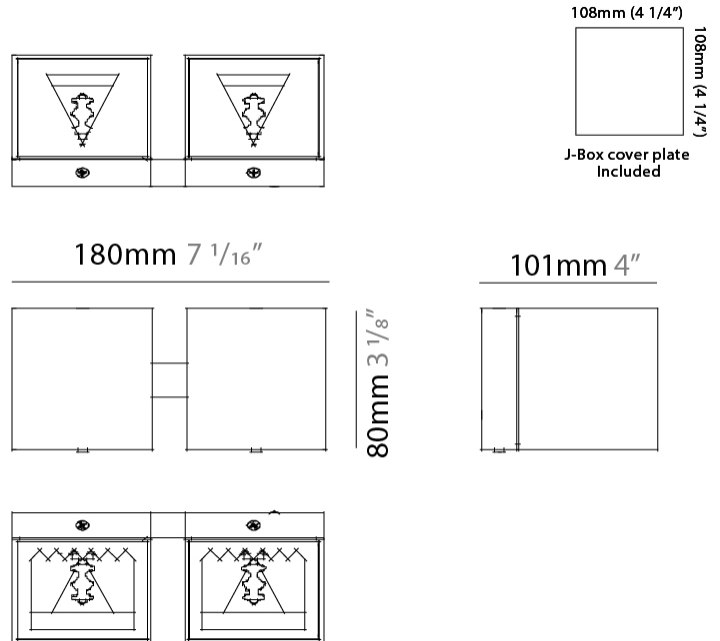

DAU DOUBLE SURFACE

D93095-

base number   Finish
Options

PROJECT _____
TYPE _____
SPECIFIER _____
QUANTITY _____
DATE _____

1. To build a product code in our configurator select the specify button on the base model # product page
2. To build a manual product code on this datasheet choose from the options listed below in blue font and add the suffix to the base model #

GENERAL

Series: Dau _____
Subseries: Dau Double _____
Brand: Milan _____
Division: Design _____
Mounting Type: Surface _____
Mounting Location: Wall _____
Subcategory: Up/Down Light _____

PHYSICAL

Shape: Rectangle _____
Length (mm): 180 _____
Length (in): 7 1/16 _____
Height (mm): 80 _____
Depth (mm): 101 _____
Height (in): 3 1/8 _____
Depth (in): 4 _____
Extension (mm): 101 _____
Extension (in): 4 _____
Light Distribution: Direct / Indirect _____
Fixture Finish: [BAL](#) / [MWL](#) / [BSL](#) _____
Fixture Material: Extruded Aluminum _____

ELECTRICAL

Number of Lamps: 2 _____
Lamp Type: LED Retrofit _____
Lamp Shape: T4 _____
Bulb Included: Bulb Not Included _____
Max. Wattage Per Lamp (W): 3.5 _____
Lamp Base: G9 _____
Input Voltage (V): 120Vac Direct Line _____

LED

OPTICAL

RATINGS AND CERTIFICATIONS

Certified By: Certified for North American Standards _____
IP rating: IP20 _____