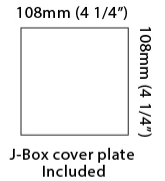

PROJECT	_____
TYPE	_____
SPECIFIER	_____
QUANTITY	_____
DATE	_____

DAU 2 LIGHT LINEAR SURFACE

D93241-

base number   Finish
Options

1. To build a product code in our configurator select the specify button on the base model # product page
2. To build a manual product code on this datasheet choose from the options listed below in blue font and add the suffix to the base model #

GENERAL

Series: Dau
Subseries: Dau 2 light Linear
Partner: Milan
Division: Design
Installation: Surface
Product Type: Wall Surface
Mounting Location: Wall
Light Distribution: Direct / Indirect

PHYSICAL

Shape: Rectangle
Length (mm): 80
Length (in): 3 1/8
Height (mm): 80
Depth (mm): 101
Height (in): 3 1/8
Depth (in): 4
Fixture Finish: [BAL / MWL / BSL](#)
Fixture Material: Extruded Aluminum

ELECTRICAL

Lamp Type: LED
Input Wattage (W): 28
Dimming: Electronic Low Voltage Dimming
Input Voltage (V): 120Vac Direct Line

LED

Number of LEDs: 4
Color Temperature (°K): 3000
Max. Delivered Lumen (lm): 1330
CRI: >90 CRI
Lamp Life (hrs): 50000

OPTICAL

RATINGS AND CERTIFICATIONS

Certified By: Certified for North American Standards
IP rating: IP20