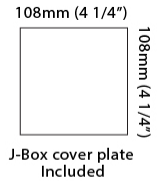

PROJECT	_____
TYPE	_____
SPECIFIER	_____
QUANTITY	_____
DATE	_____

DAU MINI SINGLE SURFACE

D93130R9-

base number _____
Finish Options _____

1. To build a product code in our configurator select the specify button on the base model # product page
2. To build a manual product code on this datasheet choose from the options listed below in blue font and add the suffix to the base model #

GENERAL

Series: Dau _____
Subseries: Dau Mini Single _____
Partner: Milan _____
Division: Design _____
Installation: Surface _____
Product Type: Wall Surface _____
Mounting Location: Wall _____
Light Distribution: Direct / Indirect _____

PHYSICAL

Shape: Cube _____
Length (mm): 50 _____
Length (in): 1 ¹⁵/₁₆ _____
Height (mm): 50 _____
Height (in): 1 ¹⁵/₁₆ _____
Extension (mm): 60 _____
Extension (in): 2 ³/₈ _____
Fixture Finish: CHR / MBL / MWL _____
Fixture Material: Extruded Aluminum _____

ELECTRICAL

Lamp Type: LED _____
Total Output Wattage (W): 10 _____
Dimming: Electronic Low Voltage Dimming _____
Input Voltage (V): 120Vac Direct Line _____

LED

Number of LEDs: 2 _____
Color Temperature (°K): 3000 _____
Max. Delivered Lumen (lm): 1000 _____
CRI: >90 CRI _____

OPTICAL

RATINGS AND CERTIFICATIONS

Certified By: Certified for North American Standards _____
IP rating: IP20 _____