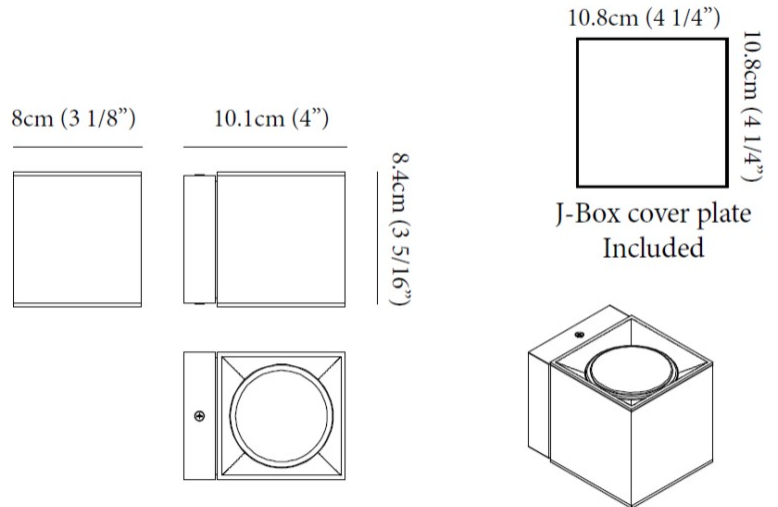

DAU SINGLE COVERED SURFACE

D93081-

base number _____
Finish Options _____

1. To build a product code in our configurator select the specify button on the base model # product page
2. To build a manual product code on this datasheet choose from the options listed below in blue font and add the suffix to the base model #

GENERAL

Series: Dau _____
Subseries: Dau Single Covered _____
Brand: Milan _____
Division: Design _____
Mounting Type: Surface _____
Mounting Location: Wall _____
Subcategory: Downlight _____

PHYSICAL

Shape: Cube _____
Length (mm): 80 _____
Length (in): 3 1/8 _____
Height (mm): 84 _____
Depth (mm): 101 _____
Height (in): 3 1/3 _____
Depth (in): 4 _____
Extension (mm): 101 _____
Extension (in): 4 _____
Light Distribution: Direct _____
Weight (kg): 0.82 _____
Weight (lbs): 1.81 _____
Fixture Finish: [BAL / MWL / BSL](#) _____
Fixture Material: Extruded Aluminum _____

ELECTRICAL

Number of Lamps: 1 _____
Lamp Type: LED Retrofit _____
Lamp Shape: MR16 _____
Bulb Included: Bulb Not Included _____
Max. Wattage Per Lamp (W): 4 _____
Lamp Base: GU10 _____
Input Voltage (V): 120Vac Direct Line _____

LED

OPTICAL

RATINGS AND CERTIFICATIONS

Certified By: Certified for North American Standards _____
IP rating: IP20 _____