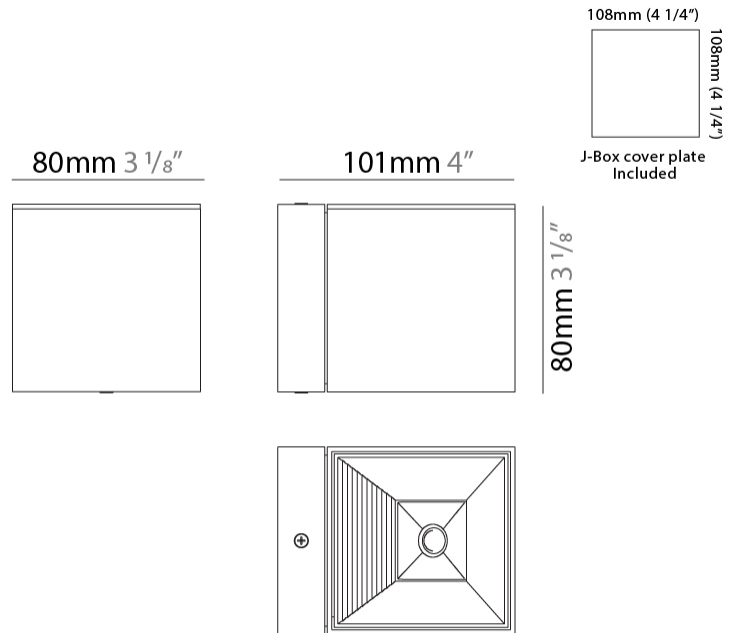

PROJECT
TYPE
SPECIFIER
QUANTITY
DATE

DAU SINGLE SURFACE

D93239-

base number   Finish
Options

1. To build a product code in our configurator select the specify button on the base model # product page
2. To build a manual product code on this datasheet choose from the options listed below in blue font and add the suffix to the base model #

GENERAL

Series: Dau
Subseries: Dau Single
Partner: Milan
Division: Design
Installation: Surface
Product Type: Downlight
Mounting Location: Wall
Light Distribution: Direct

PHYSICAL

Aperture Sizes - Downlights: 3"
Shape: Cube
Length (mm): 80
Length (in): 3 1/8"
Height (mm): 80
Depth (mm): 101
Height (in): 3 1/8"
Depth (in): 4
Extension (mm): 101
Extension (in): 4
Fixture Finish: BAL / MWL / BSL
Fixture Material: Extruded Aluminum

ELECTRICAL

Lamp Type: LED
Input Wattage (W): 7
Dimming: Electronic Low Voltage Dimming
Input Voltage (V): 120Vac Direct Line

LED

Number of LEDs: 1
Color Temperature (°K): 3000
Max. Delivered Lumen (lm): 665
CRI: >90 CRI
Lamp Life (hrs): 50000

OPTICAL

RATINGS AND CERTIFICATIONS

Certified By: Certified for North American Standards
IP rating: IP20