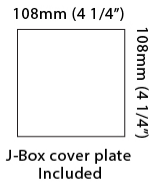

DAU SINGLE SURFACE

D92126R9-

base number Finish
Options

PROJECT
TYPE
SPECIFIER
QUANTITY
DATE

1. To build a product code in our configurator select the specify button on the base model # product page
2. To build a manual product code on this datasheet choose from the options listed below in blue font and add the suffix to the base model #

GENERAL

Series: Dau
Subseries: Dau Single
Partner: Milan
Division: Design
Installation: Surface
Product Type: Downlight
Mounting Location: Ceiling
Light Distribution: Direct

PHYSICAL

Aperture Sizes - Downlights: 3"
Shape: Cube
Length (mm): 80
Length (in): 3 1/8
Width (mm): 80
Width (in): 3 1/8
Height (mm): 91
Height (in): 3 9/16
Fixture Finish: BAL / MWL / BSL
Fixture Material: Extruded Aluminum

ELECTRICAL

Lamp Type: LED
Input Wattage (W): 10
Total Output Wattage (W): 9.3
Dimming: Tri-Mode (Non-Dimming and Phase Dimming (120Vac only) and 0-10V Dimming)
Driver Included: No
Driver Location: Remote
Driver Type: Constant Current
Input Voltage (V): 120 - 277
Constant Current (MA): 350

LED

Number of LEDs: 1
Color Temperature (°K): 3000
Max. Delivered Lumen (lm): 956
CRI: >90 CRI
Lamp Life (hrs): 50000

OPTICAL

RATINGS AND CERTIFICATIONS

Certified By: Certified for North American Standards
IP rating: IP20

80mm 3 1/8"

80mm 3 1/8"