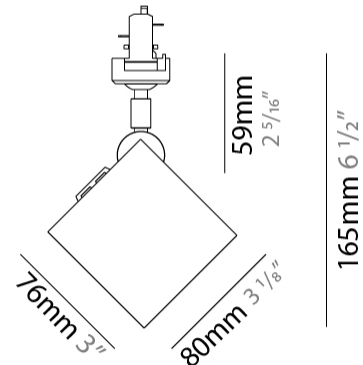

PROJECT	_____
TYPE	_____
SPECIFIER	_____
QUANTITY	_____
DATE	_____

DAU SINGLE TRACK

D96048R9-

base number Finish
Options

1. To build a product code in our configurator select the specify button on the base model # product page
2. To build a manual product code on this datasheet choose from the options listed below in blue font and add the suffix to the base model #

GENERAL

Series: Dau
Subseries: Dau Single
Partner: Milan
Division: Design
Installation: Track
Product Type: Track System Line Voltage
Mounting Location: Ceiling
Light Distribution: Adjustable / Direct

PHYSICAL

Shape: Cube
Width (mm): 80
Width (in): 3 1/8"
Height (mm): 165
Height (in): 6 1/2"
Fixture Finish: BAL / MWL / BSL
Fixture Material: Extruded Aluminum

ELECTRICAL

Number of Lamps: 1
Lamp Type: LED
Total Output Wattage (W): 9.3
Dimming: Phase Dimming (120Vac Only)
Input Voltage (V): 120

LED

Number of LEDs: 1
Color Temperature (°K): 3000
Max. Delivered Lumen (lm): 956
CRI: >90 CRI
Lamp Life (hrs): 50000

OPTICAL

RATINGS AND CERTIFICATIONS

Certified By: Certified for North American Standards
IP rating: IP20

80mm 3 1/8"