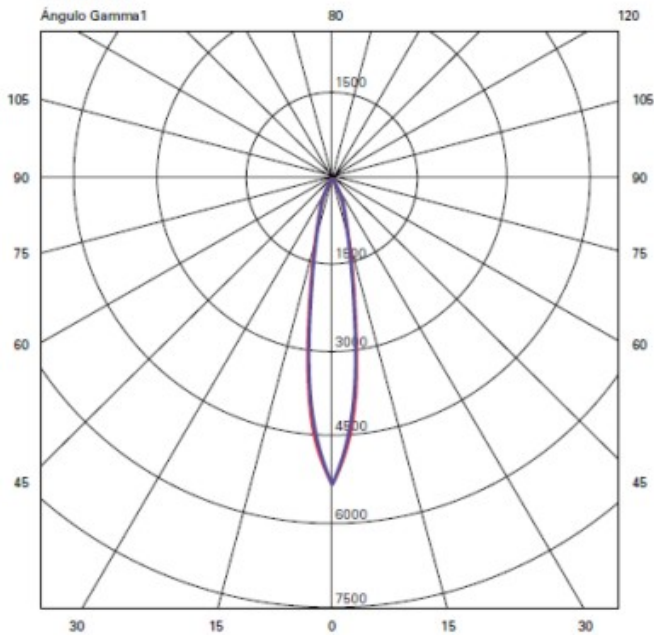

DAU SINGLE COVERED SURFACE

D93081-

PROJECT	
TYPE	
SPECIFIER	
QUANTITY	
DATE	

LED 5 W

D