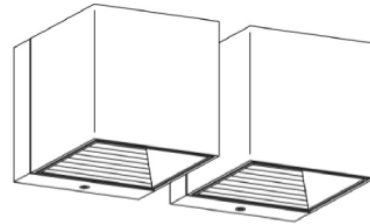

PROJECT	_____
TYPE	_____
SPECIFIER	_____
QUANTITY	_____
DATE	_____

DAU 2 LIGHT LINEAR SURFACE

D93241-

base number   Finish
Options

1. To build a product code in our configurator select the specify button on the base model # product page
2. To build a manual product code on this datasheet choose from the options listed below in blue font and add the suffix to the base model #

GENERAL

Series: Dau
Subseries: Dau 2 light Linear
Partner: Milan
Division: Design
Installation: Surface
Product Type: Wall Surface
Mounting Location: Wall
Light Distribution: Direct / Indirect

PHYSICAL

Shape: Rectangle
Length (mm): 80
Length (in): 3 1/8
Height (mm): 80
Depth (mm): 101
Height (in): 3 1/8
Depth (in): 4
Fixture Finish: [BAL / MWL / BSL](#)
Fixture Material: Extruded Aluminum

ELECTRICAL

Lamp Type: LED
Input Wattage (W): 28
Dimming: Electronic Low Voltage Dimming
Input Voltage (V): 120Vac Direct Line

LED

Number of LEDs: 4
Color Temperature (°K): 3000
Max. Delivered Lumen (lm): 1330
CRI: >90 CRI
Lamp Life (hrs): 50000

OPTICAL

RATINGS AND CERTIFICATIONS

Certified By: Certified for North American Standards
IP rating: IP20