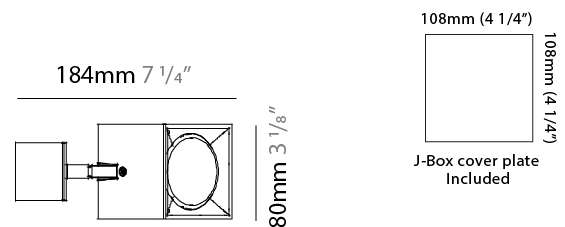

DAU SINGLE SURFACE

D92019- : D92019-BSL

base number

PROJECT	
TYPE	
SPECIFIER	
QUANTITY	
DATE	

1. To build a product code in our configurator select the specify button on the base model # product page
2. To build a manual product code on this datasheet choose from the options listed below in blue font and add the suffix to the base model #

GENERAL

Series: Dau
Subseries: Dau Single
Partner: Milan
Division: Design
Installation: Surface
Product Type: Spots
Mounting Location: Ceiling
Light Distribution: Adjustable / Direct

PHYSICAL

Shape: Cube
Length (mm): 80
Length (in): 3 1/8
Width (mm): 83
Width (in): 3 1/4
Height (mm): 80
Height (in): 3 1/8
Max. Overall Height (mm): 160
Max. Overall Height (in): 6 5/16
Weight (kg): 0.82
Weight (lbs): 1.81
Fixture Material: Extruded Aluminum

ELECTRICAL

Number of Lamps: 1
Lamp Type: LED Retrofit
Lamp Shape: MR16
Bulb Included: Bulb Not Included
Total Output Wattage (W): 4
Max. Wattage Per Lamp (W): 4
Lamp Base: GU10
Input Voltage (V): 120

LED

OPTICAL

RATINGS AND CERTIFICATIONS

Certified By: CSA Certified to UL and CSA Standards
IP rating: IP20