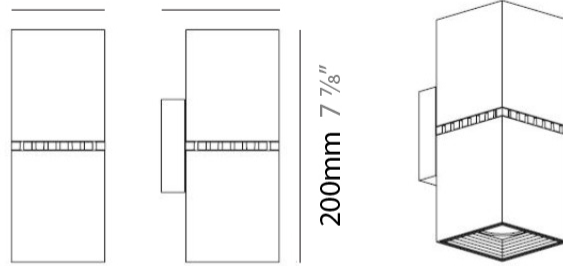

80mm 3 1/8"   101mm 4"