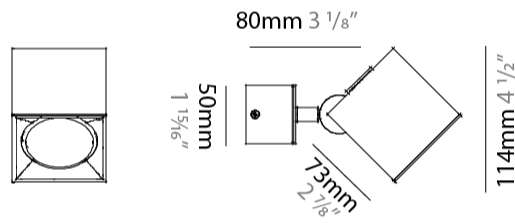

PROJECT	_____
TYPE	_____
SPECIFIER	_____
QUANTITY	_____
DATE	_____

DAU SINGLE SURFACE

D92019-

base number _____
Finish _____
Options _____

1. To build a product code in our configurator select the specify button on the base model # product page
2. To build a manual product code on this datasheet choose from the options listed below in blue font and add the suffix to the base model #

GENERAL

Series: Dau _____
Subseries: Dau Single _____
Partner: Milan _____
Division: Design _____
Installation: Surface _____
Product Type: Spots _____
Mounting Location: Ceiling _____
Light Distribution: Adjustable / Direct _____

PHYSICAL

Shape: Cube _____
Length (mm): 80 _____
Length (in): 3 1/8" _____
Width (mm): 83 _____
Width (in): 3 1/4" _____
Height (mm): 80 _____
Height (in): 3 1/8" _____
Max. Overall Height (mm): 160 _____
Max. Overall Height (in): 6 5/16" _____
Weight (kg): 0.82 _____
Weight (lbs): 1.81 _____
Fixture Finish: [BAL](#) / [MWL](#) / [BSL](#) _____
Fixture Material: Extruded Aluminum _____

ELECTRICAL

Number of Lamps: 1 _____
Lamp Type: LED Retrofit _____
Lamp Shape: MR16 _____
Bulb Included: Bulb Not Included _____
Max. Wattage Per Lamp (W): 4 _____
Lamp Base: GU10 _____
Input Voltage (V): 120 _____

LED

OPTICAL

RATINGS AND CERTIFICATIONS

Certified By: Certified for North American Standards _____
IP rating: IP20 _____