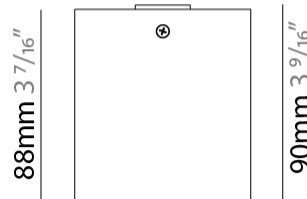

#### PHYSICAL

Aperture Sizes - Downlights: 3"  
 Shape: Cube  
 Length (mm): 80  
 Length (in): 3 1/8  
 Width (mm): 80  
 Width (in): 3 1/8  
 Height (mm): 91  
 Height (in): 3 9/16  
 Fixture Finish: BAL / MWL / BSL  
 Fixture Material: Extruded Aluminum

#### RATINGS AND CERTIFICATIONS

Certified By: Certified for North American Standards  
 IP rating: IP20

80mm 3 1/8"

80mm 3 1/8"