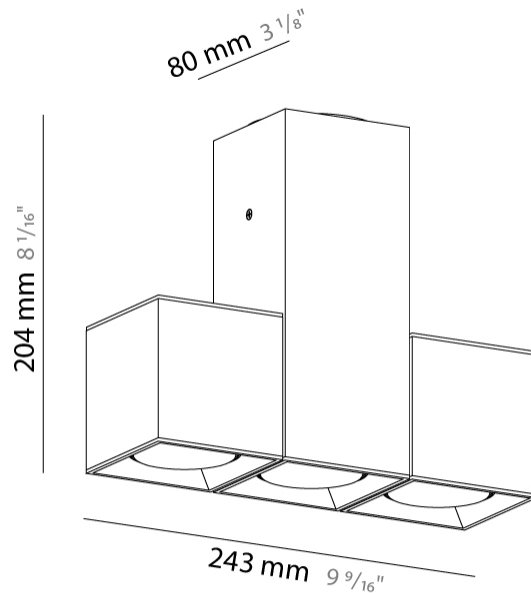

PROJECT	_____
TYPE	_____
SPECIFIER	_____
QUANTITY	_____
DATE	_____

DAU 3 LIGHT LINEAR SURFACE

D92030-

base number   Finish
Options

1. To build a product code in our configurator select the specify button on the base model # product page
2. To build a manual product code on this datasheet choose from the options listed below in blue font and add the suffix to the base model #

GENERAL

Series: Dau _____
Subseries: Dau 3 light Linear _____
Partner: Milan _____
Division: Design _____
Installation: Surface _____
Product Type: Downlight _____
Mounting Location: Ceiling _____
Light Distribution: Adjustable _____

PHYSICAL

Aperture Sizes - Downlights: 2" _____
Shape: Abstract _____
Length (mm): 243 _____
Length (in): 9 1/2 _____
Width (mm): 80 _____
Width (in): 3 1/8 _____
Height (mm): 204 _____
Height (in): 8 _____
Weight (kg): 1.63 _____
Weight (lbs): 3.59 _____
Fixture Finish: [BAL](#) / [MWL](#) / [BSL](#) _____
Fixture Material: Extruded Aluminum _____

ELECTRICAL

Number of Lamps: 3 _____
Lamp Type: LED Retrofit _____
Lamp Shape: MR16 _____
Bulb Included: Bulb Not Included _____
Max. Wattage Per Lamp (W): 4 _____
Lamp Base: GU10 _____
Input Voltage (V): 120 _____

LED

OPTICAL

Adjustability: Rotational; Tilt 300° _____

RATINGS AND CERTIFICATIONS

Certified By: Certified for North American Standards _____
IP rating: IP20 _____