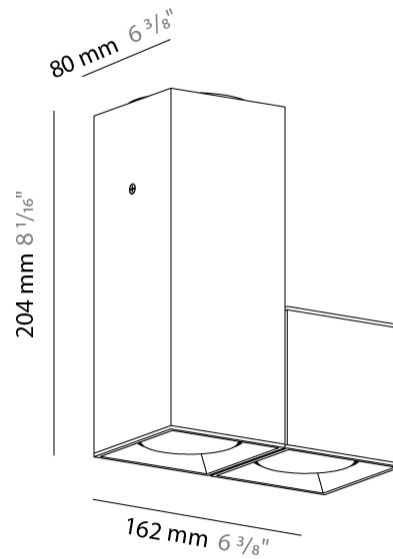

PROJECT	_____
TYPE	_____
SPECIFIER	_____
QUANTITY	_____
DATE	_____

DAU 2 LIGHT LINEAR SURFACE

D92029-

base number   Finish
Options

1. To build a product code in our configurator select the specify button on the base model # product page
2. To build a manual product code on this datasheet choose from the options listed below in blue font and add the suffix to the base model #

GENERAL

Series: Dau _____
Subseries: Dau 2 light Linear _____
Brand: Milan _____
Division: Design _____
Mounting Type: Surface _____
Mounting Location: Ceiling _____
Subcategory: Downlight _____

PHYSICAL

Shape: Abstract _____
Length (mm): 162 _____
Length (in): 6 ³/₈ _____
Width (mm): 80 _____
Width (in): 3 ¹/₈ _____
Height (mm): 204 _____
Height (in): 8 _____
Light Distribution: Adjustable / Direct _____
Weight (kg): 1.63 _____
Weight (lbs): 3.59 _____
Fixture Finish: [BAL](#) / [MWL](#) / [BSL](#) _____
Fixture Material: Extruded Aluminum _____

ELECTRICAL

Number of Lamps: 2 _____
Lamp Type: LED Retrofit _____
Lamp Shape: MR16 _____
Bulb Included: Bulb Not Included _____
Max. Wattage Per Lamp (W): 4 _____
Lamp Base: GU10 _____
Input Voltage (V): 120 _____

LED

OPTICAL

Adjustability: Rotational; Tilt 300° _____

RATINGS AND CERTIFICATIONS

Certified By: Certified for North American Standards _____
IP rating: IP20 _____