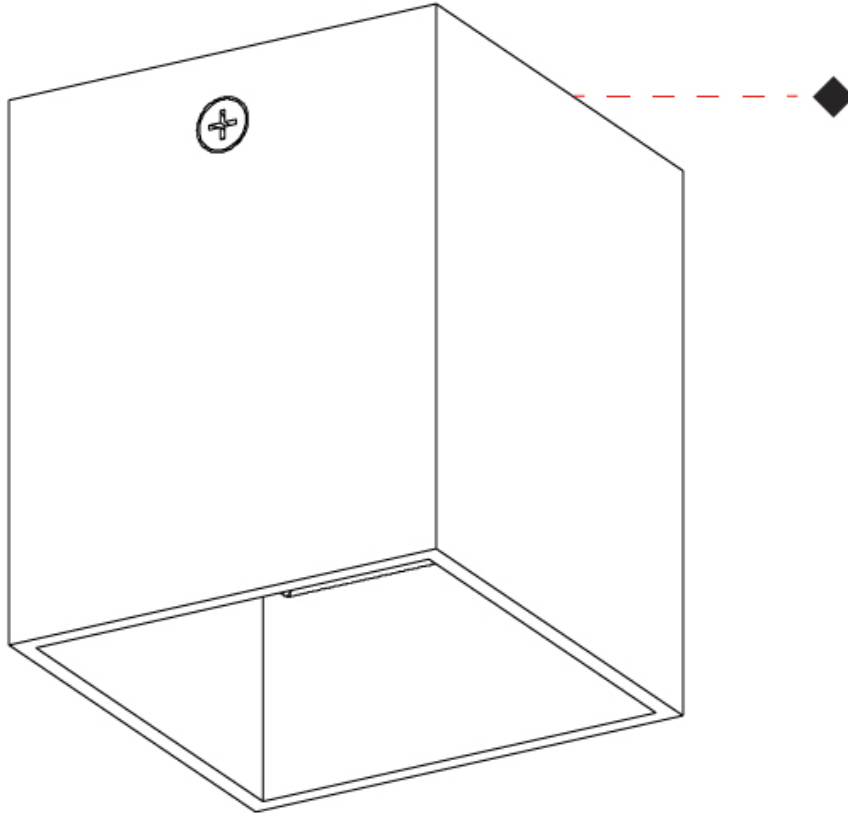

DAU SINGLE SURFACE

D92130R9-

PROJECT _____

TYPE _____

SPECIFIER _____

QUANTITY _____

DATE _____

D