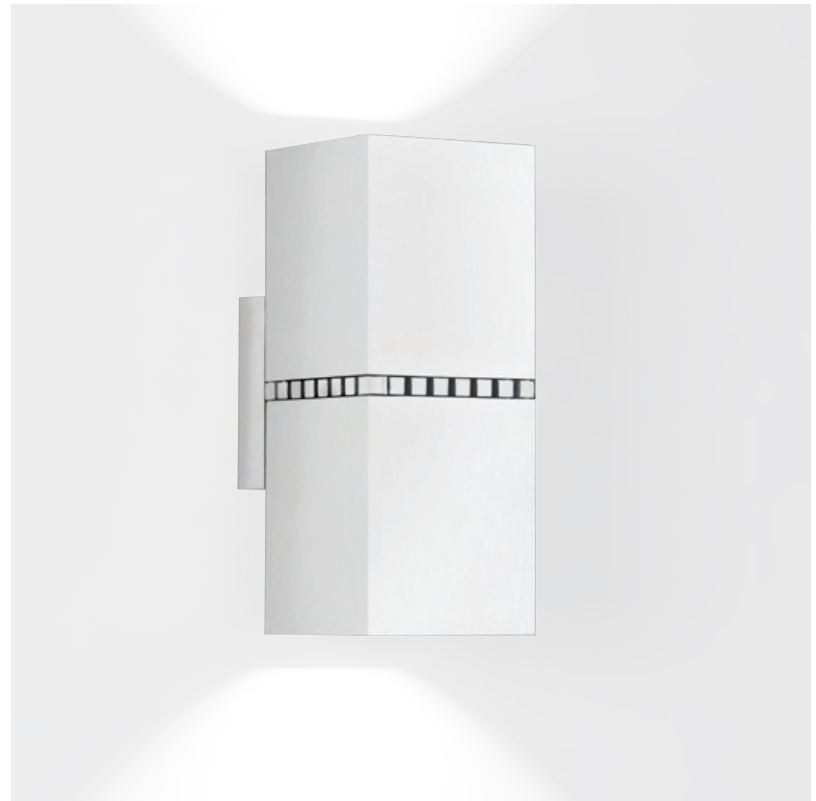

DAU DOUBLE SURFACE

D93195R9-

base number Finish
Options

PROJECT _____
TYPE _____
SPECIFIER _____
QUANTITY _____
DATE _____

1. To build a product code in our configurator select the specify button on the base model # product page
2. To build a manual product code on this datasheet choose from the options listed below in blue font and add the suffix to the base model #

GENERAL

Series: Dau
Subseries: Dau Double
Partner: Milan
Division: Design
Installation: Surface
Product Type: Wall Surface
Mounting Location: Wall
Light Distribution: Direct / Indirect

PHYSICAL

Shape: Rectangle
Length (mm): 80
Length (in): 3 1/8"
Height (mm): 200
Depth (mm): 101
Height (in): 7 7/8"
Depth (in): 4
Extension (mm): 101
Extension (in): 4
Fixture Finish: [BAL](#) / [MWL](#) / [BSL](#)
Fixture Material: Extruded Aluminum

ELECTRICAL

Lamp Type: LED
Total Output Wattage (W): 18.6
Dimming: Electronic Low Voltage Dimming
Input Voltage (V): 120

LED

Number of LEDs: 2
Color Temperature (°K): 3000
Nominal Lumen (lm): 1912
CRI: >90 CRI
Lamp Life (hrs): 50000

OPTICAL

RATINGS AND CERTIFICATIONS

Certified By: Certified for North American Standards
IP rating: IP20

J-Box cover plate
Included