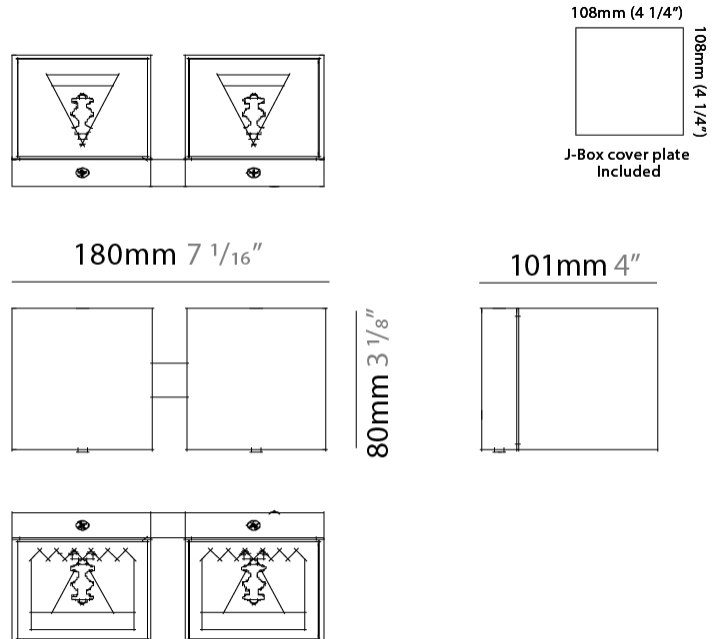

DAU DOUBLE SURFACE

D93095-

base number   Finish
Options

1. To build a product code in our configurator select the specify button on the base model # product page
2. To build a manual product code on this datasheet choose from the options listed below in blue font and add the suffix to the base model #

GENERAL

Series: Dau _____
Subseries: Dau Double _____
Brand: Milan _____
Division: Design _____
Mounting Type: Surface _____
Mounting Location: Wall _____
Subcategory: Up/Down Light _____

PHYSICAL

Shape: Rectangle _____
Length (mm): 180 _____
Length (in): 7 1/16 _____
Height (mm): 80 _____
Depth (mm): 101 _____
Height (in): 3 1/8 _____
Depth (in): 4 _____
Extension (mm): 101 _____
Extension (in): 4 _____
Light Distribution: Direct / Indirect _____
Fixture Finish: BAL / MWL / BSL _____
Fixture Material: Extruded Aluminum _____

ELECTRICAL

Number of Lamps: 2 _____
Lamp Type: LED Retrofit _____
Lamp Shape: T4 _____
Bulb Included: Bulb Not Included _____
Max. Wattage Per Lamp (W): 3.5 _____
Lamp Base: G9 _____
Input Voltage (V): 120Vac Direct Line _____

LED

OPTICAL

RATINGS AND CERTIFICATIONS

Certified By: Certified for North American Standards _____
IP rating: IP20 _____