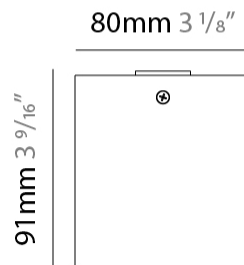

DAU SINGLE SURFACE

D92126R9-

base number Finish
Options

PROJECT
TYPE
SPECIFIER
QUANTITY
DATE

1. To build a product code in our configurator select the specify button on the base model # product page
2. To build a manual product code on this datasheet choose from the options listed below in blue font and add the suffix to the base model #

GENERAL

Series: Dau
Subseries: Dau Single
Brand: Milan
Division: Design
Mounting Type: Surface
Mounting Location: Ceiling
Subcategory: Downlight

PHYSICAL

Shape: Cube
Length (mm): 80
Length (in): 3 1/8
Width (mm): 80
Width (in): 3 1/8
Height (mm): 91
Height (in): 3 9/16
Light Distribution: Direct
Fixture Finish: BAL / MWL / BSL
Fixture Material: Extruded Aluminum

ELECTRICAL

Lamp Type: LED
Input Wattage (W): 10
Total Output Wattage (W): 9.3
Dimming: Tri-Mode (Non-Dimming and Phase Dimming (120Vac only) and 0-10V Dimming)
Driver Included: No
Driver Location: Remote
Driver Type: Constant Current
Input Voltage (V): 120 - 277
Constant Current (MA): 350

LED

Number of LEDs: 1
Color Temperature (°K): 3000
Max. Delivered Lumen (lm): 956
CRI: >90 CRI
Lamp Life (hrs): 50000

OPTICAL

RATINGS AND CERTIFICATIONS

Certified By: Certified for North American Standards
IP rating: IP20