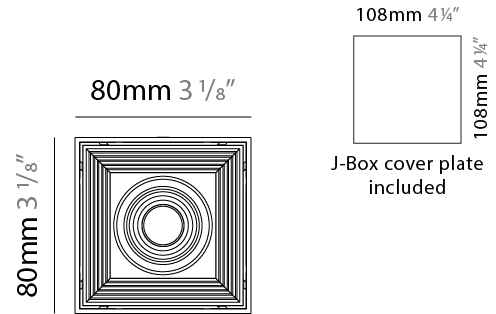

DAU SINGLE SURFACE

D92126R9-

base number Finish Options

1. To build a product code in our configurator select the specify button on the base model # product page
2. To build a manual product code on this datasheet choose from the options listed below in blue font and add the suffix to the base model #

GENERAL

Series: Dau
Subseries: Dau Single
Brand: Milan
Division: Design
Mounting Type: Surface
Mounting Location: Ceiling
Subcategory: Downlight

PHYSICAL

Shape: Cube
Length (mm): 80
Length (in): 3 1/8
Width (mm): 80
Width (in): 3 1/8
Height (mm): 91
Height (in): 3 9/16
Light Distribution: Direct
Fixture Finish: BAL / MWL / BSL
Fixture Material: Extruded Aluminum

ELECTRICAL

Lamp Type: LED
Input Wattage (W): 10
Total Output Wattage (W): 9.3
Dimming: Tri-Mode (Non-Dimming and Phase Dimming (120Vac only) and 0-10V Dimming)
Driver Included: No
Driver Location: Remote
Driver Type: Constant Current
Input Voltage (V): 120 - 277
Constant Current (MA): 350

LED

Number of LEDs: 1
Color Temperature (°K): 3000
Max. Delivered Lumen (lm): 956
CRI: >90 CRI
Lamp Life (hrs): 50000

OPTICAL

RATINGS AND CERTIFICATIONS

Certified By: Certified for North American Standards
IP rating: IP20

PROJECT
TYPE
SPECIFIER
QUANTITY
DATE

J-Box cover plate included