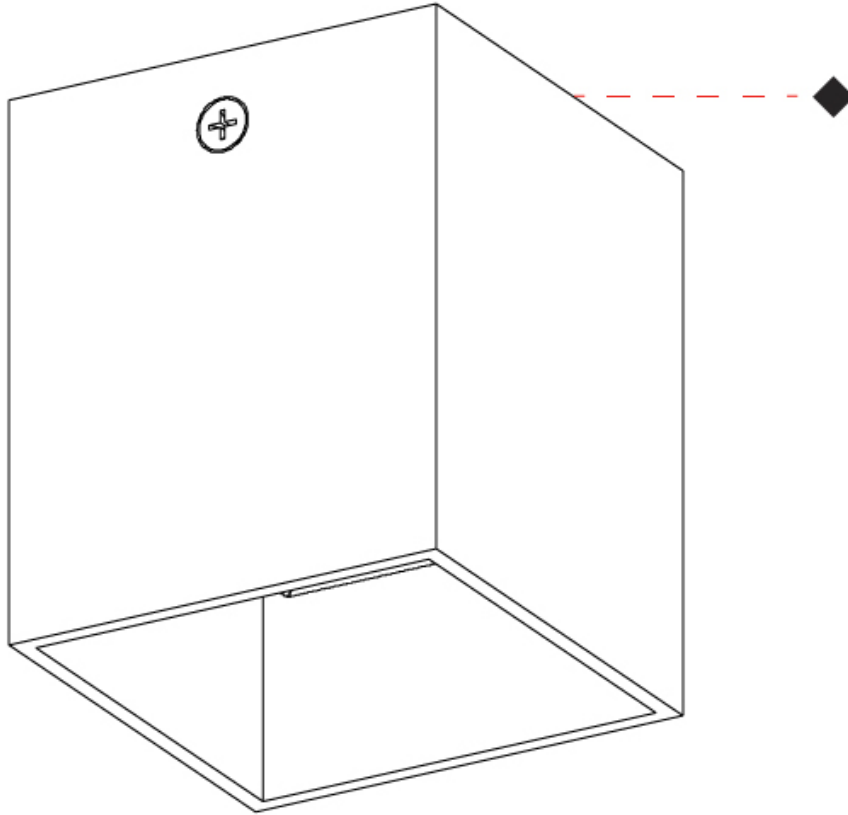

DAU SINGLE SURFACE

D92130R9-

PROJECT

TYPE

SPECIFIER

QUANTITY

DATE

D