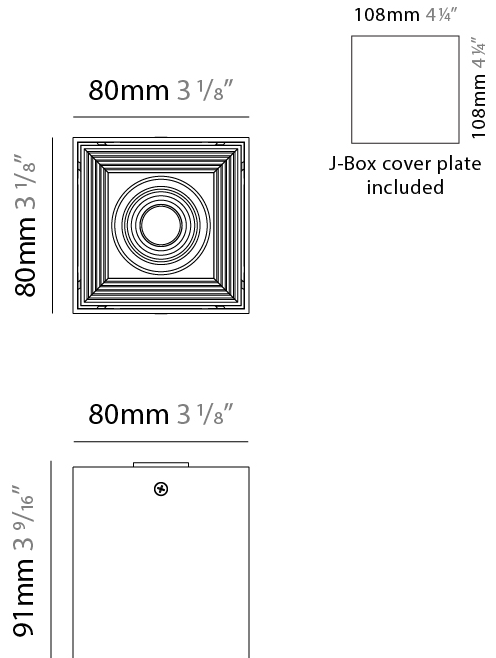

DAU SINGLE SURFACE

D92126R9-

base number Finish Options

1. To build a product code in our configurator select the specify button on the base model # product page
2. To build a manual product code on this datasheet choose from the options listed below in blue font and add the suffix to the base model #

GENERAL

Series: Dau
Subseries: Dau Single
Brand: Milan
Division: Design
Mounting Type: Surface
Mounting Location: Ceiling
Subcategory: Downlight

PHYSICAL

Shape: Cube
Length (mm): 80
Length (in): 3 1/8
Width (mm): 80
Width (in): 3 1/8
Height (mm): 91
Height (in): 3 9/16
Light Distribution: Direct
Fixture Finish: BAL / MWL / BSL
Fixture Material: Extruded Aluminum

ELECTRICAL

Lamp Type: LED
Input Wattage (W): 10
Total Output Wattage (W): 9.3
Dimming: Tri-Mode (Non-Dimming and Phase Dimming (120Vac only) and 0-10V Dimming)
Driver Included: No
Driver Location: Remote
Driver Type: Constant Current
Input Voltage (V): 120 - 277
Constant Current (MA): 350

LED

Number of LEDs: 1
Color Temperature (°K): 3000
Max. Delivered Lumen (lm): 956
CRI: >90 CRI
Lamp Life (hrs): 50000

OPTICAL

RATINGS AND CERTIFICATIONS

Certified By: Certified for North American Standards
IP rating: IP20

PROJECT
TYPE
SPECIFIER
QUANTITY
DATE