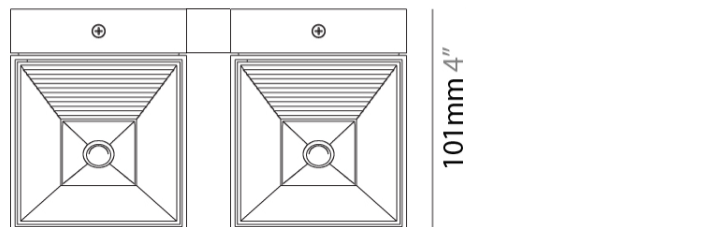

108mm (4 1/4")
108mm (4 1/4")
J-Box cover plate
Included

180mm 7 1/16"

101mm 4"