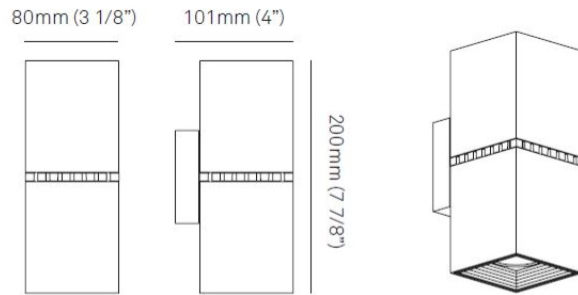

DAU DOUBLE SURFACE

D93195R9-

base number _____
Finish Options _____

1. To build a product code in our configurator select the specify button on the base model # product page
2. To build a manual product code on this datasheet choose from the options listed below in blue font and add the suffix to the base model #

GENERAL

Series: Dau _____
Subseries: Dau Double _____
Brand: Milan _____
Division: Design _____
Mounting Type: Surface _____
Mounting Location: Wall _____
Subcategory: Up/Down Light _____

PHYSICAL

Shape: Rectangle _____
Length (mm): 80 _____
Length (in): 3 1/8 _____
Height (mm): 200 _____
Depth (mm): 101 _____
Height (in): 7 7/8 _____
Depth (in): 4 _____
Extension (mm): 101 _____
Extension (in): 4 _____
Light Distribution: Direct / Indirect _____
Fixture Finish: [BAL](#) / [MWL](#) / [BSL](#) _____
Fixture Material: Extruded Aluminum _____

ELECTRICAL

Lamp Type: LED _____
Total Output Wattage (W): 18.6 _____
Dimming: Electronic Low Voltage Dimming _____
Input Voltage (V): 120 _____

LED

Number of LEDs: 2 _____
Color Temperature (°K): 3000 _____
Nominal Lumen (lm): 1912 _____
CRI: >90 CRI _____
Lamp Life (hrs): 50000 _____

OPTICAL

RATINGS AND CERTIFICATIONS

Certified By: Certified for North American Standards _____
IP rating: IP20 _____

J-Box cover plate Included